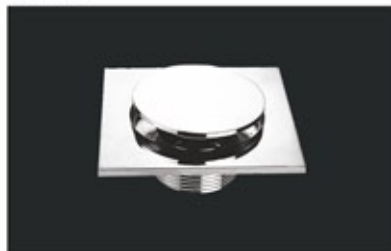

1468
Pop-up Floor Trap (Brass)
Size : 100 x 100 mm
MRP : ₹ 1,550/-