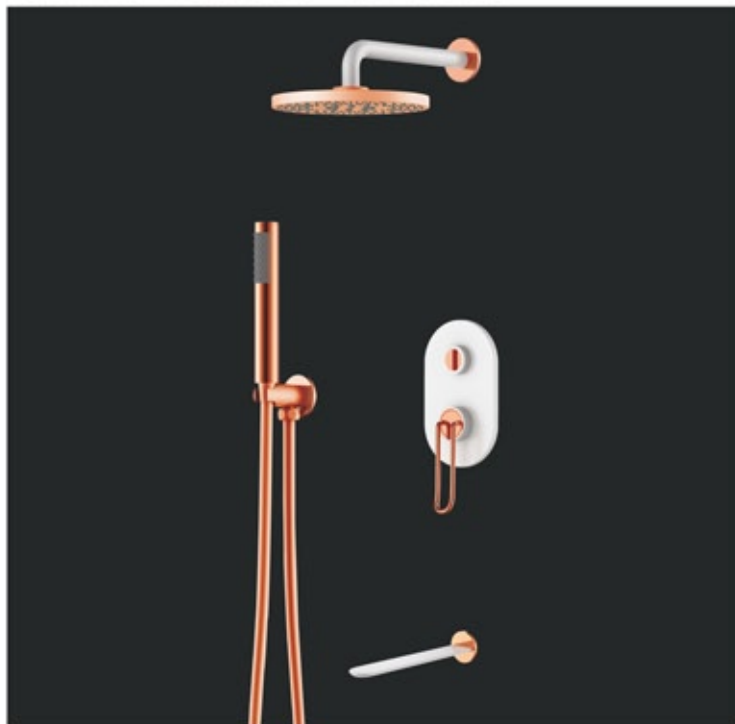

Matt White + Rose Gold - Curve Series

2524 RGW

Complete Set Including:

- Brass Rain Shower | Size : 250 mm
- Brass Shower Arm | Size : 400 mm
- Single Lever Diverter with Concealed Body (3 Outlets) (15 mm Inlet)
- Hand Shower set with 1.5 mtr. Flexible Hose & Wall Outlet with in-built hook
- Brass Plain Spout

MRP : ₹ 63,750/-
Matt White + Rose Gold