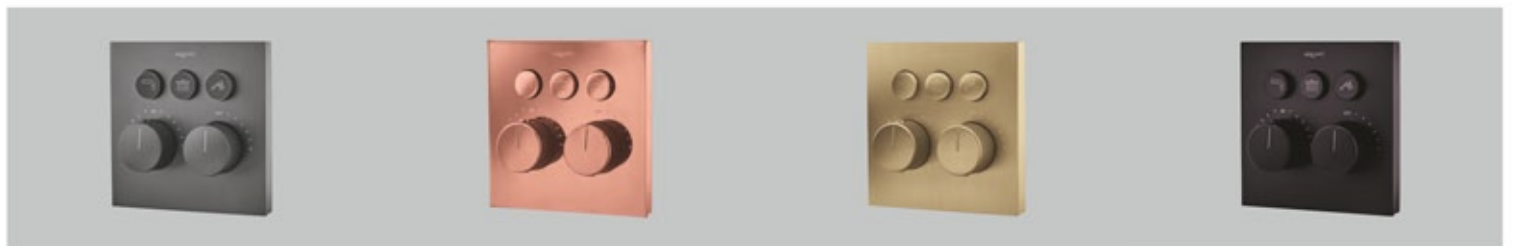

2093 GG - Graphite Grey | 2093 RG - Rose Gold
2093 BG - Brushed Gold | 2093MB - Matt Black
High-Flow Thermostatic Click-Select™ Diverter with Three Outlets & Flow Control (20 mm Inlet)
MRP : ₹ 70,000/-