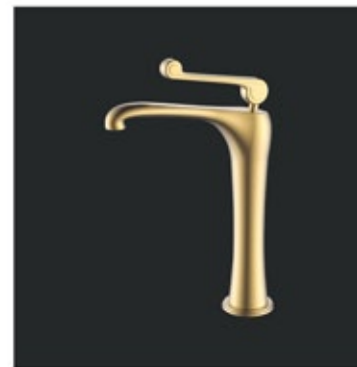

2542 BG

Tall Brass Basin Mixer
MRP : ₹ 22,750/-
Brushed Gold