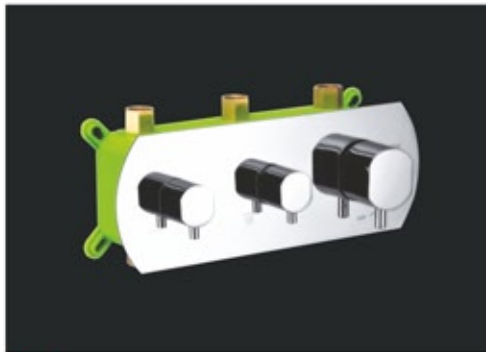

2012
Multifunction Diverter with **Four Outlets** (Progressive Cartridge, Brass Body) 15 mm Inlet
MRP : ₹ 19,750/-