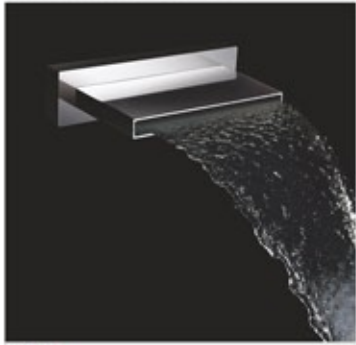

Waterfall Showers

1485
ABS Waterfall Shower/Bath Spout
Size : 200 x 125 mm
MRP : ₹ 8,000/-