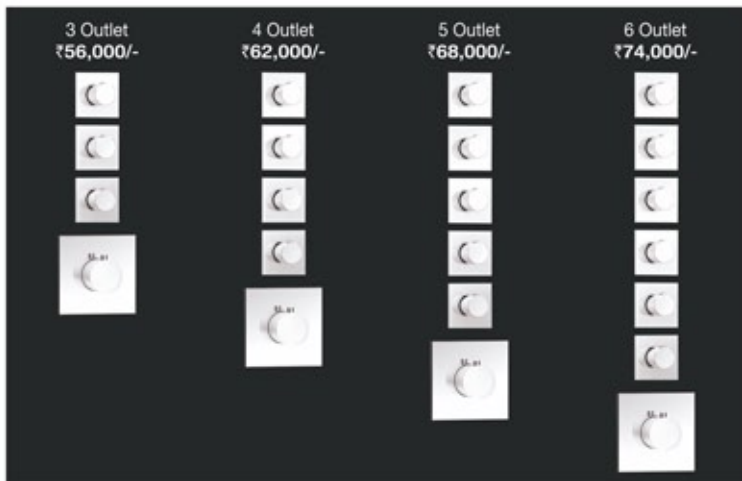

2018
High-Flow Thermostatic built-in Multifunction Diverter with individual control unit options **3 or 4 or 5 or 6 Outlets**, 20 mm Inlet