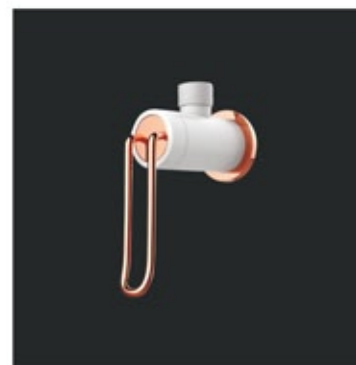

2525 RGW

Brass Angle Valve with Brass Flange

MRP : ₹ 4,300/-

Matt White + Rose Gold