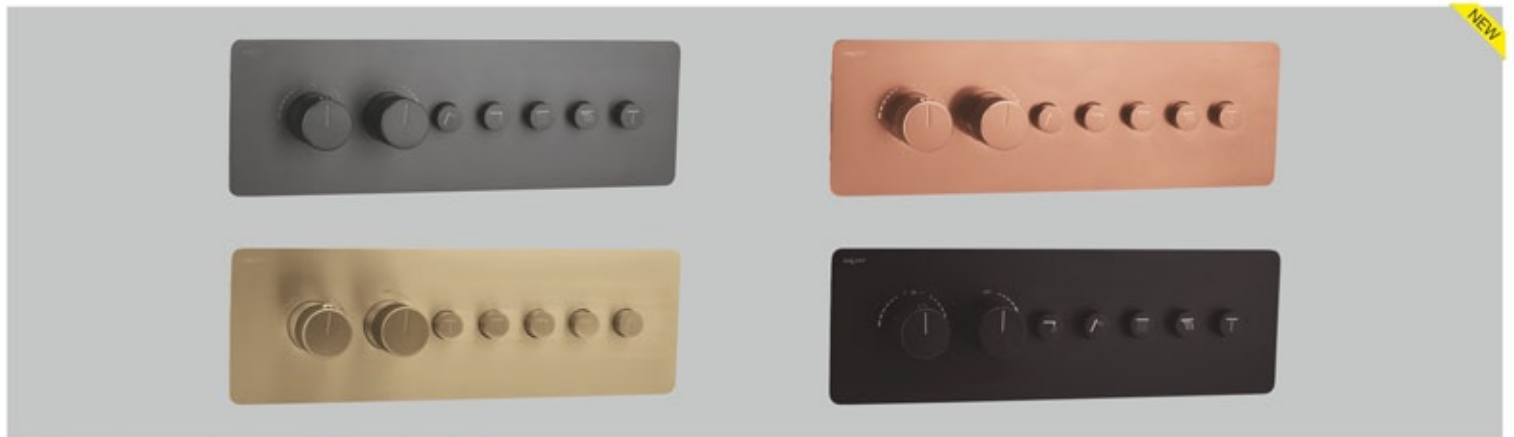

2002 GG - Graphite Grey | 2002 RG - Rose Gold
2002 BG - Brushed Gold | 2002 MB - Matt Black
High-Flow Thermostatic Click-Select™ Multifunction Diverter with Five Outlets & Flow Control (20 mm Inlet)
MRP : ₹ 1,69,500/-