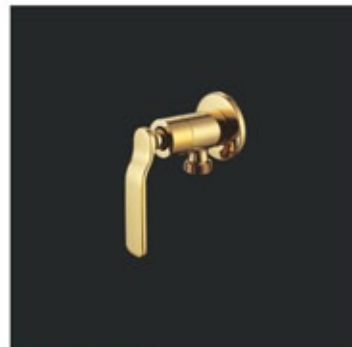

Gold

**28121 G - Gold**

Brass Health Faucet Set with 1 mtr. Flexible Hose and Wall Hook

MRP : ₹ 6,500/-

Gold

**1017 G - Gold**

Brass Waste Coupling

Size : 32 mm x 125 mm

MRP : ₹ 3,850/-

Gold

**3154 G - Gold**

Brass Angle Valve with Brass Flange

MRP : ₹ 2,550/-

Gold

**3155 G - Gold**

Brass 2-way Bib Cock