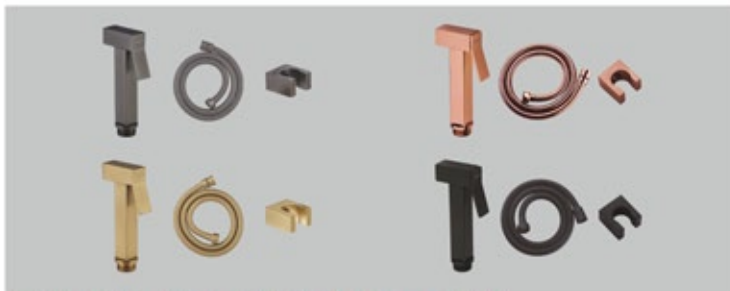

28121 GG - Graphite Grey | 28121 RG - Rose Gold
28121 BG - Brushed Gold | 28121 MB - Matt Black
Brass Health Faucet Set with 1 mtr. Flexible Hose and Wall Hook
MRP : ₹ 6,500/-