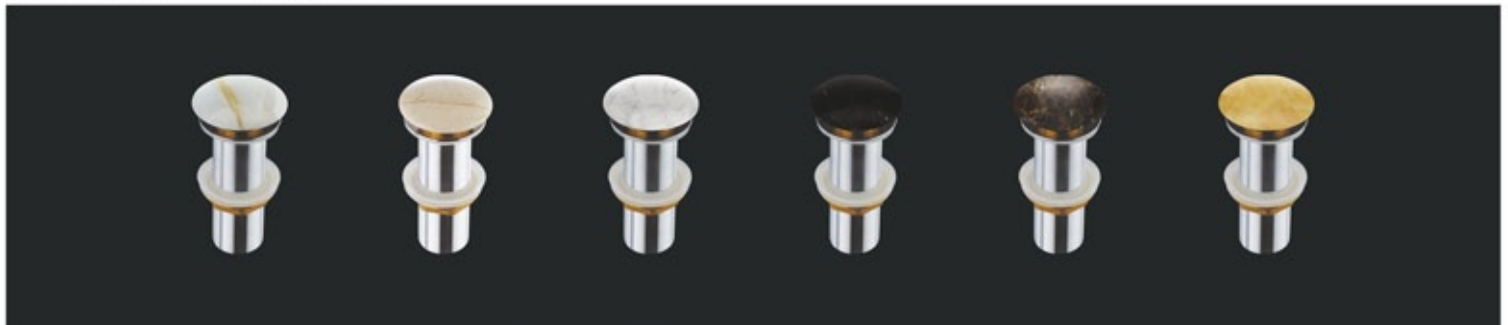

Stone Pop-up Waste Coupling

1023
Stone Pop-up Waste Coupling
Size : 32 mm x 120 mm
MRP : ₹ 4,000/-

- ☐ Bianco Onyx
- ☐ Statuario Marble
- ☒ Dark Emperador Marble
- ☐ Travertine Marble
- ☒ Nero Marquina Marble
- ☐ Honey Onyx