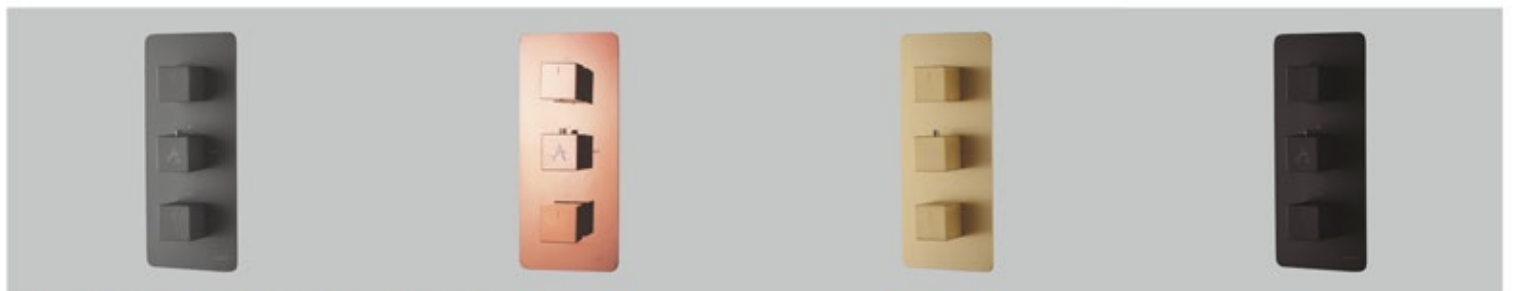

2106 GG - Graphite Grey | 2106 RG - Rose Gold
2106 BG - Brushed Gold | 2106 MB - Matt Black
High-Flow Thermostatic Diverter With Four Outlets (20 mm Inlet)
MRP : ₹ 52,250/-