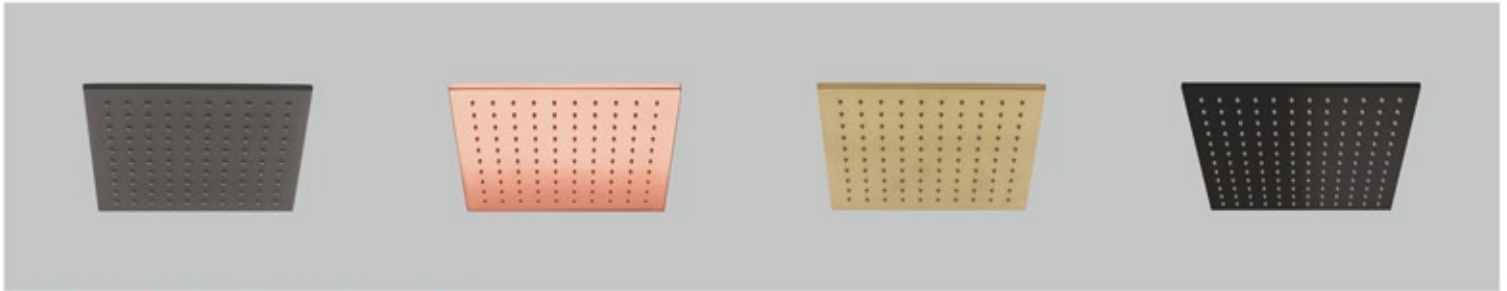

4006 GG - Graphite Grey | 4006 RG - Rose Gold
4006 BG - Brushed Gold | 4006 MB - Matt Black
Brass Rain Shower
Size : 250 x 250 mm | MRP : ₹ 15,750/-