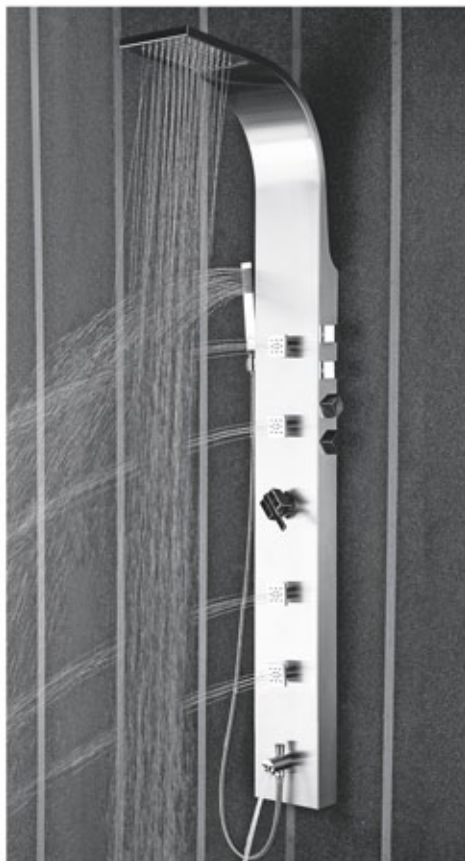

1208 - Allure
Stainless Steel Shower Panel
(Metallic Brush Finish)
Size : 1650 x 180 mm
MRP : ₹ 52,000/-