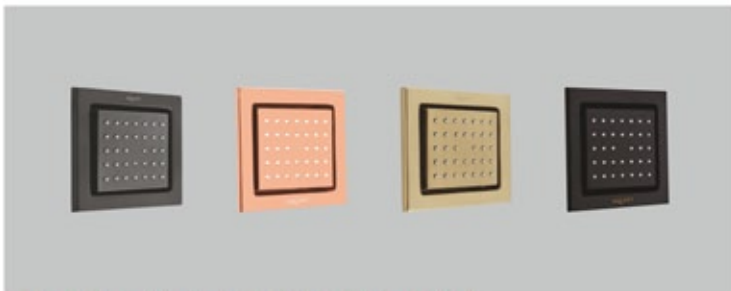

1477 GG - Graphite Grey | 1477 RG - Rose Gold
1477 BG - Brushed Gold | 1477 MB - Matt Black
Brass Body Shower built in Concealed System
Size : 140 x 140 mm | MRP : ₹ 9,250/-