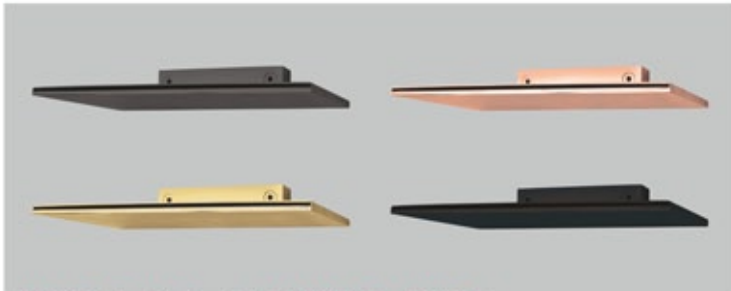

1492 GG - Graphite Grey | 1492 RG - Rose Gold
1492 BG - Brushed Gold | 1492 MB - Matt Black
Brass Waterfall Shower/Bath Spout
Size : 300 x 200 mm | MRP : ₹ 34,650/-