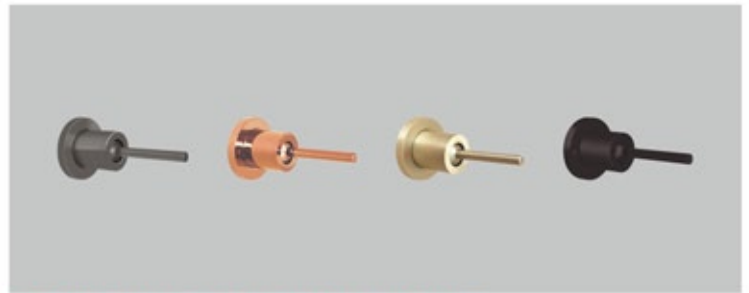

1421 GG - Graphite Grey | 1421 RG - Rose Gold
1421 BG - Brushed Gold | 1421MB - Matt Black

Joystick Wall Mounted Deusch Mixer
MRP : ₹ 11,500/-