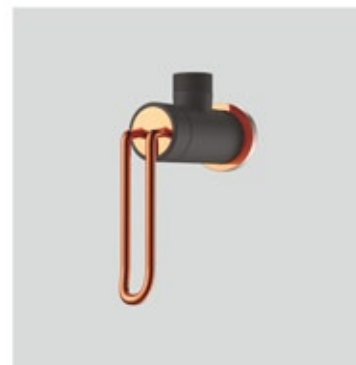

2535 RGB

Brass Angle Valve with Brass Flange

MRP : ₹ 4,300/-

Matt Black + Rose Gold