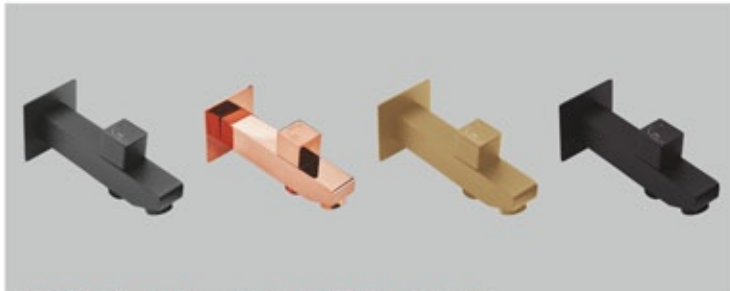

1415 GG - Graphite Grey | 1415 RG - Rose Gold
1415 BG - Brushed Gold | 1415 MB - Matt Black
Brass Button Spout
MRP : ₹ 7,700/-