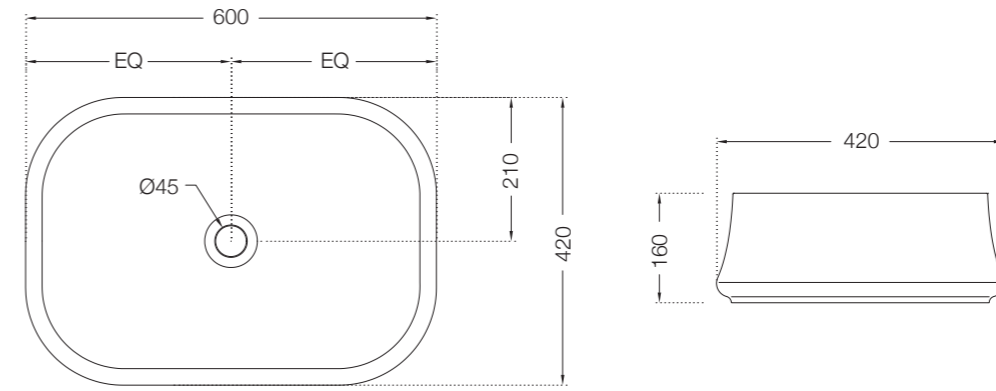

ADS-WHM-64905

ADS-BLM-64907