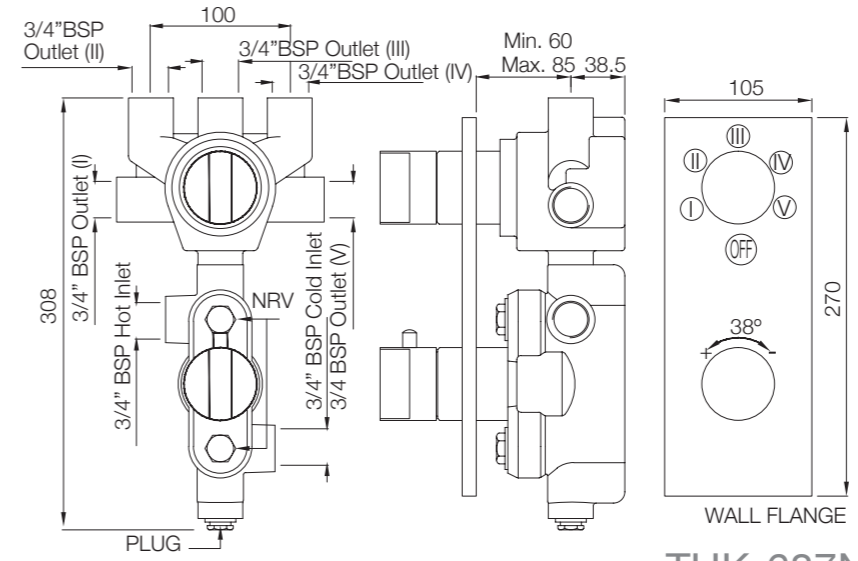

OVER HEAD
SHOWER

OSA-70049

BODY
SHOWER

BSA-CHR-70071

THK-681N

THK-687N

THK-683N

THK-691N