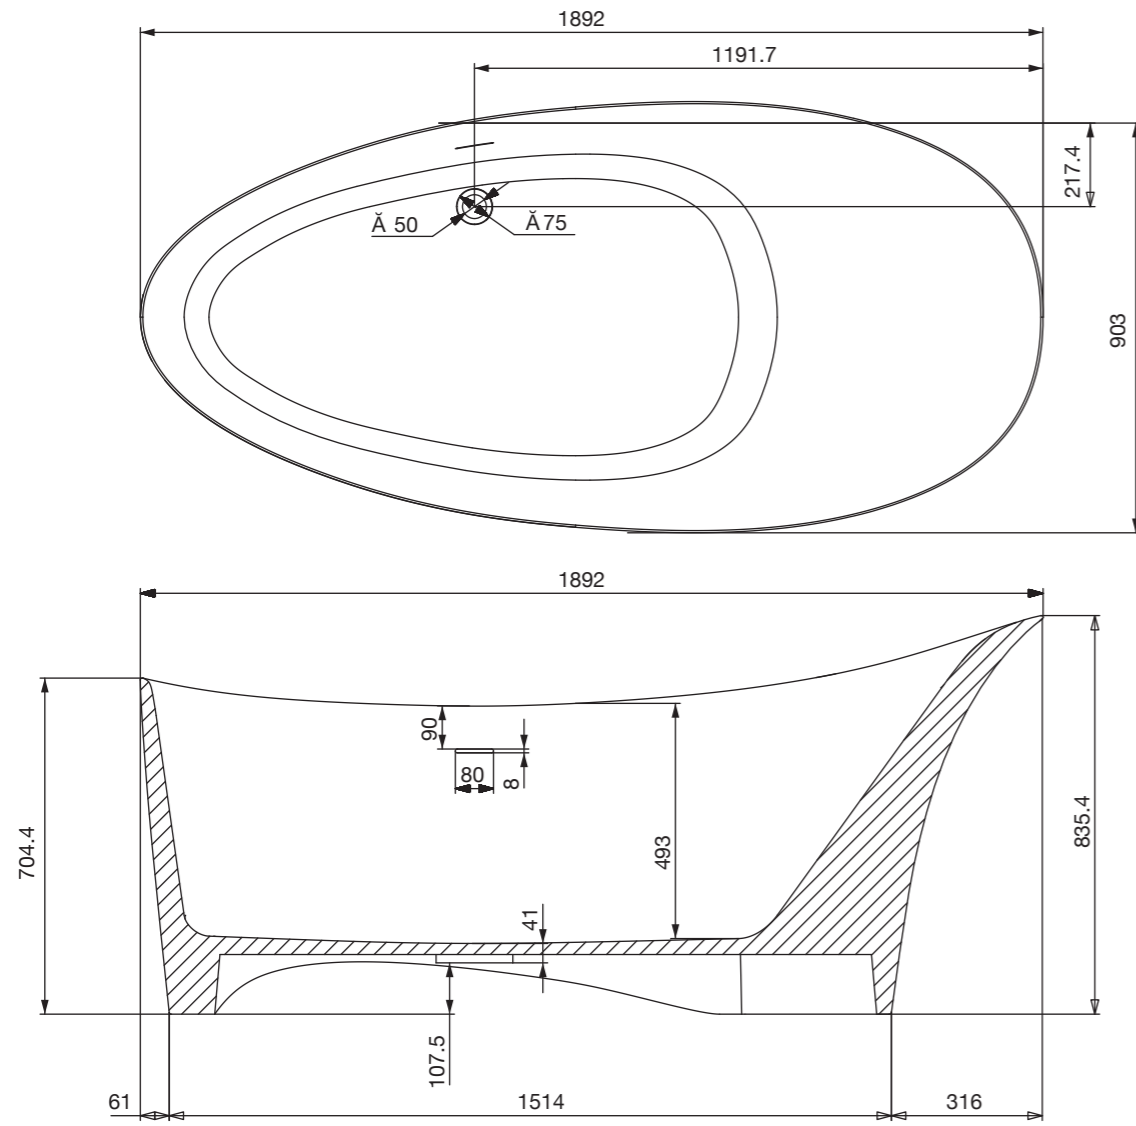

TIA-73687N

TIA-73859SH | TIA-73859BR