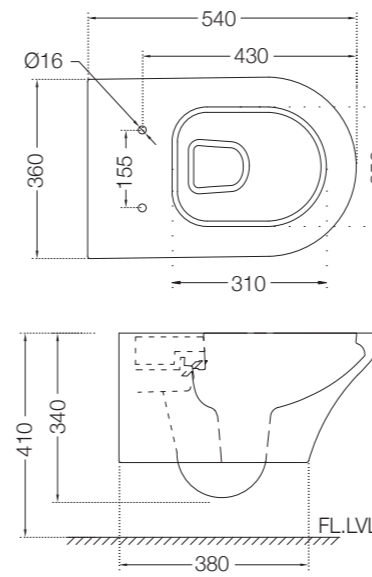

CFS-WHT-69953BIUF