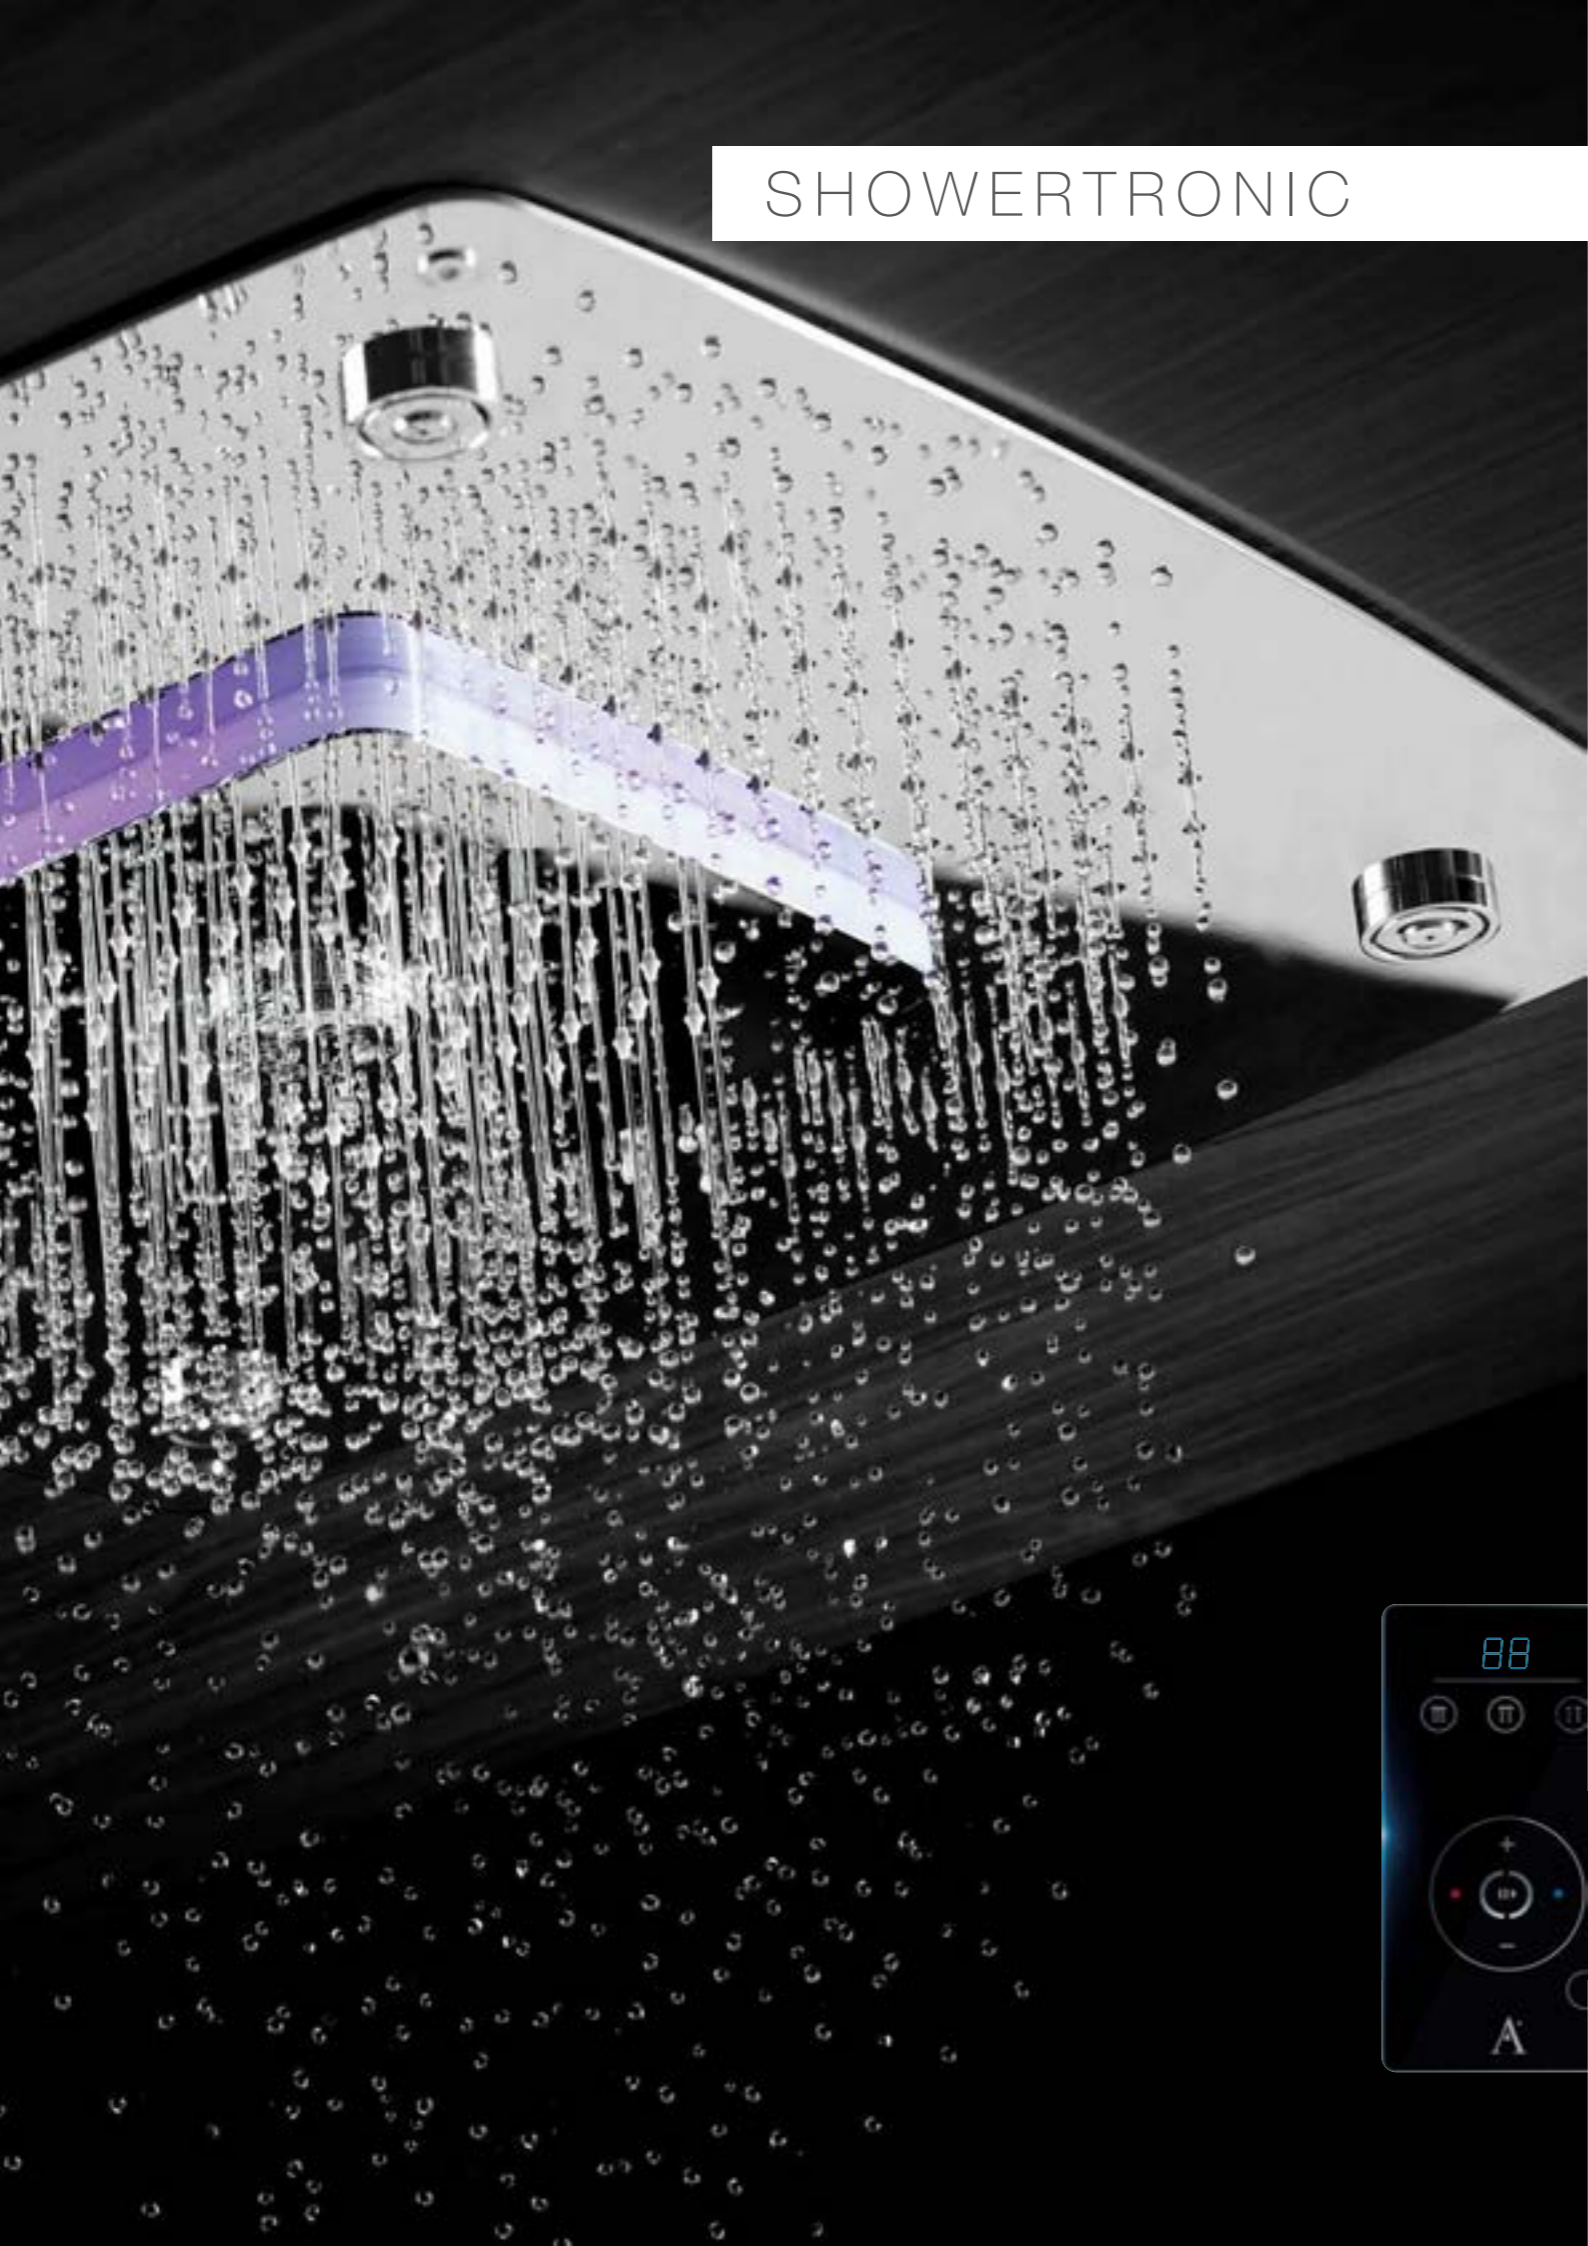

SHOWERTRONIC

The Advantage of Showertronic's Technology

For delivering water at the desired flow rate and temperature, ArtizeShowerTronic offers several key advantages over other systems - advantages that come from being an Intelligent Valve Sensor System.

No cartridges: no small electric motors or other similar parts that need to be recalibrated or replaced. It runs on intelligent software.

Handles differential pressures: even up to 5 Bar, between hot and cold water inputs.

High-precision sensors: to check water flow rate and temperature every 50 milliseconds for instant control and cut-off, if require

Safety: low voltage (12V DC) compliance for wet areas.

Durability: great for continuous use thanks to the absence of friction, IP 54 components, and piezo-electric technology – which makes it India's first reliable, fully electronic thermostat.

Available colour :

CHR

For line drawing refer Pgs no.251-254