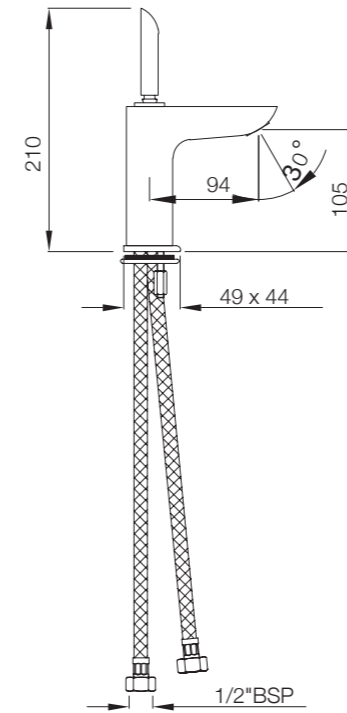

LEX-67011B