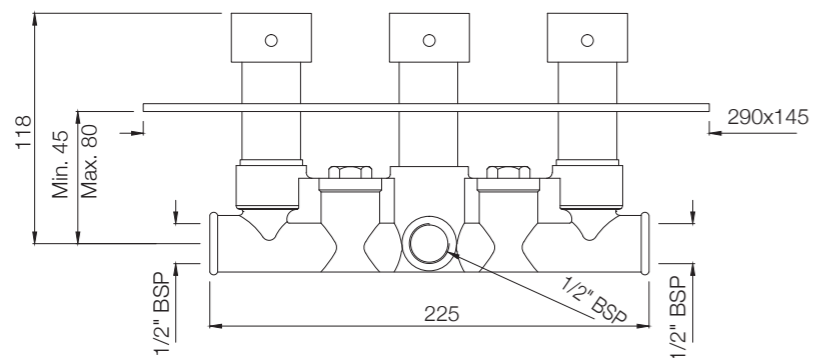

KAV-49037

KAV-49041

KAV-49427