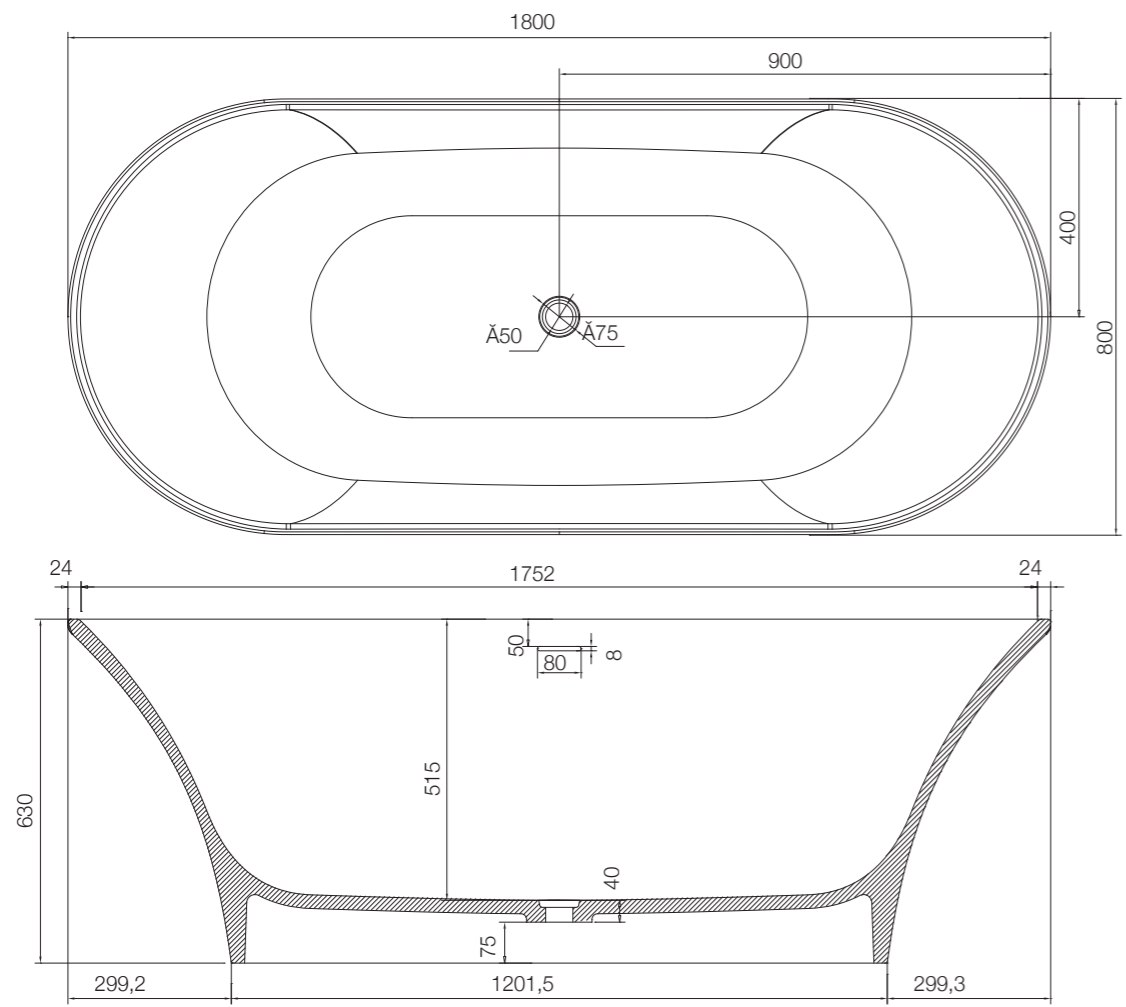

CNF-69065K

CNF-69065C