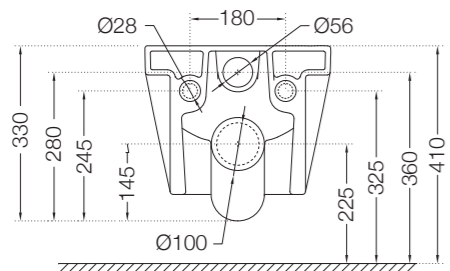

LXS-WHT-67953BIUF