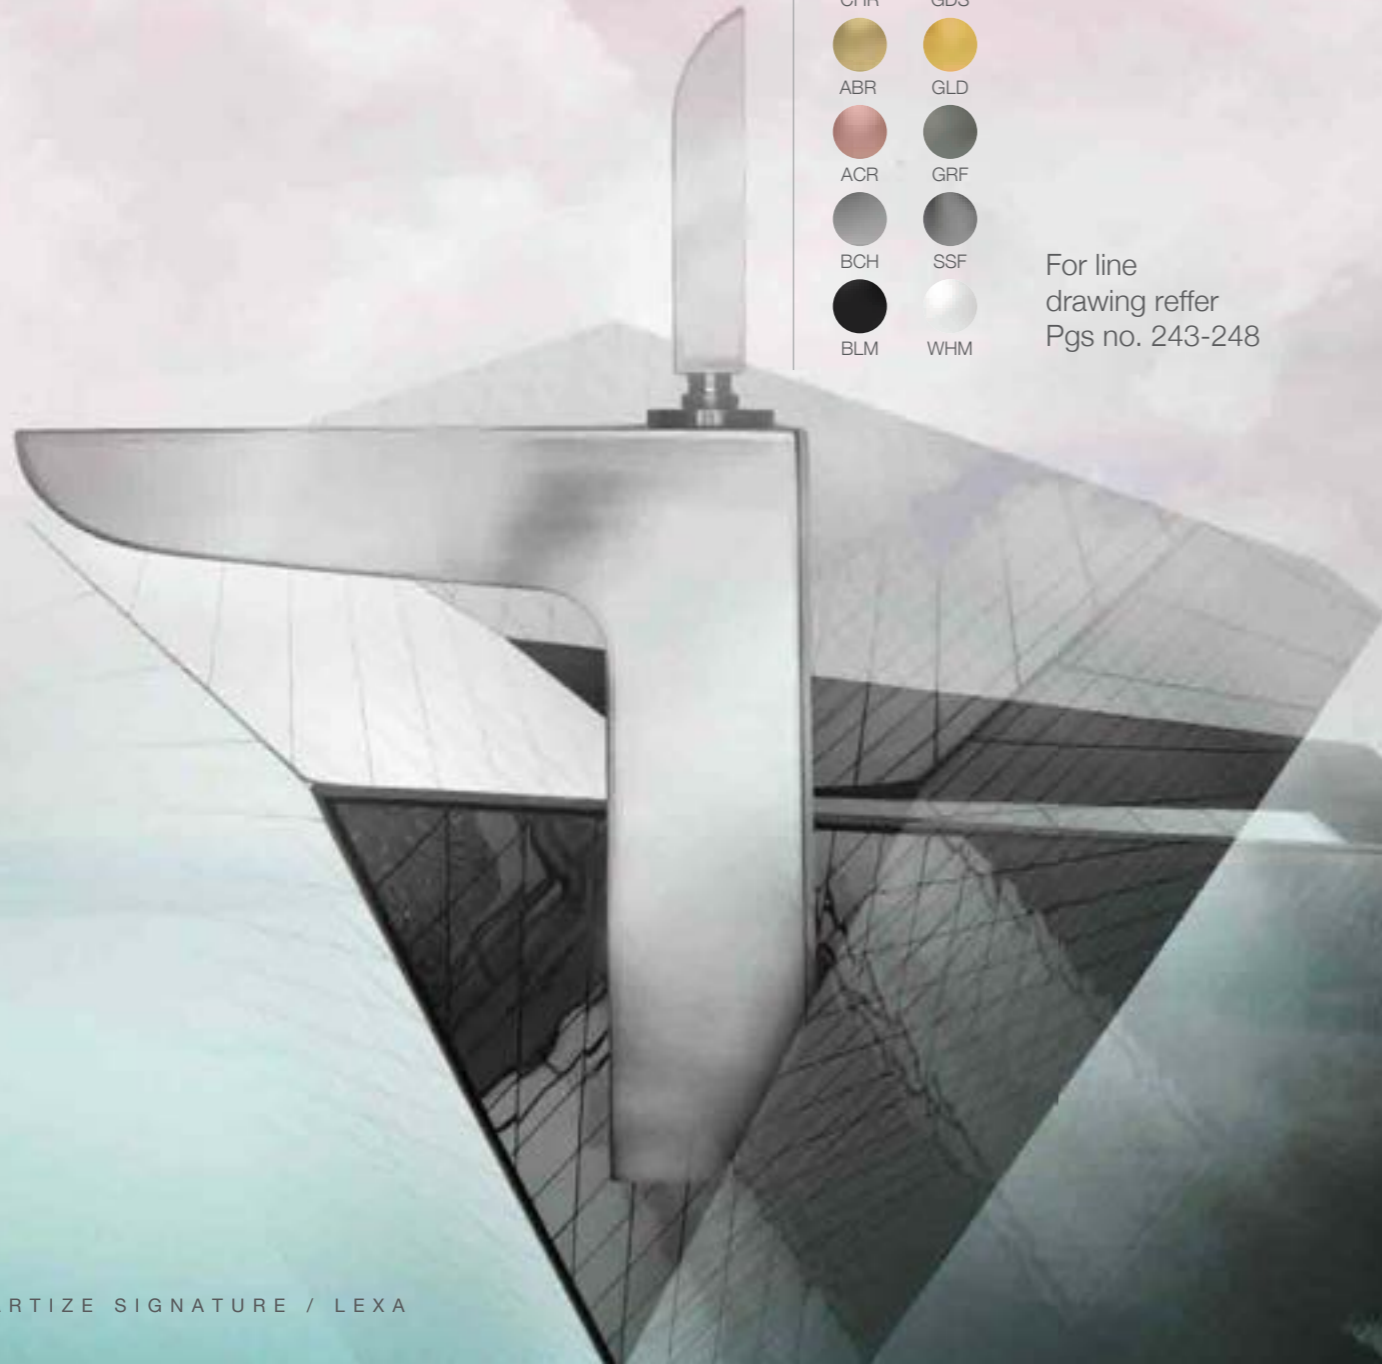

LEXA

Available colour:

CHR	GDS
ABR	GLD
ACR	GRF
BCH	SSF
BLM	WHM

For line drawing refer Pgs no. 243-248