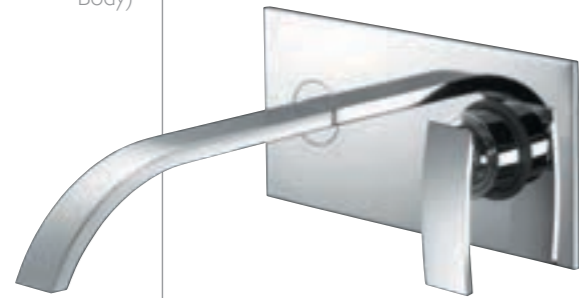

SIG-41233
Single Lever Concealed
Basin Mixer (Wall
Mounted) with Spout
(Composite One Piece
Body)