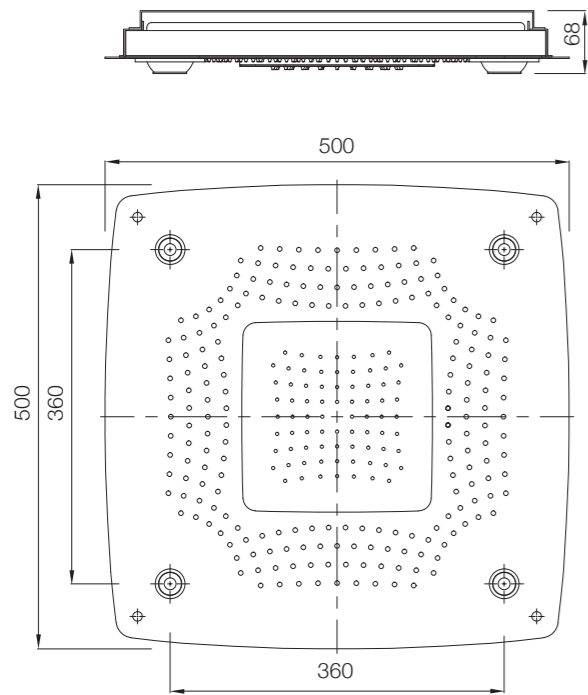

OSA-STL-70011BR