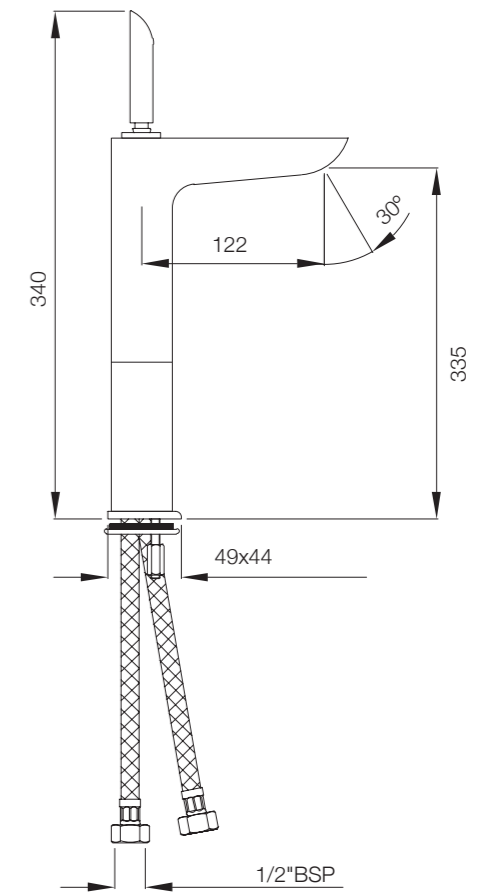

LEX-67009B