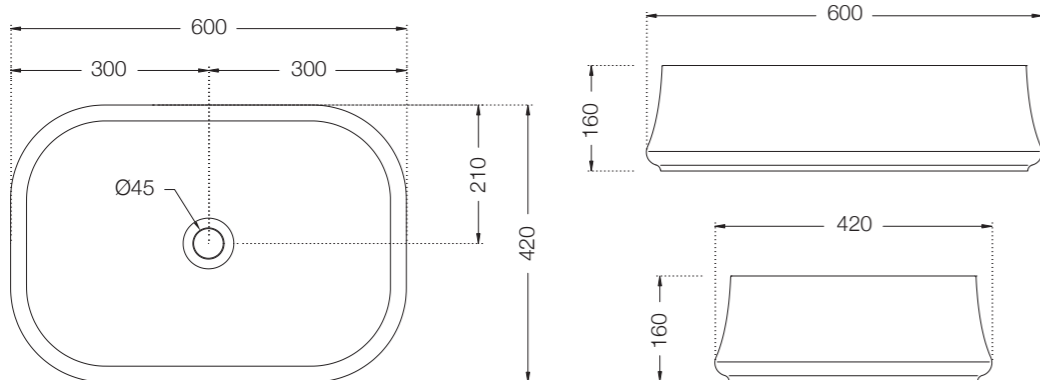

ADS-WHT-64907

ADS-WHT-64911