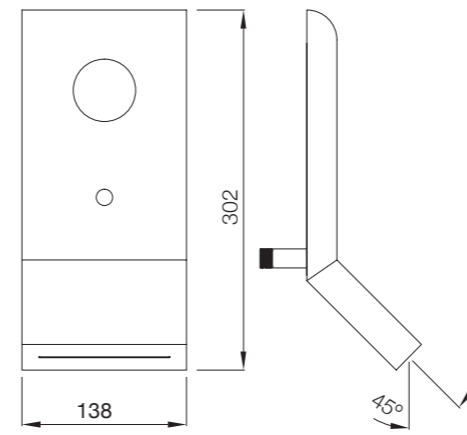

LEX-67023B