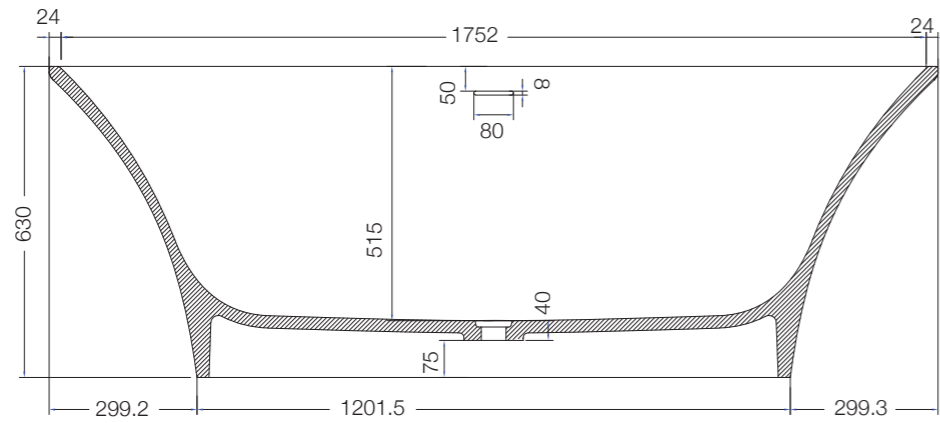

ASG-BLK-PIUVAP2804 (Black)

ASG-CHR-PIUVAP2905

ASG-WHT-BOXJAQ1201

Also Available

ASG-BRN-BOXJAQ1203

ASG-GRY-BOXJAQ1202

FREE STANDING
BATH TUB

ABT-WHT-FSBTCF2011