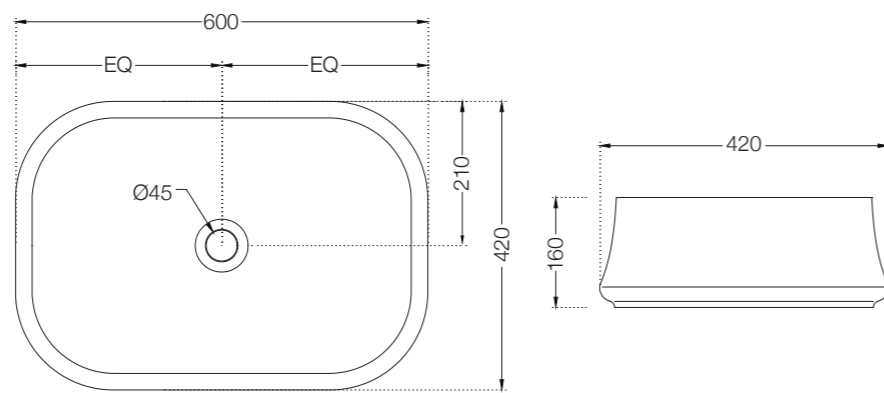

ADS-WHT-64801

ADS-WHT-64907