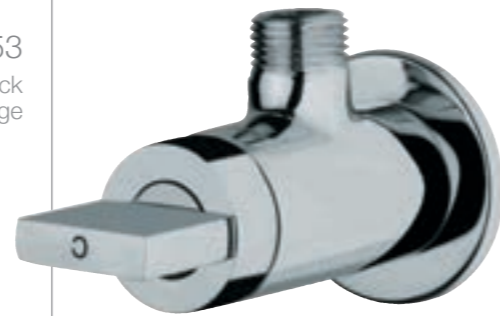

CEL-47037
Bib Cock with
Wall Flange

CEL-47041
2 Way Bib Cock
with Wall Flange

CLS-WHT-47801
Wall Hung Basin
With Fixing
Accessories, Size:
650x480x190 mm

CEL-47053
Angular Stop Cock
with Wall Flange

CLS-WHT-47951BIUF
Wall Hung WC With
UF Soft Close
Seat Cover, Hinges,
Fixing Accessories,
Size: 350x510x370 mm