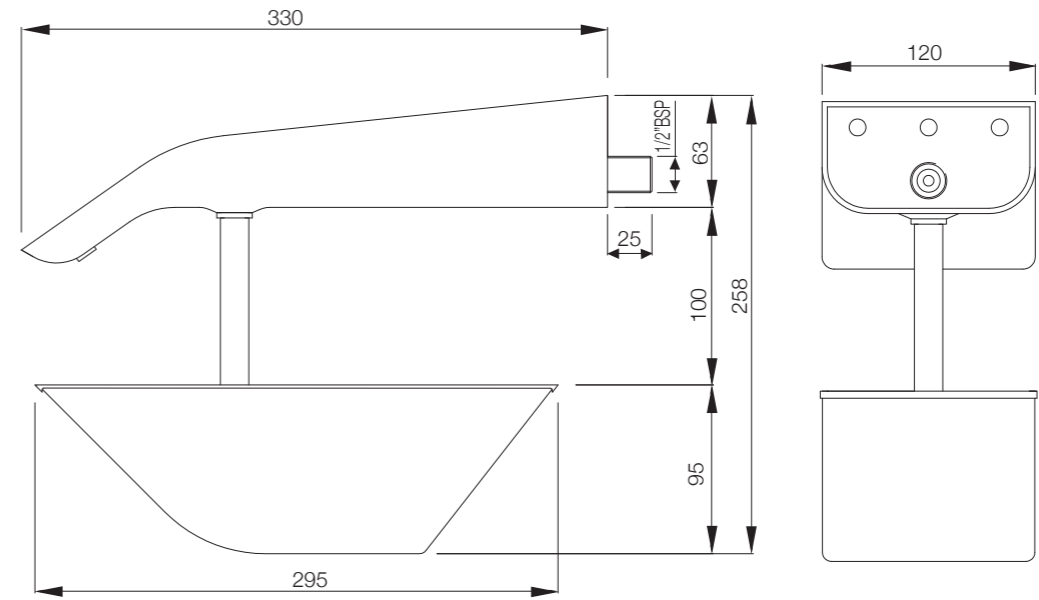

LXS-WHT-67803

OSA-7006 I