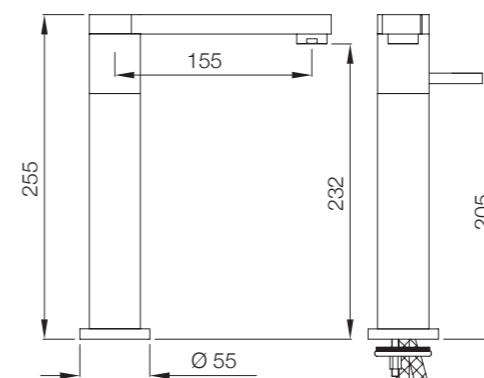

THE FLANK LEVER RANGE

TRAVINA