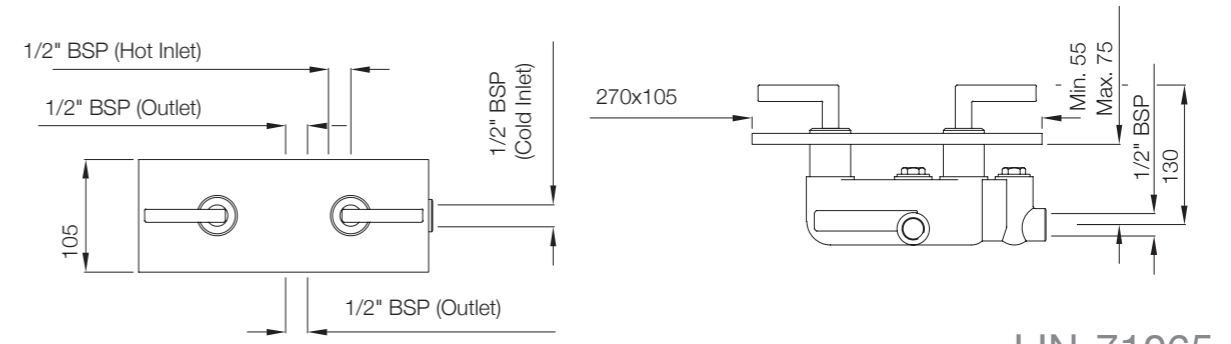

LIN-71681N

LIN-71065