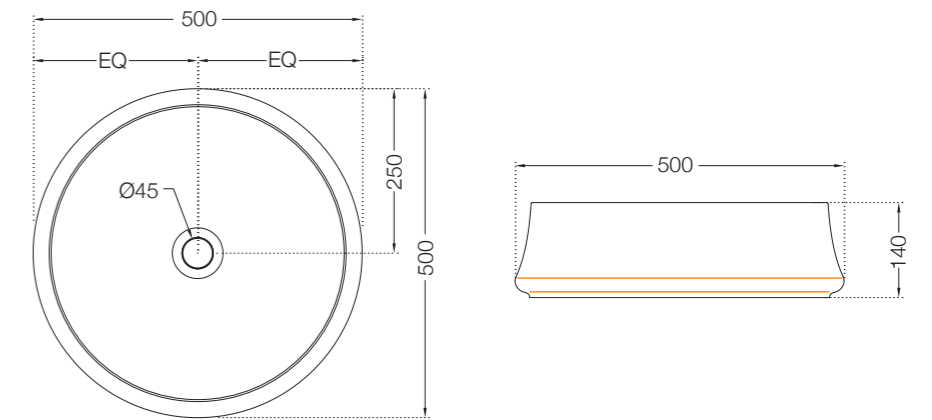

ADS-WHT-64905