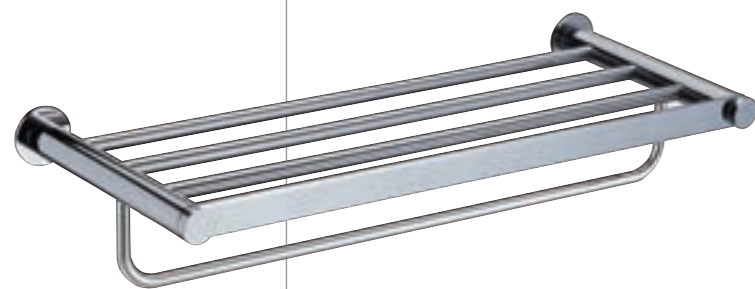

QUA-61743
WC Brush Holder

ONY-59731
Soap Dish Holder

ONY-59775
Stainless Steel Shelf

ONY-59741
Tumbler Holder

ONY-59711
Single Towel Rail
600 mm Long

ONY-59723
Towel Holder

ONY-59713
Double Towel Rail
600 mm Long

ONY-59781
Towel Rack 600 mm
Long with Lower
Hanger

ONY-59743
WC Brush Holder

ONY-59791
Robe Hook

ONY-59757
Toilet Roll Holder
with Cover

DUO-62741
Tumbler with
Towel Holder

DUO-62743
Toilet Bursh Holder
with Shelf