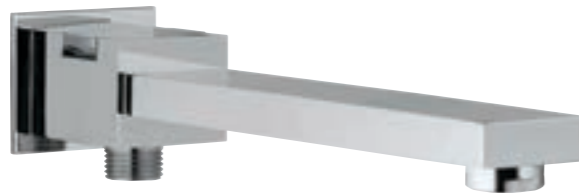

Angelo Bath Tub Spout with Wall Flange

SPT-73429

Tiaara Bath Tub Spout with Wall Flange

SPT-53463

Angelo Bath Tub Spout with Button Attachment for Hand Shower with Wall Flange

SPT-73463

Tiaara Bath Tub Spout with Button attachment for Hand Shower with Wall Flange