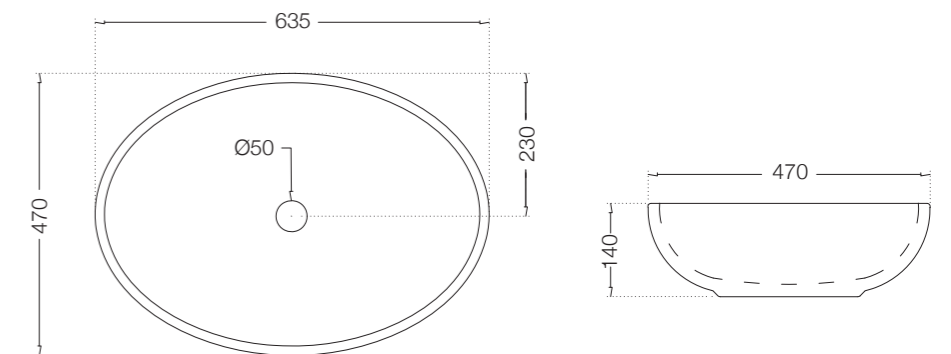

ADS-MBT-64913