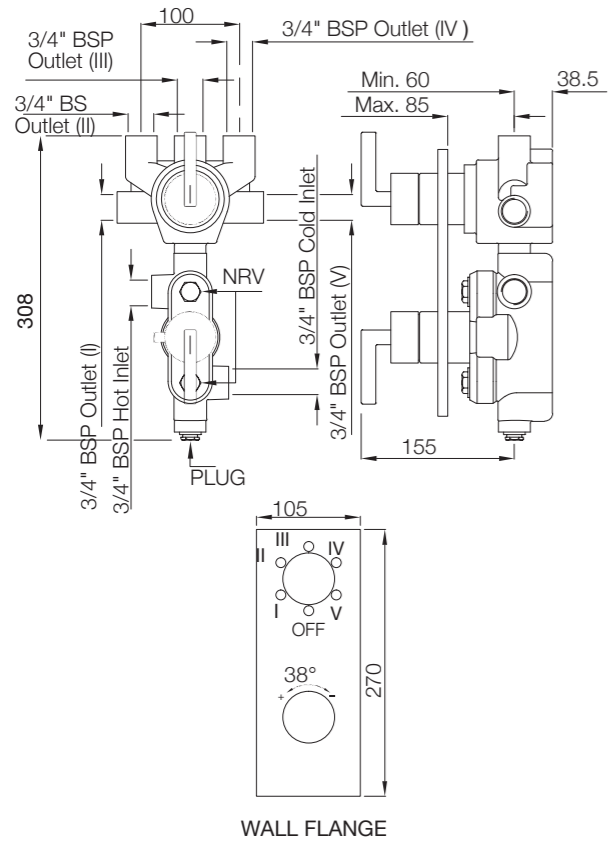

LIN-71687N