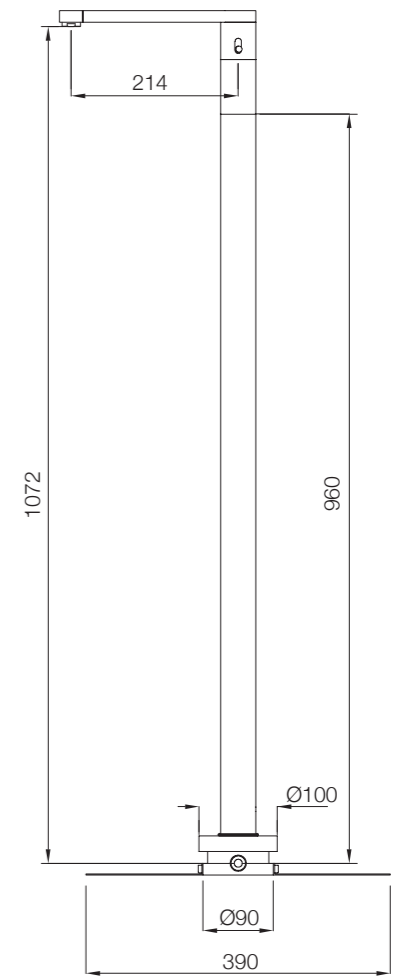

LEO-55277

TRA-57027