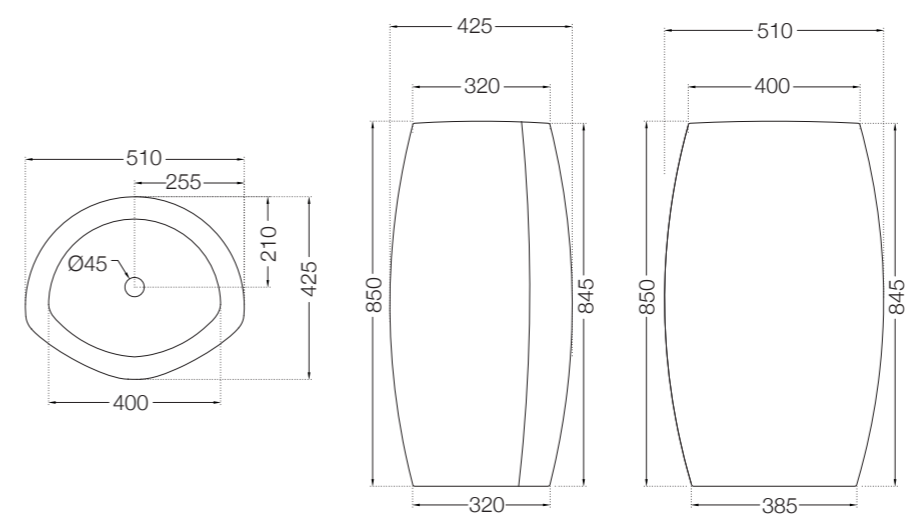

ADS-BLW-6440I

ARTIZE +