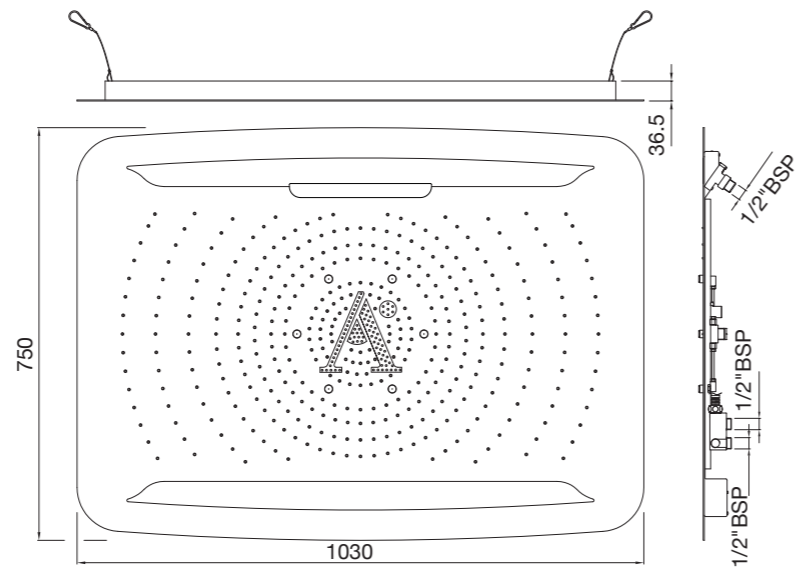

OSA-STL-70015SH