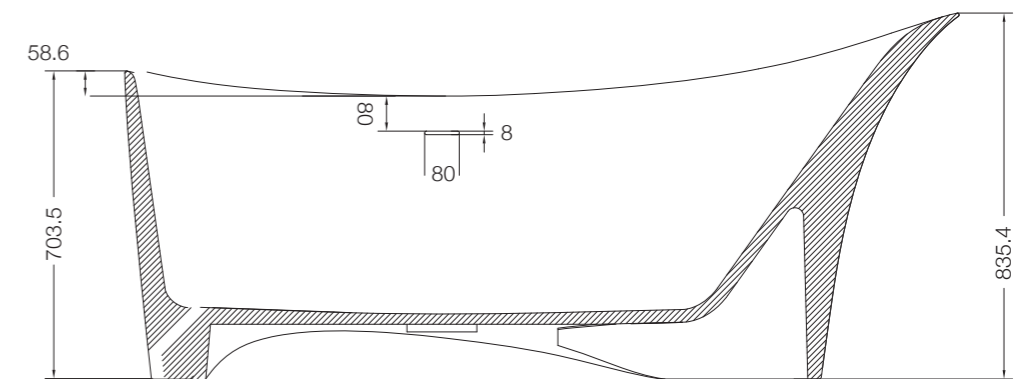

ASG-BLK-PIUVAP2804 (Black)

ASG-CHR-PIUVAP2905

ASG-WHT-BOXJAQ1201

Also Available

ASG-BRN-BOXJAQ1203

ASG-GRY-BOXJAQ1202

FREE STANDING
BATH TUB

ABT-WHT-FSBTCF2011