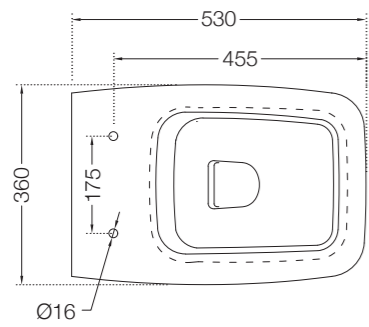

XQS-WHT-43951UF