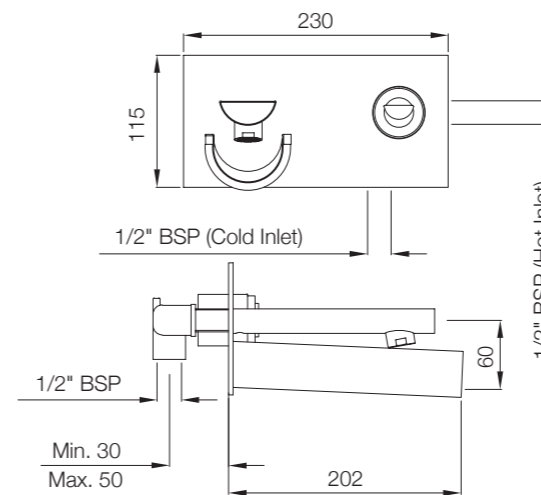

CONFLUENCE

CNF-69011B

CNF-69009B