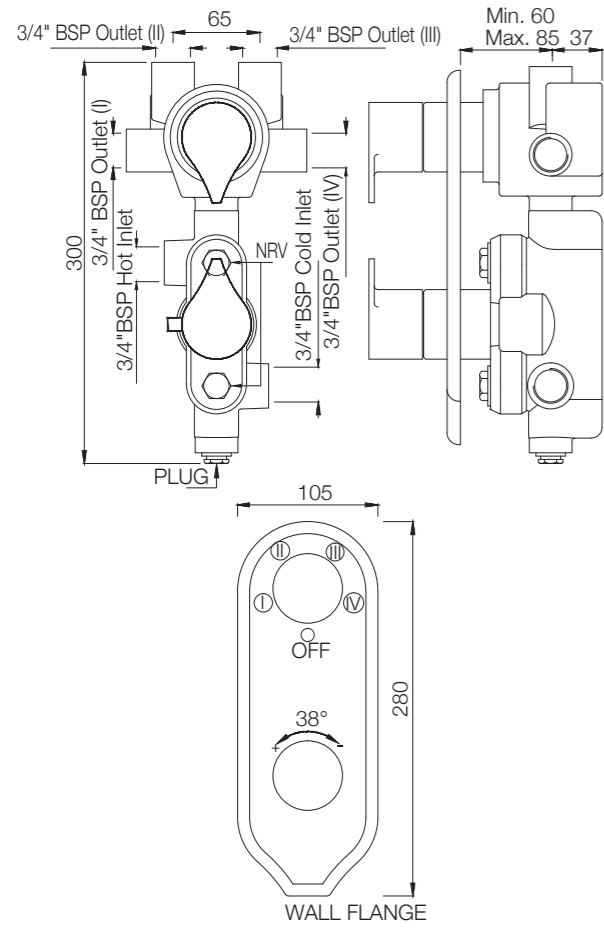

TIA-73685N