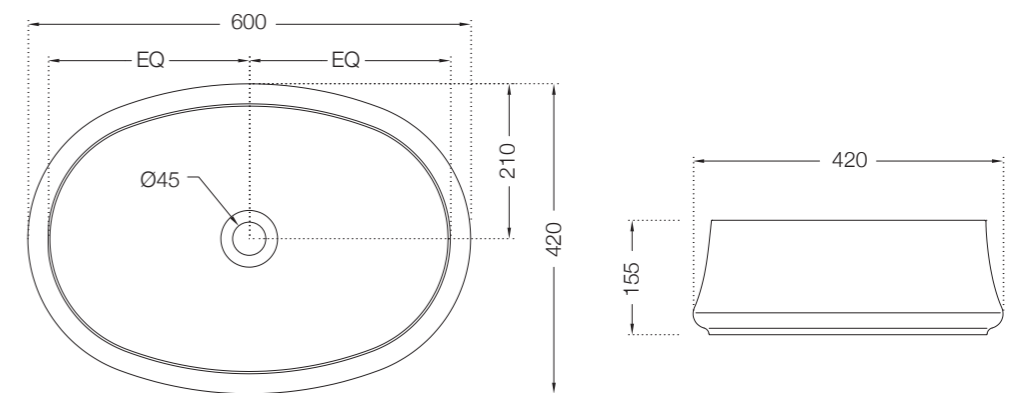

ADS-WHT-64911