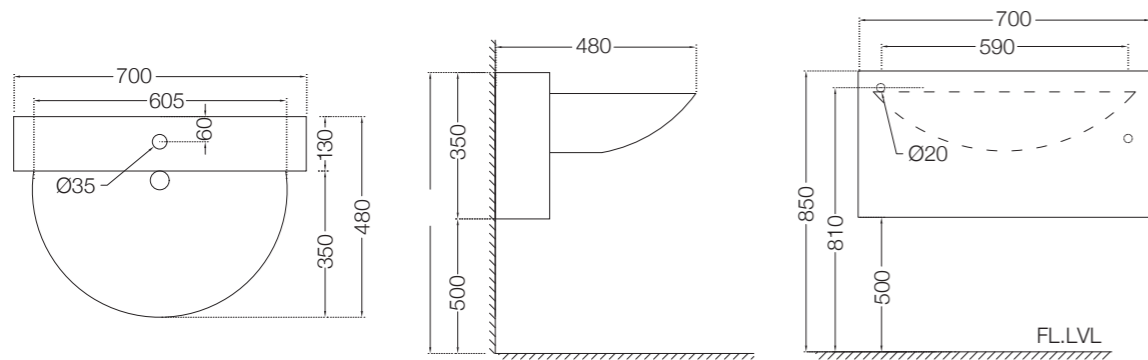

ADS-BLM-64905