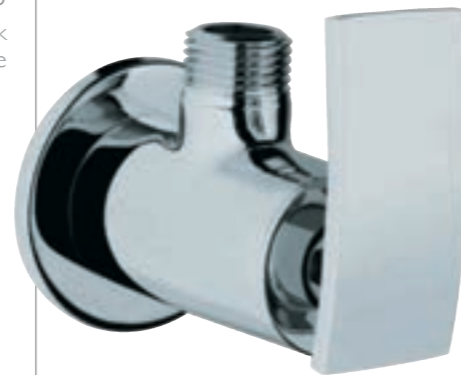

SIG-41053
Angular Stop Cock
with Wall Flange