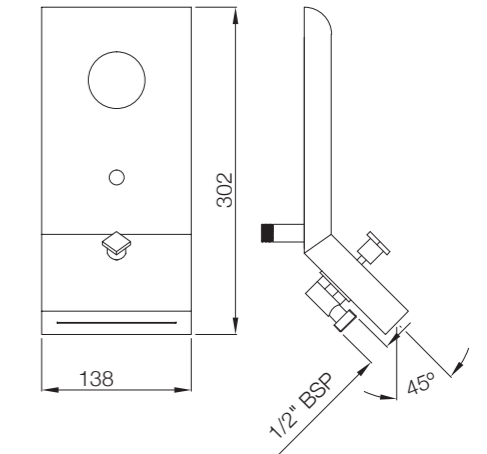

LEX-67283K