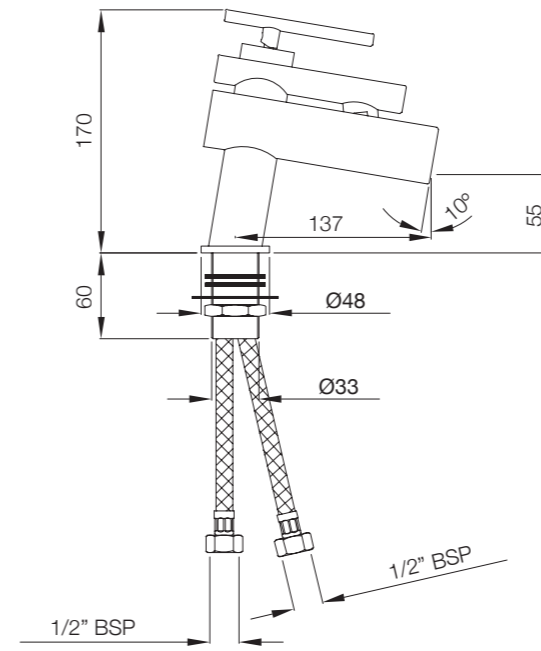

CNF-69011B