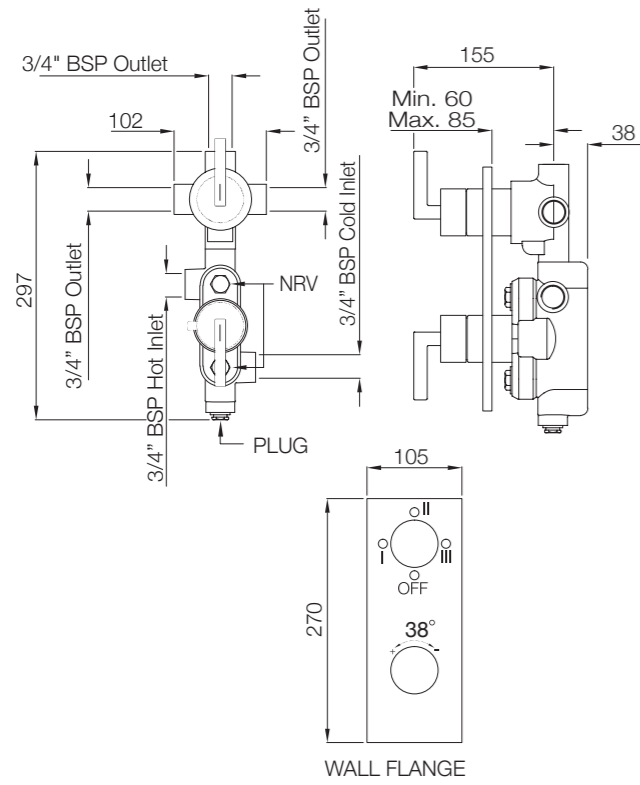

LIN-71683N