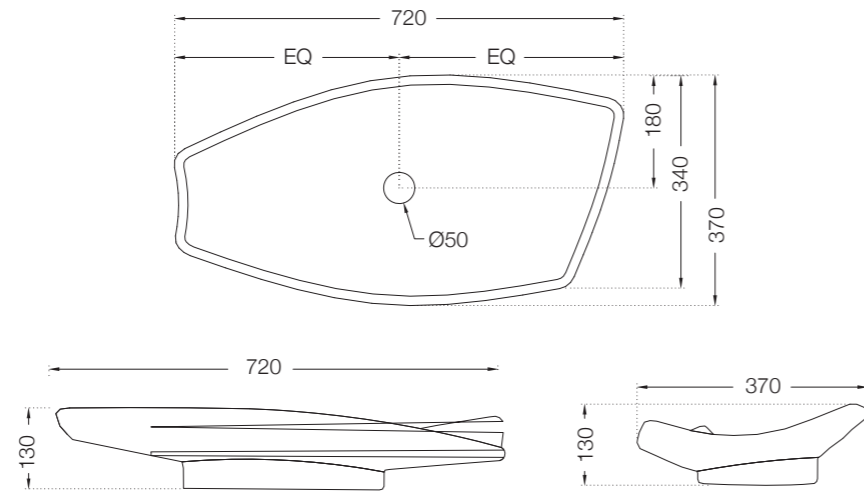

ADS-WHT-64917