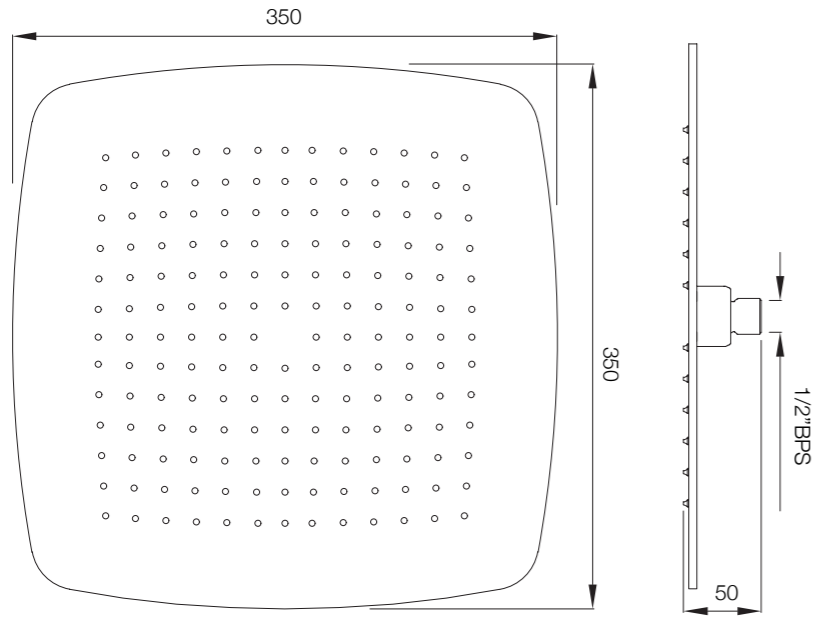

OVER HEAD
SHOWER

OSA-70049

BODY
SHOWER

BSA-CHR-70071

THK-681N

THK-687N

THK-683N

THK-691N