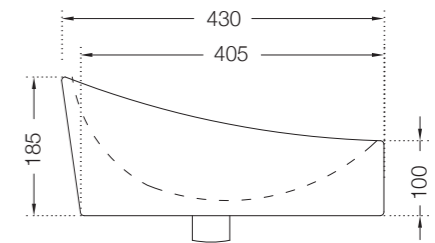

CFS-WHT-69901