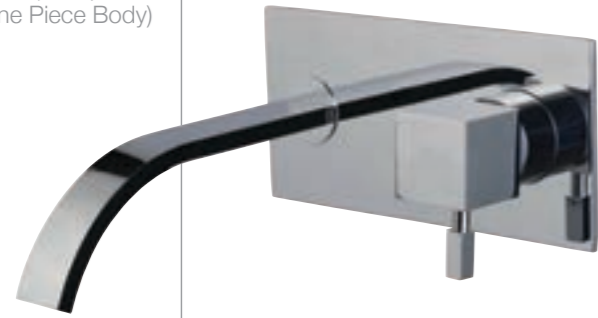

LEO-55009B

Single Lever Tall Boy with 85mm Extension Body without Popup Waste System & with 600 mm Long Braided Hoses

LEO-55027

Floor Mounted Single Lever Basin Mixer

LEONE

LEO-55233N
Single Lever
Concealed Basin
Mixer (Wall
Mounted) with
Spout (Composite
One Piece Body)