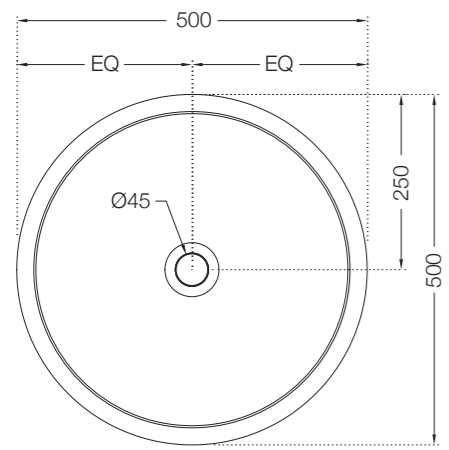

ADS-WHT-64907

ADS-WHT-64911