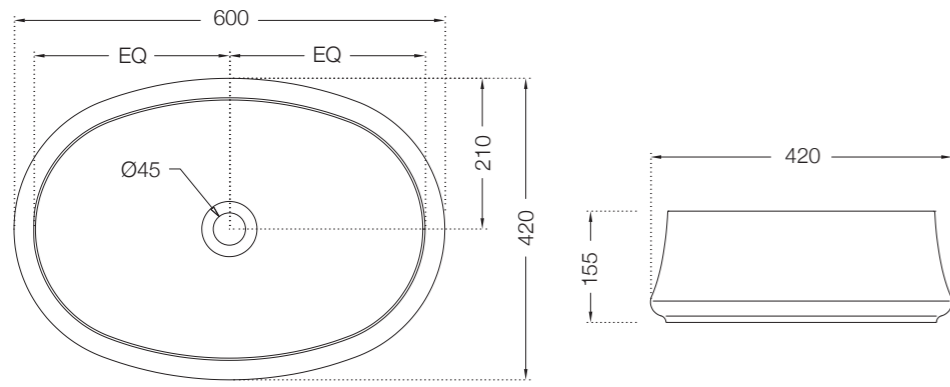

ADS-WHM-64907