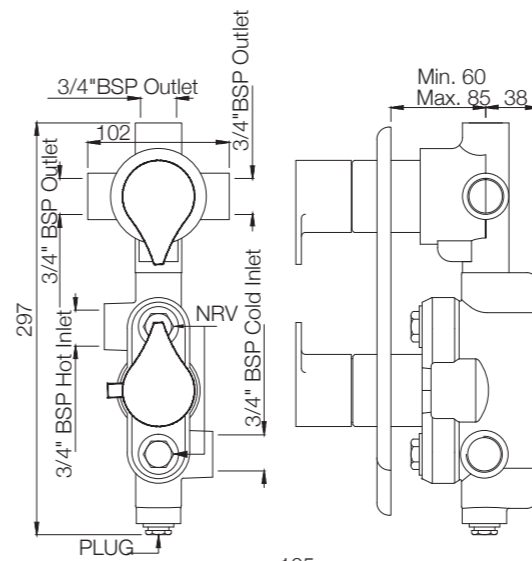

TIA-73011B