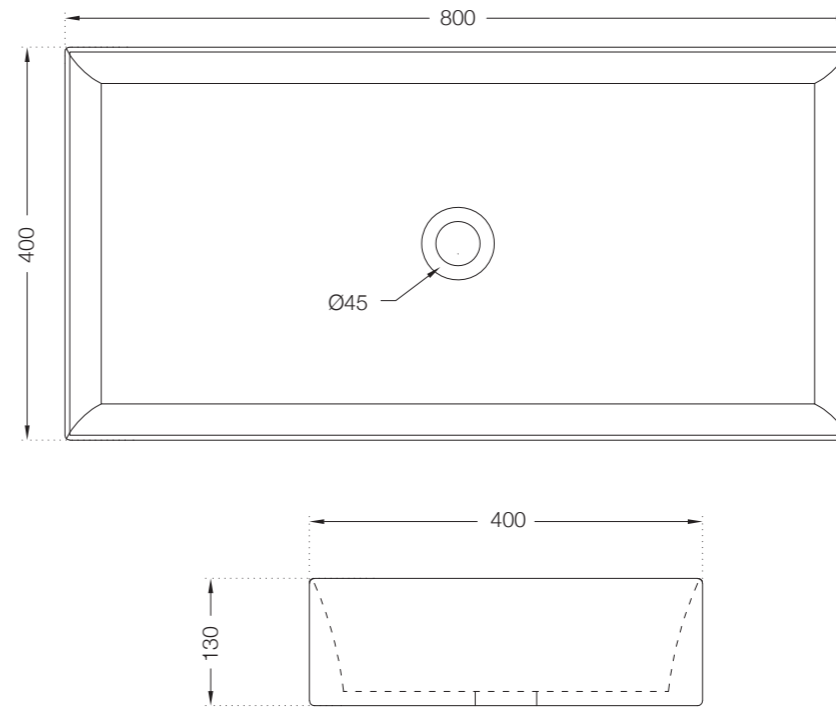

ANS-WHT-53955P180UFSM