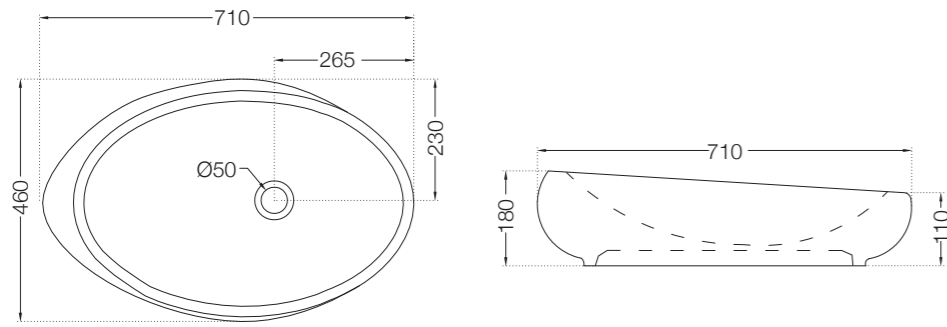

ADS-BLW-64915