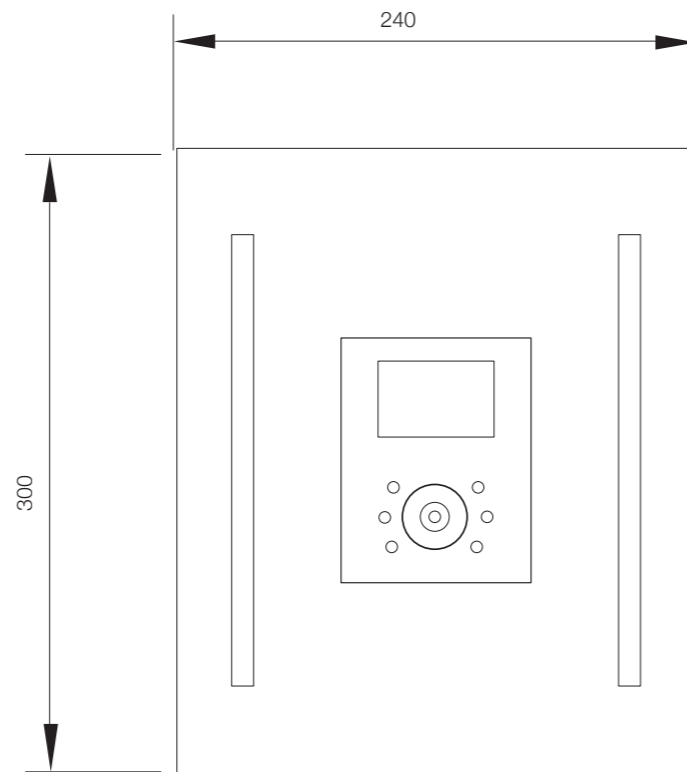

ASG-WHT-PIUVAP2904 (White)

Also Available

ASG-BLK-PIUVAP2804 (Black)

ASG-CHR-PIUVAP2905