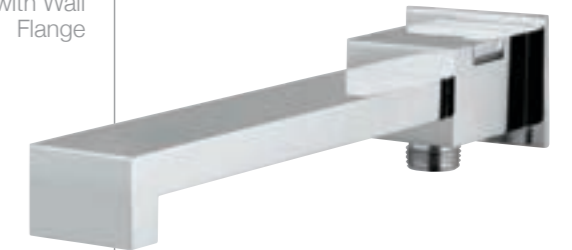

Cellini Bath Tub Spout with Wall Flange

SPT-45463

Leblanc Bath Tub Spout with Button Attachment for Hand Shower with Wall Flange

SPT-47463

Cellini Bath Tub Spout with Button Attachment for Hand Shower with Wall Flange