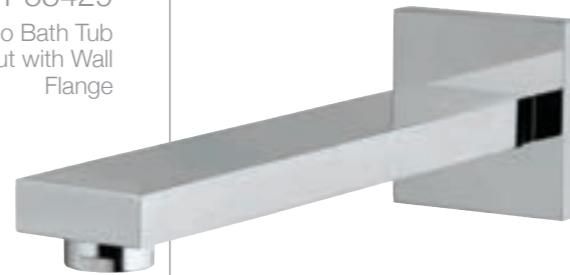

SPT-53429

Angelo Bath Tub Spout with Wall Flange