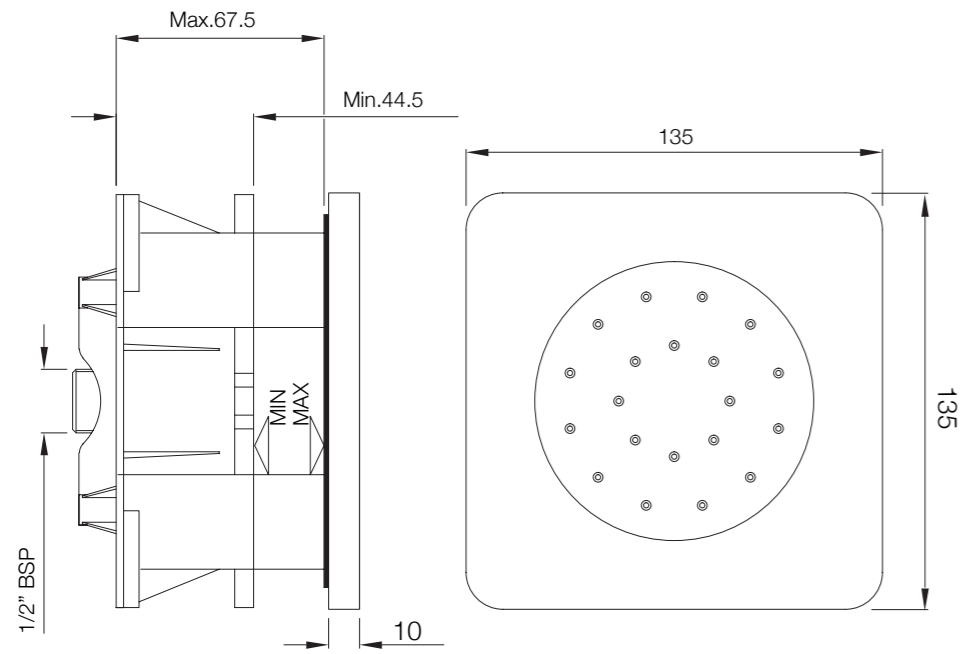

OVER HEAD
SHOWER

OSA-70049

BODY
SHOWER

BSA-CHR-70071

THK-681N

THK-687N

THK-683N

THK-691N