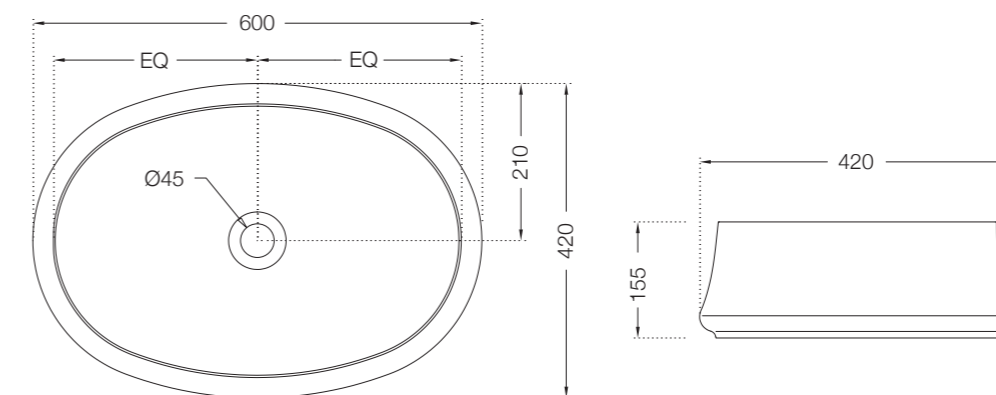

ADS-WHM-64911