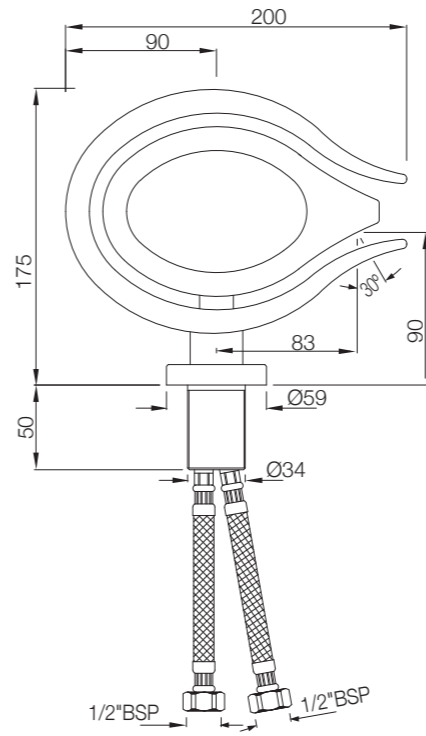

TWR-75011B