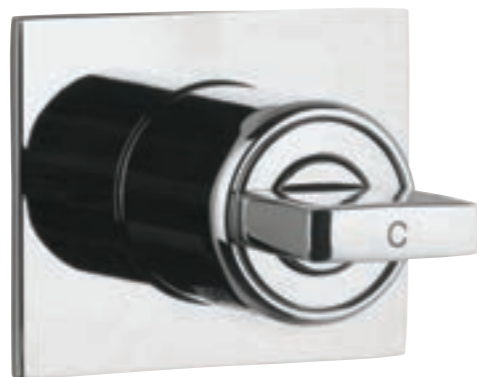

CEL47083
Concealed Stop Cock
with Adjustable Wall
Flange Size 15 mm
Also Available
CEL-47089
Concealed Stop Cock
with Adjustable Wall
Flange Size 20 mm