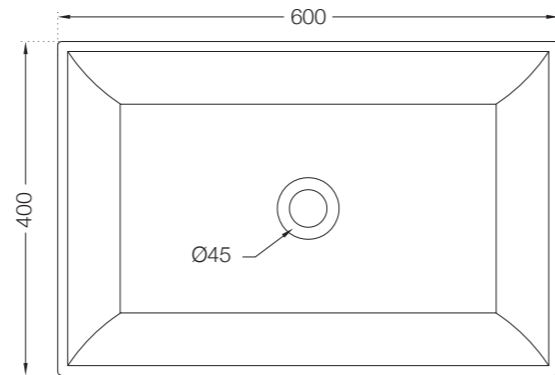

LEX-67213B