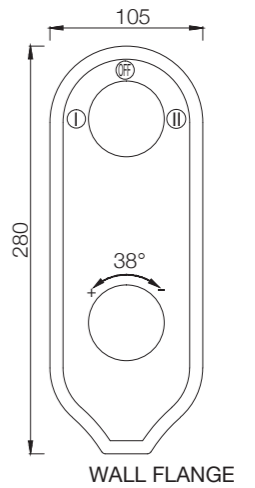

TIA-73681N