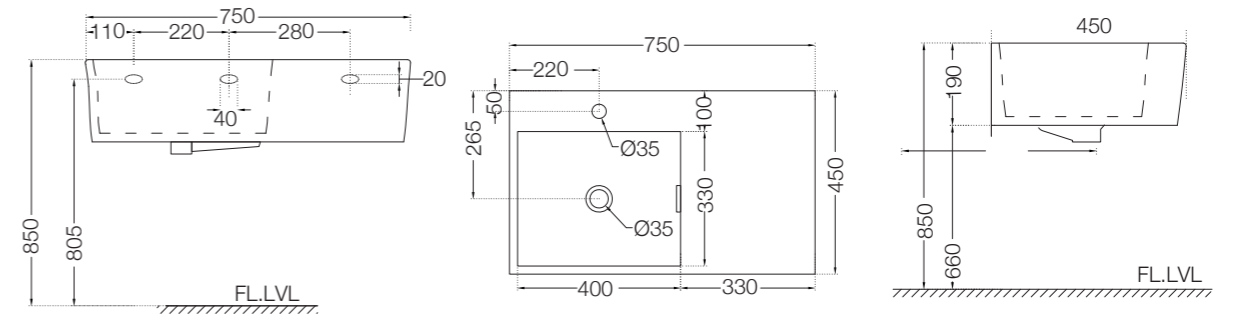

ADS-WHT-64803