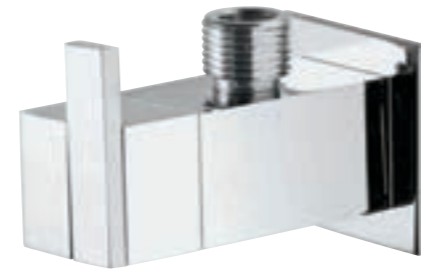

LEB-45001
Pillar Cock with
Base Flange

LEB-45021
Pillar Cock with
170 mm Extension
Body & Base Flange

LEB-45037
Bib Cock with
Wall Flange

LEB-45041
2 Way Bib Cock
with Wall Flange

LEB-45053
Angular Stop Cock
with Wall Flange