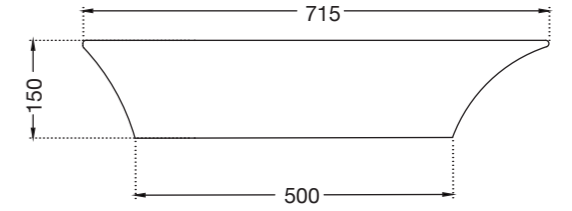

TIS-WHT-73931