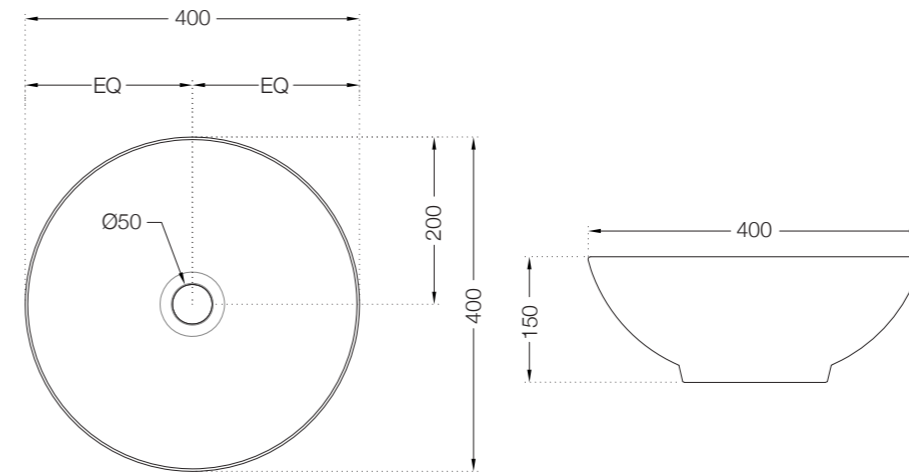

ADS-WBF-6490I