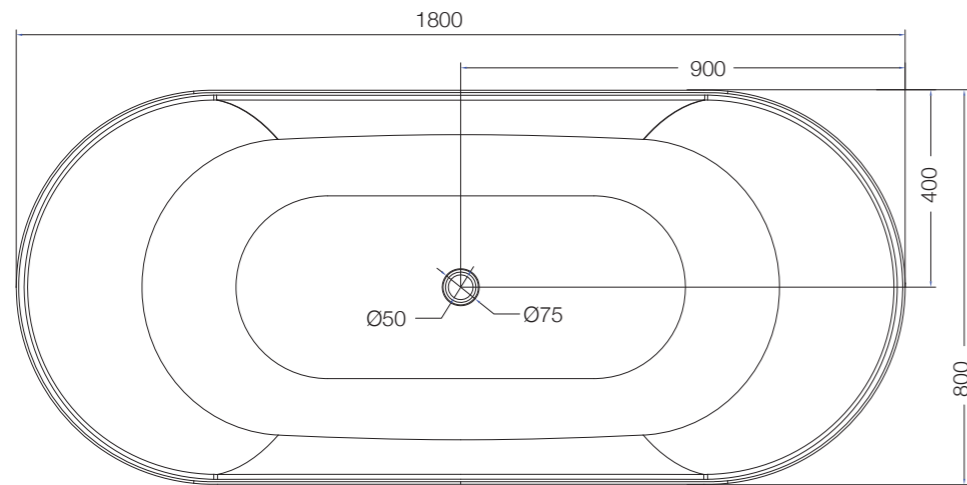

ASG-BLK-PIUVAP2804 (Black)

ASG-CHR-PIUVAP2905

ASG-WHT-BOXJAQ1201

Also Available

ASG-BRN-BOXJAQ1203

ASG-GRY-BOXJAQ1202

FREE STANDING
BATH TUB

ABT-WHT-FSBTCF2011