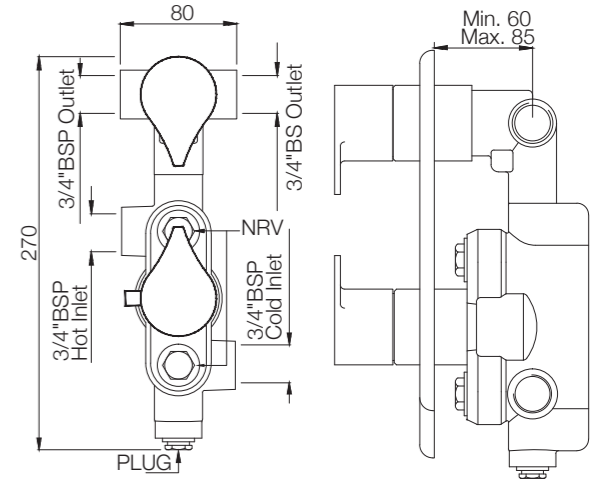

TIA-73681N