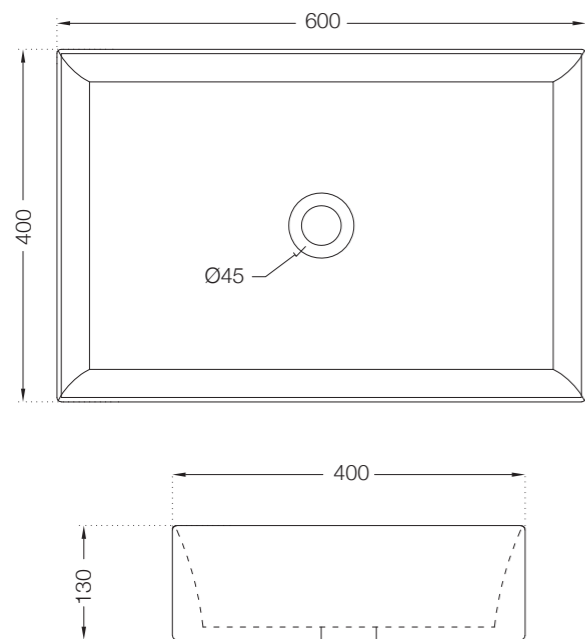

ANS-WHT-53905