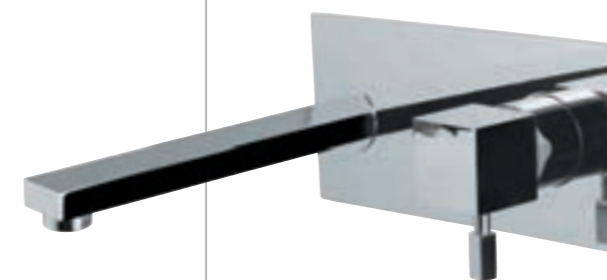

Single Lever
Concealed Basin
Mixer (Wall
Mounted) with
Spout (Composite
One Piece Body)