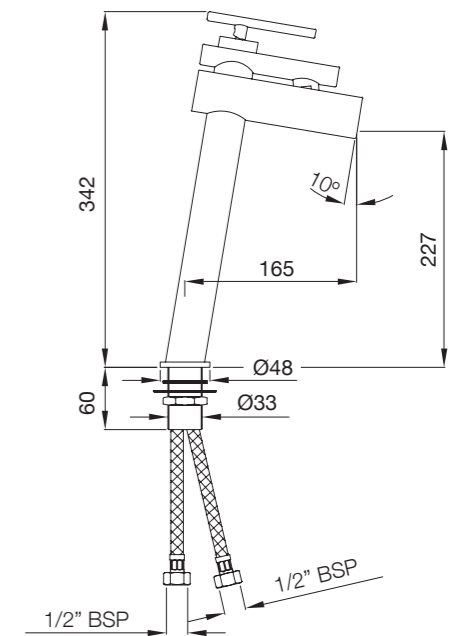

LIS-WHT-71951BIUF

CNF-69009B