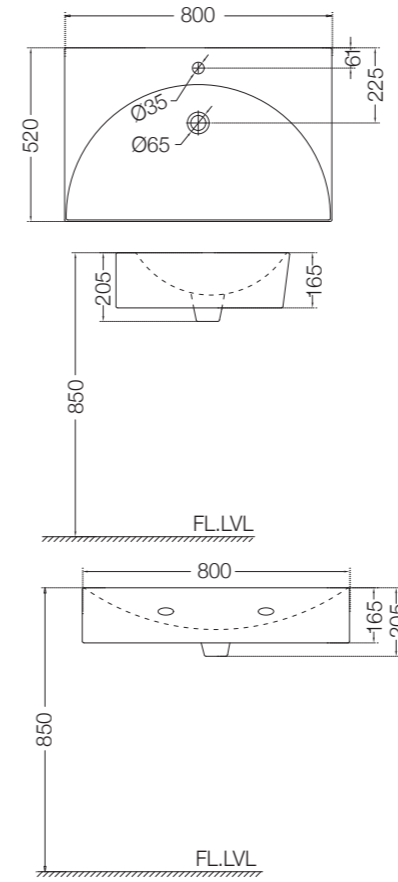

CNF-69233

CFS-WHT-69801