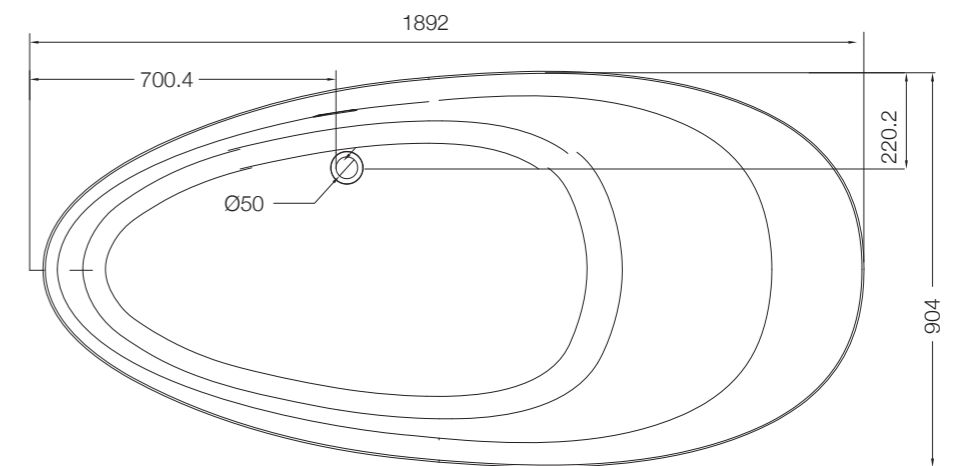

ASG-BLK-PIUVAP2804 (Black)

ASG-CHR-PIUVAP2905

ASG-WHT-BOXJAQ1201

Also Available

ASG-BRN-BOXJAQ1203

ASG-GRY-BOXJAQ1202

FREE STANDING
BATH TUB

ABT-WHT-FSBTCF2011