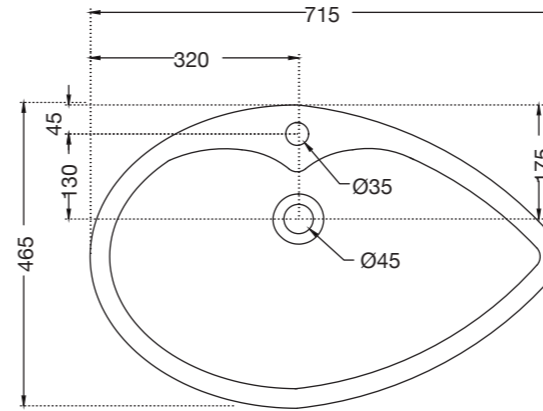

TIA-73683N

TIS-WHT-73931