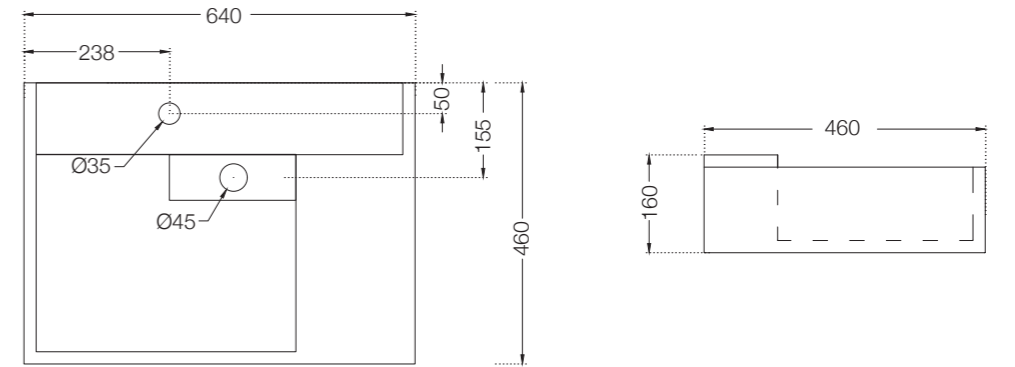

LIS-WHT-71931