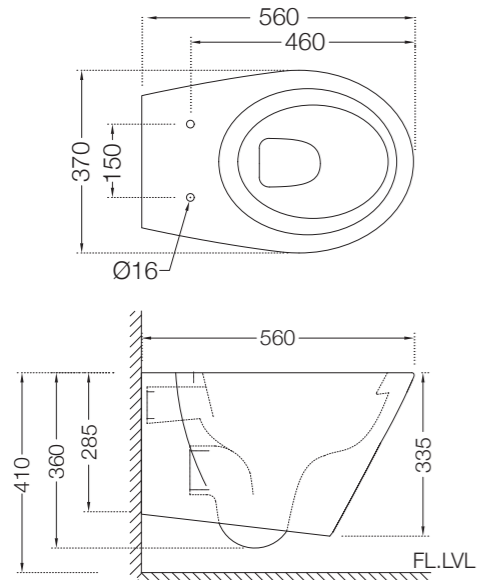

TRS-WHT-57955P180UFSM

TRS-WHT-57153