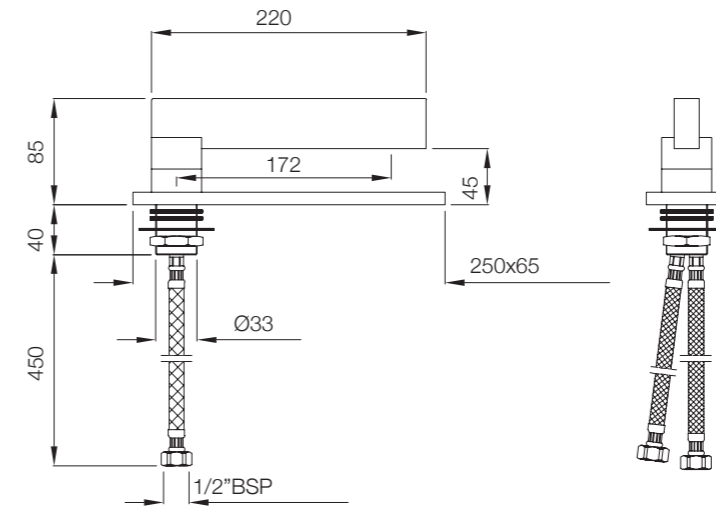

LIN-71011B