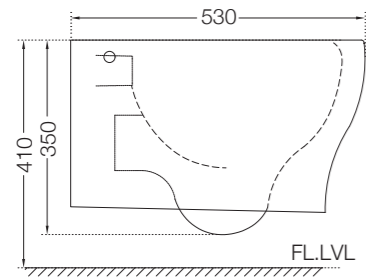

XQS-WHT-43951UF