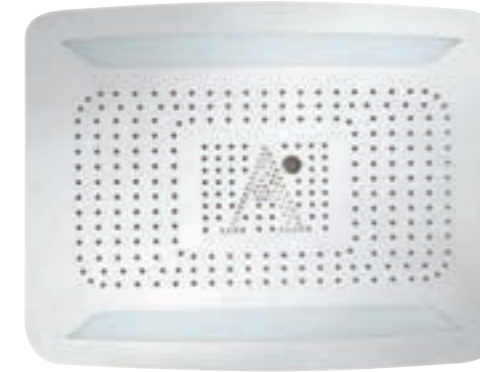

Best fit with ShowerTronic iV6

OSA-70007SH

RAINJOY Shower 600X472mm AISI 304 stainless steel with RGB LED lights remote control & without installation kit for false ceiling

- Chromo therapy (RGB): LED x 0.23W with 12V Power Supply (SMPS) Including Controller, connecting to AC 100-240V, 50-60Hz
- 3-functions • Rain
- Intense • Water Column

OSA-70005BR

False ceiling installation kit for rainjoy Shower 600X472mm consisting of 1 Bracket, 4 Anchors, 4 Stud bolts, 12 Hex nuts (Compatible with OSA-70005SH, OSA-70007SH & OSA-70009SH)

OSA-70009SH