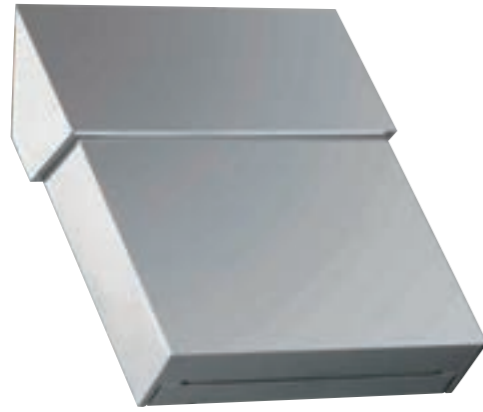

LEX-67859

Lexa Cascade Flow
Overhead Shower
with Wall Flange