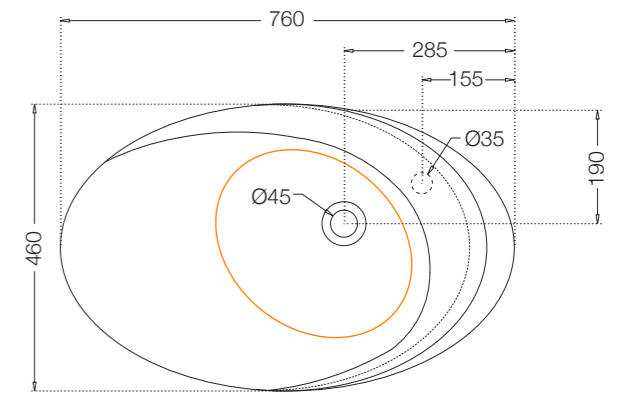

TRA-57277

TRS-WHT-57953BIUFSM

TRS-WHT-57955P180UFSM

TRS-WHT-57151

TRS-WHT-57153

TRS-WHT-57931

THE FLANK
LEVER RANGE

KAVALIER & KAVALIER-J