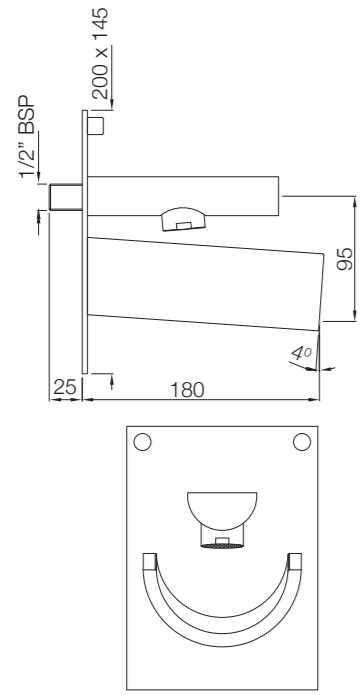

CNF-69859

CFS-WHT-69953BIUF