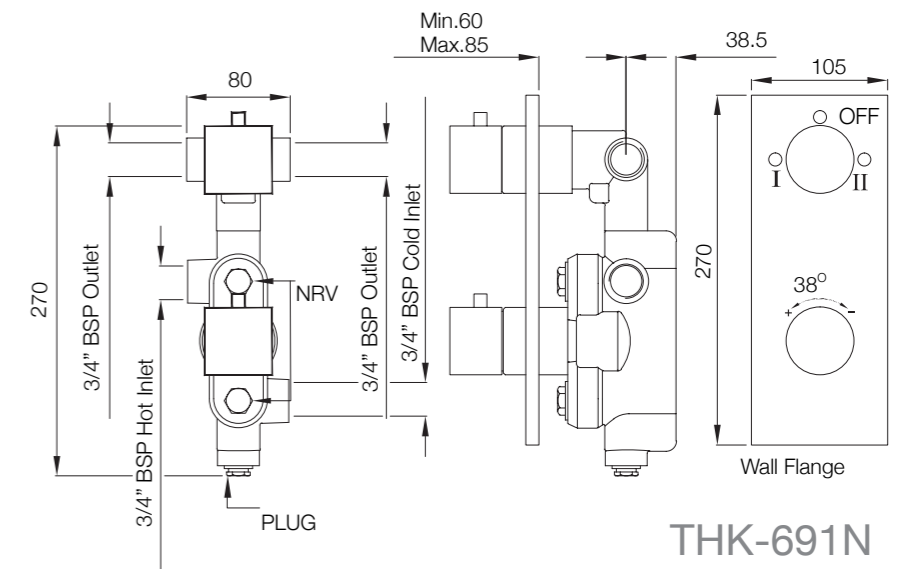

OVER HEAD
SHOWER

OSA-70049

BODY
SHOWER

BSA-CHR-70071

THK-681N

THK-687N

THK-683N

THK-691N