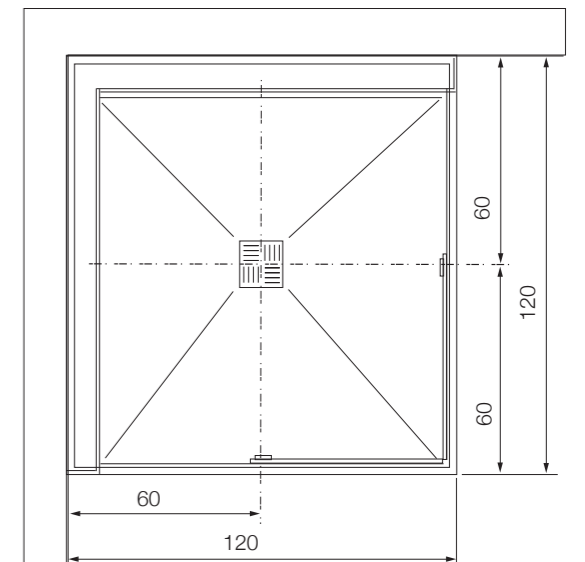

ASG-BLK-PIUVAP2804 (Black)

ASG-CHR-PIUVAP2905

ASG-WHT-BOXJAQ1201

Also Available

ASG-BRN-BOXJAQ1203

ASG-GRY-BOXJAQ1202

FREE STANDING
BATH TUB

ABT-WHT-FSBTCF2011