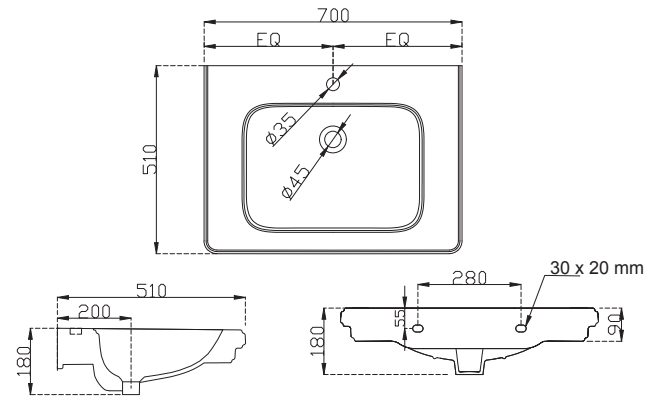

Toilet roll holder with flap

VIC Ceramics

VCS-WHT-505801

Wall hung basin with fixing accessories
Size: 700x510x180 mm

VCS-WHT-505801W5TH

Wall hung basin with 5 tap hole and fixing accessories
Size: 700x510x180 mm