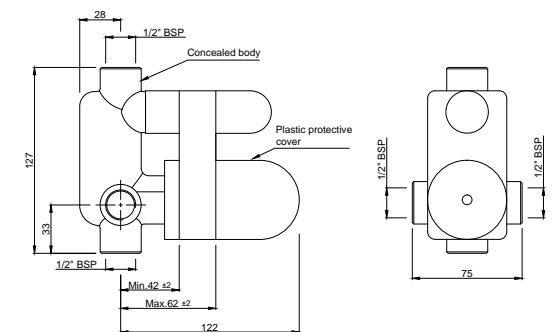

Concealed body of single lever diverter with 40mm cartridge & button assembly (without exposed parts)