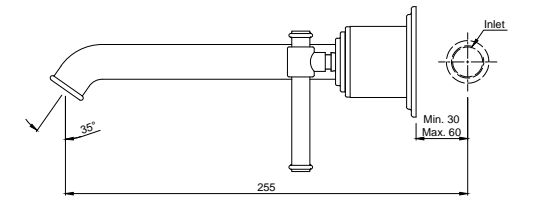

VIC-CHR-503251C