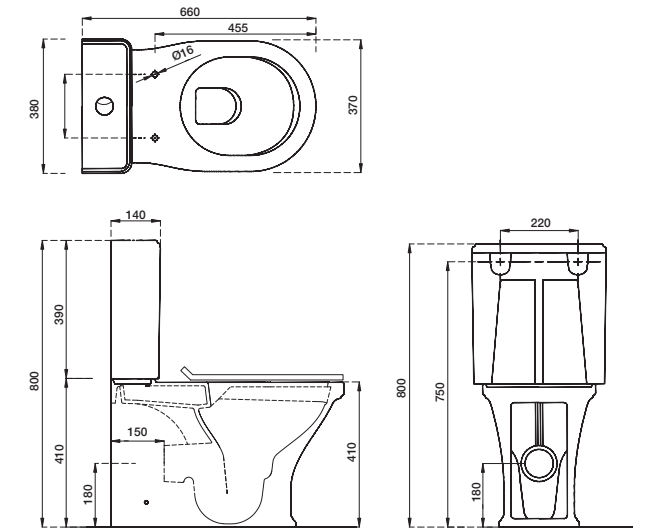

VCS-WHT-505901

Table top basin.
Size: 410x410x150 mm
Shape: round

VCS-WHT-505603

Counter top basin
Size: 560x590x155 mm
Shape: oval

VCS-WHT-505701

Under counter basin with fixing accessories
Size: 580x410x160 mm
Shape: oval

VCS-WHT-505805

Wall hung console basin with fixing accessories
Size: 1000x510x180 mm

VCS-WHT-505805W3TH

Wall hung console basin with three tap hole and fixing accessories
Size: 1000x510x180 mm
Shape: rectangular

VCS-WHT-503953BIUFSM

Rimless wall hung WC with UF soft close slim seat cover, hinges, accessories set
Size: 560x370x345 mm

VCS-WHT-503753P180UFMZ

Rimless Bowl With Cistern For Coupled WC. UF Soft Close Slim Seat Cover, Hinges, Dual Flush Cistern Fitting With Back Inlet, Fixing Accessories, Accessories Set. Size: 660x380x800 mm, P Trap- 180 mm

VCS-WHT-503153

Blind Installation Wall Hung Bidet With Accessories Set. Size: 560x370x320 mm

VIC Wellness

ABT-WHT-FSBTVC5001

1800x800x485/610 mm free standing bathtub with chrome overflow and waste

AWL-WHT-FSBTVC5001OX