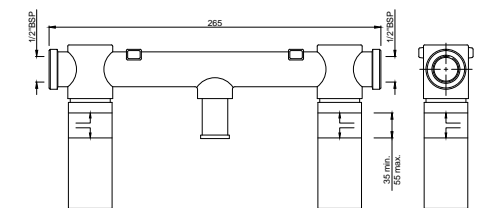

ALA-CHR-509121

Concealed body of floor mounted single lever bath mixer (without exposed parts)

VIC-CHR-505189

5 - hole basin mixer without popup waste system

VIC-CHR-505453K

Exposed part kit of two concealed stop cocks with two operating lever & basin spout with wall flanges (compatible concealed part ALA-509453 is sold separately)