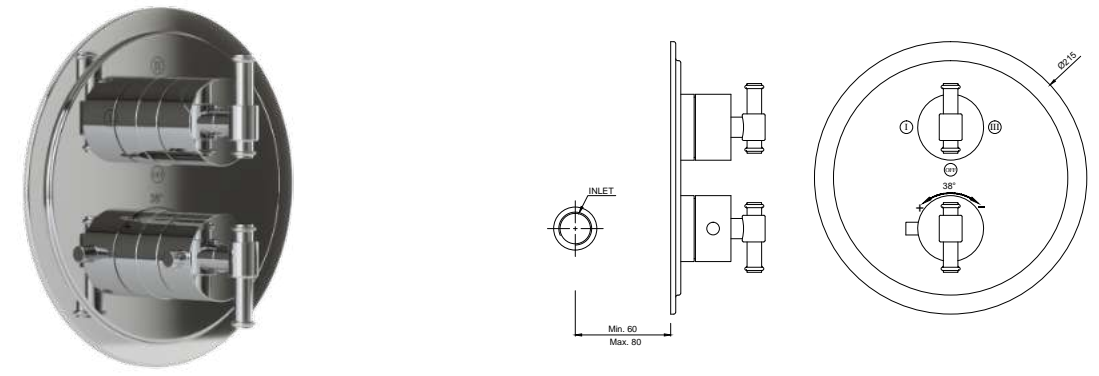

VIC-CHR-505681C

Concealed body of thermostatic shower mixer with 2-way diverter (without exposed parts)