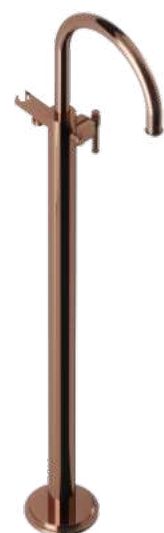

VIC-BGP-503009B

Single lever tall boy without popup waste system with 450mm long braided hoses

VIC-BGP-503251K

Exposed parts kit of single lever basin mixer wall mounted consisting of operating lever, nipple, spout & two wall flanges (compatible concealed part VIC-503251C is sold separately)

VIC-BGP-503213B

Single lever 1-hole bidet mixer with popup waste system with 375mm long braided hoses

VIC-BGP-503159K

Exposed parts kit of single lever shower mixer consisting of operating lever, wall flange with seal (compatible concealed part VIC-503159C is sold separately)

VIC-BGP-503065K

Exposed parts kit of single lever diverter consisting of operating lever, wall flange (with seals) & button only (compatible concealed part VIC-503065C is sold separately)

VIC-BGP-503121K