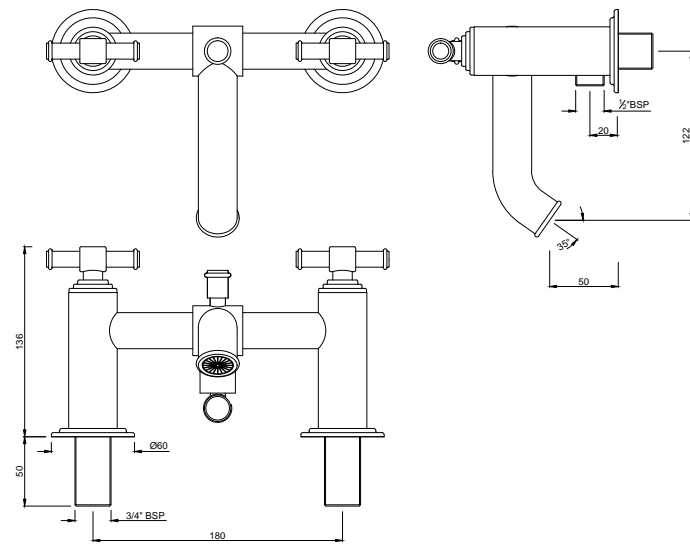

H-Type Bath and Shower Mixer (Without Shower & Shower Hose)

VIC-CHR-505215