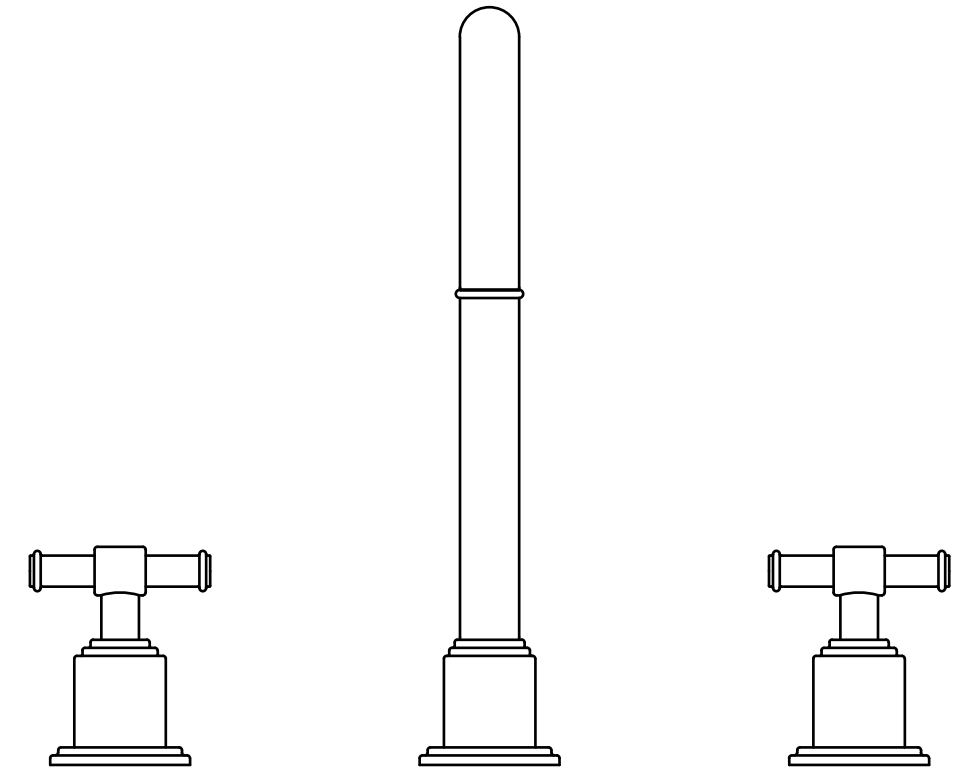

Seen here: single lever high neck basin mixer faucet. Table top round ceramic basin 40cm. Single towel rail 60cm long. Soap dispenser and tumbler. Chrome (CHR) finish.

AVANTGARDE

Vic design began from pure geometric shapes and enriched by exclusive and retro details to create an aristocratic line with broad appeal that is particularly well-suited to the world of architecture. The precious Blush Gold PVD finish reflects the nuances of nature, with the energy of the reds it gives light and adds an accent to every space.