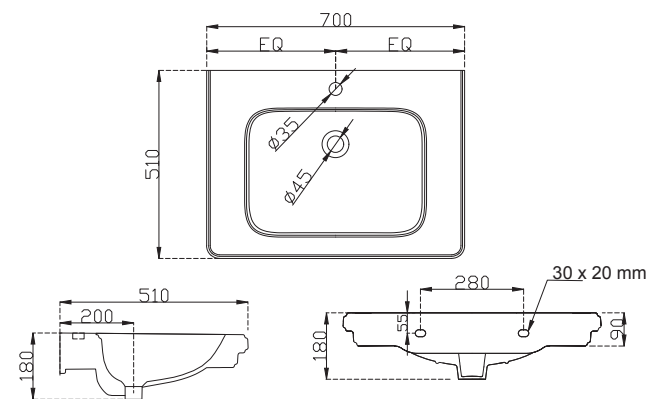

Toilet roll holder with flap

VIC Ceramics

VCS-WHT-505801

Wall hung basin with fixing accessories
Size: 700x510x180 mm

VCS-WHT-505801W5TH

Wall hung basin with 5 tap hole and fixing accessories
Size: 700x510x180 mm

VCS-WHT-505301

Full pedestal for VCS-WHT-505801
Size: 210x180x700 mm

VCS-WHT-505601

Counter top basin.
Size: 600x460x170 mm
Shape: rectangular

VCS-WHT-505601W5TH

Counter top basin with 5 tap hole
Size: 600x460x170 mm
Shape: rectangular