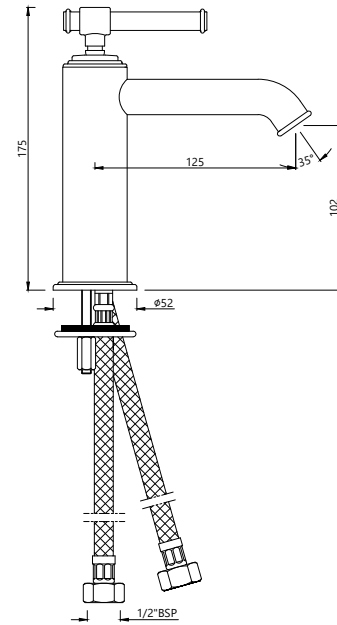

VIC Chrome (CHR)

Chrome (CHR)

VIC-CHR-503011B

Single lever basin mixer without popup waste with 450mm long braided hoses

VIC-CHR-503009B

Single lever tall boy without popup waste system with 450mm long braided hoses