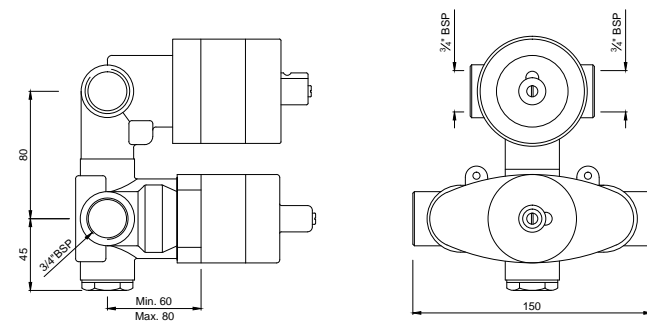

VIC-CHR-505681C

Concealed body of thermostatic shower mixer with 2-way diverter (without exposed parts)