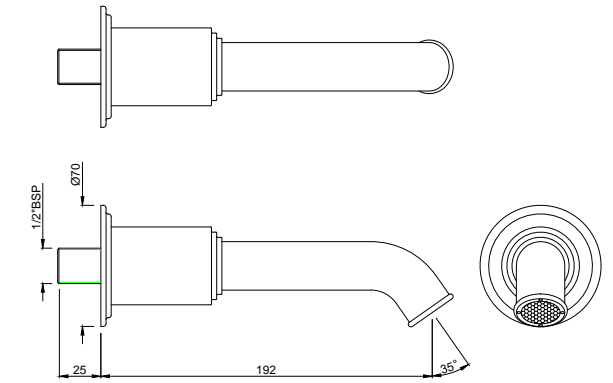

VIC bathtub spout with wall flange

SPT-CHR-503465