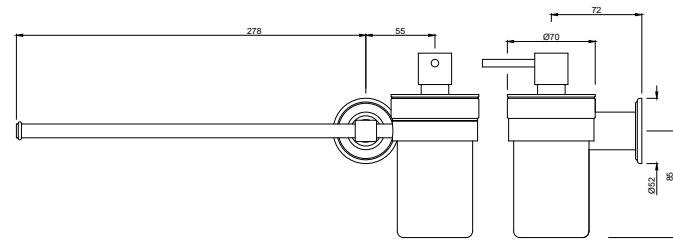

AVC-CHR-503739

Towel holder with soap dispenser (frosted glass)