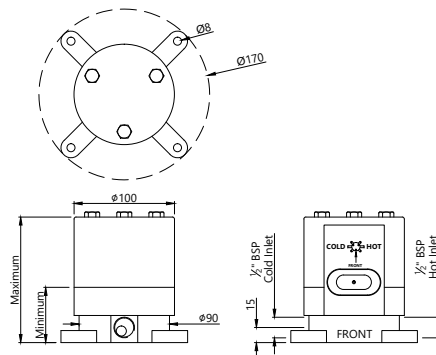

Exposed parts of floor mounted single lever bath mixer with provision for hand shower, without hand shower & shower hose (compatible concealed part ALA-509121 is sold separately)

ALA-CHR-509121

Concealed body of floor mounted single lever bath mixer (without exposed parts)