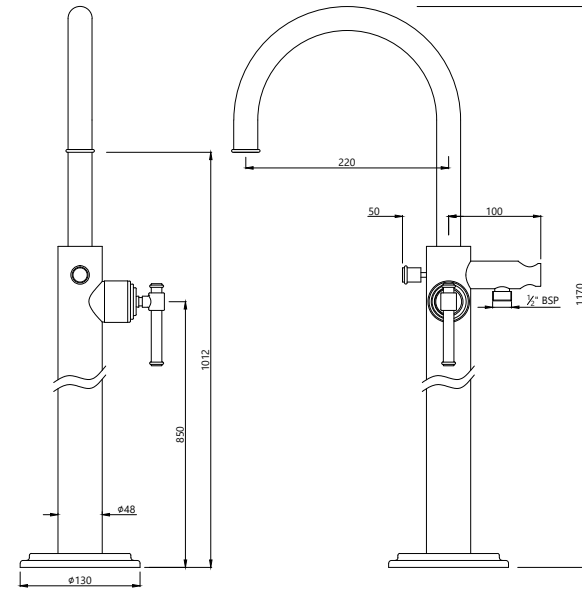

VIC-CHR-505121K

Exposed parts of floor mounted single lever bath mixer with provision for hand shower, without hand shower & shower hose (compatible concealed part ALA-509121 is sold separately)