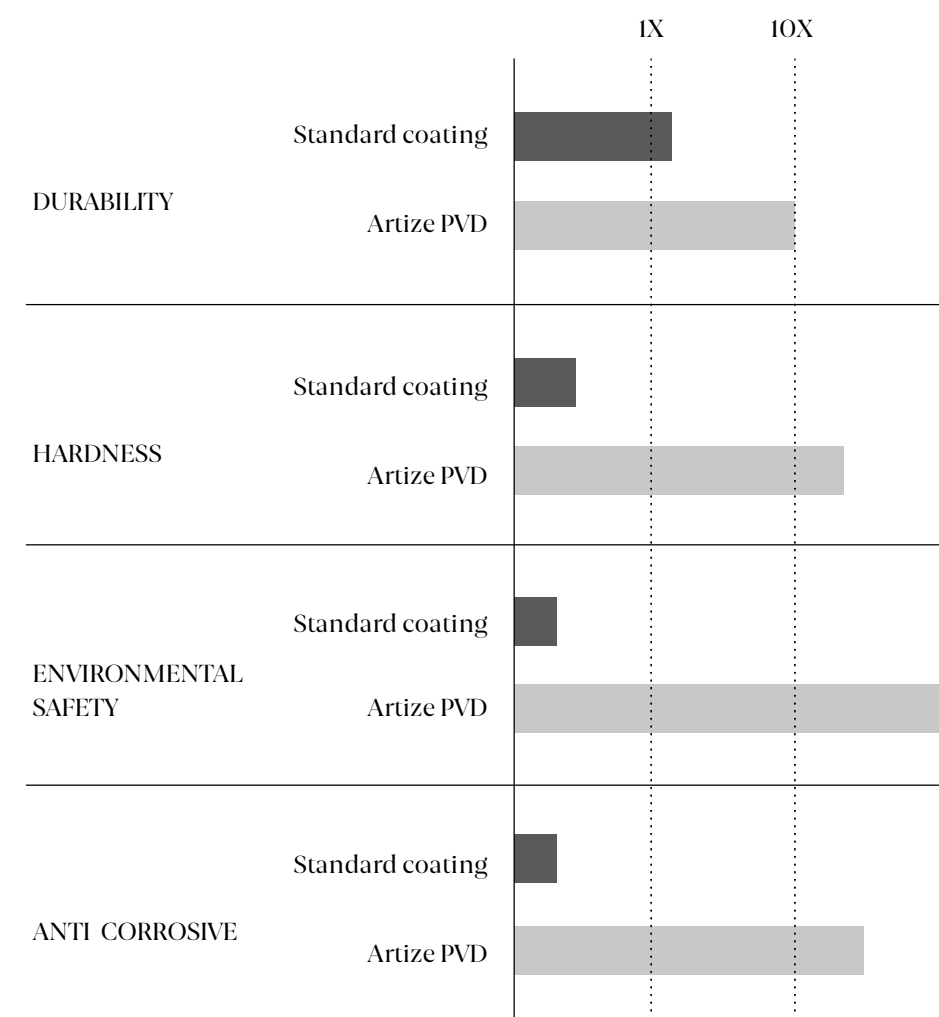

Claudia Danelon & Federico Meroni

VIC in
Blush Gold Bright PVD (BGP)

VIC in
Gold Bright PVD (GBP)

Finishing technology THE POWER OF PVD

PVD coatings (Physical Vapor Deposition) are superficial metal coatings in the form of extremely thin films, deposited with highly innovative technologies. Artize's PVD techniques are made to last forever.