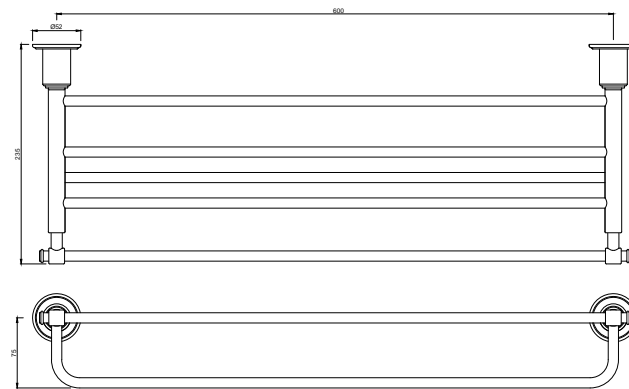

Available in all 5 colours

AVC-CHR-503739

Towel holder with soap dispenser (frosted glass)

AVC-CHR-503761

Double robe hook

AVC-CHR-503781

Towel rack 600mm long with lower hanger

AVC-CHR-503753