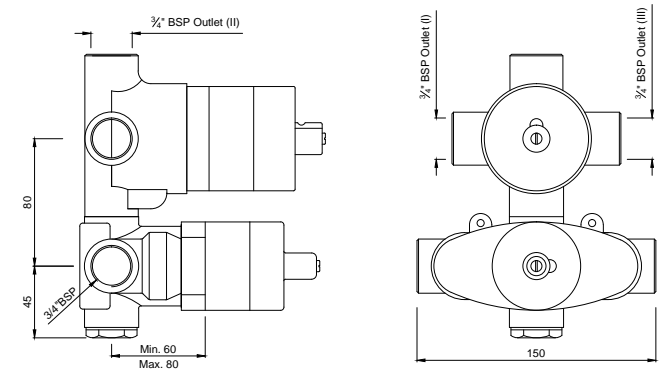

VIC-CHR-505683C

Concealed body of thermostatic shower mixer with 3-way diverter (without exposed parts)