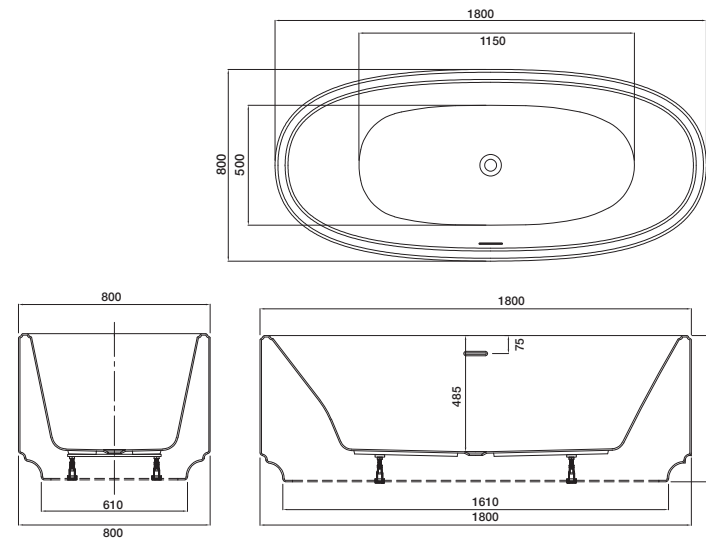

VCS-WHT-503953BIUFSM

Rimless wall hung WC with UF soft close slim seat cover, hinges, accessories set
Size: 560x370x345 mm

VCS-WHT-503753P180UFMZ

Rimless Bowl With Cistern For Coupled WC. UF Soft Close Slim Seat Cover, Hinges, Dual Flush Cistern Fitting With Back Inlet, Fixing Accessories, Accessories Set. Size: 660x380x800 mm, P Trap- 180 mm

VCS-WHT-503153

Blind Installation Wall Hung Bidet With Accessories Set. Size: 560x370x320 mm

VIC Wellness

ABT-WHT-FSBTVC5001

1800x800x485/610 mm free standing bathtub with chrome overflow and waste

AWL-WHT-FSBTVC5001OX