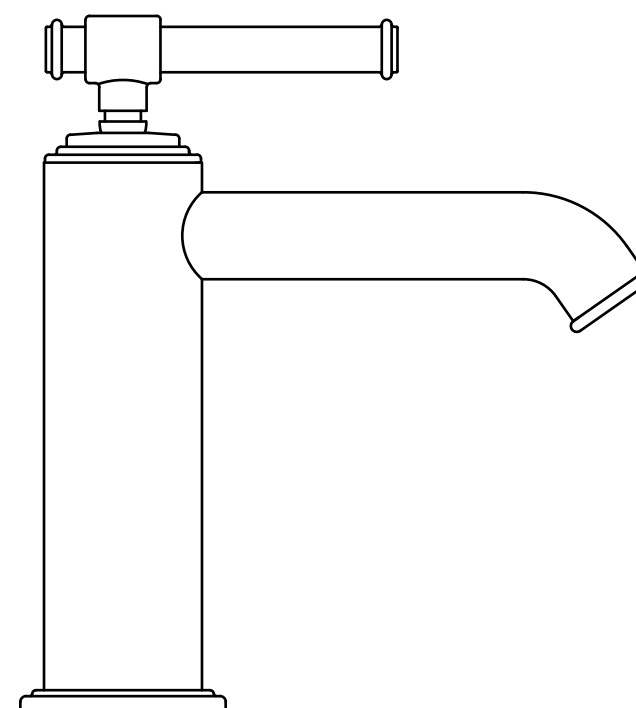

ECLECTIC

Classic inspiration is brought right up to date with details and materials. Elegant design and precious details are the features of Vic collection, which is perfect either for classic or more contemporary interiors. The black matt is a smooth and tactile finish, able to adapt to timeless architectural atmospheres. Black is not just a colour, it is a symbol of style, charm and refinement. Black is poetic, as painter Pierre-Auguste Renoir said: black is the queen of all colours.