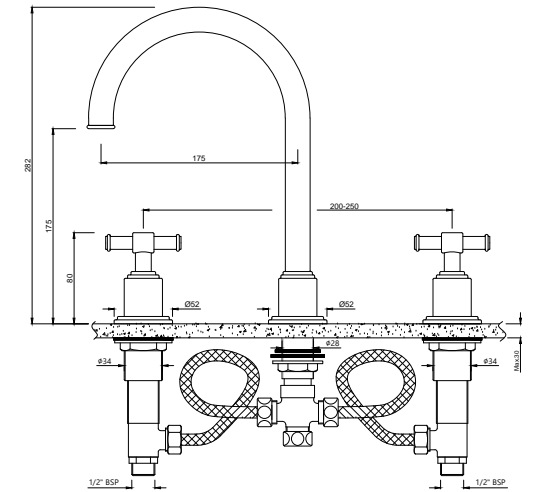

VIC-CHR-505189

5 - hole basin mixer without popup waste system