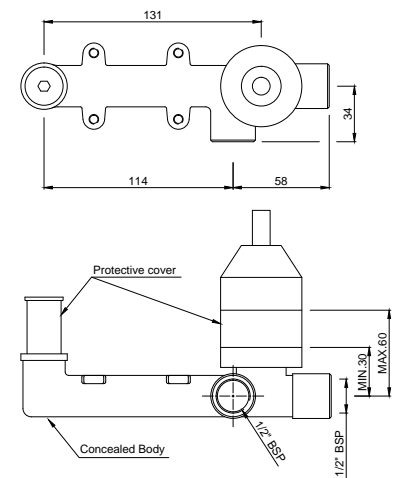

Concealed body for single lever wall mounted basin mixer (without exposed parts)