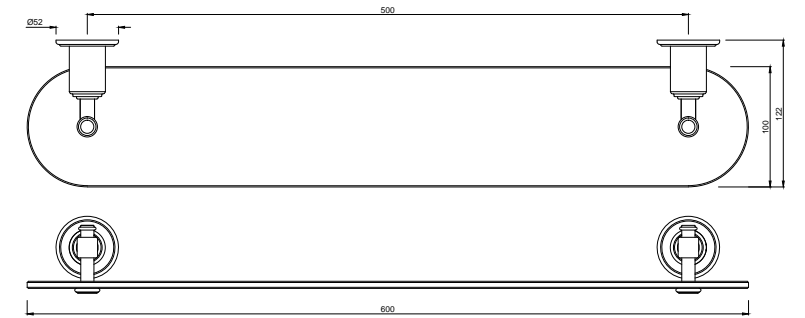

AVC-CHR-503771

Glass shelf 600mm long