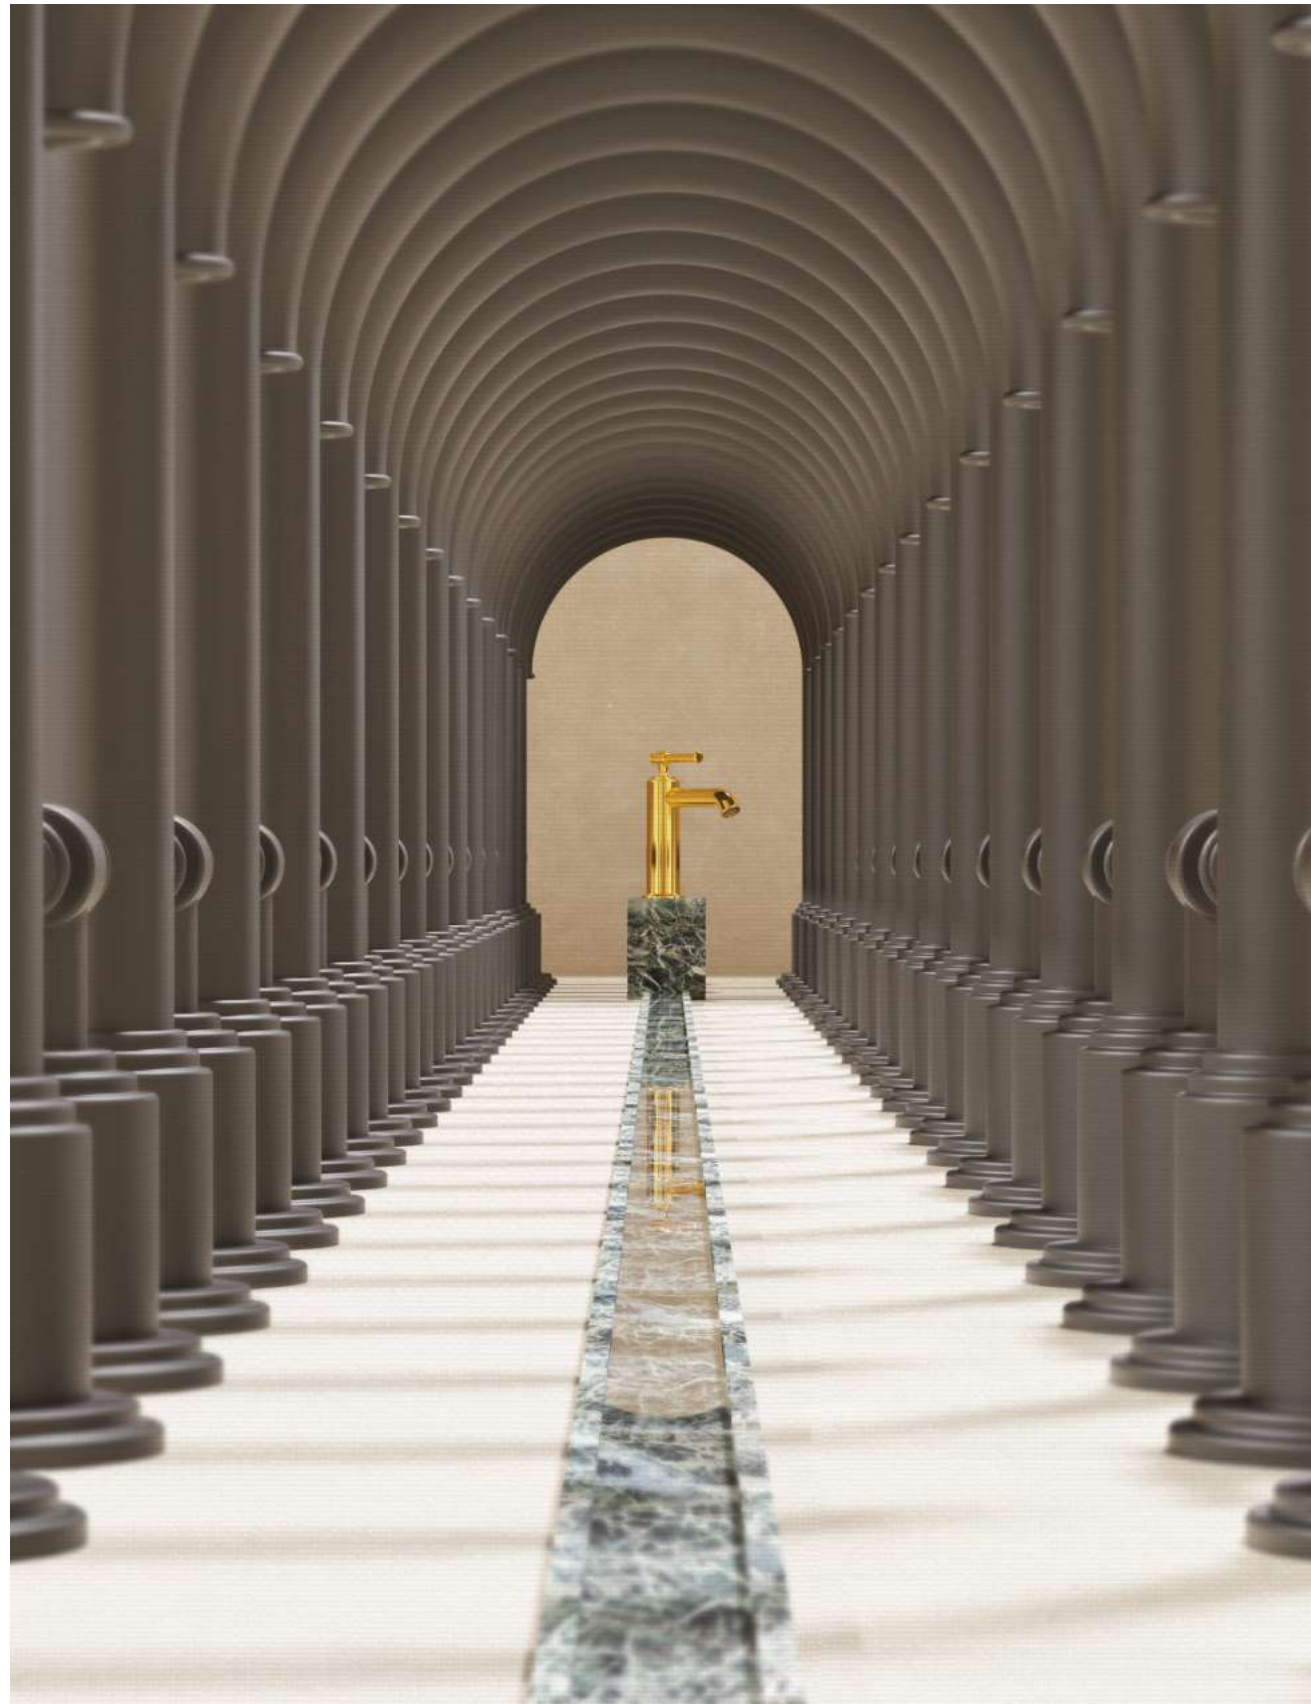

VIC

MODERN NEO-CLASSIC

"Artize creates luxury products that push aesthetic, form and functionalities. As designers we infuse beauty in everyday objects, transforming a routine experience into a truly special one: embedding art in daily life. Together, our aim was to design an authentic and timeless collection, able to adapt to prestigious contemporary bathrooms as well as to exclusive retro atmospheres.

VIC collection is a fusion of contemporary and classic design. We live in a world that is looking eagerly at the future and yet longing its past. People nowadays are focused on innovation and technology and at the same time are fascinated and comforted by heritage and tradition. With that thought in mind, we looked back at a period in which a more lyrical and detailed aesthetic was the norm: VIC is a unique mix of the essential and minimalistic soul of modernism, and the elegant and rich soul of classicism.

VIC collection is sober and elegant, yet at the same time aristocratic and exclusive. It is not a revival of a style but a new equilibrium between old and new, which is completely unique. We call it modern neo-classic.

The very same creative idea is applied to the whole VIC collection: pure lines and understated shapes are combined with decorative refined details. The design of the ceramic collection is based on essential geometries, perfect circles and straight lines, but the detailing is transforming a modern shape into a sophisticated object. The simplicity of the faucet spout and body contrasts with the detailed aesthetic of the classic handles and flanges. Each item in VIC collection echoes and complements one another, to create an immersive and holistic bathing experience."

Claudia Danelon & Federico Meroni