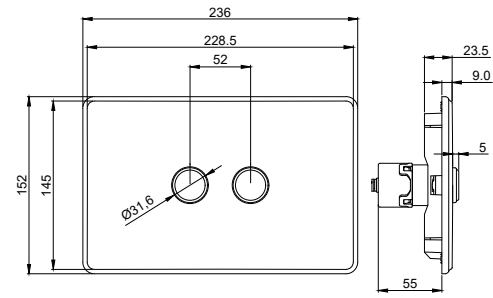

VIC-CHR-503555

Vic Wall Bracket for Hand Shower

VIC-CHR-5031211

Exposed shower pipe L-Type in round shape 20mm, size 1120X410mm (for connecting overhead shower)

VIC-CHR-503566

VIC wall outlet with shower hook