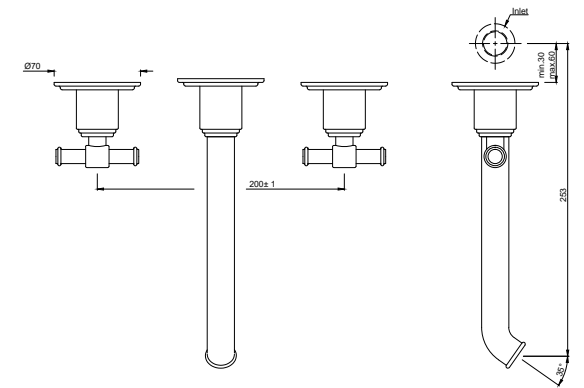

VIC-CHR-505453K

Exposed part kit of two concealed stop cocks with two operating lever & basin spout with wall flanges (compatible concealed part ALA-509453 is sold separately)