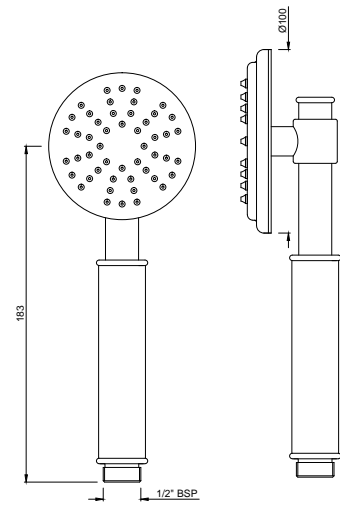

VIC-CHR-503859

Overhead shower 500mm round shape AISI 304 stainless steel

VIC-CHR-503483

Vic Shower Arm 450mm Long

VIC-CHR-503845SH

Vic Rainjoy Shower 500mm Round Shape, AISI 304 stainless steel without installation kit for false ceiling - 3-functions: Rain, Intense & 4 X Mist

VIC-CHR-503845BR

False ceiling installation kit for Vic Rainjoy Shower 500mm consisting of 1 Bracket, 4 Anchors, 4 Stud bolts, 12 Hex nuts (Compatible with VIC-503845SH & VIC-503859SH)

VIC-CHR-503859SH

Vic Rainjoy Shower 500mm Round Shape, AISI 304 stainless steel without installation kit for false ceiling - 3-functions: Rain, Intense & Water fall

VIC-CHR-503845BR

False ceiling installation kit for Vic Rainjoy Shower 500mm consisting of 1 Bracket, 4 Anchors, 4 Stud bolts, 12 Hex nuts (Compatible with VIC-503845SH & VIC-503859SH)

VIC-CHR-503537

VIC hand shower 100mm round shape single flow with Rubit Cleaning System

VIC-CHR-503555

Vic Wall Bracket for Hand Shower

VIC-CHR-5031211

Exposed shower pipe L-Type in round shape 20mm, size 1120X410mm (for connecting overhead shower)

VIC-CHR-503566

VIC wall outlet with shower hook