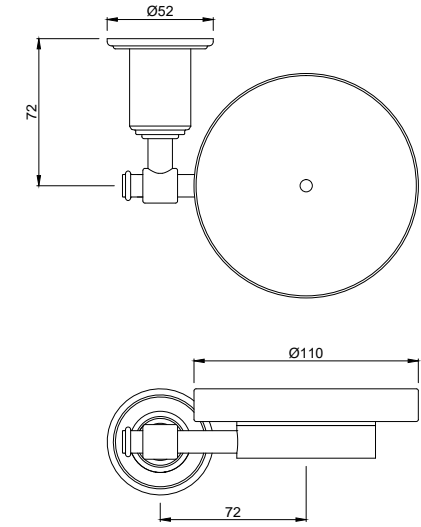

AVC-CHR-503731

Soap dish holder (frosted glass)