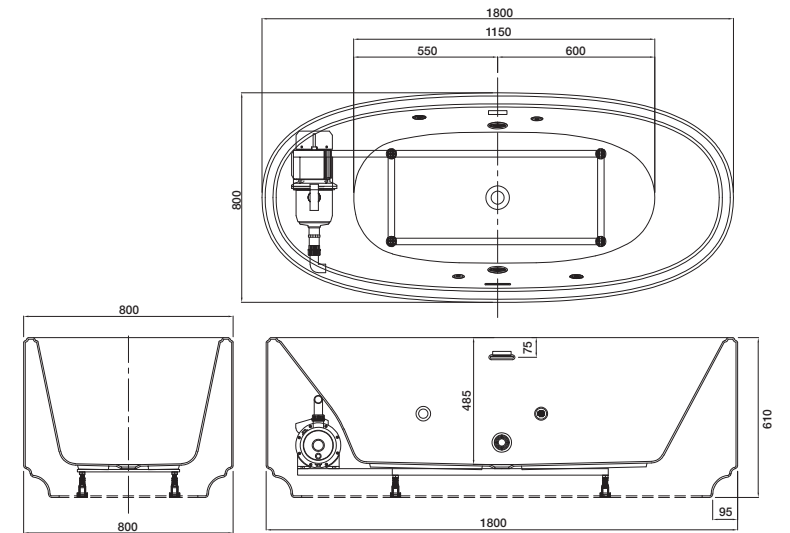

VCS-WHT-503953BIUFSM

Rimless wall hung WC with UF soft close slim seat cover, hinges, accessories set
Size: 560x370x345 mm

VCS-WHT-503753P180UFMZ

Rimless Bowl With Cistern For Coupled WC. UF Soft Close Slim Seat Cover, Hinges, Dual Flush Cistern Fitting With Back Inlet, Fixing Accessories, Accessories Set. Size: 660x380x800 mm, P Trap- 180 mm

VCS-WHT-503153

Blind Installation Wall Hung Bidet With Accessories Set. Size: 560x370x320 mm

VIC Wellness

ABT-WHT-FSBTVC5001

1800x800x485/610 mm free standing bathtub with chrome overflow and waste

AWL-WHT-FSBTVC5001OX