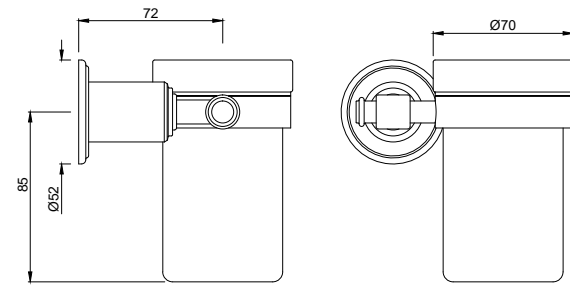

ACP-CHR-5032505

VIC pneumatic control plate

AVC-CHR-503771

Glass shelf 600mm long

AVC-CHR-503711

Single towel rail 600mm long

AVC-CHR-503721

Towel ring