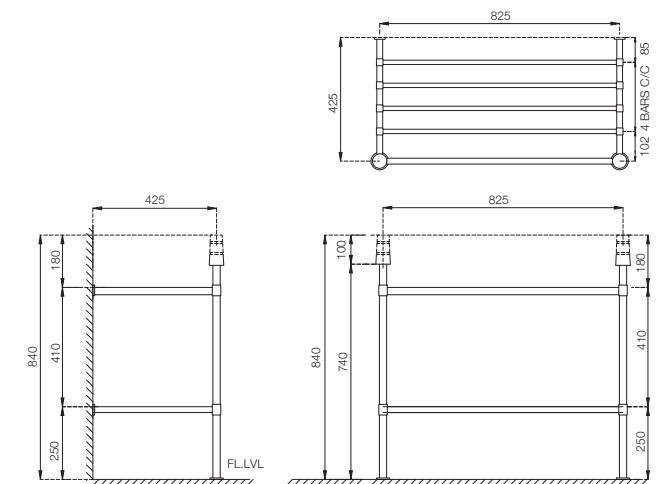

AVC-CHR-503785

Stainless steel frame for wall hung basin with towel rail and rack (compatible with VCS-WHT-503805)

Available in all 5 colours