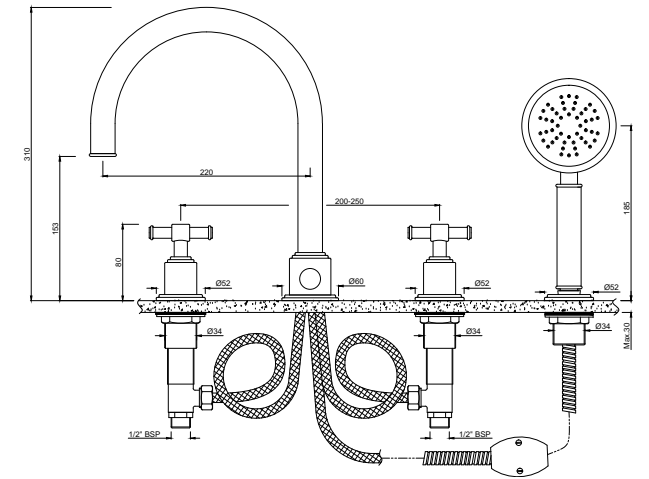

ALA-CHR-509453

Concealed body of two concealed stop cocks 200mm centre (without exposed parts)

VIC-CHR-505267

Wall mixer with provision for hand shower arrangement with connecting legs, wall flanges & wall bracket for hand shower

VIC-CHR-505277

4-hole bath tub mixer with 2 control cocks, spout & hand shower with 8mm dia & 1.5M flexible tube

VIC-CHR-505275

H-Type Bath and Shower Mixer (Without Shower & Shower Hose)

VIC-CHR-505215

Shower Mixer with Provision for Connection to Exposed Shower Pipe (VIC-50512II & VIC-505555) & Hand Shower, Wall Mounted