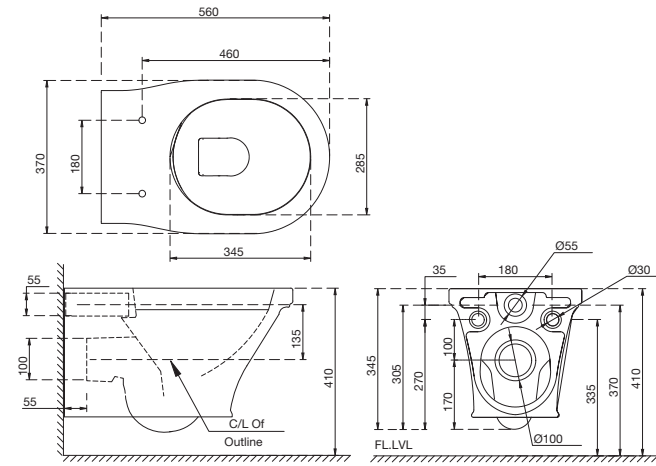

VCS-WHT-503953BIUFSM

Rimless wall hung WC with UF soft close slim seat cover, hinges, accessories set
Size: 560x370x345 mm