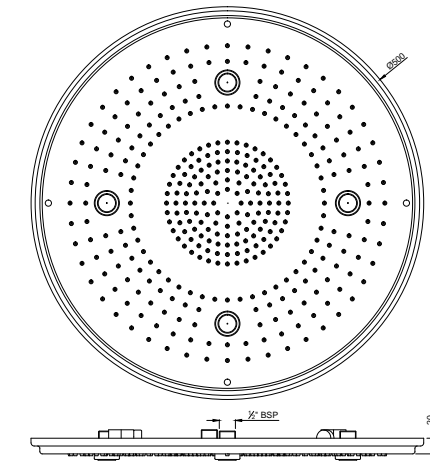

VIC-CHR-503041

2 way bib cock with wall flange

VIC-CHR-503053

Angular stop cock with wall flange

SPT-CHR-503429

VIC bathtub spout with wall flange

SPT-CHR-503465

VIC bathtub spout with button attachment for hand shower with wall flange

VIC-CHR-503859

Overhead shower 500mm round shape AISI 304 stainless steel

VIC-CHR-503483

Vic Shower Arm 450mm Long

VIC-CHR-503845SH

Vic Rainjoy Shower 500mm Round Shape, AISI 304 stainless steel without installation kit for false ceiling - 3-functions: Rain, Intense & 4 X Mist