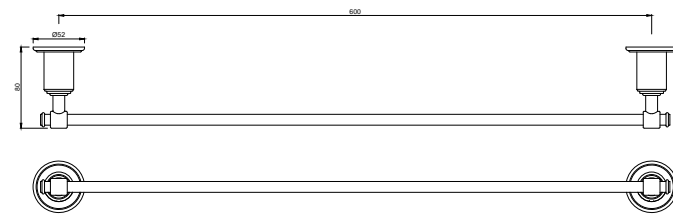

AVC-CHR-503711

Single towel rail 600mm long