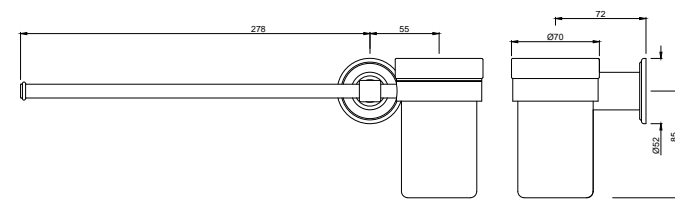

AVC-CHR-503745

Towel holder with tumbler (frosted glass)