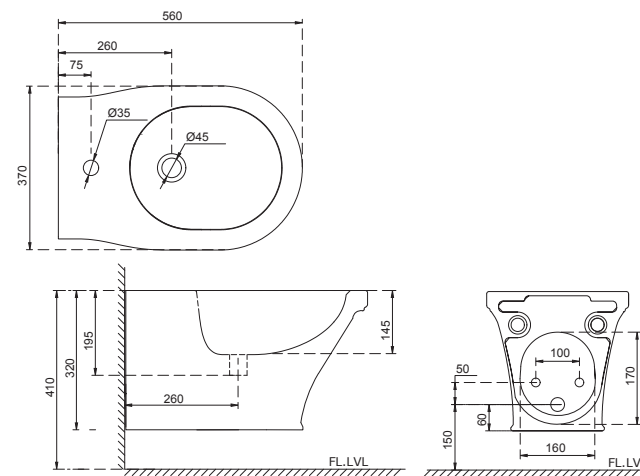

VCS-WHT-505901

Table top basin.
Size: 410x410x150 mm
Shape: round

VCS-WHT-505603

Counter top basin
Size: 560x590x155 mm
Shape: oval

VCS-WHT-505701

Under counter basin with fixing accessories
Size: 580x410x160 mm
Shape: oval

VCS-WHT-505805

Wall hung console basin with fixing accessories
Size: 1000x510x180 mm

VCS-WHT-505805W3TH

Wall hung console basin with three tap hole and fixing accessories
Size: 1000x510x180 mm
Shape: rectangular

VCS-WHT-503953BIUFSM

Rimless wall hung WC with UF soft close slim seat cover, hinges, accessories set
Size: 560x370x345 mm

VCS-WHT-503753P180UFMZ

Rimless Bowl With Cistern For Coupled WC. UF Soft Close Slim Seat Cover, Hinges, Dual Flush Cistern Fitting With Back Inlet, Fixing Accessories, Accessories Set. Size: 660x380x800 mm, P Trap- 180 mm

VCS-WHT-503153

Blind Installation Wall Hung Bidet With Accessories Set. Size: 560x370x320 mm

VIC Wellness

ABT-WHT-FSBTVC5001

1800x800x485/610 mm free standing bathtub with chrome overflow and waste

AWL-WHT-FSBTVC5001OX