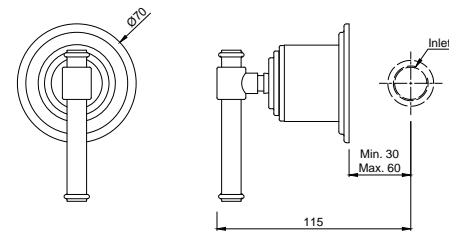

Concealed body for single lever wall mounted basin mixer (without exposed parts)

VIC-CHR-505213B

Single lever 1-hole bidet mixer with popup waste system with 575mm long braided hoses

VIC-CHR-505139K

Exposed parts kit of single lever shower mixer consisting of operating lever, wall flange with seal (compatible concealed part VIC-505139C is sold separately)