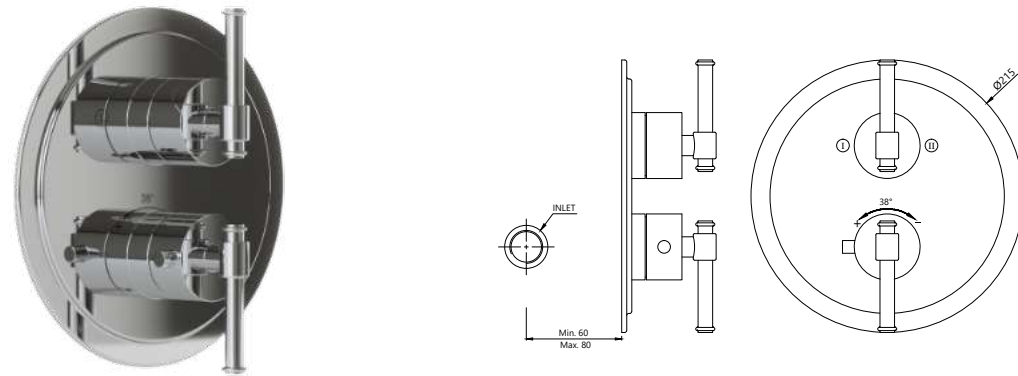

VIC-CHR-505277

4-hole bath tub mixer with 2 control cocks, spout & hand shower with 8mm dia & 1.5M flexible tube

VIC-CHR-505275

H-Type Bath and Shower Mixer (Without Shower & Shower Hose)

VIC-CHR-505215

Shower Mixer with Provision for Connection to Exposed Shower Pipe (VIC-50512II & VIC-505555) & Hand Shower, Wall Mounted