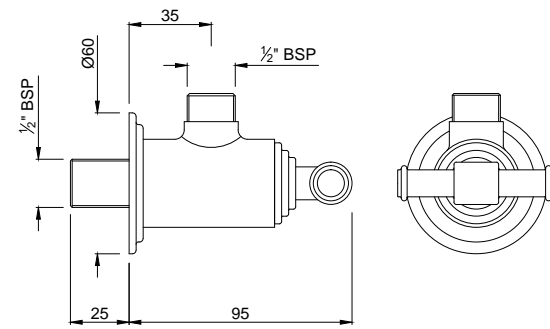

Angular stop cock with wall flange

SPT-CHR-503429

VIC bathtub spout with wall flange