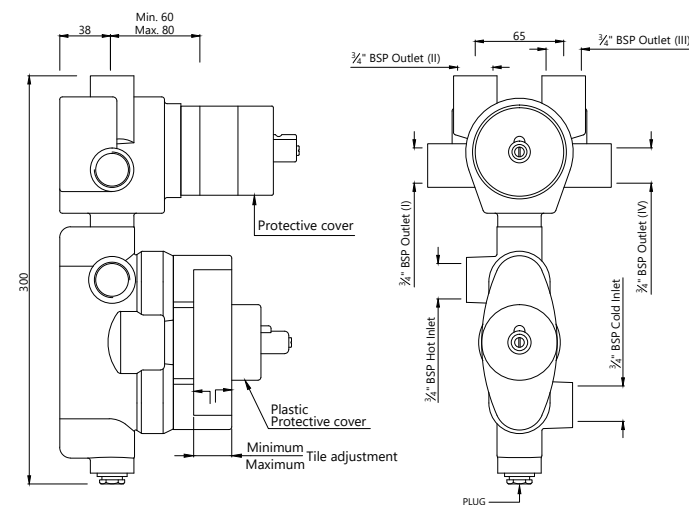

Exposed part kit of thermostatic shower mixer with 4-way diverter (compatible concealed part ALA-509685C is sold separately)

Exposed part kit of thermostatic shower mixer with 5-way diverter (compatible concealed part ALA-509687C is sold separately)

Concealed body of thermostatic shower mixer with 4-way diverter (without exposed parts)

Concealed body of thermostatic shower mixer with 5-way diverter (without exposed parts)