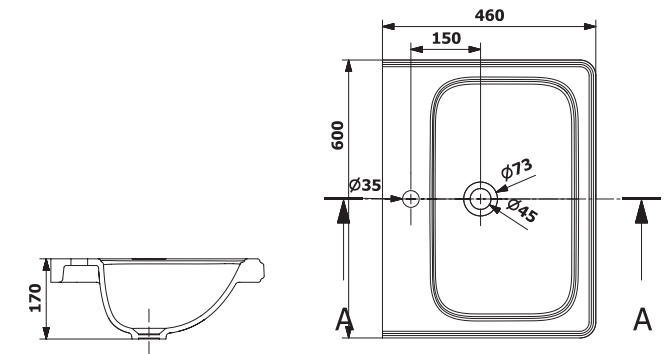

VCS-WHT-505601

Counter top basin.
Size: 600x460x170 mm
Shape: rectangular

VCS-WHT-505601W5TH

Counter top basin with 5 tap hole
Size: 600x460x170 mm
Shape: rectangular