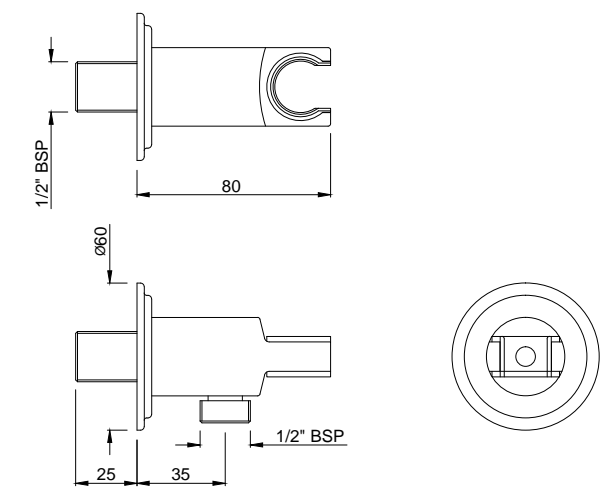

VIC-CHR-503555

Vic Wall Bracket for Hand Shower

VIC-CHR-5031211

Exposed shower pipe L-Type in round shape 20mm, size 1120X410mm (for connecting overhead shower)

VIC-CHR-503566

VIC wall outlet with shower hook