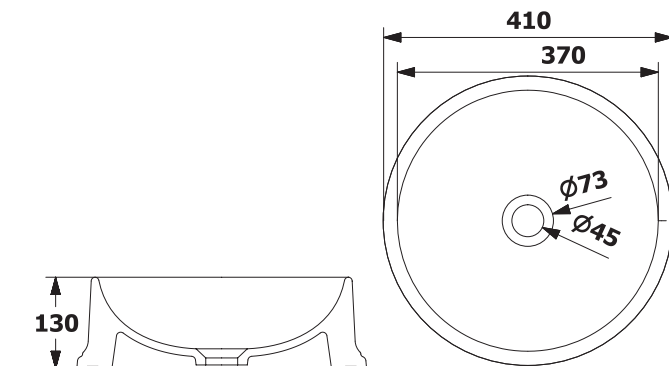

VCS-WHT-505301

Full pedestal for VCS-WHT-505801
Size: 210x180x700 mm

VCS-WHT-505601

Counter top basin.
Size: 600x460x170 mm
Shape: rectangular

VCS-WHT-505601W5TH

Counter top basin with 5 tap hole
Size: 600x460x170 mm
Shape: rectangular