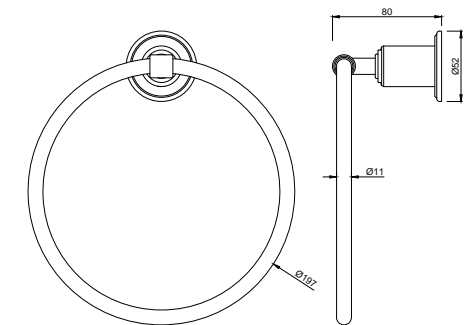

VIC-CHR-503555

Vic Wall Bracket for Hand Shower

VIC-CHR-5031211

Exposed shower pipe L-Type in round shape 20mm, size 1120X410mm (for connecting overhead shower)

VIC-CHR-503566

VIC wall outlet with shower hook

ACP-CHR-5032505

VIC pneumatic control plate

AVC-CHR-503771

Glass shelf 600mm long

AVC-CHR-503711

Single towel rail 600mm long

AVC-CHR-503721

Towel ring