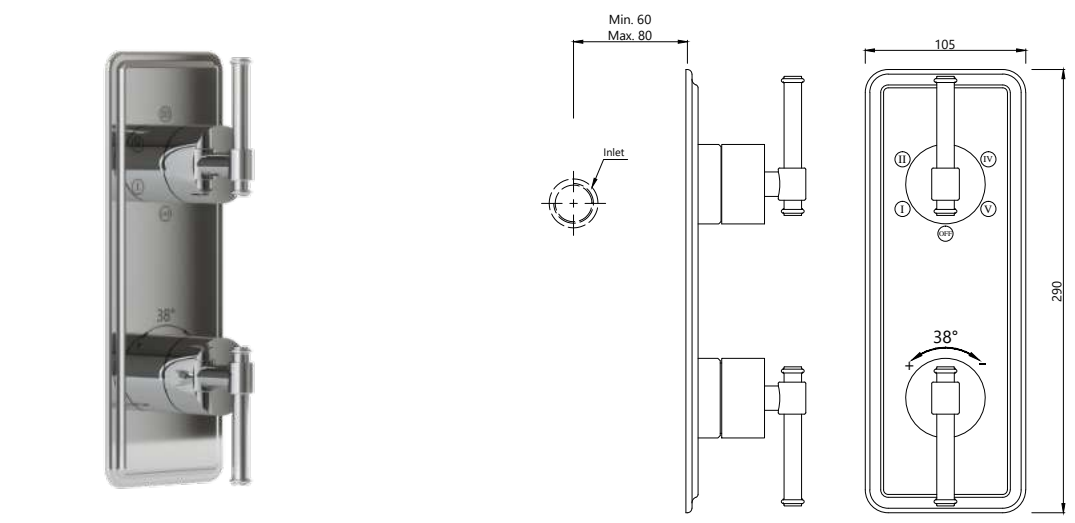

VIC-CHR-505687K

Exposed part kit of thermostatic shower mixer with 5-way diverter (compatible concealed part ALA-509687C is sold separately)

Concealed body of thermostatic shower mixer with 4-way diverter (without exposed parts)