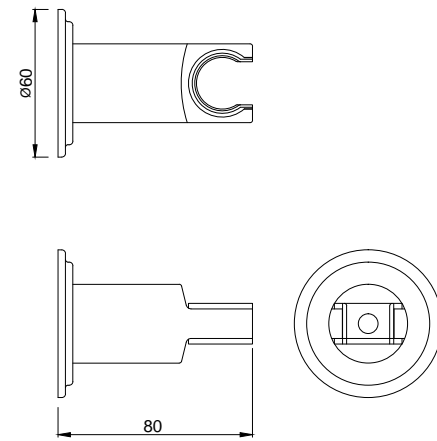

VIC-CHR-503845BR

False ceiling installation kit for Vic Rainjoy Shower 500mm consisting of 1 Bracket, 4 Anchors, 4 Stud bolts, 12 Hex nuts (Compatible with VIC-503845SH & VIC-503859SH)

VIC-CHR-503859SH

Vic Rainjoy Shower 500mm Round Shape, AISI 304 stainless steel without installation kit for false ceiling - 3-functions: Rain, Intense & Water fall

VIC-CHR-503845BR

False ceiling installation kit for Vic Rainjoy Shower 500mm consisting of 1 Bracket, 4 Anchors, 4 Stud bolts, 12 Hex nuts (Compatible with VIC-503845SH & VIC-503859SH)

VIC-CHR-503537

VIC hand shower 100mm round shape single flow with Rubit Cleaning System

VIC-CHR-503555

Vic Wall Bracket for Hand Shower

VIC-CHR-5031211

Exposed shower pipe L-Type in round shape 20mm, size 1120X410mm (for connecting overhead shower)

VIC-CHR-503566

VIC wall outlet with shower hook