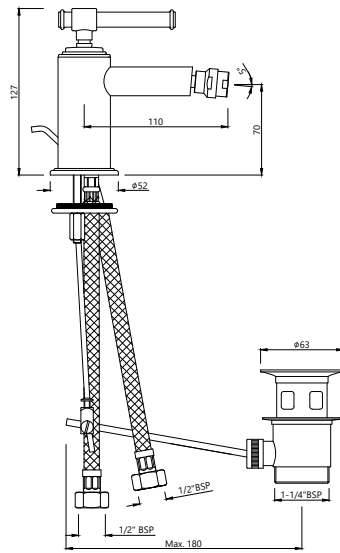

VIC-CHR-505213B

Single lever 1-hole bidet mixer with popup waste system with 575mm long braided hoses