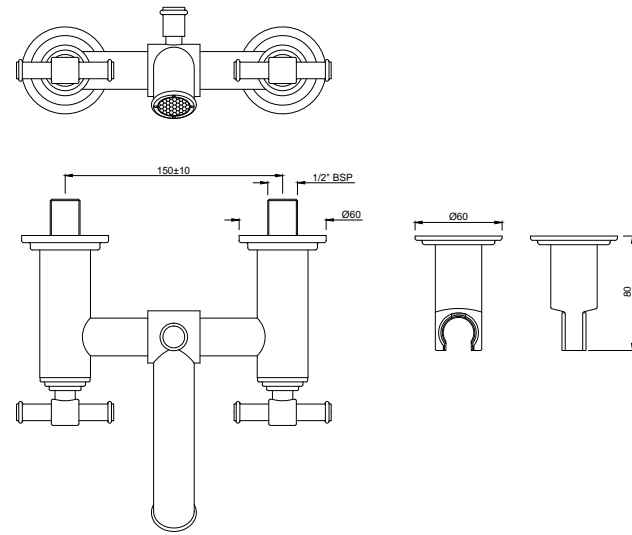

Wall mixer with provision for hand shower arrangement with connecting legs, wall flanges & wall bracket for hand shower

VIC-CHR-505277