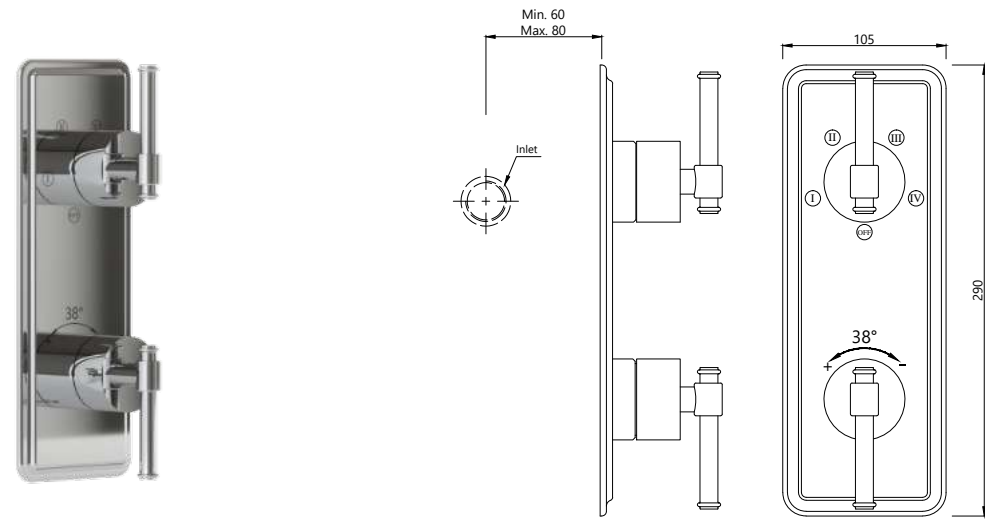

VIC-CHR-505683K

Exposed part kit of thermostatic shower mixer with 3-way diverter (compatible concealed part VIC-505683C is sold separately)

VIC-CHR-505683C

Concealed body of thermostatic shower mixer with 3-way diverter (without exposed parts)