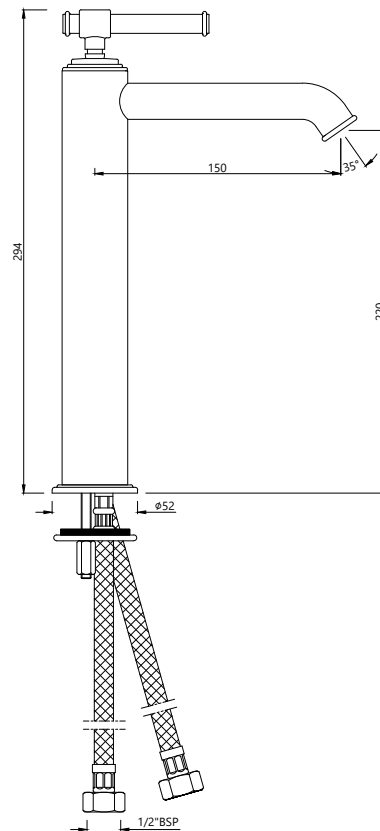

VIC Chrome (CHR)

Chrome (CHR)

VIC-CHR-503011B

Single lever basin mixer without popup waste with 450mm long braided hoses

VIC-CHR-503009B

Single lever tall boy without popup waste system with 450mm long braided hoses