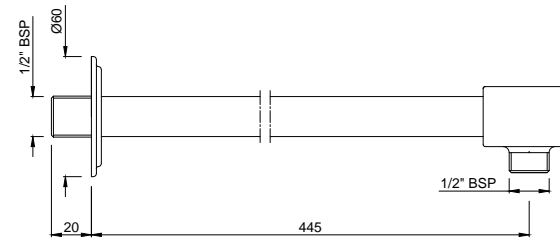

VIC-CHR-503859

Overhead shower 500mm round shape AISI 304 stainless steel

VIC-CHR-503483

Vic Shower Arm 450mm Long

VIC-CHR-503845SH

Vic Rainjoy Shower 500mm Round Shape, AISI 304 stainless steel without installation kit for false ceiling - 3-functions: Rain, Intense & 4 X Mist