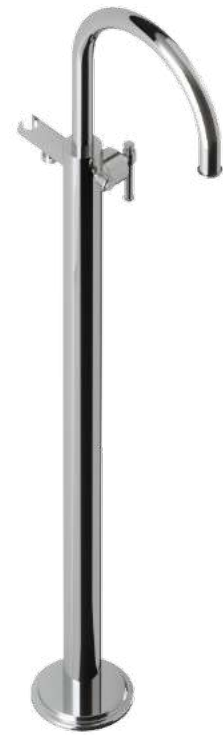

VIC-CHR-505139C

Concealed body of single lever shower mixer (without exposed parts)

VIC-CHR-505065K

Exposed parts kit of single Lever diverter consisting of operating lever, wall flange (with seals) & button only (compatible concealed part VIC-505065C is sold separately)

VIC-CHR-505065C

Concealed body of single lever diverter with 40mm cartridge & button assembly (without exposed parts)

VIC-CHR-505121K

Exposed parts of floor mounted single lever bath mixer with provision for hand shower, without hand shower & shower hose (compatible concealed part ALA-509121 is sold separately)