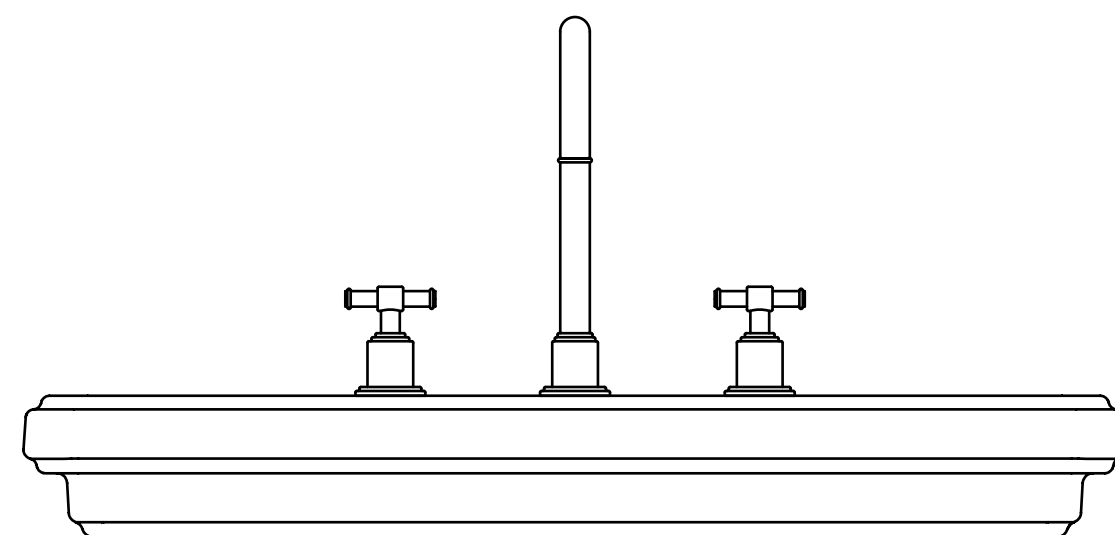

CLASSIC

Fusion between the contemporary refinement and the elegance of the past. The original imprinting of victorian details mixed with modern shapes and proportions, make Vic a great timeless classic in the bathroom and offers versatility thanks to its enriched purity. Vic dressed in gold bright PVD finish creates an extremely warm and luxurios atmosphere.