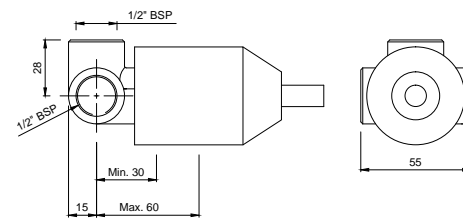

Concealed body of single lever shower mixer (without exposed parts)

VIC-CHR-505065K