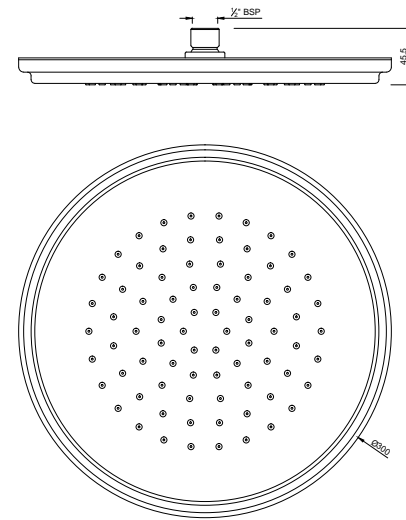

VIC-CHR-503041

2 way bib cock with wall flange

VIC-CHR-503053

Angular stop cock with wall flange

SPT-CHR-503429

VIC bathtub spout with wall flange

SPT-CHR-503465

VIC bathtub spout with button attachment for hand shower with wall flange

VIC-CHR-503859

Overhead shower 500mm round shape AISI 304 stainless steel

VIC-CHR-503483

Vic Shower Arm 450mm Long

VIC-CHR-503845SH

Vic Rainjoy Shower 500mm Round Shape, AISI 304 stainless steel without installation kit for false ceiling - 3-functions: Rain, Intense & 4 X Mist