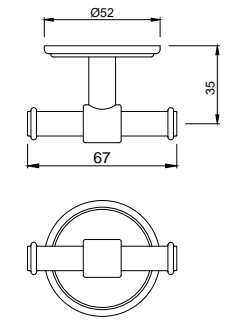

AVC-CHR-503761

Double robe hook