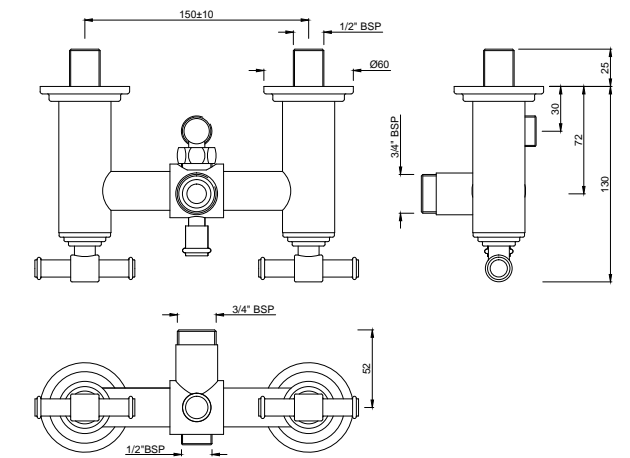

VIC-CHR-505277

4-hole bath tub mixer with 2 control cocks, spout & hand shower with 8mm dia & 1.5M flexible tube

VIC-CHR-505275

H-Type Bath and Shower Mixer (Without Shower & Shower Hose)

VIC-CHR-505215

Shower Mixer with Provision for Connection to Exposed Shower Pipe (VIC-50512II & VIC-505555) & Hand Shower, Wall Mounted