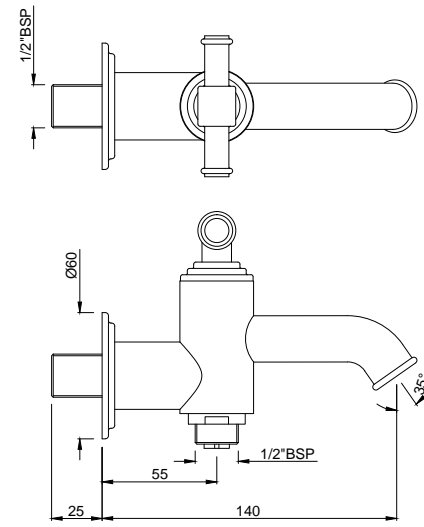

VIC-CHR-503053