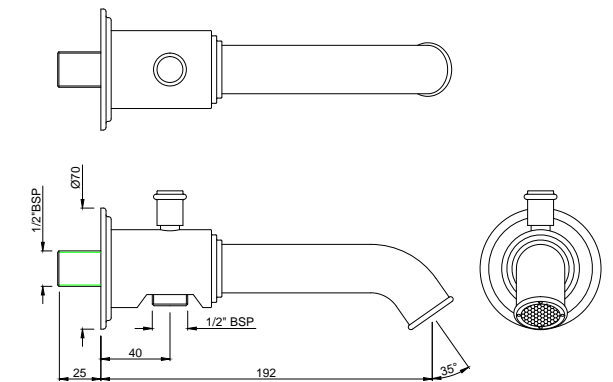

VIC-CHR-503041

2 way bib cock with wall flange

VIC-CHR-503053

Angular stop cock with wall flange

SPT-CHR-503429

VIC bathtub spout with wall flange

SPT-CHR-503465

VIC bathtub spout with button attachment for hand shower with wall flange