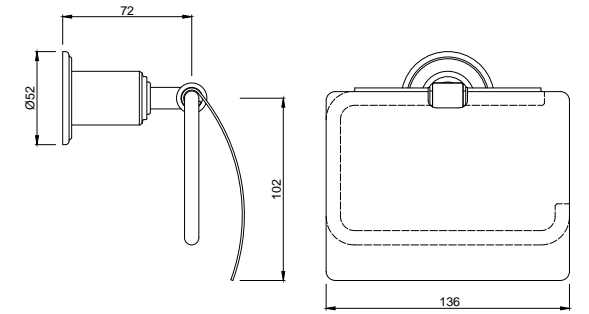

Available in all 5 colours

AVC-CHR-503739

Towel holder with soap dispenser (frosted glass)

AVC-CHR-503761

Double robe hook

AVC-CHR-503781

Towel rack 600mm long with lower hanger

AVC-CHR-503753