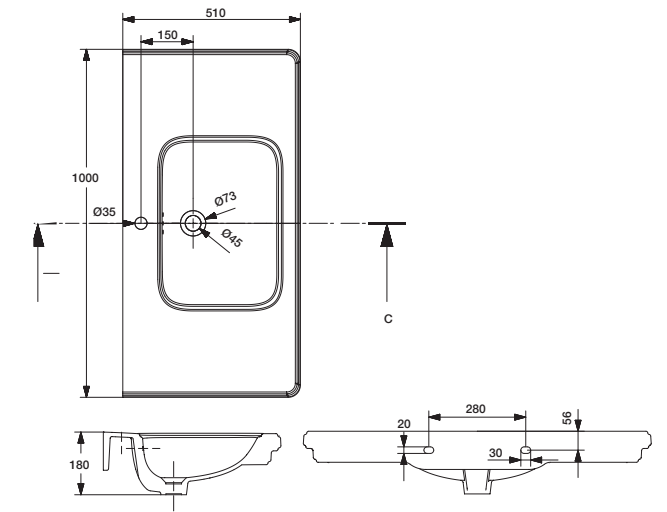

VCS-WHT-505301

Full pedestal for VCS-WHT-505801
Size: 210x180x700 mm

VCS-WHT-505601

Counter top basin.
Size: 600x460x170 mm
Shape: rectangular

VCS-WHT-505601W5TH

Counter top basin with 5 tap hole
Size: 600x460x170 mm
Shape: rectangular

VCS-WHT-505901

Table top basin.
Size: 410x410x150 mm
Shape: round

VCS-WHT-505603

Counter top basin
Size: 560x590x155 mm
Shape: oval

VCS-WHT-505701

Under counter basin with fixing accessories
Size: 580x410x160 mm
Shape: oval