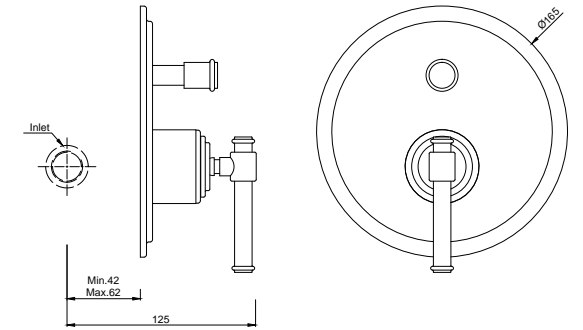

Exposed parts kit of single Lever diverter consisting of operating lever, wall flange (with seals) & button only (compatible concealed part VIC-505065C is sold separately)