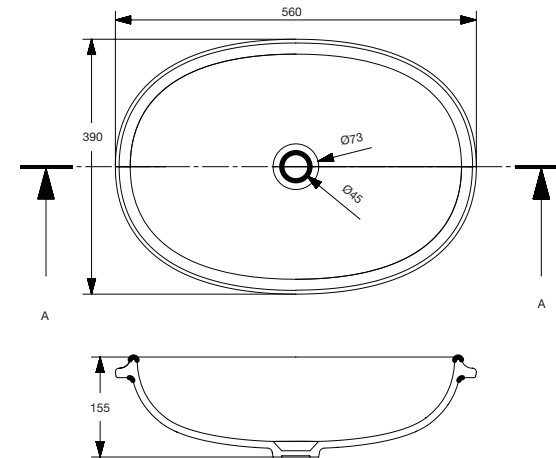

VCS-WHT-505603

Counter top basin
Size: 560x590x155 mm
Shape: oval