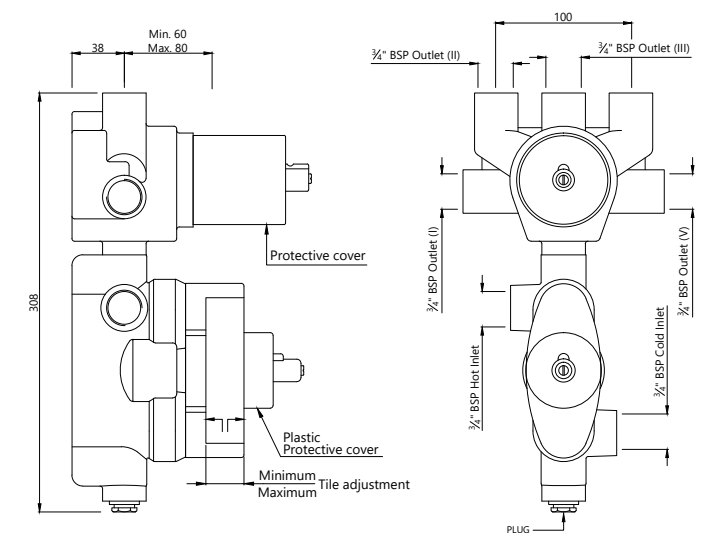

Concealed body of thermostatic shower mixer with 5-way diverter (without exposed parts)