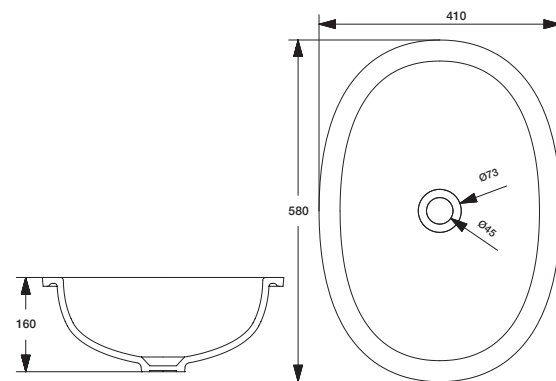

Toilet roll holder with flap

VIC Ceramics

VCS-WHT-505801

Wall hung basin with fixing accessories
Size: 700x510x180 mm

VCS-WHT-505801W5TH

Wall hung basin with 5 tap hole and fixing accessories
Size: 700x510x180 mm

VCS-WHT-505301

Full pedestal for VCS-WHT-505801
Size: 210x180x700 mm

VCS-WHT-505601

Counter top basin.
Size: 600x460x170 mm
Shape: rectangular

VCS-WHT-505601W5TH

Counter top basin with 5 tap hole
Size: 600x460x170 mm
Shape: rectangular

VCS-WHT-505901

Table top basin.
Size: 410x410x150 mm
Shape: round

VCS-WHT-505603

Counter top basin
Size: 560x590x155 mm
Shape: oval

VCS-WHT-505701

Under counter basin with fixing accessories
Size: 580x410x160 mm
Shape: oval