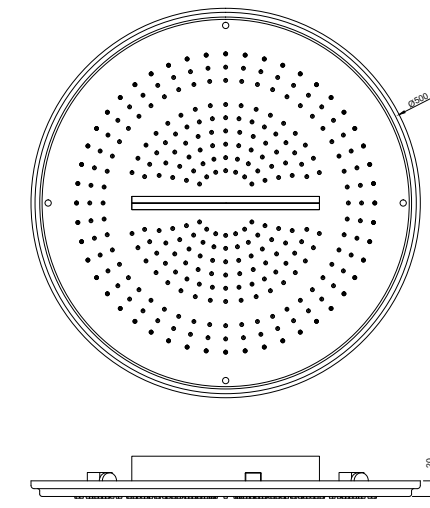

VIC-CHR-503859SH

Vic Rainjoy Shower 500mm Round Shape, AISI 304 stainless steel without installation kit for false ceiling - 3-functions: Rain, Intense & Water fall

VIC-CHR-503845BR

False ceiling installation kit for Vic Rainjoy Shower 500mm consisting of 1 Bracket, 4 Anchors, 4 Stud bolts, 12 Hex nuts (Compatible with VIC-503845SH & VIC-503859SH)