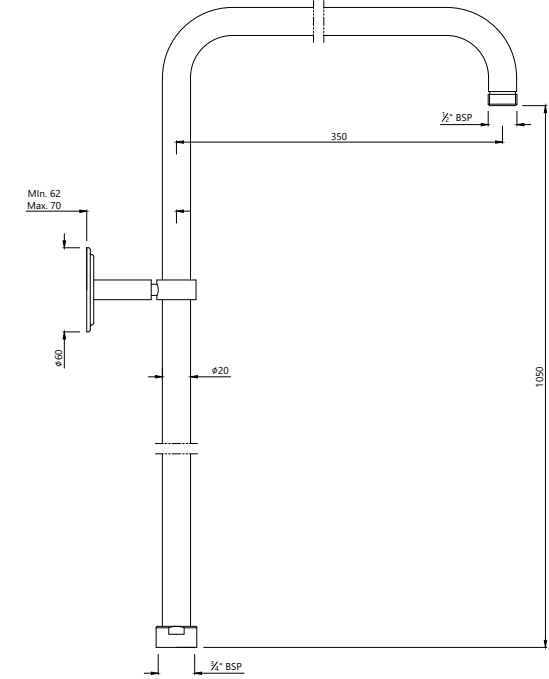

VIC hand shower 100mm round shape single flow with Rubit Cleaning System

VIC-CHR-503555

Vic Wall Bracket for Hand Shower

VIC-CHR-5031211