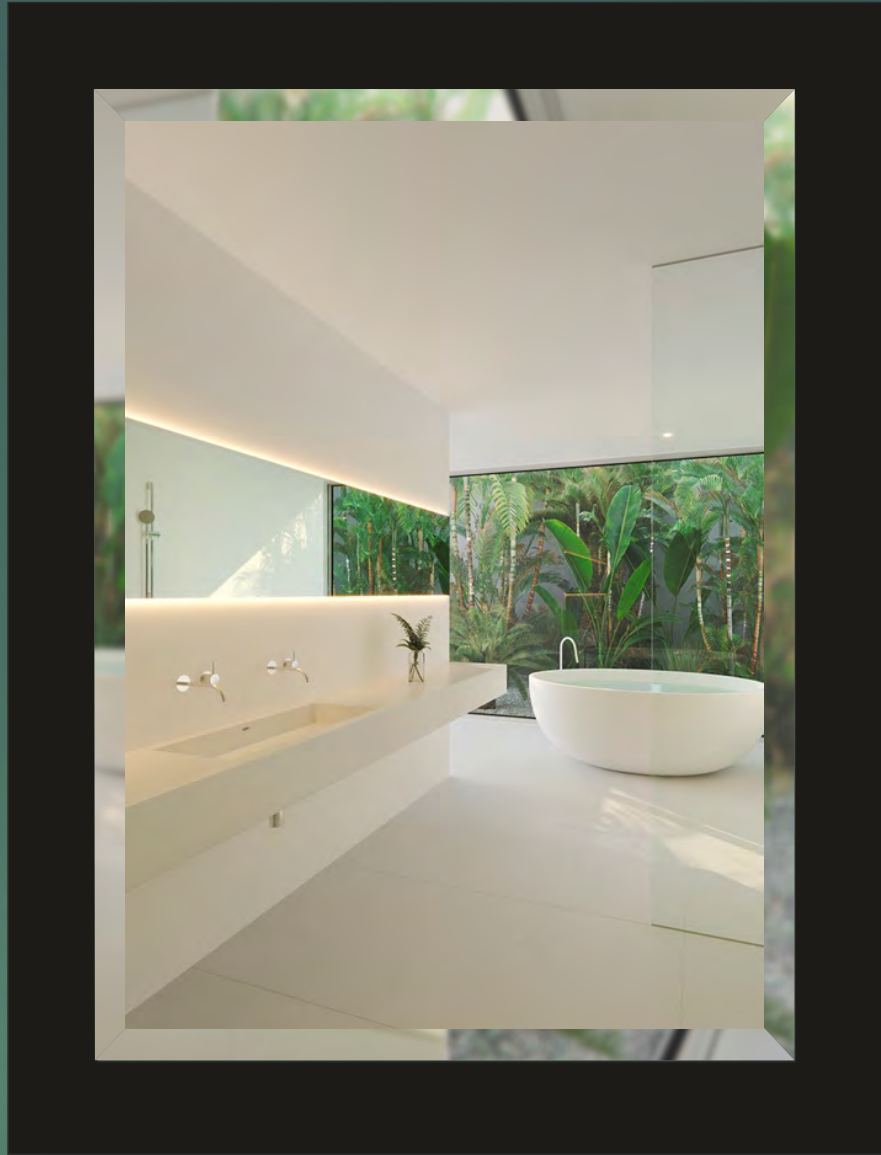

TR 6077

BEVELLED
MIRROR

	LENGTH	WIDTH	HIGHT	M.R.P
DOUBLE LAYER, PURE BLACK	600	12	450	₹2660/-