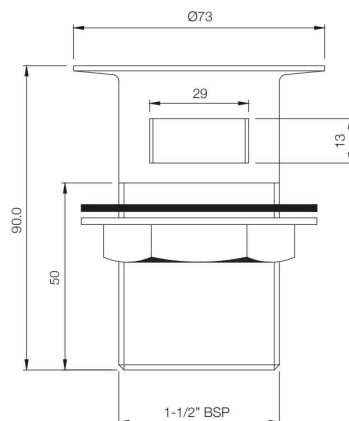

ALE-544NFT
Waste Coupling Full Thread, 32 mm
Also available ALE-544NHT
Waste Coupling Half Thread, 32 mm
MRP: Rs. 425/425