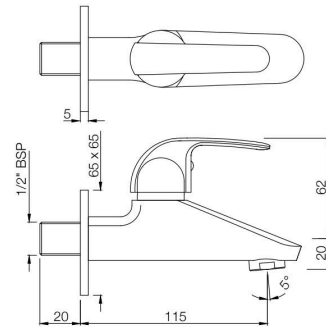

ORB-105041
2-Way Bib Cock with Wall Flange
MRP: Rs. 1,400