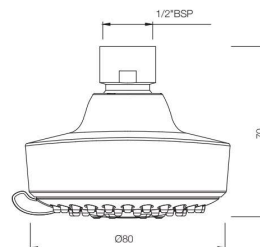

SHOWERS

OVERHEAD SHOWERS

EOS-1995

Overhead Shower 80 mm dia Round Shape Multi Flow (ABS Body Chrome Plated with Gray Face Plate) with Rubit Cleaning System
MRP: Rs. 1,600

HAND SHOWERS

SAE-1929SH555

Hand Shower Pack (Single flow 80mm round shape hand shower with 1.5M long spirochrome flex hose & wall bracket, 1929, 547D8 & 555)
MRP: Rs. 1,925

SAE-551SH555

Hand Shower Pack (Single flow 70mm round shape hand shower with 1.5M long spirochrome flex hose & wall bracket, 551, 547D8 & 555)
MRP: Rs. 1,675