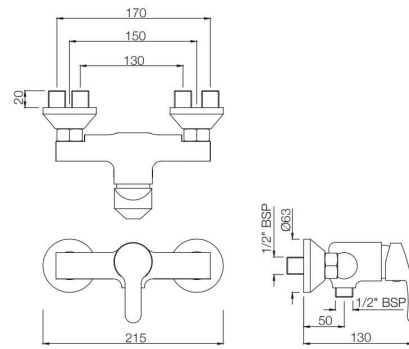

Quarter Turn

BASIN

COS-103001M

Pillar Cock
MRP: Rs. 1,400

COSMO

BASIN

COS-103021M
Pillar Cock with Extension Body
MRP: Rs. 2,050

COS-103127
Swan Neck Tap With Right Hand Operating
MRP: Rs. 1,700