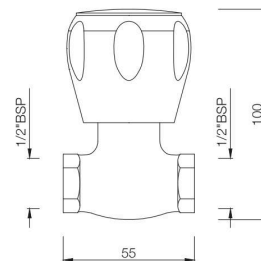

SUMTHING SPECIAL

SQT-512AKN
2-Way Long Body Bib Cock
with Wall Flange
MRP: Rs. 1,450

SQT-512ANKN
2-Way Bib Cock with Wall Flange
MRP: Rs. 1,375

TAPS

SQT-513BKN
Stop Cock, Female End
MRP: Rs. 850