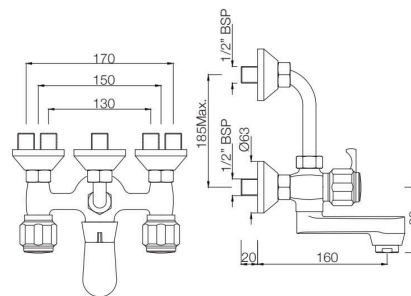

DELUX

DLX-508KN

Pillar Cock Super Deluxe with Aerator
MRP: Rs. 1,250

BATH & SHOWER

DLX-517KN

Wall Mixer with Telephone Shower Arrangement only
with Crutch (with Bush & Piston Delux Diverter Fitting
Bracket) with Aerator
MRP: Rs. 4,400

DLX-517BKN

Wall Mixer with 115 mm Long Bend Pipe for
Connection to Overhead Shower (with Bush &
Piston Diverter Fitting) with Aerator
MRP: Rs. 4,400