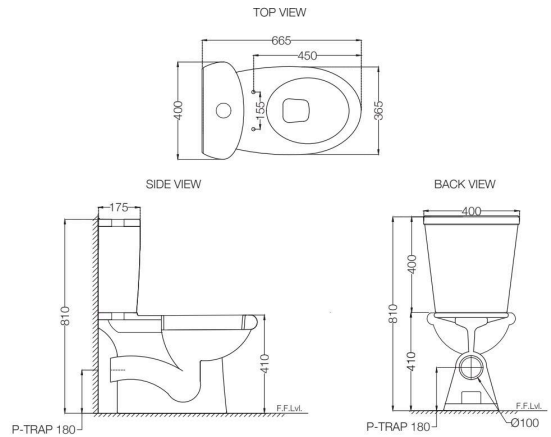

CMS-WHT-103801

Wall Hung Basin With Fixing Accessories, Size: 540x395x185 mm

MRP: Rs. 2,525

CMS-WHT-103301

Full Pedestal For 103801, 103803

MRP: Rs. 1,625 | Set MRP: Rs. 4,150