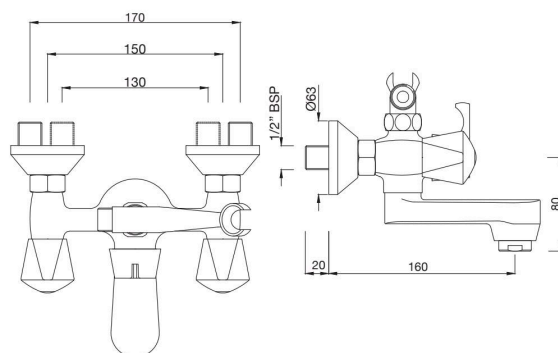

TQT-517B
Wall Mixer with 115 mm Long Bend Pipe for
Connection to Overhead Shower (with Bush
& Piston Diverter Fitting) with Aerator
MRP: Rs. 4,400