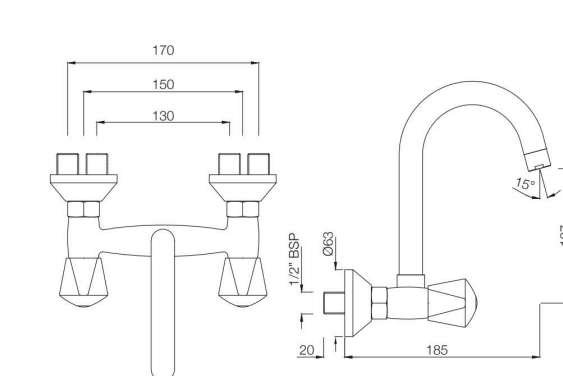

TROPICAL

BATH & SHOWER

KITCHEN