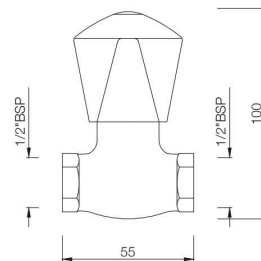

TROPICAL

TQT-512AN
Two Way Bib Cock with Wall Flange
MRP: Rs. 1,375

TQT-513B
Stop Cock, Female End
MRP: Rs. 850