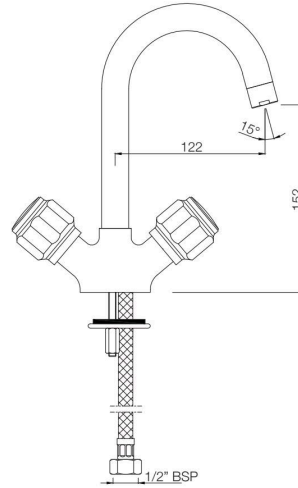

DLX-522S

Sink Cock with Swinging Pipe Spout
(Wall Mounted Model)
MRP: Rs. 1,625

DLX-523S

Sink Cock with Swinging Pipe Spout
(Table Mounted Model)
MRP: Rs. 1,925

DELUX

TAPS

DLX-511KN
Bib Cock Short Body
MRP: Rs. 875