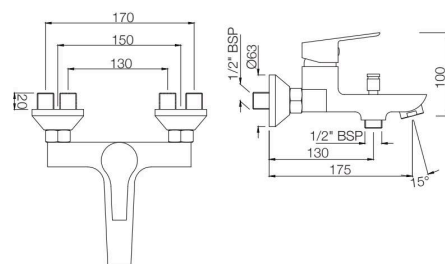

APR-101149

Single Lever Exposed Shower Mixer for Connection
to Hand Shower with Connecting Legs & Wall Flanges
MRP: Rs. 3,350