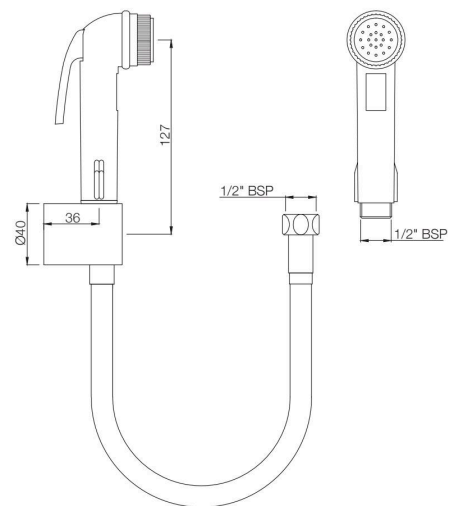

ALE-CHR-583

Hand Shower (Health Faucet) (ABS Body) with 1.2 Meter Long PVC Tube & Wall Hook
 MRP: Rs. 900

ALE-IVY-583

Hand Shower (Health Faucet) (ABS Body) with 1.2 Meter Long PVC Tube & Wall Hook
 MRP: Rs. 825

ALLIED

ALE-BLK-583

Hand Shower (Health Faucet) (ABS Body)
with 1.2 Meter Long PVC Tube & Wall Hook
MRP: Rs. 825

ALE-CHR-585

Hand Shower (Health Faucet) (ABS Body)
with 1 Meter Long Easy Flex Tube in
Chrome Finish & Wall Hook
MRP: Rs. 1,050

ALE-IVY-585

Hand Shower (Health Faucet) (ABS Body) with
1 Meter Long Easy Flex Tube in Chrome Finish
& Wall Hook
MRP: Rs. 925

ALLIED

ALE-BLK-585

Hand Shower (Health Faucet) (ABS Body) with 1 Meter Long Easy Flex Tube in Chrome Finish & Wall Hook
MRP: Rs. 925