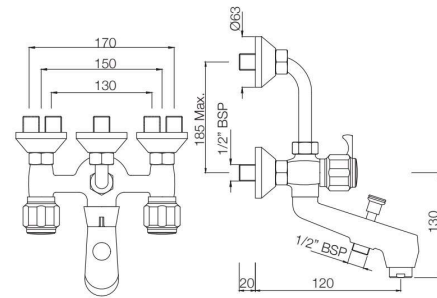

DLX-517BKN

Wall Mixer with 115 mm Long Bend Pipe for
Connection to Overhead Shower (with Bush &
Piston Diverter Fitting) with Aerator
MRP: Rs. 4,400

DELUX

BATH & SHOWER

DLX-519KN
Wall Mixer 3-in-1 System with 115 mm
Bend Pipe & Aerator
MRP: Rs. 4,950