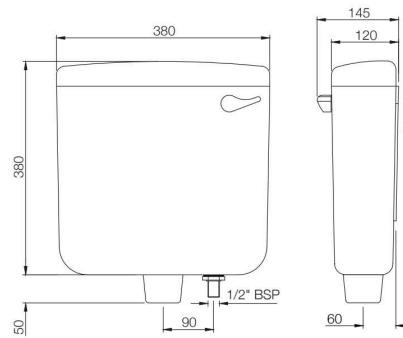

CISTERNS

WHE-WHT-183NT

Smart Single Flush Wall Hung Cistern (Compatible with 39mm Drainage Pipes) Installation Kit, but without Drainage Pipes (Suitable for Orissa Pan)
MRP: Rs. 1,500

WHE-WHT-183NL

Smart Single Flush Wall Hung Cistern with 39mm Drainage L-bend Pipe with Gasket & Installation Kit (Suitable for EWC)
MRP: Rs. 1,650