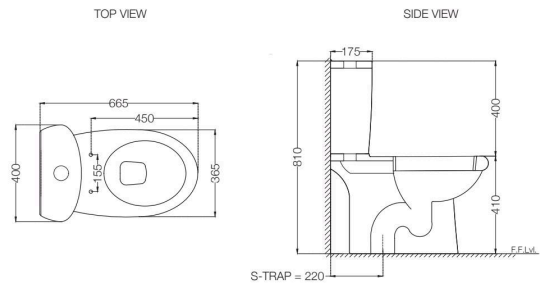

CMS-WHT-103751S220NPP

Bowl For Coupled WC With PP Normal Close Seat Cover, Hinges, Fixing Accessories And Accessories Set, Size : 400x665x810 mm, S Trap - 220 mm
MRP: Rs. 5,800

CMS-WHT-103201

Cistern With Dual Flush Cistern Fitting For 103751S220SPP/ NPP, 103751P180NPP/ SPP
MRP: Rs. 3,200 | Set MRP: Rs. 9,000