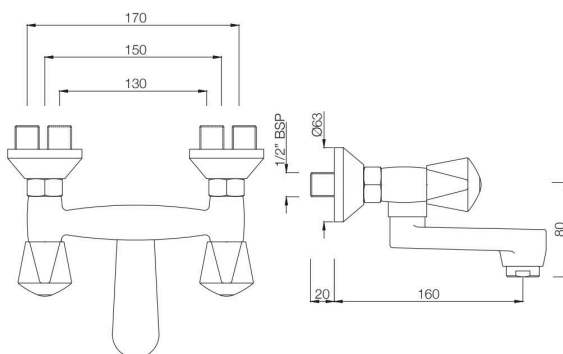

TROPICAL

BATH & SHOWER

KITCHEN