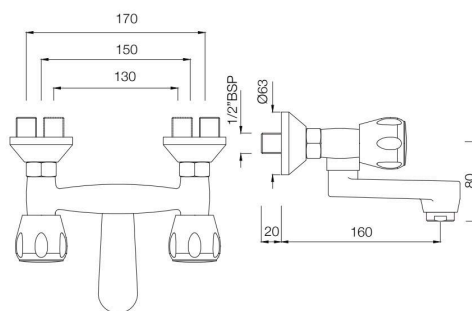

SUMTHING SPECIAL

BATH & SHOWER

SQT-519KN

Wall Mixer 3-in-1 System with 115 mm Bend Pipe and Aerator
MRP: Rs. 4,950

SQT-520KN

Wall Mixer Non-telephonic Shower System with Aerator
MRP: Rs. 2,925

KITCHEN

SQT-521S

Sink Mixer with Swinging Pipe Spout (Wall Mounted Model)
MRP: Rs. 3,250