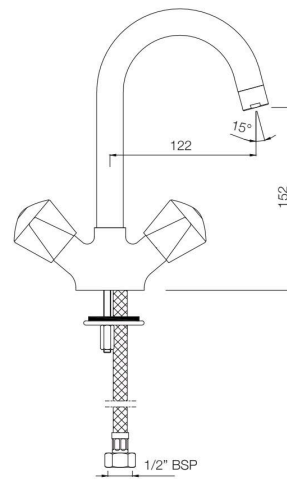

TQT-522S
Sink Cock with Swinging Pipe Spout
(Wall Mounted Model)
MRP: Rs. 1,625

TQT-523S
Sink Cock with Swinging Pipe Spout
(Table Mounted Model)
MRP: Rs. 1,925

TROPICAL

TAPS

TQT-511
Bib Cock Short Body
MRP: Rs. 875