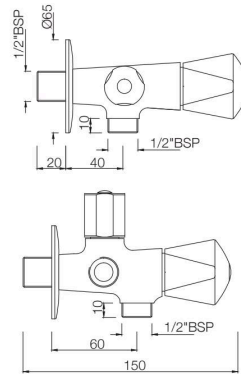

TQT-526N

Basin Inlet Connection (Angle Valve)
MRP: Rs. 725