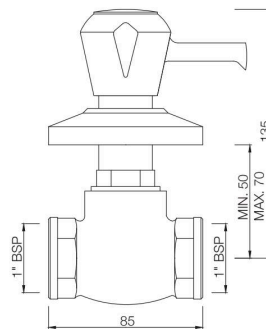

MARVEL

TAPS

MQT-514CKN

Concealed Stop Cock Heavy Body with Cap, Size: 20 mm
MRP: Rs. 1,200

MQT-514EKN

Concealed Stop Cock with Sliding Flange, Size: 15 mm
Also available MQT-514FKN in Size: 20 mm
MRP: Rs. 1,050/1,150

MVF-551

Flush Cock with Wall Flange, 25 mm size with Lever Handle
MRP: Rs. 2,075