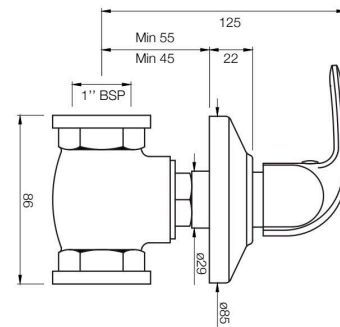

ORBIT

TAPS

ORB-105081
Flush Cock with Wall Flange, Size 25mm
MRP: Rs. 2,100