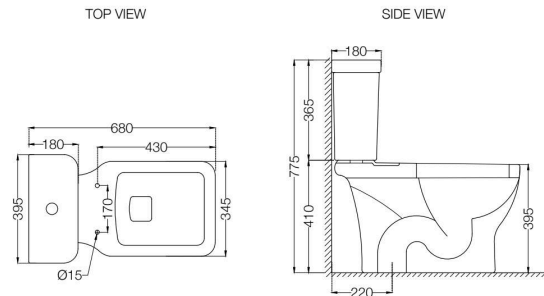

ASPIRE

AIS-WHT-101351NPPSMZ

Bowl With Cistern For Extended Wall Hung WC With PP Normal Close Slim Seat Cover, Hinges, Dual Flush Cistern Fitting And Accessories Set, Size: 395x670x750 mm MRP: Rs. 7,900

AIS-WHT-101351SPPSMZ

Bowl With Cistern For Extended Wall Hung WC With PP Soft Close Slim Seat Cover, Hinges, Dual Flush Cistern Fitting And Accessories Set, Size: 395x670x750 mm MRP: Rs. 8,200

AIS-WHT-101751S220NPPSMZ

Bowl With Cistern For Coupled WC With PP Normal Close Slim Seat Cover, Hinges, Dual Flush Cistern Fitting, Fixing Accessories And Accessories Set, Size: 395x680x775 mm, S Trap- 220 mm MRP: Rs. 7,250

AIS-WHT-101751S220SPPSMZ

Bowl With Cistern For Coupled WC With PP Soft Close Slim Seat Cover, Hinges, Dual Flush Cistern Fitting, Fixing Accessories and Accessories Set, Size: 395x680x775 mm, S Trap- 220 mm MRP: Rs. 7,550