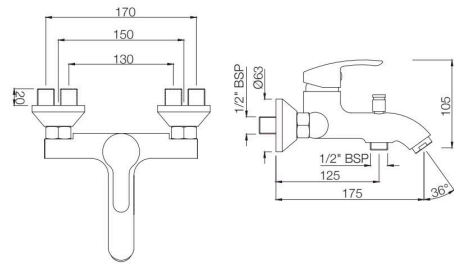

COS-103149

Single Lever Exposed Shower Mixer for Connection to Hand Shower with Connecting Legs & Wall Flanges
MRP: Rs. 3,350