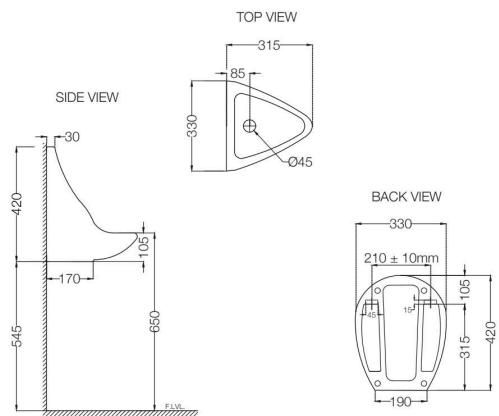

ECS-WHT-253
 Urinal With Fixing Accessories,
 Size: 330x315x420 mm
 MRP: Rs. 1,590

SANITARYWARE BOWLS

In its Sanitaryware range, Essco also provides you with a wide range of designs and features in bowls, cisterns and more. Sanitaryware items mentioned below can be purchased separately as per your requirement.