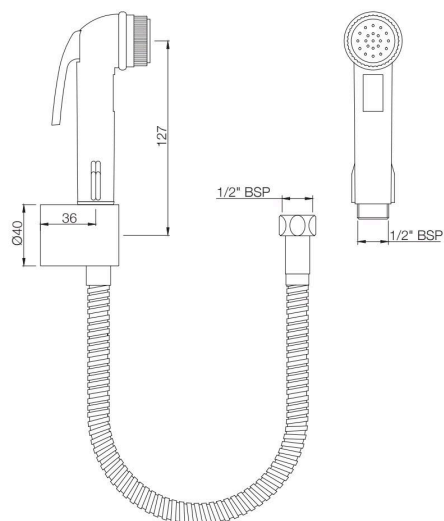

ALLIED

ALE-BLK-583

Hand Shower (Health Faucet) (ABS Body)
with 1.2 Meter Long PVC Tube & Wall Hook
MRP: Rs. 825

ALE-CHR-585

Hand Shower (Health Faucet) (ABS Body)
with 1 Meter Long Easy Flex Tube in
Chrome Finish & Wall Hook
MRP: Rs. 1,050

ALE-IVY-585

Hand Shower (Health Faucet) (ABS Body) with
1 Meter Long Easy Flex Tube in Chrome Finish
& Wall Hook
MRP: Rs. 925

ALLIED

ALE-BLK-585

Hand Shower (Health Faucet) (ABS Body) with 1 Meter Long Easy Flex Tube in Chrome Finish & Wall Hook
MRP: Rs. 925

ALE-CHR-593

Hand Shower (Health Faucet) (ABS Body) with 8mm dia, 1.2 Meter Long Flexible Tube & Wall Hook
MRP: Rs. 1,200

ALE-IVC-593

Hand Shower (Health Faucet) (ABS Body) with 8mm Dia, 1.2 Meter Long Flexible Tube & Wall Hook
MRP: Rs. 1,025