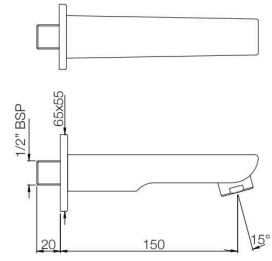

APR-101081
Flush Cock with Wall Flange, Size: 25 mm
MRP: Rs. 2,025

ASPIRE

BATH TUB SPOUT

SPE-101429
Aspire Bath Tub Spout with Wall Flange
MRP: Rs. 1,050

SPE-101463
Aspire Bath Tub Spout with Button Attachment
for Hand Shower with Wall Flange
MRP: Rs. 1,650

ASPIRE

SANITARYWARE

ASPIRE

AIS-WHT-101951NPPSM

Wall Hung WC With PP Normal Close Slim Seat Cover, Hinges, Accessories Set, Size: 340x510x360 mm
MRP: Rs. 5,500

AIS-WHT-101951SPPSM

Wall Hung WC With PP Soft Close Slim Seat Cover, Hinges, Accessories Set, Size: 340x510x360 mm
MRP: Rs. 5,800