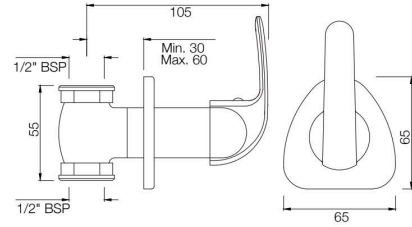

ORB-105067
2-Way Angular Stop Cock with Wall Flange
MRP: Rs. 1,475

ORBIT

TAPS

ORB-105069
Concealed Stop Cock, Reduced Body with Adjustable Wall Flange, Size 15mm
MRP: Rs. 1,025

ORB-105099
Concealed Stop Cock, Reduced Body with Adjustable Wall Flange, Size 20mm
MRP: Rs. 1,125