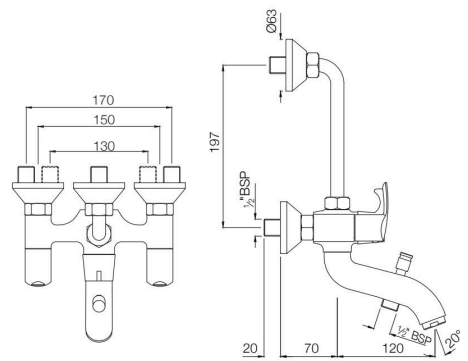

COSMO

BATH & SHOWER

COS-103273

Wall Mixer with provision for Overhead Shower with 115 mm Long Bend Pipe on Upper Side, Connecting Legs & Wall Flanges
MRP: Rs. 4,550

COS-103281

Wall Mixer 3-in-1 System with provision for both Hand Shower & Overhead Shower, complete with 115 mm Long Bend Pipe, Connecting Legs & Wall Flange (without Hand & Overhead Shower)
MRP: Rs. 5,000

KITCHEN

COS-103309N

Sink Mixer with Swinging Spout (Wall Mounted Model) with Connecting Legs & Wall Flanges
MRP: Rs. 3,100