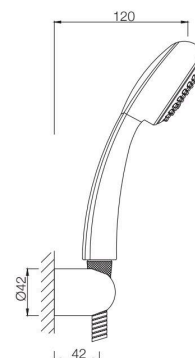

SHOWERS

OVERHEAD SHOWERS

EOS-1995

Overhead Shower 80 mm dia Round Shape Multi Flow (ABS Body Chrome Plated with Gray Face Plate) with Rubit Cleaning System
MRP: Rs. 1,600

HAND SHOWERS

SAE-1929SH555

Hand Shower Pack (Single flow 80mm round shape hand shower with 1.5M long spirochrome flex hose & wall bracket, 1929, 547D8 & 555)
MRP: Rs. 1,925

SAE-551SH555

Hand Shower Pack (Single flow 70mm round shape hand shower with 1.5M long spirochrome flex hose & wall bracket, 551, 547D8 & 555)
MRP: Rs. 1,675