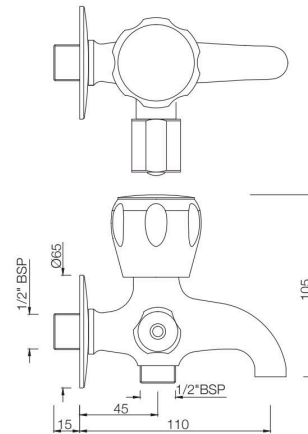

SQT-511AKN
Bib Cock With Nozzle
MRP: Rs. 950

SQT-512KN
Long Body Bib Cock with Wall
Flange & Aerator
MRP: Rs. 1,325

SUMTHING SPECIAL

SQT-512AKN
2-Way Long Body Bib Cock
with Wall Flange
MRP: Rs. 1,450

SQT-512ANKN
2-Way Bib Cock with Wall Flange
MRP: Rs. 1,375