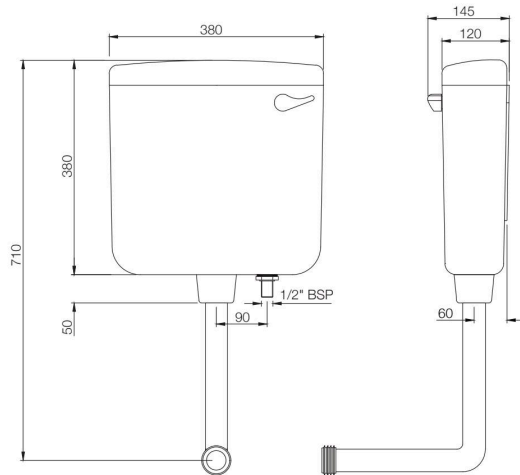

WHE-WHT-183NT

Smart Single Flush Wall Hung Cistern (Compatible with 39mm Drainage Pipes) Installation Kit, but without Drainage Pipes (Suitable for Orissa Pan)
MRP: Rs. 1,500