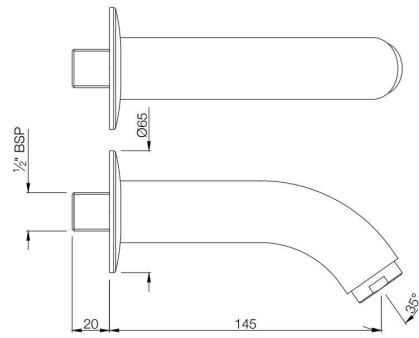

COS-103099
Concealed Stop Cock, reduced body with
Adjustable Wall Flange, Size: 20 mm
MRP: Rs. 1,125

COS-103081
Flush Cock with Wall Flange, Size: 25 mm
MRP: Rs. 2,025

COSMO

BATH TUB SPOUT

SPE-103429
Cosmo Bath Tub Spout with Wall Flange
MRP: Rs. 1,050