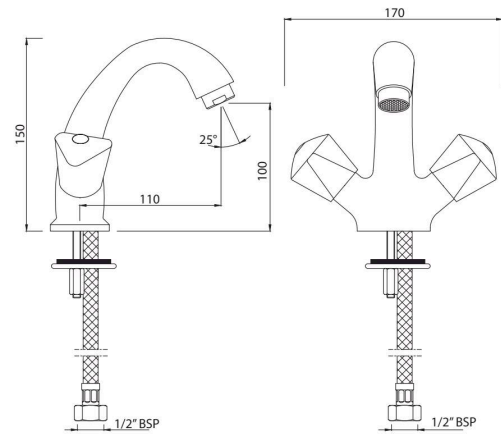

TROPICAL

Quarter Turn

BASIN

TQT-516A

Central Hole Basin Mixer with 'U' shape Round Casted Spout with 450 mm Long Braided Hoses
MRP: Rs. 2,675

TQT-510

Swan Neck Tap with Left Hand Operating Knob with Aerator
Also available TQT-510A with Right Hand Operating Knob with Aerator
MRP: Rs. 1,675/1,675