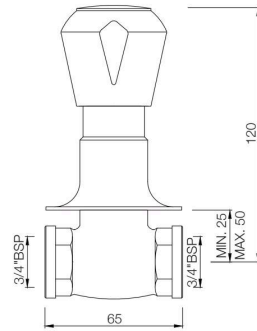

MQT-514AKN
Concealed Stop Cock Heavy Body
with Cap, Size: 15 mm
MRP: Rs. 1,100

MARVEL

TAPS

MQT-514CKN

Concealed Stop Cock Heavy Body with Cap, Size: 20 mm
MRP: Rs. 1,200

MQT-514EKN

Concealed Stop Cock with Sliding Flange, Size: 15 mm
Also available MQT-514FKN in Size: 20 mm
MRP: Rs. 1,050/1,150