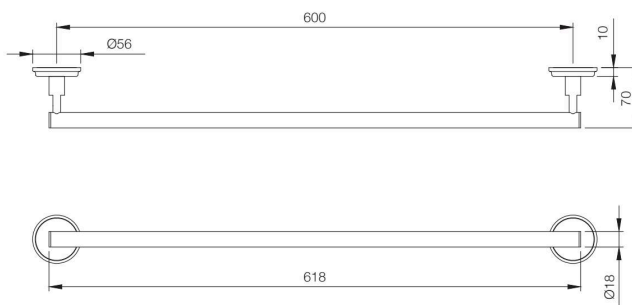

AEC-1111NB

Towel Rail 450mm Long, Stainless Steel
MRP: Rs. 1,100