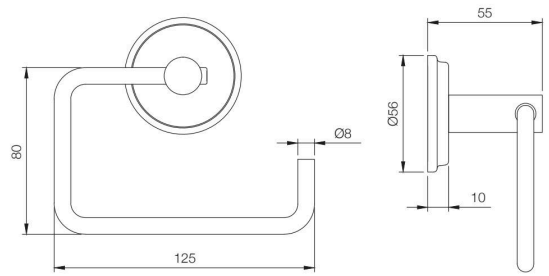

AEC-1161N
Double Coat Hook
MRP: Rs. 500