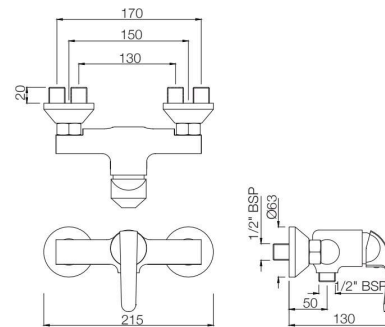

Quarter Turn

BASIN

ORB-105001N
Pillar Cock
MRP: Rs. 1,600

ORBIT

BASIN

ORB-105021N
Pillar Cock with Extension Body
MRP: Rs. 2,350

ORB-105127
Swan Neck Tap
with Right Hand Operating
MRP: Rs. 1,975

ORB-105123
Swan Neck Tap
with Left Hand Operating Knob
MRP: Rs. 1,975