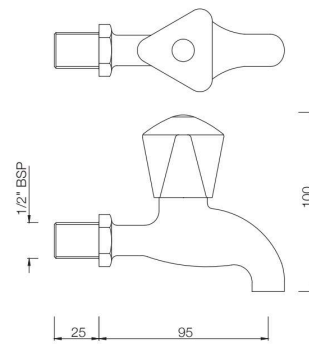

TQT-511A
Bib Cock With Nozzle
MRP: Rs. 950

TQT-512
Long Body Bib Cock with Wall Flange
and Aerator
MRP: Rs. 1,325

TROPICAL

TQT-512A
Two Way Long Body Bib Cock with Wall Flange
MRP: Rs. 1,450

TQT-512AN
Two Way Bib Cock with Wall Flange
MRP: Rs. 1,375