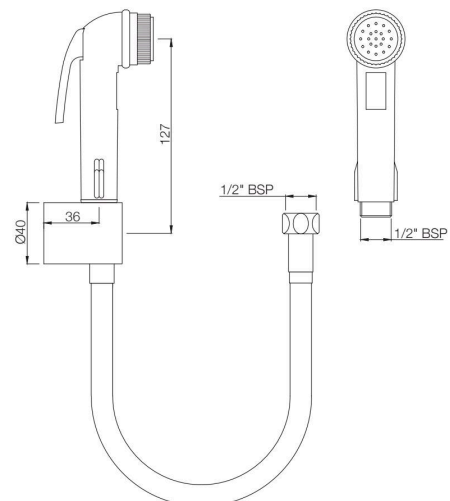

ALE-CHR-583

Hand Shower (Health Faucet) (ABS Body) with 1.2 Meter Long PVC Tube & Wall Hook
 MRP: Rs. 900

ALE-IVY-583

Hand Shower (Health Faucet) (ABS Body) with 1.2 Meter Long PVC Tube & Wall Hook
 MRP: Rs. 825

ALLIED

ALE-BLK-583

Hand Shower (Health Faucet) (ABS Body)
with 1.2 Meter Long PVC Tube & Wall Hook
MRP: Rs. 825

ALE-CHR-585

Hand Shower (Health Faucet) (ABS Body)
with 1 Meter Long Easy Flex Tube in
Chrome Finish & Wall Hook
MRP: Rs. 1,050

ALE-IVY-585

Hand Shower (Health Faucet) (ABS Body) with
1 Meter Long Easy Flex Tube in Chrome Finish
& Wall Hook
MRP: Rs. 925

ALLIED

ALE-BLK-585

Hand Shower (Health Faucet) (ABS Body) with 1 Meter Long Easy Flex Tube in Chrome Finish & Wall Hook
MRP: Rs. 925