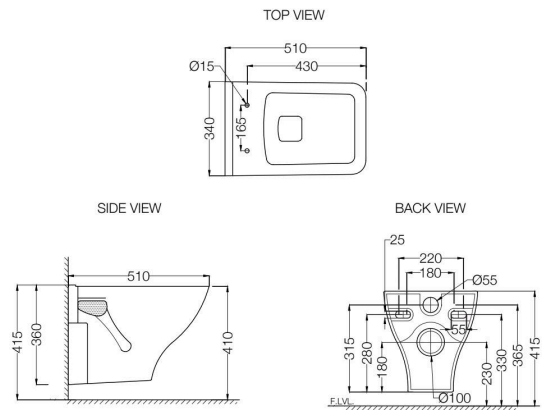

ASPIRE

SANITARYWARE

ASPIRE

AIS-WHT-101951NPPSM

Wall Hung WC With PP Normal Close Slim Seat Cover, Hinges, Accessories Set, Size: 340x510x360 mm
MRP: Rs. 5,500

AIS-WHT-101951SPPSM

Wall Hung WC With PP Soft Close Slim Seat Cover, Hinges, Accessories Set, Size: 340x510x360 mm
MRP: Rs. 5,800