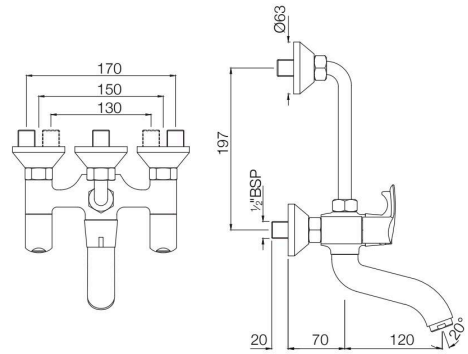

COS-103123
Swan Neck Tap With Left Hand Operating Knob
MRP: Rs. 1,700

COSMO

BATH & SHOWER

COS-103273

Wall Mixer with provision for Overhead Shower with 115 mm Long Bend Pipe on Upper Side, Connecting Legs & Wall Flanges
MRP: Rs. 4,550