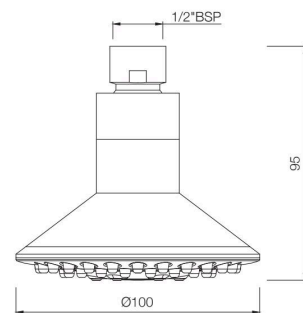

SHOWERS

OVERHEAD SHOWERS

EOS-538RB

Diamond Shower 65mm dia Round Shape
Single Flow (ABS Body Chrome Plated With
Gray Face Plate) with Rubit Cleaning System
MRP: Rs. 625

EOS-541RB

Overhead Shower 80mm dia Round Shape
Single Flow (ABS Body Chrome Plated With
Gray Face Plate) with Rubit Cleaning System
MRP: Rs. 650

EOS-542N

Overhead Shower 100 mm dia Round Shape
Single Flow (ABS Body Chrome Plated with
Gray Face Plate) with Rubit Cleaning System
MRP: Rs. 650