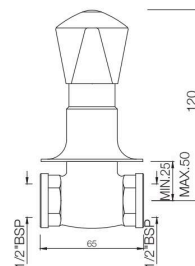

TQT-526AF

2-Way Angle Valve with Wall Flange
Also available TQT-526A
2 Way Angle Valve
MRP: Rs. 1,300/1,250