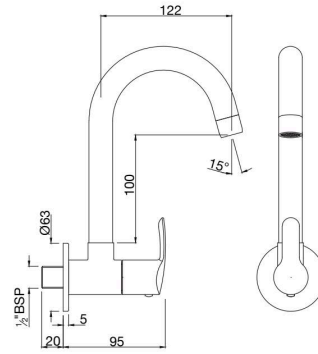

COSMO

KITCHEN

COS-103347N

Sink Cock with Swinging Spout (Wall Mounted Model) with Wall Flange
MRP: Rs. 1,525

TAPS

COS-103037

Bib Cock with Wall Flange
MRP: Rs. 1,050

COS-103041

2-Way Bib Cock with Wall Flange
MRP: Rs. 1,200