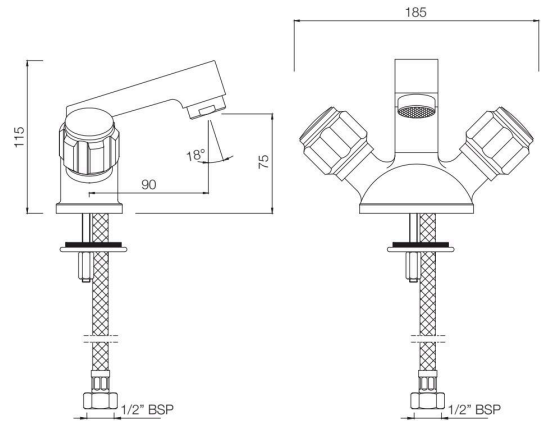

DELUX

Full Turn

BASIN

DLX-516KN

Central Hole Basin Mixer with Extended Casted Spout with 450 mm Long Braided Hoses
MRP: Rs. 2,900

DLX-510KN

Swan Neck Tap with Left Hand Operating Knob with Aerator, also available DLX-510AKN with Right Hand Operating Knob with Aerator
MRP: Rs. 1,675 / 1,675