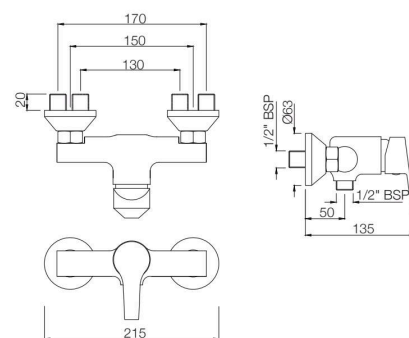

Quarter Turn

BASIN

APR-101001M

Pillar Cock
MRP: Rs. 1,400

ASPIRE

BASIN

APR-101021M
Pillar Cock with Extension Body
MRP: Rs. 2,050

APR-101127
Swan Neck Tap With Right Hand Operating
MRP: Rs. 1,700