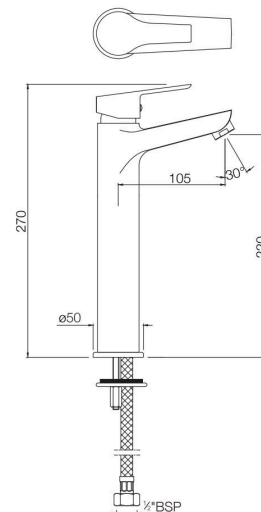

ASPIRE

Single Lever

BASIN

APR-101011NB

Single Lever Basin Mixer without Popup Waste with 450 mm Long Braided Hoses
MRP: Rs. 2,875

APR-101005NB

Single Lever Tall Boy without Popup Waste System, with 600mm Long Braided Hoses
MRP: Rs. 3,950

BATH & SHOWER

APR-101055NK

Exposed Parts Kit of Single Lever Diverter Consisting of Operating Lever & Wall Flange (with O-rings) only (Suitable for Item ALE-055)
MRP: Rs. 700