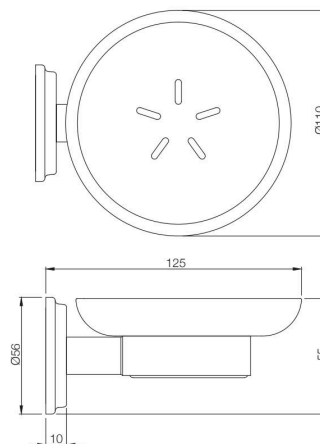

AEC-1133
Soap Dish (Polycarbonate)
MRP: Rs. 1,025