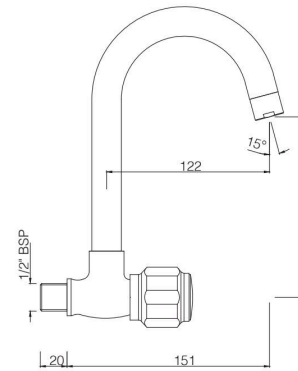

DLX-522S

Sink Cock with Swinging Pipe Spout
(Wall Mounted Model)
MRP: Rs. 1,625

DLX-523S

Sink Cock with Swinging Pipe Spout
(Table Mounted Model)
MRP: Rs. 1,925

DELUX

TAPS

DLX-511KN
Bib Cock Short Body
MRP: Rs. 875