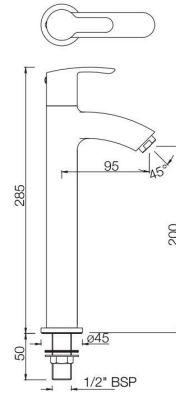

Quarter Turn

BASIN

COS-103001M

Pillar Cock
MRP: Rs. 1,400

COSMO

BASIN

COS-103021M
Pillar Cock with Extension Body
MRP: Rs. 2,050

COS-103127
Swan Neck Tap With Right Hand Operating
MRP: Rs. 1,700