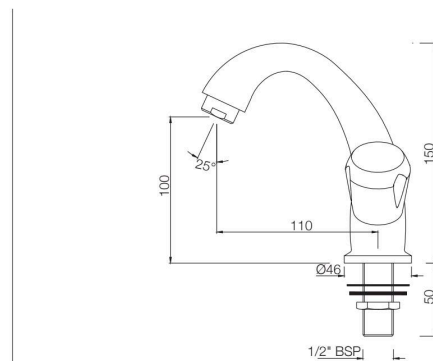

MARVEL

Quarter Turn

BASIN

MQT-516AKN

Central Hole Basin Mixer with 'U' shape Round Casted Spout with 450 mm Long Braided Hoses
MRP: Rs. 2,675

MQT-510AKN

Swan Neck Tap with Right Hand Operating Knob with Aerator, also available MQT-510KN with Left Hand Operating Knob with Aerator
MRP: Rs.1,675 / Rs. 1,675