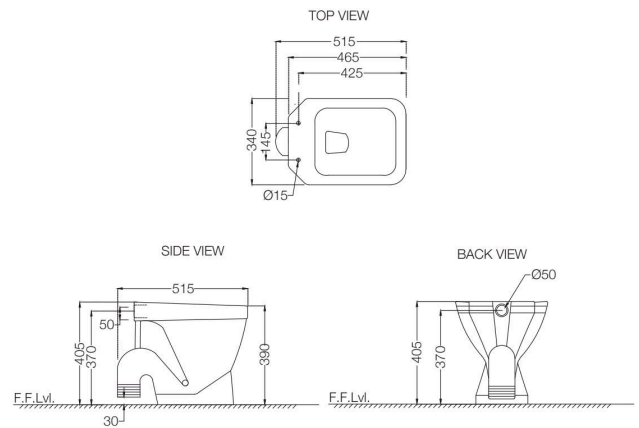

AIS-WHT-101851S220NPPSM

Single Piece WC With PP Normal Close Slim Seat Cover, Hinges, Dual Flush Cistern Fittings, Fixing Accessories And Accessories Set, Size: 360x660x755 mm, S Trap- 220 mm
MRP: Rs. 10,000

AIS-WHT-101851S220SPPSM

Single Piece WC With PP Soft Close Slim Seat Cover, Hinges, Dual Flush Cistern Fittings, Fixing Accessories And Accessories Set, Size: 360x660x755 mm, S Trap- 220 mm
MRP: Rs. 10,300