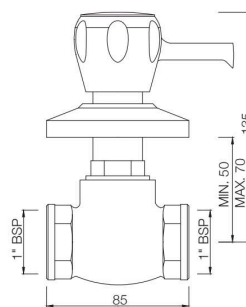

SPL-553

Flush Cock with Wall Flange,
25 mm size with Plain Knob
MRP: Rs. 1,925