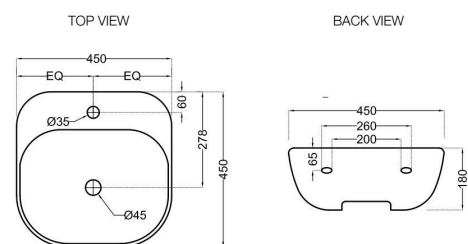

ORBIT

SANITARYWARE

ORBIT

ORS-WHT-105951NPP
 Wall Hung WC With PP Normal Close Seat Cover,
 Hinges and Accessories Set,
 Size: 345x485x330 mm
 MRP: Rs. 4,950

ORS-WHT-105951SPP
 Wall Hung WC With PP Soft Close Seat Cover,
 Hinges and Accessories Set,
 Size: 345x485x330 mm
 MRP: Rs. 5,250

ORS-WHT-105931
 Table Top Basin,
 Size: 450x450x180 mm
 MRP: Rs.2,850

ASPIRE

ASPIRE elegance that redefine your bathroom space.

The range is designed to meet specific bathroom needs. Single lever faucets with bold looks, cylindrical design, stylish straight lines, glossy curves, and sanitaryware products of dynamic shapes and sizes are crafted to perfection for a rejuvenating experience.