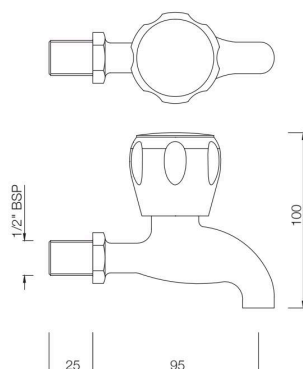

SQT-522S
Sink Cock with Swinging Pipe Spout
(Wall Mounted Model)
MRP: Rs. 1,625

SQT-523S
Sink Cock with Swinging Pipe Spout
(Table Mounted Model)
MRP: Rs. 1,925

SUMTHING SPECIAL

TAPS

SQT-511KN
Bib Cock Short Body
MRP: Rs. 875