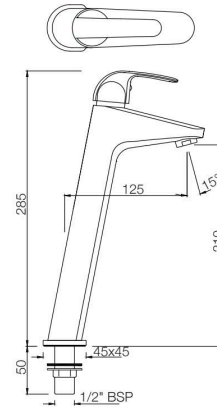

Quarter Turn

BASIN

ORB-105001N
Pillar Cock
MRP: Rs. 1,600

ORBIT

BASIN

ORB-105021N
Pillar Cock with Extension Body
MRP: Rs. 2,350

ORB-105127
Swan Neck Tap
with Right Hand Operating
MRP: Rs. 1,975

ORB-105123
Swan Neck Tap
with Left Hand Operating Knob
MRP: Rs. 1,975