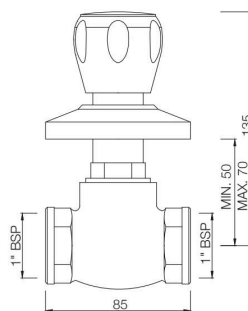

SUMTHING SPECIAL

SQT-514EKN

Concealed Stop Cock with Sliding Flange, 15 mm
Also available SQT-514FKN
Concealed Stop Cock with Sliding Flange, 20 mm
MRP: Rs. 1,050/1,150

SPL-551

Flush Cock with Wall Flange,
25 mm size with Lever Handle
MRP: Rs. 2,075

SPL-553

Flush Cock with Wall Flange,
25 mm size with Plain Knob
MRP: Rs. 1,925