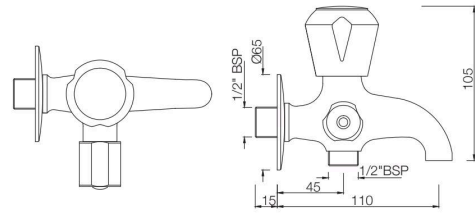

MQT-511AKN
Bib Cock with Nozzle
MRP: Rs. 950

MQT-512KN
Long Body Bib Cock with Wall Flange
and Aerator
MRP: Rs. 1,325

MARVEL

MQT-512AKN
2-Way Long Body Bib Cock with
Wall Flange
MRP: Rs. 1,450

MQT-512ANKN
2-Way Bib Cock with Wall Flange
MRP: Rs. 1,375