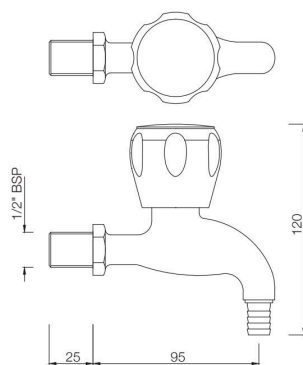

SQT-512KN
Long Body Bib Cock with Wall
Flange & Aerator
MRP: Rs. 1,325