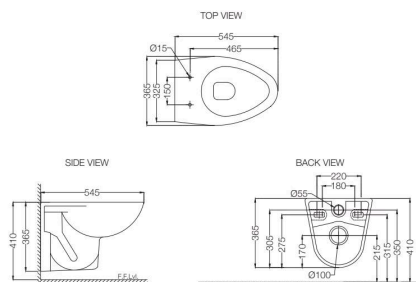

ELEMENTS

SANITARYWARE

ELEMENTS | Sanitaryware

ECS-WHT-951SPP

Wall Hung WC With PP Soft Close Seat Cover,
Hinges, Accessories Set,
Size: 365x545x365 mm
MRP: Rs. 4,790

ECS-WHT-951NPP

Wall Hung WC With PP Normal Close Seat Cover,
Hinges, Accessories Set,
Size: 365x545x365 mm
MRP: Rs. 4,490