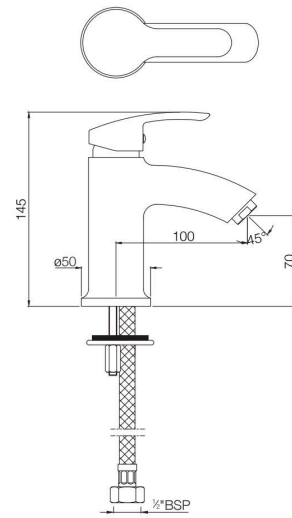

COSMO

SINGLE LEVER

COSMO

Single Lever

BASIN

COS-103011NB

Single Lever Basin Mixer without Popup Waste with 450mm Long Braided Hoses
MRP: Rs. 2,875

COS-103005NB