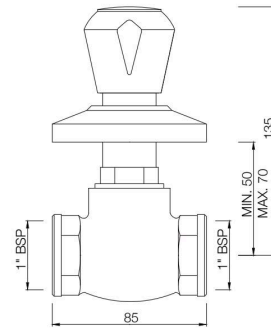

MVF-551

Flush Cock with Wall Flange, 25 mm size with Lever Handle
MRP: Rs. 2,075

MARVEL

TAPS

MVF-553

Flush Cock with Wall Flange,
25 mm size with Plain Knob
MRP: Rs.1,925

SUMTHING SPECIAL

Q U A R T E R T U R N