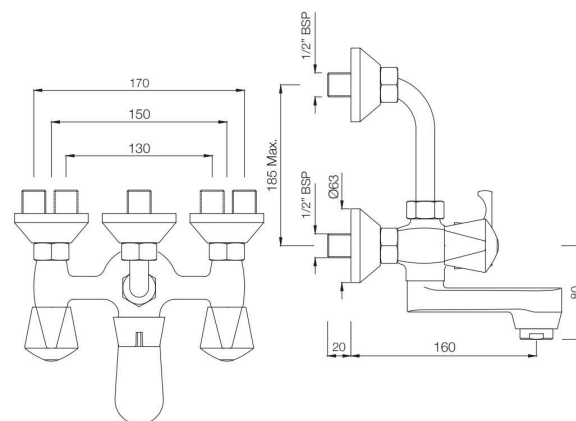

TROPICAL

TQT-508
Pillar Cock Super Deluxe with Aerator
MRP: Rs. 1,250

BATH & SHOWER