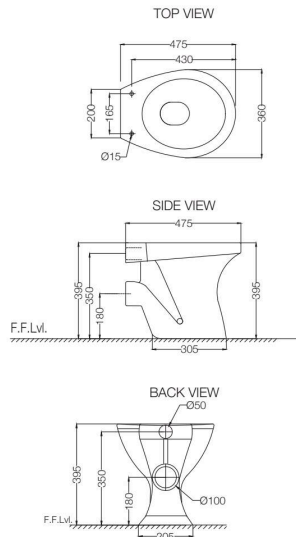

ECS-WHT-451
Orissa Pan,
Size: 440x575x250 mm
MRP: Rs. 1,750
ECS-WHT-451LE
Orissa Pan With L Bend And Extension,
Size: 440x575x250 mm
MRP: Rs. 2,090