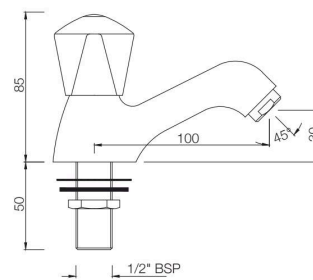

TROPICAL

Quarter Turn

BASIN

TQT-516A

Central Hole Basin Mixer with 'U' shape Round Casted Spout with 450 mm Long Braided Hoses
MRP: Rs. 2,675

TQT-510

Swan Neck Tap with Left Hand Operating Knob with Aerator
Also available TQT-510A with Right Hand Operating Knob with Aerator
MRP: Rs. 1,675/1,675

TQT-507

Pillar Cock Rocket Type with Aerator
MRP: Rs. 1,200