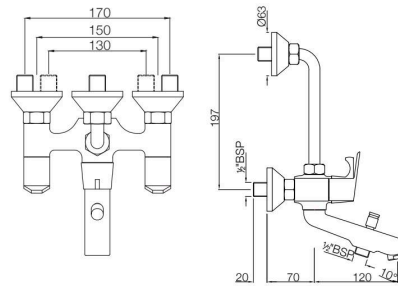

ASPIRE

BATH & SHOWER

APR-101273

Wall Mixer with provision for Overhead Shower with 115 mm Long Bend Pipe on Upper Side, Connecting Legs & Wall Flanges
MRP: Rs. 4,550

APR-101281

Wall Mixer 3-in-1 System with provision for both Hand Shower & Overhead Shower complete with 115 mm Long Bend Pipe, Connecting Legs & Wall Flange (without Hand & Overhead Shower)
MRP: Rs. 5,000

KITCHEN

APR-101309N

Sink Mixer with Swinging Spout (Wall Mounted Model) with Connecting Legs & Wall Flanges
MRP: Rs. 3,100