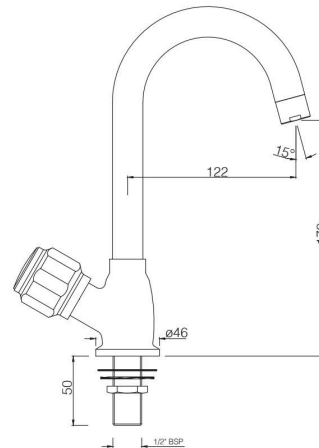

DLX-522S

Sink Cock with Swinging Pipe Spout
(Wall Mounted Model)
MRP: Rs. 1,625

DLX-523S

Sink Cock with Swinging Pipe Spout
(Table Mounted Model)
MRP: Rs. 1,925

DELUX

TAPS

DLX-511KN
Bib Cock Short Body
MRP: Rs. 875