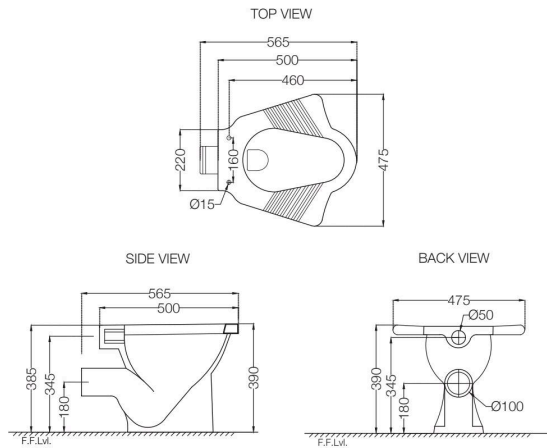

ELEMENTS | Sanitaryware

ECS-WHT-355SNPP

Anglo Indian WC With PP Normal Close Seat Cover, Hinges, Fixing Accessories And Accessories Set,
Size: 475x575x395 mm, S Trap
MRP: Rs. 5,500

ECS-WHT-355PNPP

Anglo Indian WC With PP Normal Close Seat Cover, Hinges, Fixing Accessories, Size: 475x565x390 mm, P Trap
MRP: Rs. 5,500