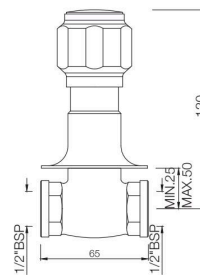

2-Way Angle Valve with Wall Flange
Also available DLX-526AKN
2 Way Angle Valve
MRP: Rs. 1,300/1,250

DLX-514AKN

Concealed Stop Cock Heavy Body with Cap, 15 mm
Also available DLX-514CKN
Concealed Stop Cock Heavy Body with Cap, 20 mm
MRP: Rs. 1,100/ 1,200