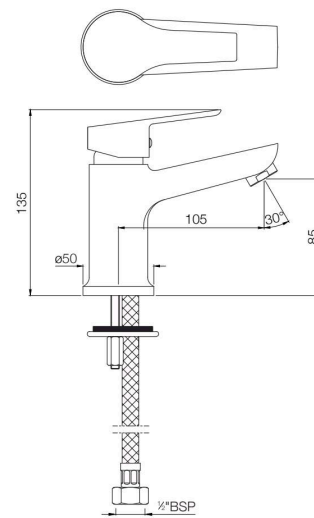

ASPIRE

SINGLE LEVER

ASPIRE

Single Lever

BASIN

APR-101011NB

Single Lever Basin Mixer without Popup Waste with 450 mm Long Braided Hoses
MRP: Rs. 2,875

APR-101005NB