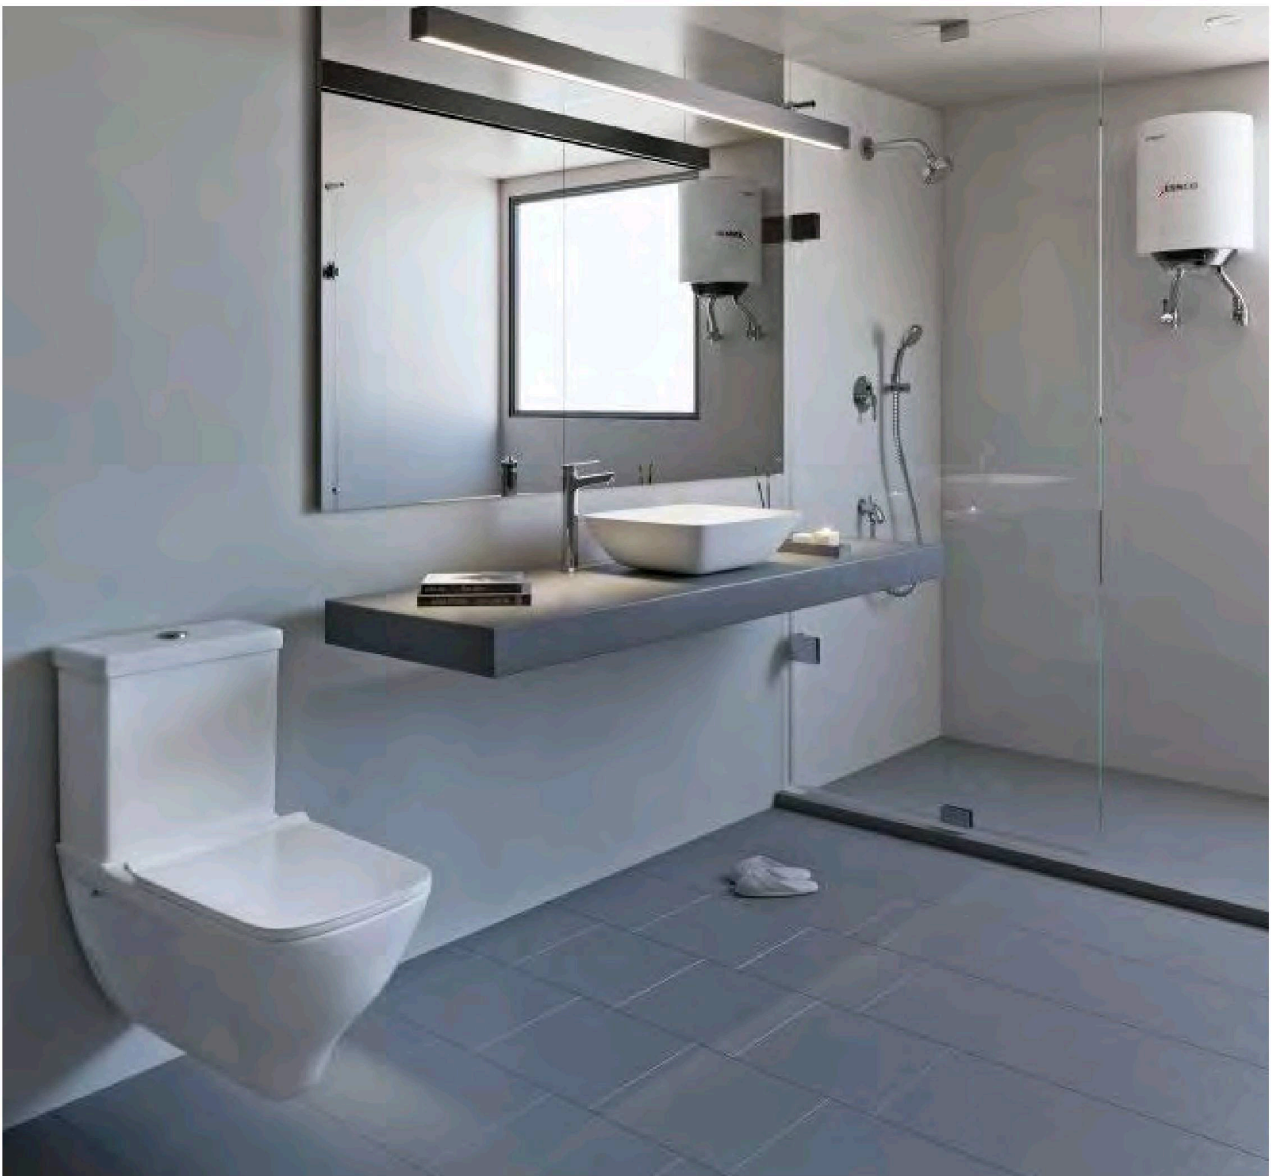

To avail
☎ 1800-121-6808

Jaquar
GROUP | CUSTOMER
CARE