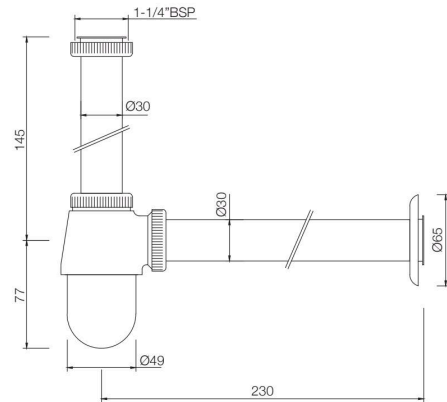

ALE-CHR-583

Hand Shower (Health Faucet) (ABS Body) with 1.2 Meter Long PVC Tube & Wall Hook
 MRP: Rs. 900

ALE-IVY-583

Hand Shower (Health Faucet) (ABS Body) with 1.2 Meter Long PVC Tube & Wall Hook
 MRP: Rs. 825