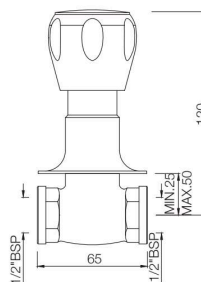

SUMTHING SPECIAL

SQT-526NKN
Basin Inlet Connection (Angle Valve)
MRP: Rs. 725