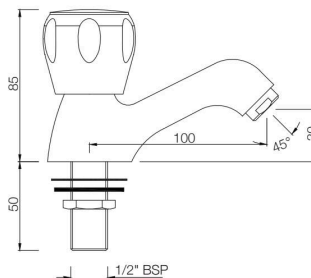

SUMTHING SPECIAL

Quarter Turn

BASIN

SQT-516KN

Central Hole Basin Mixer with Extended Casted Spout with 450 mm Long Braided Hoses
MRP: Rs. 2,900

SQT-510KN

Swan Neck Tap with Left Hand Operating Knob with Aerator
Also available SQT-510AKN
Swan Neck Tap with Right Hand Operating Knob with Aerator
MRP: Rs. 1,675/1,675

SQT-507KN

Pillar Cock Rocket Type with Aerator
MRP: Rs. 1,200