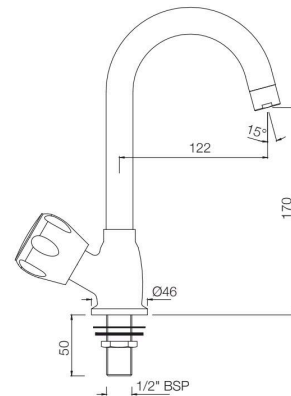

SQT-522S
Sink Cock with Swinging Pipe Spout
(Wall Mounted Model)
MRP: Rs. 1,625

SQT-523S
Sink Cock with Swinging Pipe Spout
(Table Mounted Model)
MRP: Rs. 1,925

SUMTHING SPECIAL

TAPS

SQT-511KN
Bib Cock Short Body
MRP: Rs. 875