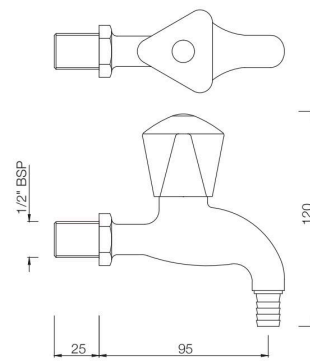

TQT-512
Long Body Bib Cock with Wall Flange
and Aerator
MRP: Rs. 1,325