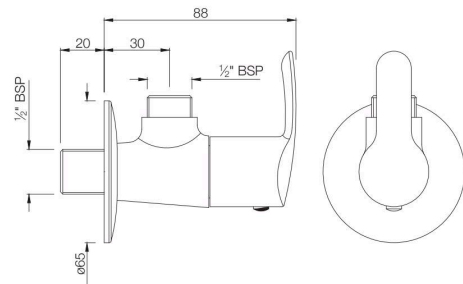

COS-103067
2-Way Angular Stop Cock with Wall Flange
MRP: Rs. 1,375