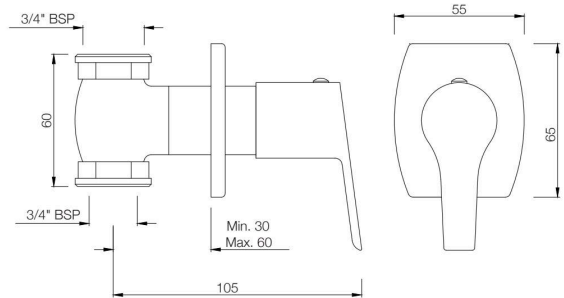

APR-101067
2-Way Angular Stop Cock with Wall Flange
MRP: Rs. 1,375

ASPIRE

TAPS

APR-101069
Concealed Stop Cock, reduced body with
Adjustable Wall Flange, Size:15 mm
MRP: Rs. 1,025

APR-101099
Concealed Stop Cock, reduced body with
Adjustable Wall Flange, Size: 20 mm
MRP: Rs. 1,125