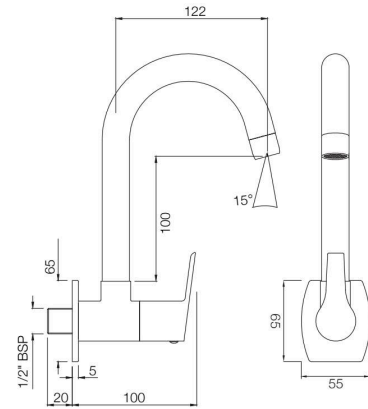

TAPS

APR-101037
Bib Cock with Wall Flange
MRP: Rs. 1,050

APR-101041
2-Way Bib Cock with Wall Flange
MRP: Rs. 1,200

ASPIRE

TAPS

APR-101107
Long Body Bib Cock with Wall Flange
MRP: Rs. 1,275

APR-101053
Angular Stop Cock with Wall Flange
MRP: Rs. 750