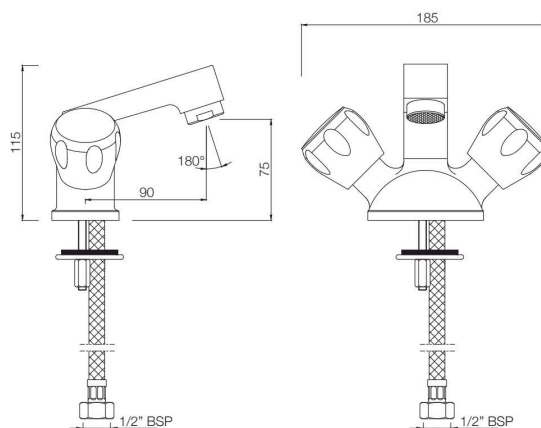

SUMTHING SPECIAL

Quarter Turn

BASIN

SQT-516KN

Central Hole Basin Mixer with Extended Casted Spout with 450 mm Long Braided Hoses
MRP: Rs. 2,900

SQT-510KN

Swan Neck Tap with Left Hand Operating Knob with Aerator
Also available SQT-510AKN
Swan Neck Tap with Right Hand Operating Knob with Aerator
MRP: Rs. 1,675/1,675