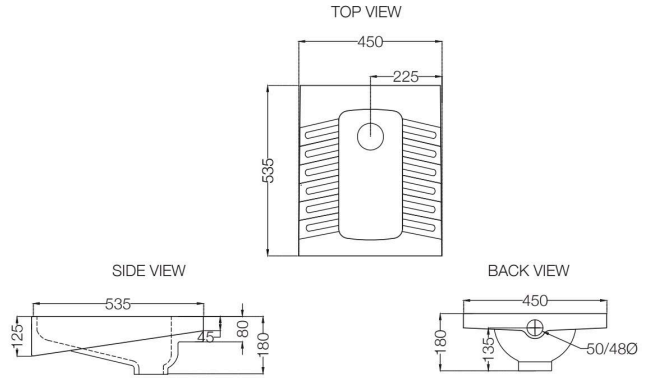

ECS-WHT-933
Table Top Basin,
Size: 430x375x130 mm
MRP: Rs. 2,300