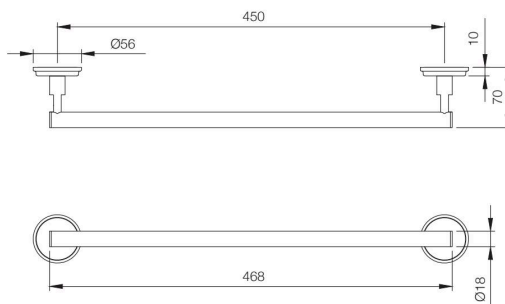

BATH ACCESSORIES

AEC-1111N

Towel Rail 600mm Long, Stainless Steel
MRP: Rs. 1,150

AEC-1111NB

Towel Rail 450mm Long, Stainless Steel
MRP: Rs. 1,100

AEC-1121N

Towel Ring Round
MRP: Rs. 675

BATH ACCESSORIES