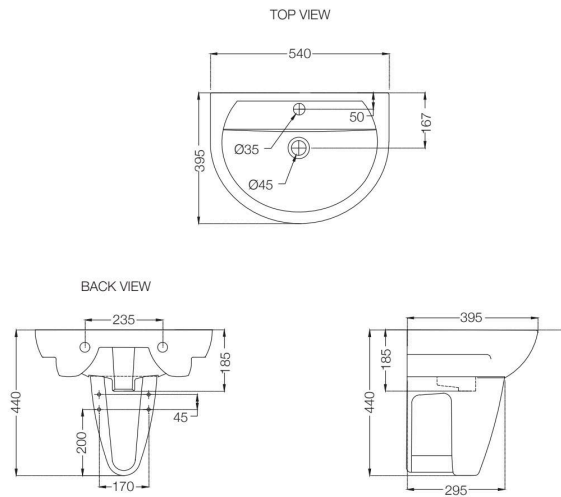

Full Pedestal For 103801, 103803

MRP: Rs. 1,625 | Set MRP: Rs. 3,950

COSMO

CMS-WHT-103801
 Wall Hung Basin With Fixing Accessories,
 Size: 540x395x185 mm
 MRP: Rs. 2,525

CMS-WHT-103305
 Half Pedestal With Fixing Accessories
 For 103801, 103803
 MRP: Rs. Rs. 1,150 | Set MRP: Rs. 3,675

CMS-WHT-103803
 Wall Hung Basin With Fixing Accessories,
 Size: 510x410x180 mm
 MRP: Rs. 2,325

CMS-WHT-103305
 Half Pedestal With Fixing Accessories
 For 103801, 103803
 MRP: Rs. 1,150 | Set MRP: Rs. 3,475