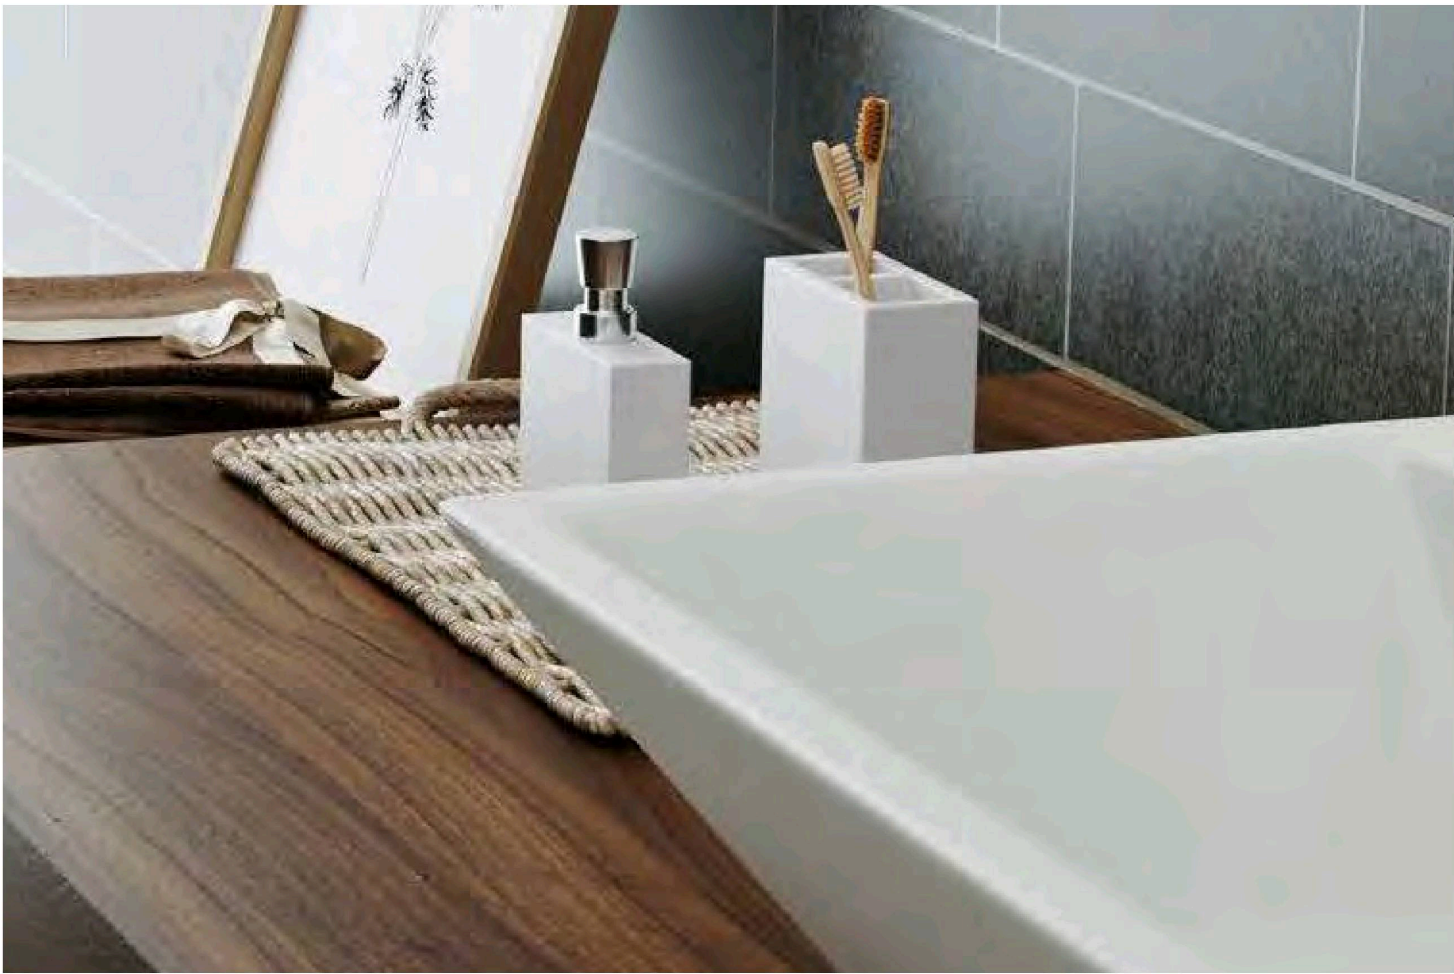

SPL-551

Flush Cock with Wall Flange,
 25 mm size with Lever Handle
 MRP: Rs. 2,075

SPL-553

Flush Cock with Wall Flange,
 25 mm size with Plain Knob
 MRP: Rs. 1,925

DELUX

FULL TURN

Add a DELUX touch.

A range of full turn faucets that are timeless and brings a tranquil experience in the bathroom. The evergreen designs run with complete functionality without any hassles, giving you the assurance of durability and performance.

DELUX

Full Turn

BASIN

DLX-516KN

Central Hole Basin Mixer with Extended Casted Spout with 450 mm Long Braided Hoses
MRP: Rs. 2,900

DLX-510KN

Swan Neck Tap with Left Hand Operating Knob with Aerator, also available DLX-510AKN with Right Hand Operating Knob with Aerator
MRP: Rs. 1,675 / 1,675