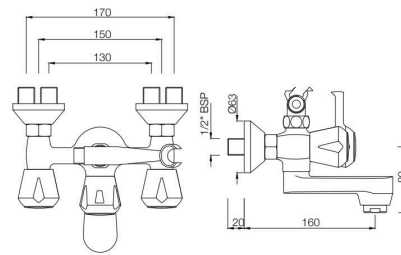

MQT-507KN

Pillar Cock Rocket Type with Aerator
MRP: Rs. 1,200

MARVEL

MQT-508KN

Pillar Cock Super Deluxe with Aerator
MRP: Rs. 1,250

BATH & SHOWER

MQT-517KN

Wall Mixer Telephone Shower Arrangement only with Crutch (with Bush & Piston Diverter Fitting) with Aerator. Also available MQT-517AKN
Wall Mixer without Crutch
MRP: Rs. 4,400/ 3,850