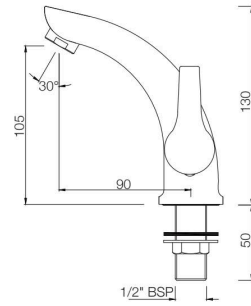

Quarter Turn

BASIN

APR-101001M

Pillar Cock
MRP: Rs. 1,400

ASPIRE

BASIN

APR-101021M
Pillar Cock with Extension Body
MRP: Rs. 2,050

APR-101127
Swan Neck Tap With Right Hand Operating
MRP: Rs. 1,700