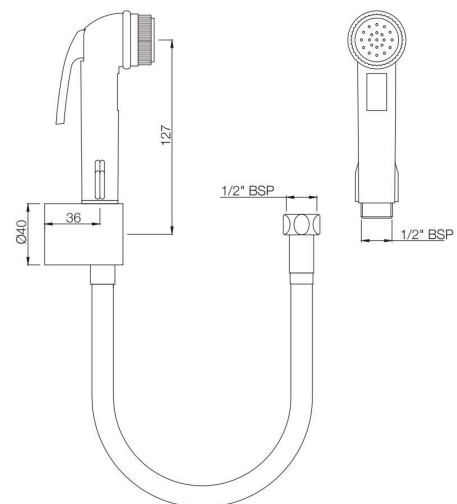

ALE-547
 Jet Spray with 1 Meter PVC Tube
 (Stainless Steel)
 MRP: Rs. 425

ALLIED

ALE-773ML190X125

Bottle Trap with Fully Casted Body 32 mm with 190 mm and 125 mm Long Connecting Pipes | MRP: Rs. 1,175
 Also available ALE-773ML300X125 with 300 mm and 125 mm Long Connecting Pipes | MRP: Rs. 1,275

ALE-CHR-583

Hand Shower (Health Faucet) (ABS Body) with 1.2 Meter Long PVC Tube & Wall Hook
 MRP: Rs. 900

ALE-IVY-583

Hand Shower (Health Faucet) (ABS Body) with 1.2 Meter Long PVC Tube & Wall Hook
 MRP: Rs. 825