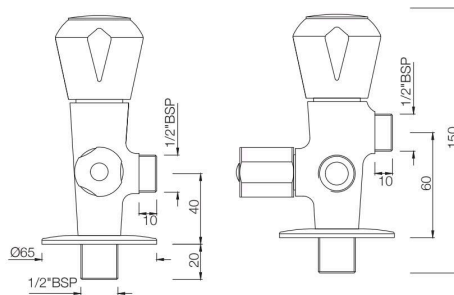

MQT-513BKN
Stop Cock, Female End
MRP: Rs. 850

MARVEL

TAPS

MQT-526NKN
Basin Inlet Connection (Angle Valve)
MRP: Rs. 725

MQT-526AFKN
2-Way Angle Valve with Wall Flange
Also available MQT-526AKN
2 Way Angle Valve
MRP: Rs. 1,300/1,250