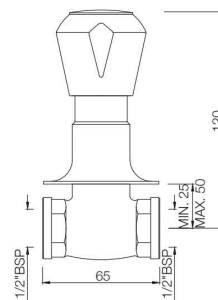

MARVEL

TAPS

MQT-526NKN
Basin Inlet Connection (Angle Valve)
MRP: Rs. 725