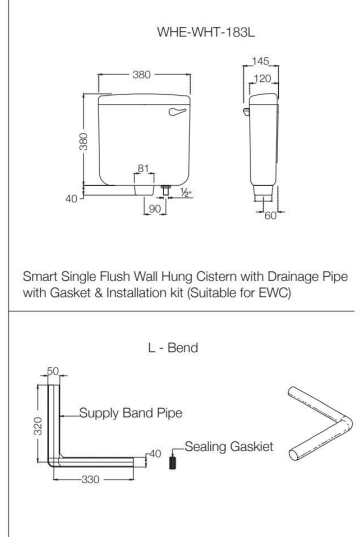

ECS-WHT-551SNPP183LZ

EWC With Wall Hung Cistern, Drainage L Bend Pipe, Gasket And Installation Kit With PP Normal Close Seat Cover, Hinges, Fixing Accessories And Accessories Set, Size: 360x545x395 mm, S Trap
MRP: Rs. 4,000

ELEMENTS | Sanitaryware

ECS-WHT-551PNPP183LZ
 EWC With Wall Hung Cistern, Drainage L Bend Pipe,
 Gasket And Installation Kit With PP Normal Close Seat Cover,
 Hinges, Fixing Accessories and Accessories Set,
 Size: 360x475x395 mm, P Trap
 MRP: Rs. 4,000