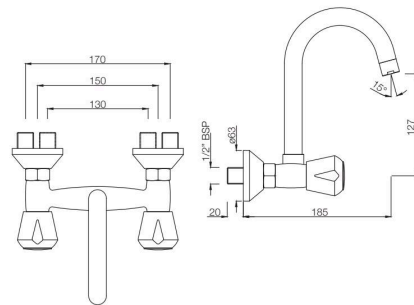

MARVEL

BATH & SHOWER

MQT-520KN
Wall Mixer Non-telephonic Shower System with Aerator
MRP: Rs. 2,925

KITCHEN