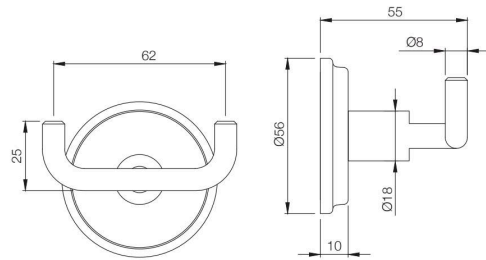

AEC-1181N
Towel Shelf 600 mm long with Lower
Hangers, Stainless Steel
MRP: Rs. 3,150

BATH ACCESSORIES

AEC-1181NA

Towel Shelf 450 mm long with Lower Hangers,
Stainless Steel
MRP: Rs. 2,925

AEC-1191N

Single Robe Hook
MRP: Rs. 400