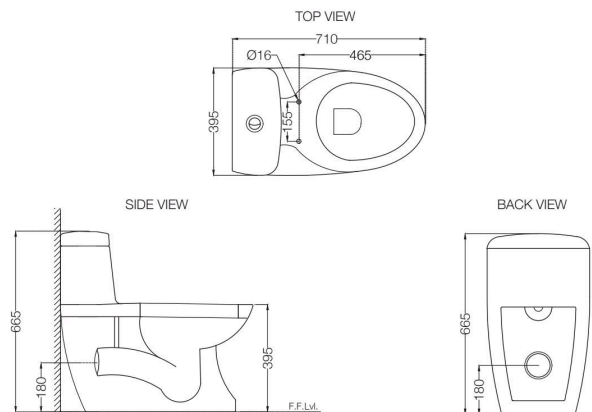

COSMO

CMS-WHT-103951SPP

Wall Hung WC With PP Soft Close Seat Cover,
Hinges, Accessories Set,
Size: 365x545x375 mm
MRP: Rs. 5,190

CMS-WHT-103951NPP

Wall Hung WC With PP Normal Close Seat Cover,
Hinges, Accessories Set,
Size: 365x545x375 mm
MRP: Rs. 4,890

CMS-WHT-103851S220SPP

Single Piece WC With PP Soft Close Seat Cover,
Hinges, Dual Flush Cistern Fitting, Fixing Accessories
And Accessories Set, Size: 395x710x665 mm, S Trap- 220 mm
MRP: Rs. 14,400

CMS-WHT-103851S220NPP

Single Piece WC With PP Normal Close Seat Cover,
Hinges, Dual Flush Cistern Fitting, Fixing Accessories
And Accessories Set, Size: 395x710x665 mm, S Trap- 220 mm
MRP: Rs. 14,100

CMS-WHT-103851P180SPP

Single Piece WC With PP Soft Close Seat Cover,
Hinges, Dual Flush Cistern Fitting, Fixing Accessories,
Size: 395x710x665 mm, P Trap- 180 mm
MRP: Rs. 14,400