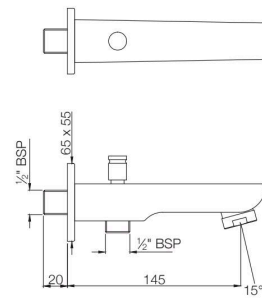

APR-101081
Flush Cock with Wall Flange, Size: 25 mm
MRP: Rs. 2,025

ASPIRE

BATH TUB SPOUT

SPE-101429
Aspire Bath Tub Spout with Wall Flange
MRP: Rs. 1,050

SPE-101463
Aspire Bath Tub Spout with Button Attachment
for Hand Shower with Wall Flange
MRP: Rs. 1,650