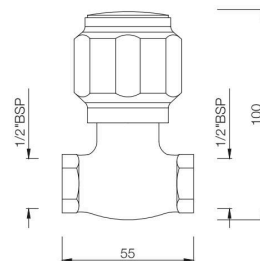

DELUX

TAPS

DLX-512AKN

Two Way Long Body Bib Cock with Wall Flange
MRP: Rs. 1,450

DLX-512ANKN

Two Way Bib Cock with Wall Flange
MRP: Rs. 1,375

DLX-513BKN

Stop Cock, Female End
MRP: Rs. 850