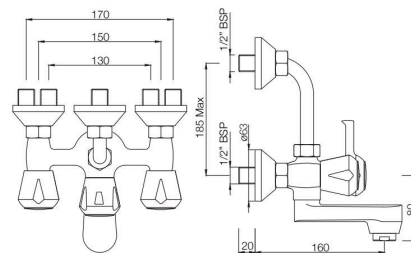

MARVEL

MQT-508KN

Pillar Cock Super Deluxe with Aerator
MRP: Rs. 1,250

BATH & SHOWER

MQT-517KN

Wall Mixer Telephone Shower Arrangement only with Crutch (with Bush & Piston Diverter Fitting) with Aerator. Also available MQT-517AKN
Wall Mixer without Crutch
MRP: Rs. 4,400/ 3,850

MQT-517BKN

Wall Mixer with 115 mm Long Bend Pipe for connection to Overhead Shower (with Bush & Piston Diverter Fitting) with Aerator
MRP: Rs. 4,400