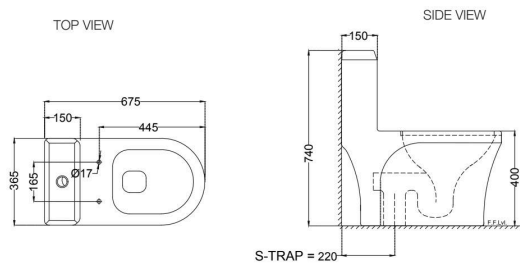

ECS-WHT-351SPPZ

Bowl With Cistern For Extended Wall Hung WC With PP Soft Close Seat Cover, Hinges, Dual Flush Cistern Fitting, Accessories Set, Size: 390x665x760 mm
MRP: Rs. 6,400

ECS-WHT-351NPPZ

Bowl With Cistern For Extended Wall Hung WC With PP Normal Close Seat Cover, Hinges, Dual Flush Cistern Fitting, Accessories Set, Size: 390x665x760 mm
MRP: Rs. 6,100