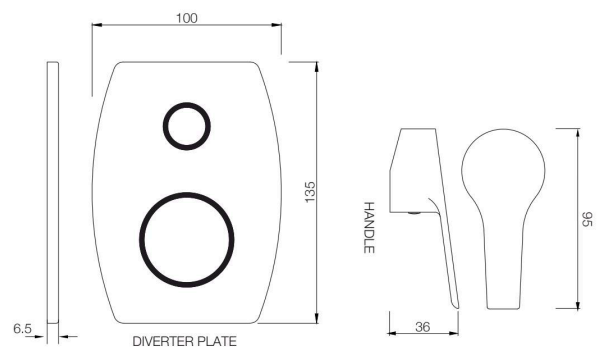

BATH & SHOWER

APR-101055NK

Exposed Parts Kit of Single Lever Diverter Consisting of Operating Lever & Wall Flange (with O-rings) only (Suitable for Item ALE-055)
MRP: Rs. 700