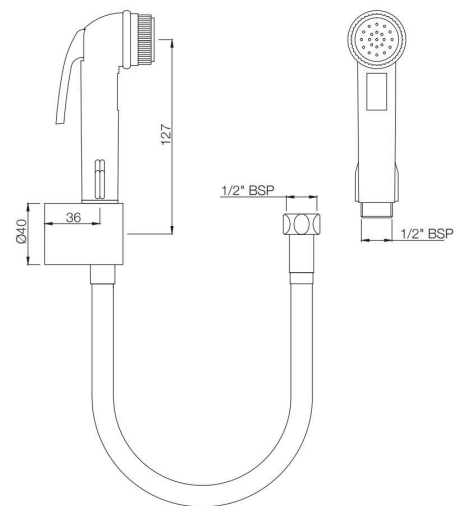

ALE-547
 Jet Spray with 1 Meter PVC Tube
 (Stainless Steel)
 MRP: Rs. 425

ALLIED

ALE-773ML190X125

Bottle Trap with Fully Casted Body 32 mm with 190 mm and 125 mm Long Connecting Pipes | MRP: Rs. 1,175
 Also available ALE-773ML300X125 with 300 mm and 125 mm Long Connecting Pipes | MRP: Rs. 1,275

ALE-CHR-583

Hand Shower (Health Faucet) (ABS Body) with 1.2 Meter Long PVC Tube & Wall Hook
 MRP: Rs. 900

ALE-IVY-583

Hand Shower (Health Faucet) (ABS Body) with 1.2 Meter Long PVC Tube & Wall Hook
 MRP: Rs. 825