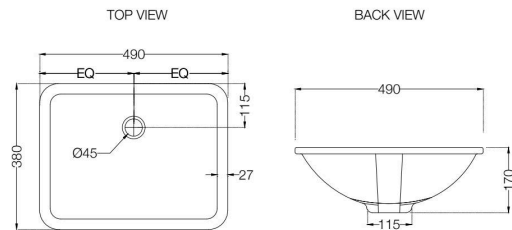

AIS-WHT-101801

Wall Hung Basin With Fixing Accessories,
Size: 505x410x185 mm
MRP: Rs. 1,750

AIS-WHT-101301

Full Pedestal For AIS-WHT-101801
MRP: Rs. 1,190 | Set MRP: Rs. 2,940