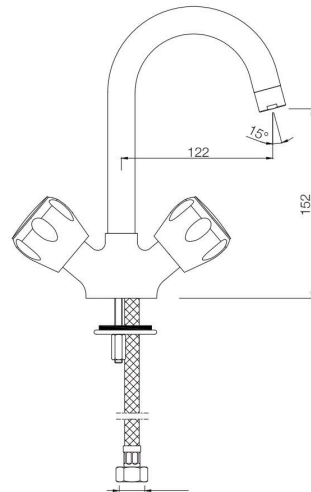

SQT-522S
Sink Cock with Swinging Pipe Spout
(Wall Mounted Model)
MRP: Rs. 1,625

SQT-523S
Sink Cock with Swinging Pipe Spout
(Table Mounted Model)
MRP: Rs. 1,925

SUMTHING SPECIAL

TAPS

SQT-511KN
Bib Cock Short Body
MRP: Rs. 875