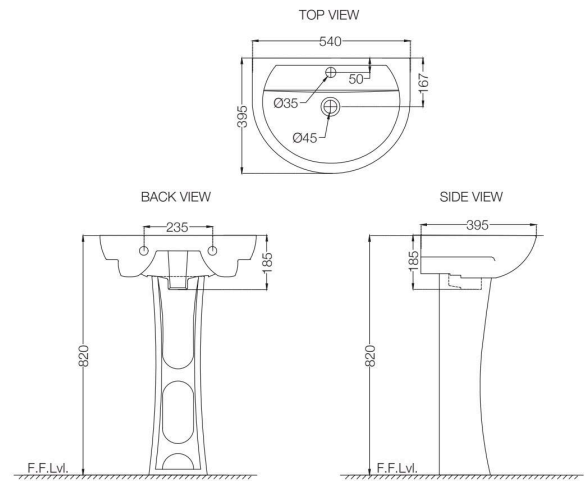

CMS-WHT-103803

Wall Hung Basin With Fixing Accessories, Size: 510x410x180 mm

MRP: Rs. 2,325

CMS-WHT-103301

Full Pedestal For 103801, 103803

MRP: Rs. 1,625 | Set MRP: Rs. 3,950