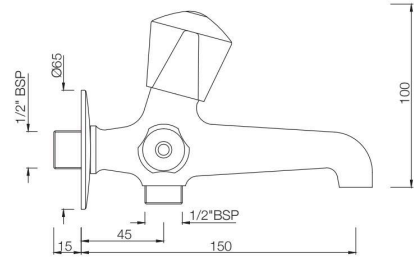

TQT-511A
Bib Cock With Nozzle
MRP: Rs. 950

TQT-512
Long Body Bib Cock with Wall Flange
and Aerator
MRP: Rs. 1,325

TROPICAL

TQT-512A
Two Way Long Body Bib Cock with Wall Flange
MRP: Rs. 1,450

TQT-512AN
Two Way Bib Cock with Wall Flange
MRP: Rs. 1,375