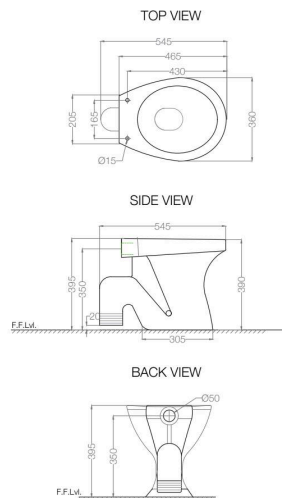

ELEMENTS | Sanitaryware

ECS-WHT-751S220SPPZ

Bowl With Cistern For Coupled WC With PP Soft Close Seat Cover, Hinges, Dual Flush Cistern Fitting, Fixing Accessories And Accessories Set, Size: 390x670x780 mm, S Trap- 220 mm
MRP: Rs. 5,900

ECS-WHT-751S220NPPZ

Bowl With Cistern For Coupled WC With PP Normal Close Seat Cover, Hinges, Dual Flush Cistern Fitting, Fixing Accessories And Accessories Set, Size: 390x670x780 mm, S Trap- 220 mm
MRP: Rs. 5,600

ECS-WHT-751P180SPPZ

Bowl With Cistern For Coupled WC With PP Soft Close Seat Cover, Hinges, Dual Flush Cistern Fitting, Fixing Accessories And Accessories Set, Size: 390x670x780 mm, P Trap- 180 mm
MRP: Rs. 5,900

ECS-WHT-751P180NPPZ

Bowl With Cistern For Coupled WC With PP Normal Close Seat Cover, Hinges, Dual Flush Cistern Fitting, Fixing Accessories And Accessories Set, Size: 390x670x780 mm, P Trap- 180 mm
MRP: Rs. 5,600

ECS-WHT-551SNPP183LZ

EWC With Wall Hung Cistern, Drainage L Bend Pipe, Gasket And Installation Kit With PP Normal Close Seat Cover, Hinges, Fixing Accessories And Accessories Set, Size: 360x545x395 mm, S Trap
MRP: Rs. 4,000