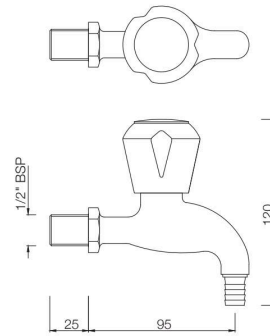

MQT-512KN
Long Body Bib Cock with Wall Flange
and Aerator
MRP: Rs. 1,325