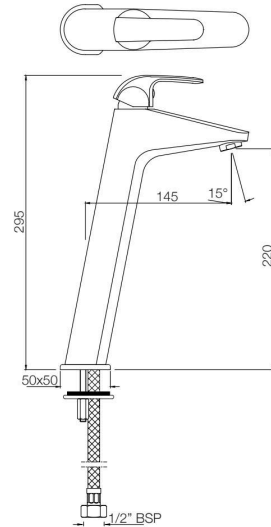

ORBIT

Single Lever

BASIN

ORB-105011B

Single Lever Basin Mixer without Popup Waste
with 450mm Long Braided Hoses
MRP: Rs. 2,950

ORB-105005B

Single Lever Tall Boy without Popup Waste
System, with 600mm Long Braided Hoses
MRP: Rs. 4,050

BATH & SHOWER

ORB-105055K

Exposed Parts Kit of Single Lever Diverter Consisting of Operating Lever &
Wall Flange (With Seals) Only (Suitable For Item ALE-055)
MRP: Rs. 700