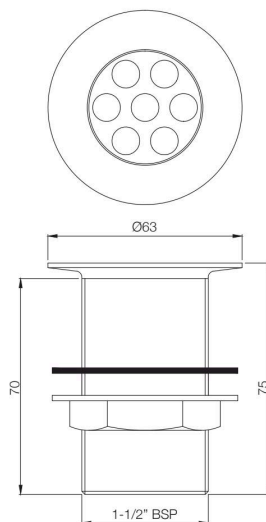

ALE-547
Jet Spray with 1 Meter PVC Tube
(Stainless Steel)
MRP: Rs. 425