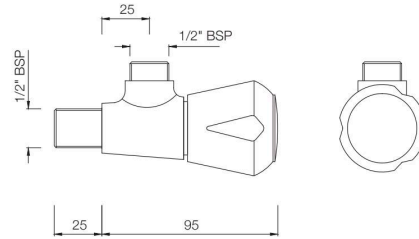

MQT-513BKN
Stop Cock, Female End
MRP: Rs. 850

MARVEL

TAPS

MQT-526NKN
Basin Inlet Connection (Angle Valve)
MRP: Rs. 725

MQT-526AFKN
2-Way Angle Valve with Wall Flange
Also available MQT-526AKN
2 Way Angle Valve
MRP: Rs. 1,300/1,250