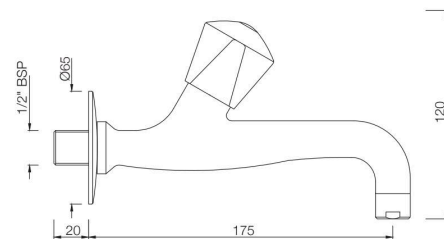

TQT-511A
Bib Cock With Nozzle
MRP: Rs. 950

TQT-512
Long Body Bib Cock with Wall Flange
and Aerator
MRP: Rs. 1,325

TROPICAL

TQT-512A
Two Way Long Body Bib Cock with Wall Flange
MRP: Rs. 1,450

TQT-512AN
Two Way Bib Cock with Wall Flange
MRP: Rs. 1,375