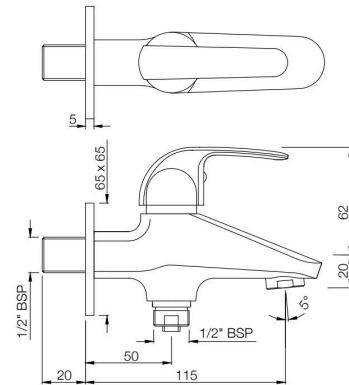

ORBIT

KITCHEN

TAPS

ORB-105041
2-Way Bib Cock with Wall Flange
MRP: Rs. 1,400