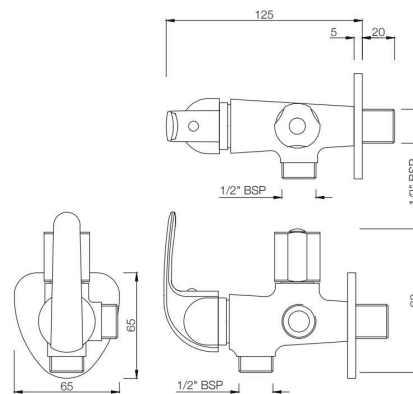

ORBIT

TAPS

ORB-105067
2-Way Angular Stop Cock with Wall Flange
MRP: Rs. 1,475