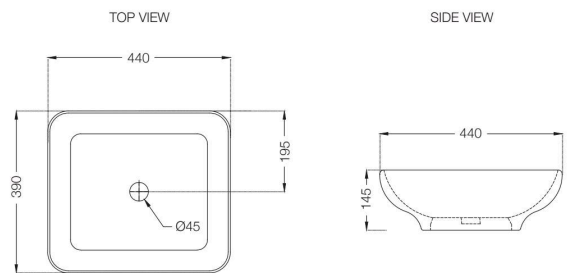

AIS-WHT-101751P180NPPSMZ

Bowl With Cistern For Coupled WC With PP Normal Close Slim Seat Cover, Hinges, Dual Flush Cistern Fitting, Fixing Accessories And Accessories Set, Size: 395x680x775 mm, P Trap-180 mm MRP: Rs. 7,250

AIS-WHT-101751P180SPPSMZ

Bowl With Cistern For Coupled WC With PP Soft Close Slim Seat Cover, Hinges, Dual Flush Cistern Fitting, Fixing Accessories And Accessories Set, Size: 395x680x775 mm, P Trap-180 mm MRP: Rs. 7,550

ASPIRE

AIS-WHT-101901
Table Top Basin,
Size: 470x360x130
MRP: Rs. 2,425

AIS-WHT-101903
Table Top Basin,
Size: 440x390x145 mm
MRP: Rs. 2,800

AIS-WHT-101905
Table Top Basin,
Size: 380x325x145 mm
MRP: Rs. 2,475