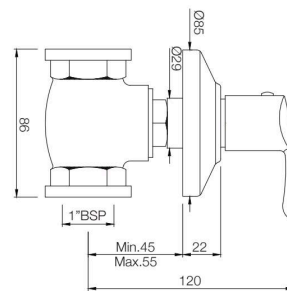

COSMO

TAPS

COS-103081
Flush Cock with Wall Flange, Size: 25 mm
MRP: Rs. 2,025