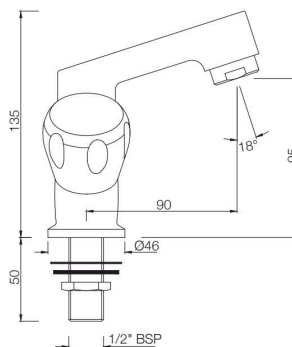

SUMTHING SPECIAL

Quarter Turn

BASIN

SQT-516KN

Central Hole Basin Mixer with Extended Casted Spout with 450 mm Long Braided Hoses
MRP: Rs. 2,900

SQT-510KN

Swan Neck Tap with Left Hand Operating Knob with Aerator
Also available SQT-510AKN
Swan Neck Tap with Right Hand Operating Knob with Aerator
MRP: Rs. 1,675/1,675