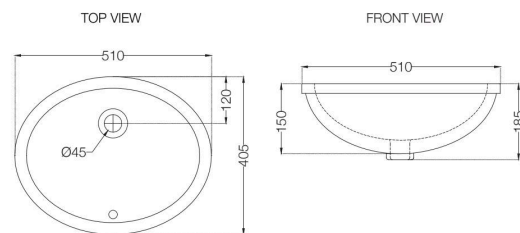

ELEMENTS | Sanitaryware

ECS-WHT-703
Under Counter Basin With Fixing Accessories,
Size: 510x405x185 mm, Shape: Oval
MRP: Rs.1,750