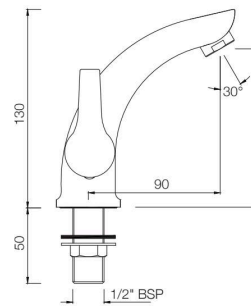

ASPIRE

BASIN

APR-101123
Swan Neck Tap With Left Hand Operating
MRP: Rs. 1,700