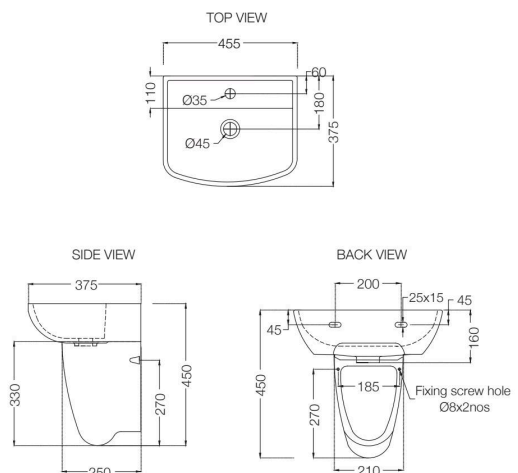

ELEMENTS | Sanitaryware