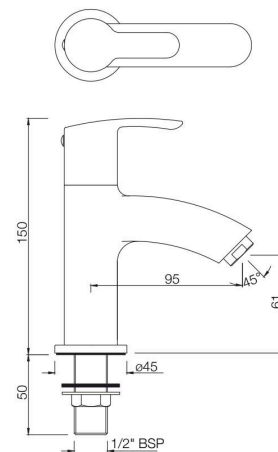

COSMO

BATH & SHOWER

COS-103119

Single Lever Wall Mixer with Provision of Hand Shower, But without Hand Shower
MRP: Rs. 4,400

COS-103149

Single Lever Exposed Shower Mixer for Connection to Hand Shower with Connecting Legs & Wall Flanges
MRP: Rs. 3,350

Quarter Turn

BASIN

COS-103001M

Pillar Cock
MRP: Rs. 1,400