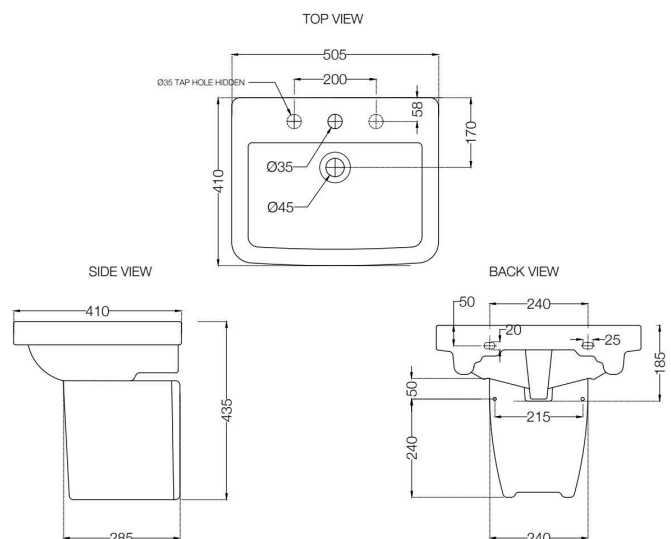

AIS-WHT-101301

Full Pedestal For AIS-WHT-101801
MRP: Rs. 1,190 | Set MRP: Rs. 2,940

AIS-WHT-101801

Wall Hung Basin with Fixing Accessories,
Size : 505x410x185mm
MRP: Rs. 1,750

AIS-WHT-101305

Half pedestal with Fixing Accessories
for AIS-WHT- 101801
MRP: Rs. 1,190 | Set MRP: Rs. 2,940