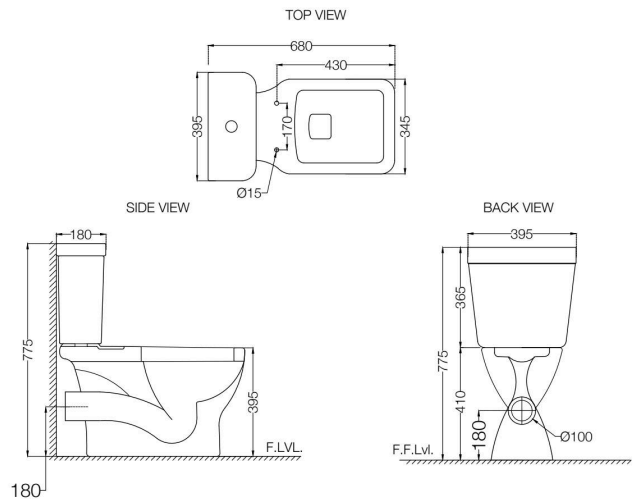

AIS-WHT-101751P180SPPSMZ

Bowl With Cistern For Coupled WC With PP Soft Close Slim Seat Cover, Hinges, Dual Flush Cistern Fitting, Fixing Accessories And Accessories Set, Size: 395x680x775 mm, P Trap-180 mm MRP: Rs. 7,550