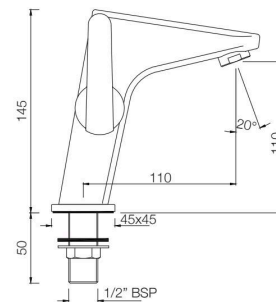

Quarter Turn

BASIN

ORB-105001N
Pillar Cock
MRP: Rs. 1,600

ORBIT

BASIN

ORB-105021N
Pillar Cock with Extension Body
MRP: Rs. 2,350

ORB-105127
Swan Neck Tap
with Right Hand Operating
MRP: Rs. 1,975

ORB-105123
Swan Neck Tap
with Left Hand Operating Knob
MRP: Rs. 1,975