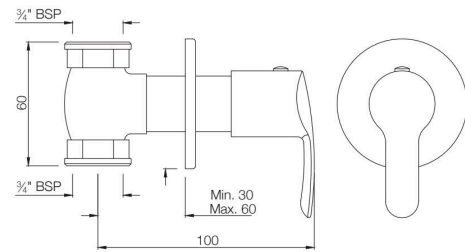

COSMO

TAPS

COS-103081
Flush Cock with Wall Flange, Size: 25 mm
MRP: Rs. 2,025