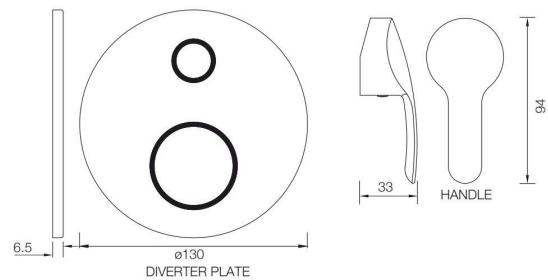

COSMO

Single Lever

BASIN

COS-103011NB

Single Lever Basin Mixer without Popup Waste with 450mm Long Braided Hoses
MRP: Rs. 2,875

COS-103005NB

Single Lever Tall Boy without Popup Waste System, with 600mm Long Braided Hoses
MRP: Rs. 3,950

BATH & SHOWER

COS-103055NK

Exposed Parts Kit of Single Lever Diverter Consisting of Operating Lever & Wall Flange (with O-rings) only (Suitable for Item ALE-055)
MRP: Rs. 700