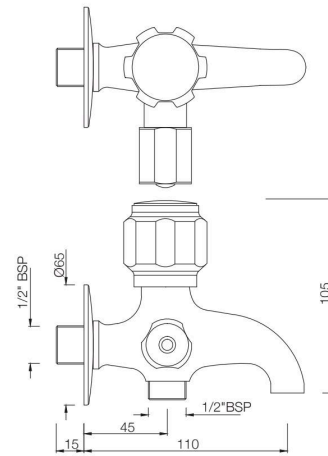

DLX-513BKN

Stop Cock, Female End
MRP: Rs. 850