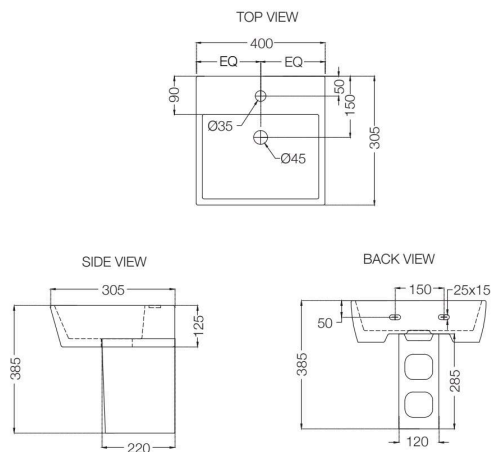

ECS-WHT-813
Wall Hung Basin With Fixing Accessories,
Size: 455x375x160 mm
MRP: Rs. 1,350
ECS-WHT-307
Half Pedestal With Fixing Accessories
For ECS-WHT-813
MRP: Rs. 1,100 | Set MRP: Rs. 2,450