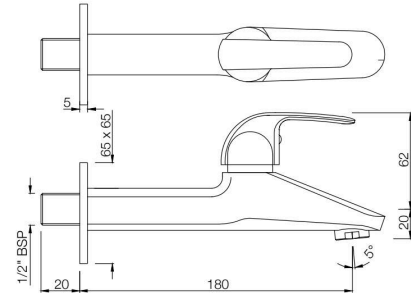

TAPS

ORB-105037
Bib Cock with Wall Flange
MRP: Rs. 1,275

ORB-105041
2-Way Bib Cock with Wall Flange
MRP: Rs. 1,400

ORBIT

TAPS

ORB-105107
Long Body Bib Cock with Wall Flange
MRP: Rs.1,500

ORB-105053
Angular Stop Cock with Wall Flange
MRP: Rs. 825