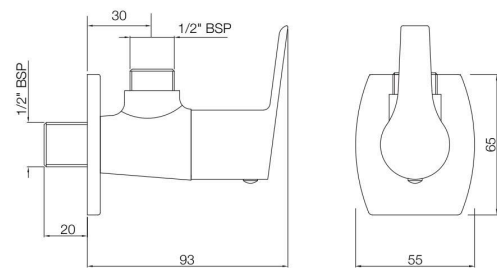

TAPS

APR-101037
Bib Cock with Wall Flange
MRP: Rs. 1,050

APR-101041
2-Way Bib Cock with Wall Flange
MRP: Rs. 1,200

ASPIRE

TAPS

APR-101107
Long Body Bib Cock with Wall Flange
MRP: Rs. 1,275

APR-101053
Angular Stop Cock with Wall Flange
MRP: Rs. 750