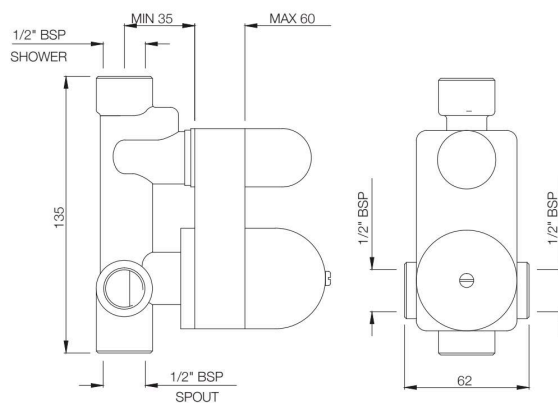

ALLIED

ALLIED

ALE-534
Bath Tub Spout Heavy
MRP: Rs. 1,275

ALE-536A
Shower Arm 240 mm Long (Light Weight) Round Shape
for Wall Mounted Showers with Wall Flange
MRP: Rs. 475

ALE-055
Concealed Body for Single Lever Diverter, 35 mm
Cartridge with Button Assembly, Cartridge Sleeve
(Button on top) but without Exposed Parts Kit
MRP: Rs. 2,825