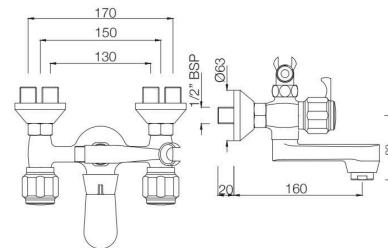

DLX-517BKN

Wall Mixer with 115 mm Long Bend Pipe for
Connection to Overhead Shower (with Bush &
Piston Diverter Fitting) with Aerator
MRP: Rs. 4,400