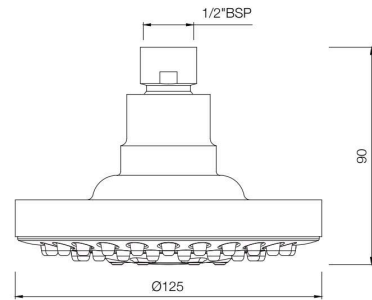

EOS-542N

Overhead Shower 100 mm dia Round Shape
Single Flow (ABS Body Chrome Plated with
Gray Face Plate) with Rubit Cleaning System
MRP: Rs. 650

SHOWERS

OVERHEAD SHOWERS

EOS-542A

Overhead Shower 125 mm dia Round Shape Single Flow (ABS Body Chrome Plated with Gray Face Plate) with Rubit Cleaning System
MRP: Rs. 775