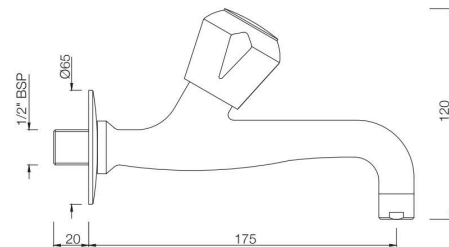

MQT-522S
Sink Cock with Swinging Pipe Spout
(Wall Mounted Model)
MRP: Rs. 1,625

MQT-523S
Sink Cock with Swinging Pipe Spout
(Table Mounted Model)
MRP: Rs. 1,925

MARVEL

TAPS

MQT-511KN
Bib Cock Short Body
MRP: Rs. 875

MQT-511AKN
Bib Cock with Nozzle
MRP: Rs. 950

MQT-512KN
Long Body Bib Cock with Wall Flange
and Aerator
MRP: Rs. 1,325

MARVEL

MQT-512AKN
2-Way Long Body Bib Cock with
Wall Flange
MRP: Rs. 1,450

MQT-512ANKN
2-Way Bib Cock with Wall Flange
MRP: Rs. 1,375