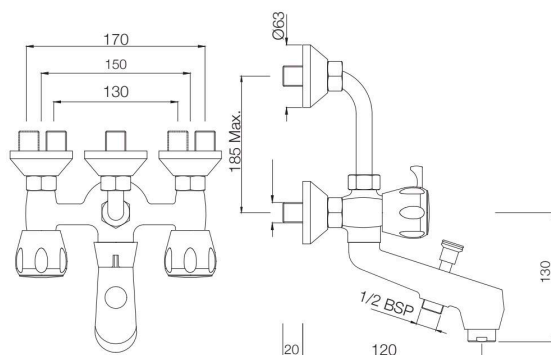

SQT-517BKN

Wall Mixer with 115 mm Long Bend Pipe for connection to Overhead Shower (with Bush & Piston Diverter Fitting) with Aerator
MRP: Rs. 4,400

SUMTHING SPECIAL

BATH & SHOWER

SQT-519KN

Wall Mixer 3-in-1 System with 115 mm Bend Pipe and Aerator
MRP: Rs. 4,950