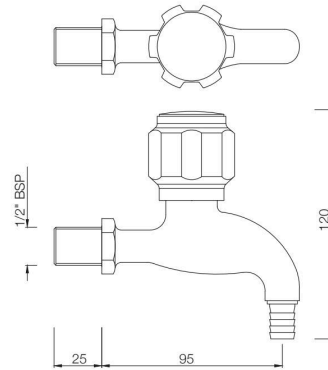

DLX-512KN
Long Body Bib Cock with
Wall Flange and Aerator
MRP: Rs. 1,325