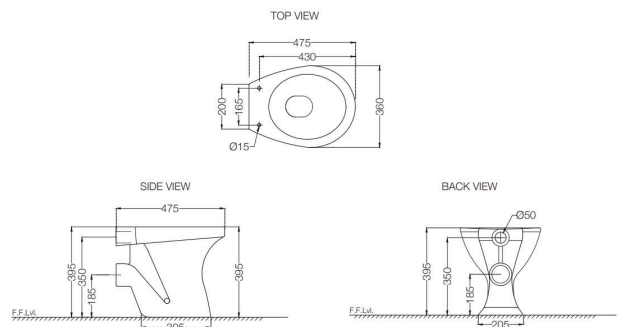

ELEMENTS | Sanitaryware

ECS-WHT-557SSPP

EWC With PP Soft Close Seat Cover, Hinges, Fixing Accessories And Accessories Set, Size: 350x565x420 mm, S Trap MRP: Rs. 3,700

ECS-WHT-557SNPP

EWC With PP Normal Close Seat Cover, Hinges, Fixing Accessories And Accessories Set, Size: 350x565x420 mm, S Trap MRP: Rs. 3,400

ECS-WHT-551SSPP

EWC With PP Soft Close Seat Cover, Hinges, Fixing Accessories and Accessories Set, Size: 360x545x395 mm, S Trap MRP: Rs. 2,850

ECS-WHT-551SNPP

EWC With PP Normal Close Seat Cover, Hinges, Fixing Accessories And Accessories Set, Size: 360x545x395 mm, S Trap MRP: Rs.2,550

ECS-WHT-551PSPP

EWC With PP Soft Close Seat Cover, Hinges, Fixing Accessories, Size: 360x475x395 mm, P Trap MRP: Rs. 2,850

ECS-WHT-551PNPP

EWC With PP Normal Close Seat Cover, Hinges, Fixing Accessories, Size: 360x475x395 mm, P Trap MRP: Rs. 2,550