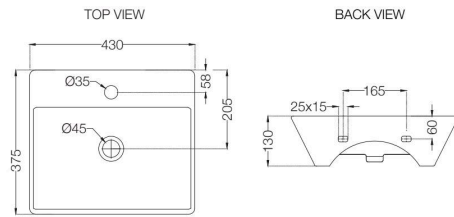

ELEMENTS | Sanitaryware

ECS-WHT-455
Asian Pan,
Size: 450x535x180 mm
MRP: Rs. 1,390

ECS-WHT-455LE
Asian Pan With L Bend And Extension,
Size: 450x535x180 mm
MRP: Rs. 1,590

ECS-WHT-933
Table Top Basin,
Size: 430x375x130 mm
MRP: Rs. 2,300