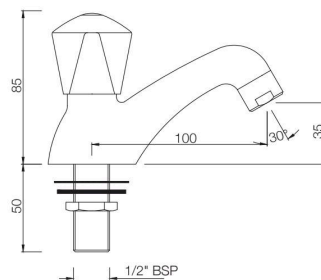

TROPICAL

TQT-508
Pillar Cock Super Deluxe with Aerator
MRP: Rs. 1,250

BATH & SHOWER