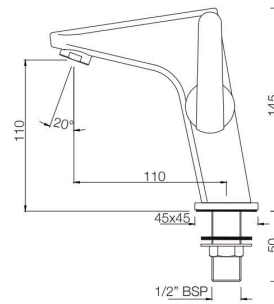

Quarter Turn

BASIN

ORB-105001N
Pillar Cock
MRP: Rs. 1,600

ORBIT

BASIN

ORB-105021N
Pillar Cock with Extension Body
MRP: Rs. 2,350

ORB-105127
Swan Neck Tap
with Right Hand Operating
MRP: Rs. 1,975

ORB-105123
Swan Neck Tap
with Left Hand Operating Knob
MRP: Rs. 1,975