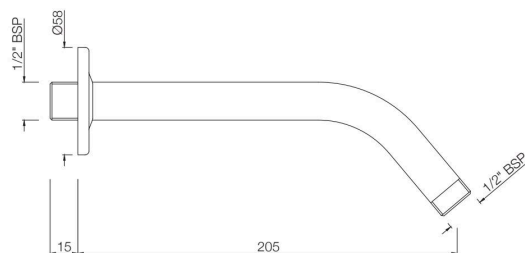

ALLIED

ALLIED

ALE-534
Bath Tub Spout Heavy
MRP: Rs. 1,275

ALE-536A
Shower Arm 240 mm Long (Light Weight) Round Shape
for Wall Mounted Showers with Wall Flange
MRP: Rs. 475

ALE-055
Concealed Body for Single Lever Diverter, 35 mm
Cartridge with Button Assembly, Cartridge Sleeve
(Button on top) but without Exposed Parts Kit
MRP: Rs. 2,825