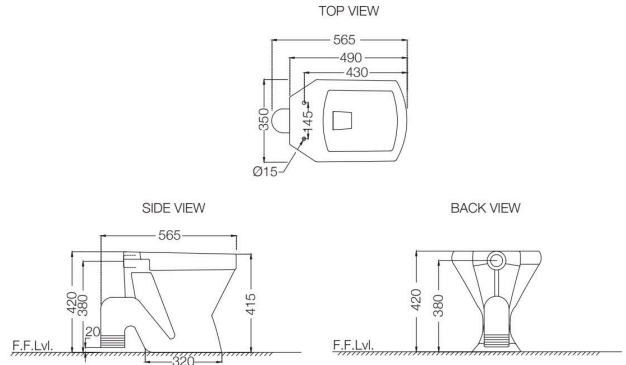

ELEMENTS | Sanitaryware

ECS-WHT-557SSPP

EWC With PP Soft Close Seat Cover, Hinges, Fixing Accessories And Accessories Set, Size: 350x565x420 mm, S Trap MRP: Rs. 3,700

ECS-WHT-557SNPP

EWC With PP Normal Close Seat Cover, Hinges, Fixing Accessories And Accessories Set, Size: 350x565x420 mm, S Trap MRP: Rs. 3,400