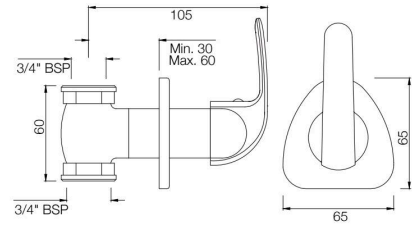

ORB-105067
2-Way Angular Stop Cock with Wall Flange
MRP: Rs. 1,475

ORBIT

TAPS

ORB-105069
Concealed Stop Cock, Reduced Body with Adjustable Wall Flange, Size 15mm
MRP: Rs. 1,025

ORB-105099
Concealed Stop Cock, Reduced Body with Adjustable Wall Flange, Size 20mm
MRP: Rs. 1,125