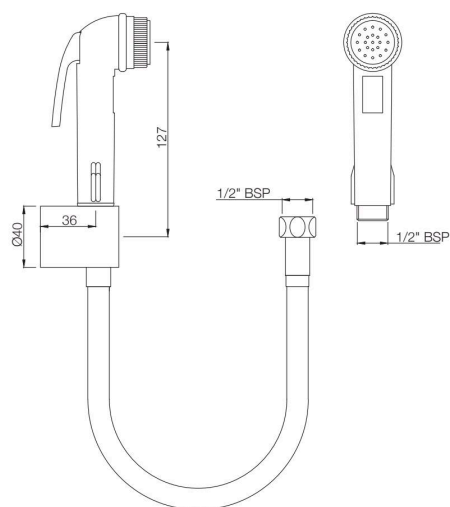

ALLIED

ALE-BLK-583

Hand Shower (Health Faucet) (ABS Body)
with 1.2 Meter Long PVC Tube & Wall Hook
MRP: Rs. 825

ALE-CHR-585

Hand Shower (Health Faucet) (ABS Body)
with 1 Meter Long Easy Flex Tube in
Chrome Finish & Wall Hook
MRP: Rs. 1,050

ALE-IVY-585

Hand Shower (Health Faucet) (ABS Body) with
1 Meter Long Easy Flex Tube in Chrome Finish
& Wall Hook
MRP: Rs. 925

ALLIED

ALE-BLK-585

Hand Shower (Health Faucet) (ABS Body) with 1 Meter Long Easy Flex Tube in Chrome Finish & Wall Hook
MRP: Rs. 925

ALE-CHR-593

Hand Shower (Health Faucet) (ABS Body) with 8mm dia, 1.2 Meter Long Flexible Tube & Wall Hook
MRP: Rs. 1,200

ALE-IVC-593

Hand Shower (Health Faucet) (ABS Body) with 8mm Dia, 1.2 Meter Long Flexible Tube & Wall Hook
MRP: Rs. 1,025