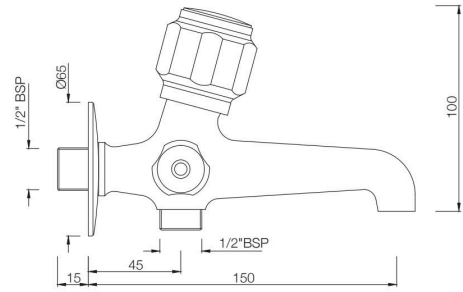

DLX-511AKN
Bib Cock with Nozzle
MRP: Rs. 950

DLX-512KN
Long Body Bib Cock with
Wall Flange and Aerator
MRP: Rs. 1,325

DELUX

TAPS

DLX-512AKN

Two Way Long Body Bib Cock with Wall Flange
MRP: Rs. 1,450

DLX-512ANKN