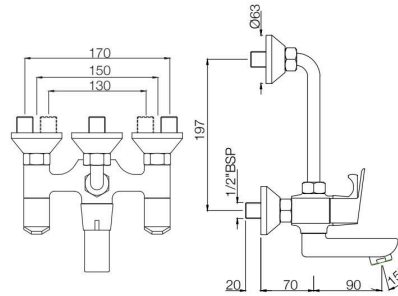

APR-101123
Swan Neck Tap With Left Hand Operating
MRP: Rs. 1,700

ASPIRE

BATH & SHOWER

APR-101273

Wall Mixer with provision for Overhead Shower with 115 mm Long Bend Pipe on Upper Side, Connecting Legs & Wall Flanges
MRP: Rs. 4,550