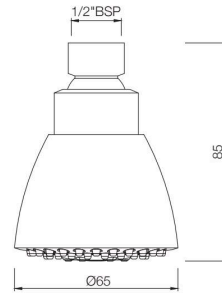

EOS-541RB

Overhead Shower 80mm dia Round Shape
Single Flow (ABS Body Chrome Plated With
Gray Face Plate) with Rubit Cleaning System
MRP: Rs. 650