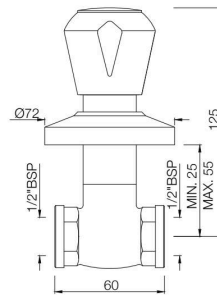

MQT-514AKN
Concealed Stop Cock Heavy Body
with Cap, Size: 15 mm
MRP: Rs. 1,100

MARVEL

TAPS

MQT-514CKN

Concealed Stop Cock Heavy Body with Cap, Size: 20 mm
MRP: Rs. 1,200

MQT-514EKN

Concealed Stop Cock with Sliding Flange, Size: 15 mm
Also available MQT-514FKN in Size: 20 mm
MRP: Rs. 1,050/1,150