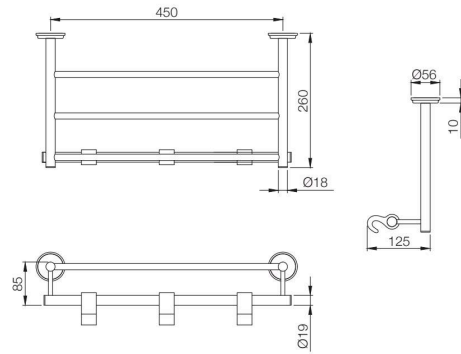

AEC-1181N
Towel Shelf 600 mm long with Lower
Hangers, Stainless Steel
MRP: Rs. 3,150

BATH ACCESSORIES

AEC-1181NA

Towel Shelf 450 mm long with Lower Hangers,
Stainless Steel
MRP: Rs. 2,925

AEC-1191N

Single Robe Hook
MRP: Rs. 400