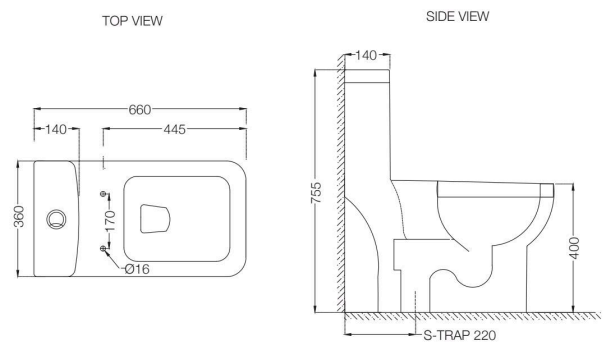

ASPIRE

AIS-WHT-101951NPPSM

Wall Hung WC With PP Normal Close Slim Seat Cover, Hinges, Accessories Set, Size: 340x510x360 mm
MRP: Rs. 5,500

AIS-WHT-101951SPPSM

Wall Hung WC With PP Soft Close Slim Seat Cover, Hinges, Accessories Set, Size: 340x510x360 mm
MRP: Rs. 5,800

AIS-WHT-101551SNPPSM

EWC With PP Normal Close Slim Seat Cover, Hinges, Fixing Accessories And Accessories Set, Size: 340x515x405 mm, S Trap
MRP: Rs. 3,500

AIS-WHT-101551SSPPSM

EWC With PP Soft Close Slim Seat Cover, Hinges, Fixing Accessories And Accessories Set, Size: 340x515x405 mm, S Trap
MRP: Rs. 3,800

AIS-WHT-101851S220NPPSM

Single Piece WC With PP Normal Close Slim Seat Cover, Hinges, Dual Flush Cistern Fittings, Fixing Accessories And Accessories Set, Size: 360x660x755 mm, S Trap- 220 mm
MRP: Rs. 10,000

AIS-WHT-101851S220SPPSM

Single Piece WC With PP Soft Close Slim Seat Cover, Hinges, Dual Flush Cistern Fittings, Fixing Accessories And Accessories Set, Size: 360x660x755 mm, S Trap- 220 mm
MRP: Rs. 10,300