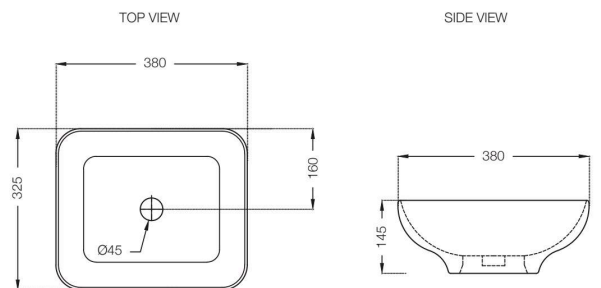

AIS-WHT-101751P180SPPSMZ

Bowl With Cistern For Coupled WC With PP Soft Close Slim Seat Cover, Hinges, Dual Flush Cistern Fitting, Fixing Accessories And Accessories Set, Size: 395x680x775 mm, P Trap-180 mm MRP: Rs. 7,550

ASPIRE

AIS-WHT-101901
Table Top Basin,
Size: 470x360x130
MRP: Rs. 2,425

AIS-WHT-101903
Table Top Basin,
Size: 440x390x145 mm
MRP: Rs. 2,800

AIS-WHT-101905
Table Top Basin,
Size: 380x325x145 mm
MRP: Rs. 2,475