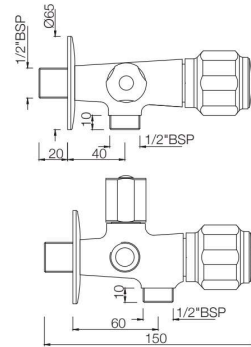

DLX-526NKN

Basin Inlet Connection (Angle Valve)
MRP: Rs. 725