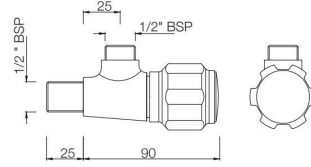

DELUX

TAPS

DLX-526NKN

Basin Inlet Connection (Angle Valve)
MRP: Rs. 725

DLX-526AFKN

2-Way Angle Valve with Wall Flange
Also available DLX-526AKN
2 Way Angle Valve
MRP: Rs. 1,300/1,250

DLX-514AKN

Concealed Stop Cock Heavy Body with Cap, 15 mm
Also available DLX-514CKN
Concealed Stop Cock Heavy Body with Cap, 20 mm
MRP: Rs. 1,100/ 1,200