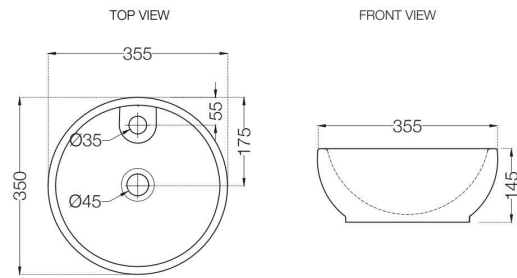

ECS-WHT-601
Counter Top Basin,
Size: 530x440x200 mm, Shape: Oval
MRP: Rs. 2,200