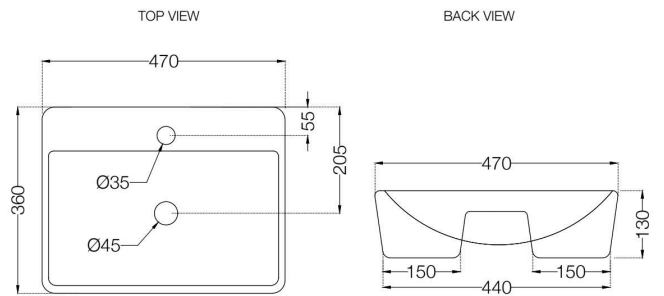

AIS-WHT-101751P180SPPSMZ

Bowl With Cistern For Coupled WC With PP Soft Close Slim Seat Cover, Hinges, Dual Flush Cistern Fitting, Fixing Accessories And Accessories Set, Size: 395x680x775 mm, P Trap-180 mm MRP: Rs. 7,550

ASPIRE

AIS-WHT-101901
Table Top Basin,
Size: 470x360x130
MRP: Rs. 2,425

AIS-WHT-101903
Table Top Basin,
Size: 440x390x145 mm
MRP: Rs. 2,800

AIS-WHT-101905
Table Top Basin,
Size: 380x325x145 mm
MRP: Rs. 2,475