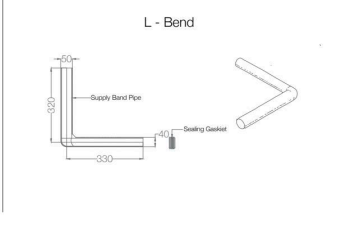

ELEMENTS | Sanitaryware

ECS-WHT-751S220SPPZ

Bowl With Cistern For Coupled WC With PP Soft Close Seat Cover, Hinges, Dual Flush Cistern Fitting, Fixing Accessories And Accessories Set, Size: 390x670x780 mm, S Trap- 220 mm
MRP: Rs. 5,900

ECS-WHT-751S220NPPZ

Bowl With Cistern For Coupled WC With PP Normal Close Seat Cover, Hinges, Dual Flush Cistern Fitting, Fixing Accessories And Accessories Set, Size: 390x670x780 mm, S Trap- 220 mm
MRP: Rs. 5,600

ECS-WHT-751P180SPPZ

Bowl With Cistern For Coupled WC With PP Soft Close Seat Cover, Hinges, Dual Flush Cistern Fitting, Fixing Accessories And Accessories Set, Size: 390x670x780 mm, P Trap- 180 mm
MRP: Rs. 5,900

ECS-WHT-751P180NPPZ

Bowl With Cistern For Coupled WC With PP Normal Close Seat Cover, Hinges, Dual Flush Cistern Fitting, Fixing Accessories And Accessories Set, Size: 390x670x780 mm, P Trap- 180 mm
MRP: Rs. 5,600

ECS-WHT-551SNPP183LZ

EWC With Wall Hung Cistern, Drainage L Bend Pipe, Gasket And Installation Kit With PP Normal Close Seat Cover, Hinges, Fixing Accessories And Accessories Set, Size: 360x545x395 mm, S Trap
MRP: Rs. 4,000