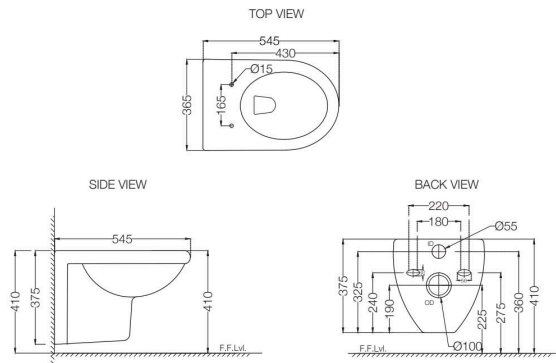

CMS-WHT-103851S220SPP

Single Piece WC With PP Soft Close Seat Cover,
Hinges, Dual Flush Cistern Fitting, Fixing Accessories
And Accessories Set, Size: 395x710x665 mm, S Trap- 220 mm
MRP: Rs. 14,400

CMS-WHT-103851S220NPP

Single Piece WC With PP Normal Close Seat Cover,
Hinges, Dual Flush Cistern Fitting, Fixing Accessories
And Accessories Set, Size: 395x710x665 mm, S Trap- 220 mm
MRP: Rs. 14,100