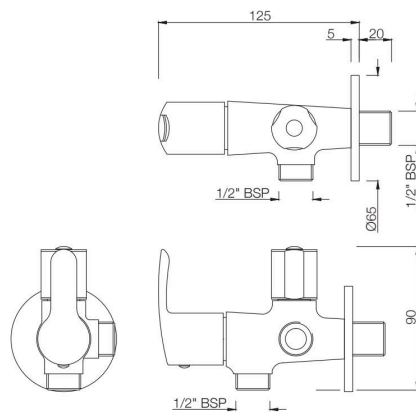

COSMO

TAPS

COS-103067
2-Way Angular Stop Cock with Wall Flange
MRP: Rs. 1,375