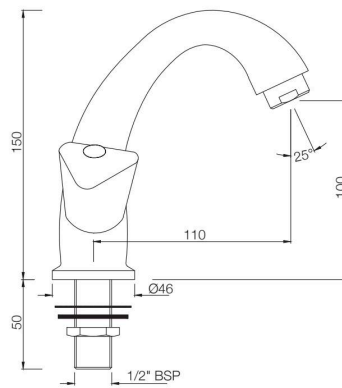

TROPICAL

Quarter Turn

BASIN

TQT-516A

Central Hole Basin Mixer with 'U' shape Round Casted Spout with 450 mm Long Braided Hoses
MRP: Rs. 2,675

TQT-510

Swan Neck Tap with Left Hand Operating Knob with Aerator
Also available TQT-510A with Right Hand Operating Knob with Aerator
MRP: Rs. 1,675/1,675