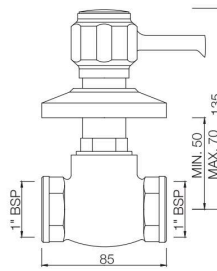

DLX-553

Flush Cock with Wall Flange,
25 mm size with Plain Knob
MRP: Rs. 1,925