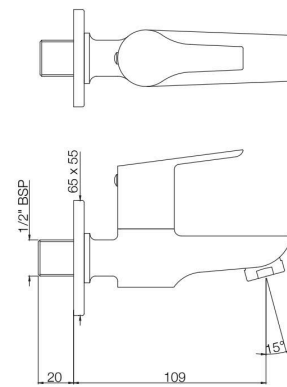

TAPS

APR-101037
Bib Cock with Wall Flange
MRP: Rs. 1,050

APR-101041
2-Way Bib Cock with Wall Flange
MRP: Rs. 1,200

ASPIRE

TAPS

APR-101107
Long Body Bib Cock with Wall Flange
MRP: Rs. 1,275

APR-101053
Angular Stop Cock with Wall Flange
MRP: Rs. 750