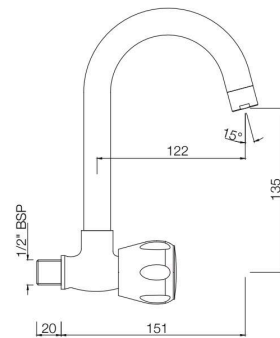

SQT-522S
Sink Cock with Swinging Pipe Spout
(Wall Mounted Model)
MRP: Rs. 1,625

SQT-523S
Sink Cock with Swinging Pipe Spout
(Table Mounted Model)
MRP: Rs. 1,925

SUMTHING SPECIAL

TAPS

SQT-511KN
Bib Cock Short Body
MRP: Rs. 875