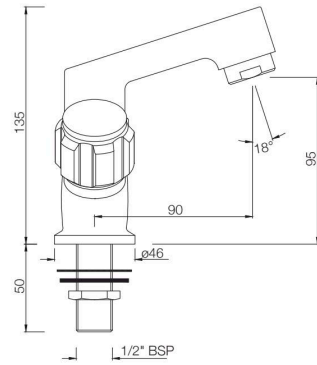

DELUX

Full Turn

BASIN

DLX-516KN

Central Hole Basin Mixer with Extended Casted Spout with 450 mm Long Braided Hoses
MRP: Rs. 2,900

DLX-510KN

Swan Neck Tap with Left Hand Operating Knob with Aerator, also available DLX-510AKN with Right Hand Operating Knob with Aerator
MRP: Rs. 1,675 / 1,675