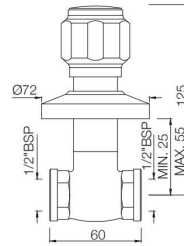

DLX-551

Flush Cock with Wall Flange,
25 mm size with Lever Handle
MRP: Rs. 2,075