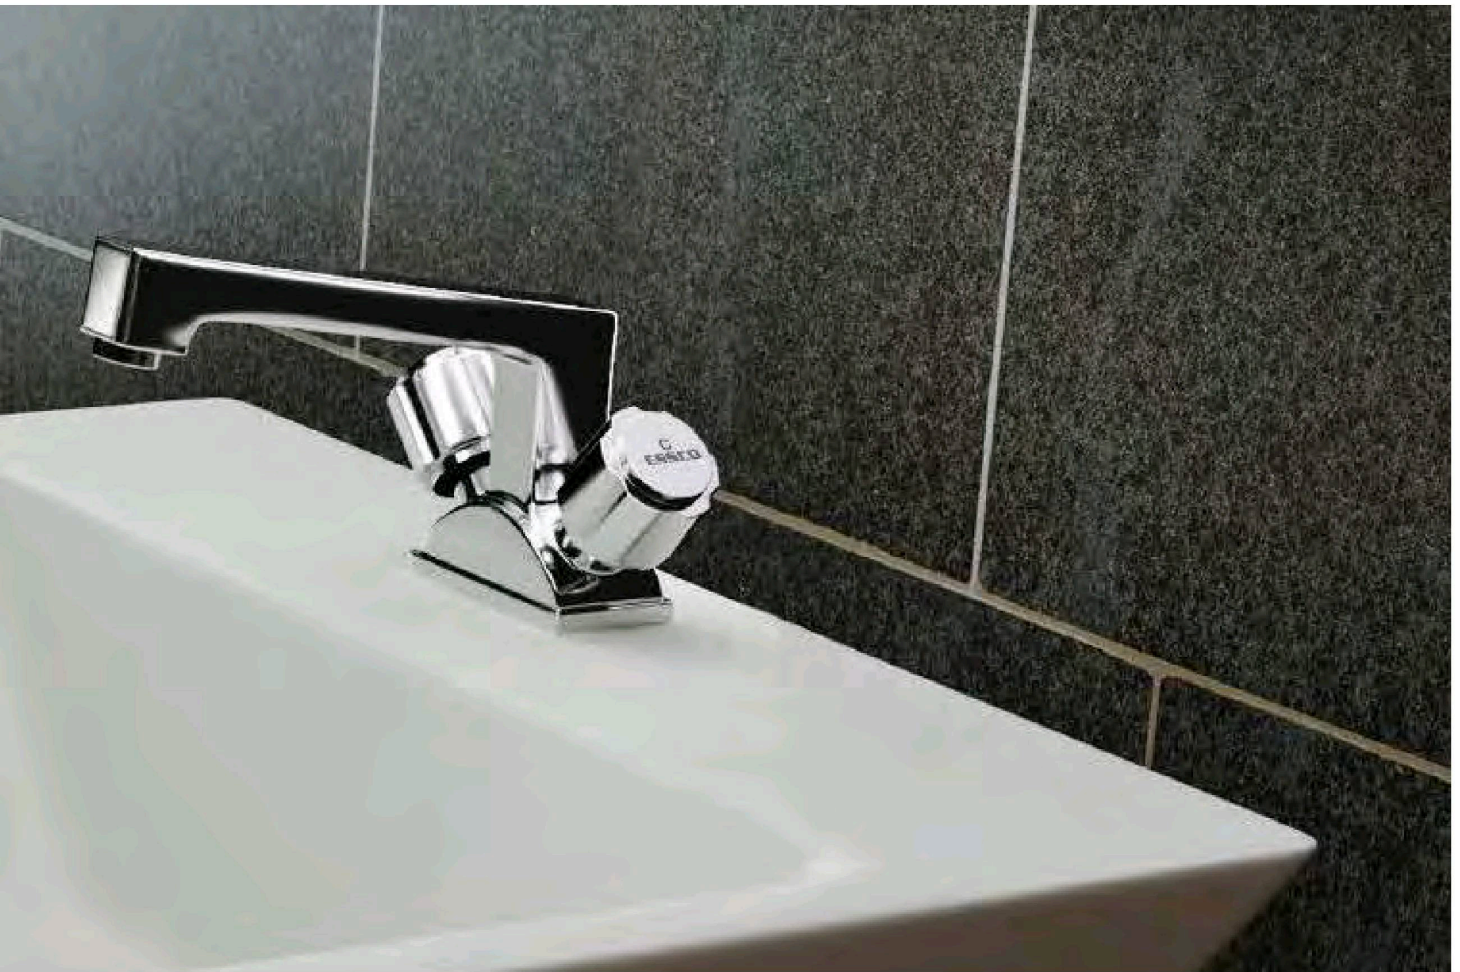

SPL-551

Flush Cock with Wall Flange,
 25 mm size with Lever Handle
 MRP: Rs. 2,075

SPL-553

Flush Cock with Wall Flange,
 25 mm size with Plain Knob
 MRP: Rs. 1,925

DELUX

FULL TURN

Add a DELUX touch.

A range of full turn faucets that are timeless and brings a tranquil experience in the bathroom. The evergreen designs run with complete functionality without any hassles, giving you the assurance of durability and performance.

DELUX

Full Turn

BASIN

DLX-516KN

Central Hole Basin Mixer with Extended Casted Spout with 450 mm Long Braided Hoses
MRP: Rs. 2,900

DLX-510KN

Swan Neck Tap with Left Hand Operating Knob with Aerator, also available DLX-510AKN with Right Hand Operating Knob with Aerator
MRP: Rs. 1,675 / 1,675