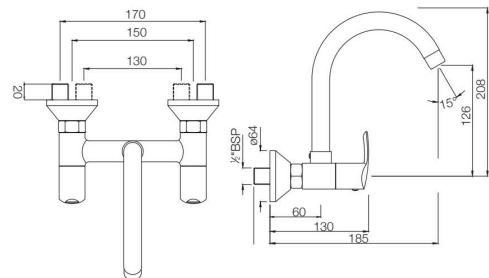

COSMO

BATH & SHOWER

COS-103273

Wall Mixer with provision for Overhead Shower with 115 mm Long Bend Pipe on Upper Side, Connecting Legs & Wall Flanges
MRP: Rs. 4,550

COS-103281

Wall Mixer 3-in-1 System with provision for both Hand Shower & Overhead Shower, complete with 115 mm Long Bend Pipe, Connecting Legs & Wall Flange (without Hand & Overhead Shower)
MRP: Rs. 5,000

KITCHEN

COS-103309N

Sink Mixer with Swinging Spout (Wall Mounted Model) with Connecting Legs & Wall Flanges
MRP: Rs. 3,100