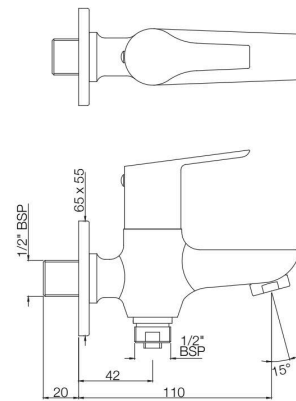

TAPS

APR-101037
Bib Cock with Wall Flange
MRP: Rs. 1,050

APR-101041
2-Way Bib Cock with Wall Flange
MRP: Rs. 1,200

ASPIRE

TAPS

APR-101107
Long Body Bib Cock with Wall Flange
MRP: Rs. 1,275

APR-101053
Angular Stop Cock with Wall Flange
MRP: Rs. 750