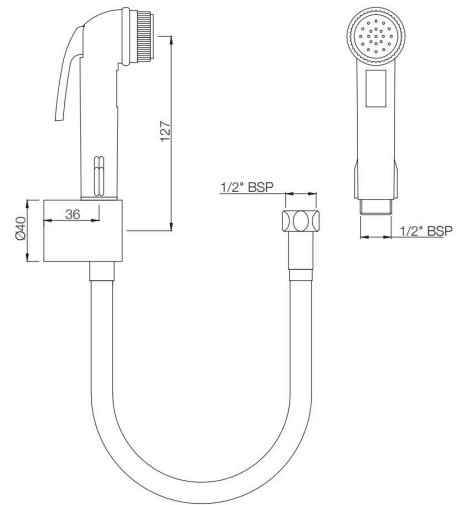

ALE-CHR-583

Hand Shower (Health Faucet) (ABS Body) with 1.2 Meter Long PVC Tube & Wall Hook
 MRP: Rs. 900

ALE-IVY-583

Hand Shower (Health Faucet) (ABS Body) with 1.2 Meter Long PVC Tube & Wall Hook
 MRP: Rs. 825

ALLIED

ALE-BLK-583

Hand Shower (Health Faucet) (ABS Body)
with 1.2 Meter Long PVC Tube & Wall Hook
MRP: Rs. 825

ALE-CHR-585

Hand Shower (Health Faucet) (ABS Body)
with 1 Meter Long Easy Flex Tube in
Chrome Finish & Wall Hook
MRP: Rs. 1,050