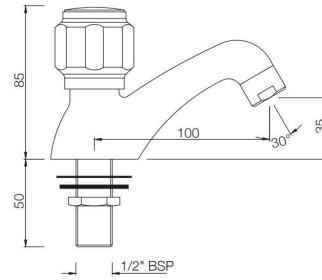

DELUX

DLX-508KN

Pillar Cock Super Deluxe with Aerator
MRP: Rs. 1,250

BATH & SHOWER

DLX-517KN

Wall Mixer with Telephone Shower Arrangement only
with Crutch (with Bush & Piston Delux Diverter Fitting
Bracket) with Aerator
MRP: Rs. 4,400

DLX-517BKN

Wall Mixer with 115 mm Long Bend Pipe for
Connection to Overhead Shower (with Bush &
Piston Diverter Fitting) with Aerator
MRP: Rs. 4,400