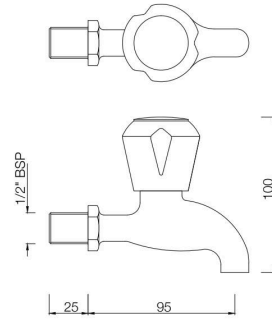

MQT-522S
Sink Cock with Swinging Pipe Spout
(Wall Mounted Model)
MRP: Rs. 1,625

MQT-523S
Sink Cock with Swinging Pipe Spout
(Table Mounted Model)
MRP: Rs. 1,925

MARVEL

TAPS

MQT-511KN
Bib Cock Short Body
MRP: Rs. 875