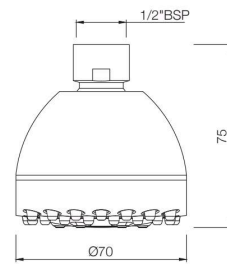

EOS-1985

Overhead Shower 80 mm dia Round Shape Single Flow (ABS Body Chrome Plated with Gray Face Plate) with Rubit Cleaning System
MRP: Rs. 1,150