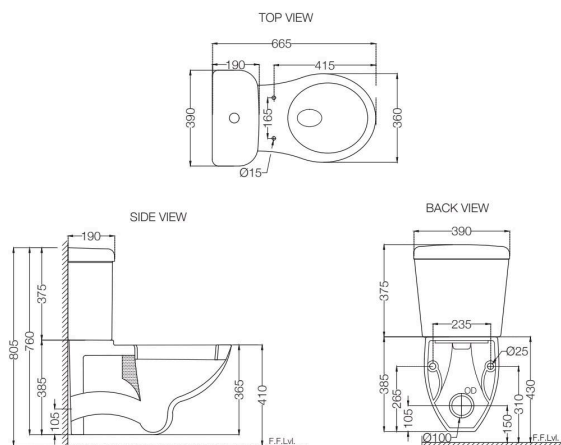

Single Piece WC With PP Normal Close Seat Cover, Hinges, Dual Flush Cistern Fitting, Fixing Accessories And Accessories Set, Size: 365x675x740 mm, S Trap- 220 mm
MRP: Rs. 8,850

ECS-WHT-351SPPZ

Bowl With Cistern For Extended Wall Hung WC With PP Soft Close Seat Cover, Hinges, Dual Flush Cistern Fitting, Accessories Set, Size: 390x665x760 mm
MRP: Rs. 6,400

ECS-WHT-351NPPZ

Bowl With Cistern For Extended Wall Hung WC With PP Normal Close Seat Cover, Hinges, Dual Flush Cistern Fitting, Accessories Set, Size: 390x665x760 mm
MRP: Rs. 6,100

ELEMENTS | Sanitaryware