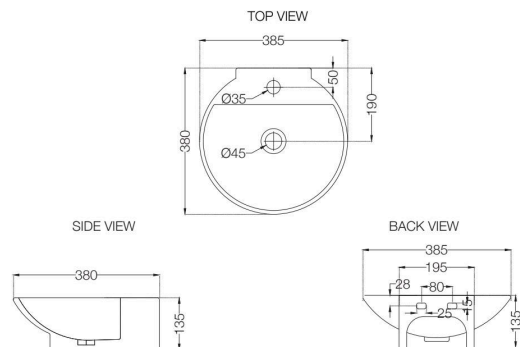

ELEMENTS | Sanitaryware

ECS-WHT-455LE
Asian Pan With L Bend And Extension,
Size: 450x535x180 mm
MRP: Rs. 1,590