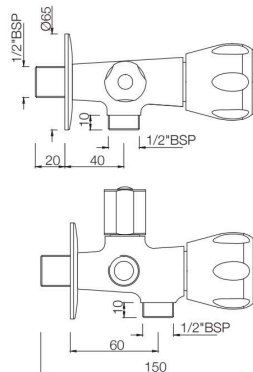

SQT-514AKN
Concealed Stop Cock Heavy Body with Cap, 15 mm
Also available SQT-514CKN
Concealed Stop Cock Heavy Body with Cap, 20 mm
MRP: Rs. 1,100/1,200