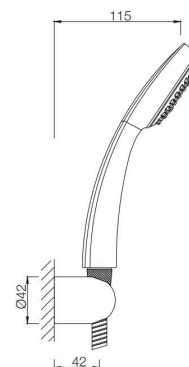

SHOWERS

OVERHEAD SHOWERS

EOS-1995

Overhead Shower 80 mm dia Round Shape Multi Flow (ABS Body Chrome Plated with Gray Face Plate) with Rubit Cleaning System
MRP: Rs. 1,600

HAND SHOWERS

SAE-1929SH555

Hand Shower Pack (Single flow 80mm round shape hand shower with 1.5M long spirochrome flex hose & wall bracket, 1929, 547D8 & 555)
MRP: Rs. 1,925