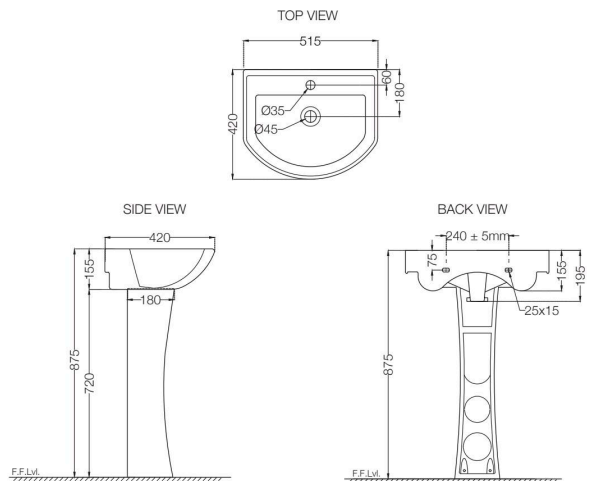

ECS-WHT-811
Wall Hung Basin With Fixing Accessories,
Size: 400x305x125 mm
MRP: Rs. 1,225
ECS-WHT-305
Half Pedestal With Fixing Accessories
For ECS-WHT-811
MRP: Rs. 11,00 | Set MRP: Rs. 2,325