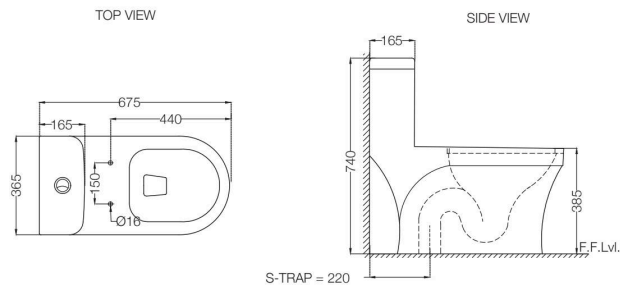

ECS-WHT-851S220NPP

Single Piece WC With PP Normal Close Seat Cover, Hinges, Dual Flush Cistern Fitting, Fixing Accessories And Accessories Set, Size: 365x675x740 mm, S Trap- 220 mm
MRP: Rs. 8,850