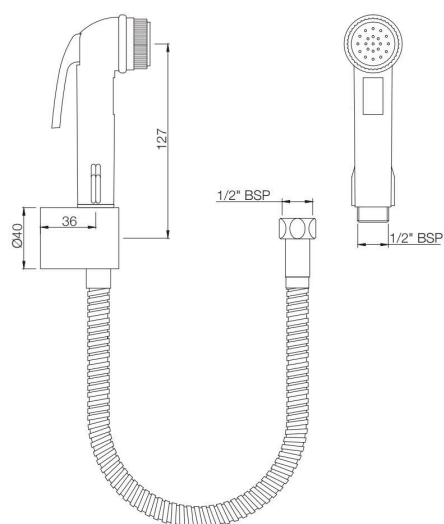

ALLIED

ALE-BLK-583

Hand Shower (Health Faucet) (ABS Body)
with 1.2 Meter Long PVC Tube & Wall Hook
MRP: Rs. 825

ALE-CHR-585

Hand Shower (Health Faucet) (ABS Body)
with 1 Meter Long Easy Flex Tube in
Chrome Finish & Wall Hook
MRP: Rs. 1,050

ALE-IVY-585

Hand Shower (Health Faucet) (ABS Body) with
1 Meter Long Easy Flex Tube in Chrome Finish
& Wall Hook
MRP: Rs. 925

ALLIED

ALE-BLK-585

Hand Shower (Health Faucet) (ABS Body) with 1 Meter Long Easy Flex Tube in Chrome Finish & Wall Hook
MRP: Rs. 925

ALE-CHR-593

Hand Shower (Health Faucet) (ABS Body) with 8mm dia, 1.2 Meter Long Flexible Tube & Wall Hook
MRP: Rs. 1,200

ALE-IVC-593

Hand Shower (Health Faucet) (ABS Body) with 8mm Dia, 1.2 Meter Long Flexible Tube & Wall Hook
MRP: Rs. 1,025