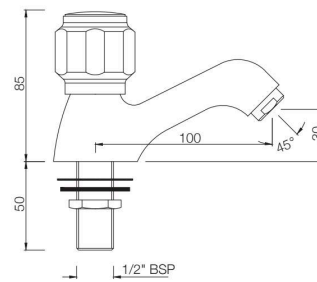

DELUX

Full Turn

BASIN

DLX-516KN

Central Hole Basin Mixer with Extended Casted Spout with 450 mm Long Braided Hoses
MRP: Rs. 2,900

DLX-510KN

Swan Neck Tap with Left Hand Operating Knob with Aerator, also available DLX-510AKN with Right Hand Operating Knob with Aerator
MRP: Rs. 1,675 / 1,675

DLX-507KN

Pillar Cock Rocket Type with Aerator
MRP: Rs. 1,200