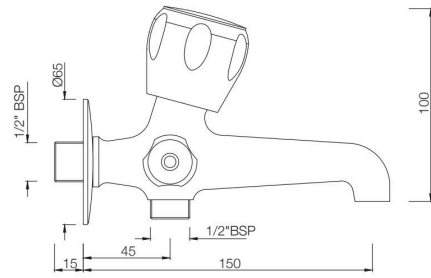

SQT-511AKN
Bib Cock With Nozzle
MRP: Rs. 950

SQT-512KN
Long Body Bib Cock with Wall
Flange & Aerator
MRP: Rs. 1,325

SUMTHING SPECIAL

SQT-512AKN
2-Way Long Body Bib Cock
with Wall Flange
MRP: Rs. 1,450

SQT-512ANKN
2-Way Bib Cock with Wall Flange
MRP: Rs. 1,375