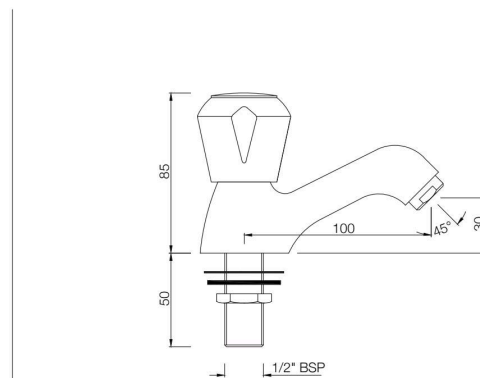

MARVEL

Quarter Turn

BASIN

MQT-516AKN

Central Hole Basin Mixer with 'U' shape Round Casted Spout with 450 mm Long Braided Hoses
MRP: Rs. 2,675

MQT-510AKN

Swan Neck Tap with Right Hand Operating Knob with Aerator, also available MQT-510KN with Left Hand Operating Knob with Aerator
MRP: Rs.1,675 / Rs. 1,675

MQT-507KN

Pillar Cock Rocket Type with Aerator
MRP: Rs. 1,200