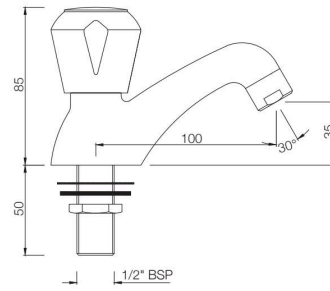

MARVEL

MQT-508KN

Pillar Cock Super Deluxe with Aerator
MRP: Rs. 1,250

BATH & SHOWER

MQT-517KN

Wall Mixer Telephone Shower Arrangement only with Crutch (with Bush & Piston Diverter Fitting) with Aerator. Also available MQT-517AKN
Wall Mixer without Crutch
MRP: Rs. 4,400/ 3,850

MQT-517BKN

Wall Mixer with 115 mm Long Bend Pipe for connection to Overhead Shower (with Bush & Piston Diverter Fitting) with Aerator
MRP: Rs. 4,400