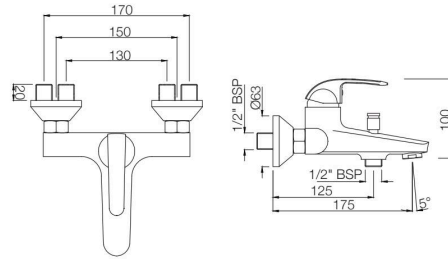

ORB-105149
Single Lever Exposed Shower Mixer for Connection to Hand Shower with Connecting Legs & Wall Flanges
MRP: Rs. 3,450