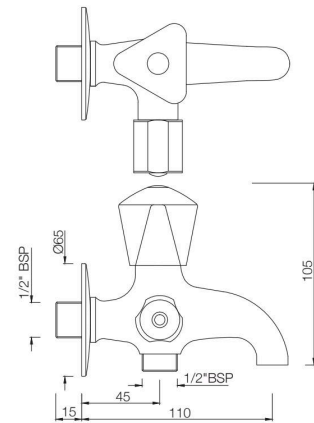

TQT-511A
Bib Cock With Nozzle
MRP: Rs. 950

TQT-512
Long Body Bib Cock with Wall Flange
and Aerator
MRP: Rs. 1,325

TROPICAL

TQT-512A
Two Way Long Body Bib Cock with Wall Flange
MRP: Rs. 1,450

TQT-512AN
Two Way Bib Cock with Wall Flange
MRP: Rs. 1,375