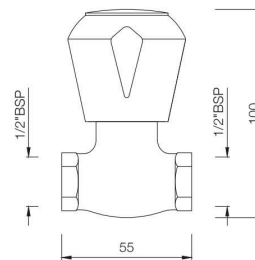

MARVEL

MQT-512AKN
2-Way Long Body Bib Cock with
Wall Flange
MRP: Rs. 1,450

MQT-512ANKN
2-Way Bib Cock with Wall Flange
MRP: Rs. 1,375

MQT-513BKN
Stop Cock, Female End
MRP: Rs. 850