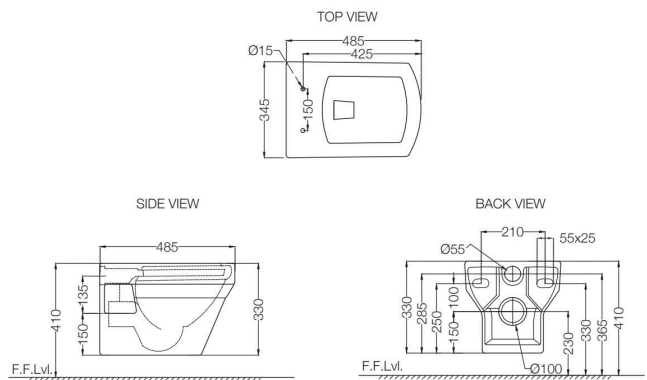

ORS-WHT-105931
 Table Top Basin,
 Size: 450x450x180 mm
 MRP: Rs.2,850

ASPIRE

ASPIRE elegance that redefine your bathroom space.

The range is designed to meet specific bathroom needs. Single lever faucets with bold looks, cylindrical design, stylish straight lines, glossy curves, and sanitaryware products of dynamic shapes and sizes are crafted to perfection for a rejuvenating experience.