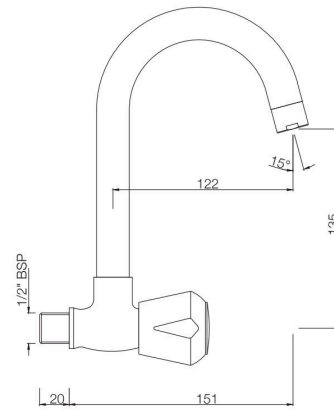

MQT-522S
Sink Cock with Swinging Pipe Spout
(Wall Mounted Model)
MRP: Rs. 1,625

MQT-523S
Sink Cock with Swinging Pipe Spout
(Table Mounted Model)
MRP: Rs. 1,925

MARVEL

TAPS

MQT-511KN
Bib Cock Short Body
MRP: Rs. 875