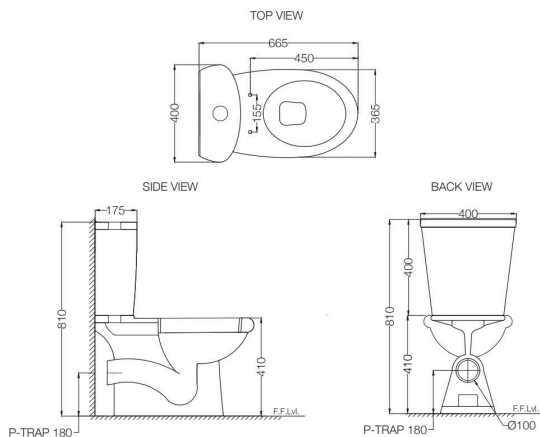

COSMO

CMS-WHT-103751S220SPP

Bowl For Coupled WC With PP Soft Close Seat Cover, Hinges, Fixing Accessories And Accessories Set, Size: 400x665x810 mm, S Trap- 220 mm
MRP: Rs. 6,100

CMS-WHT-103201

Cistern With Dual Flush Cistern Fitting For 103751S220SPP/ NPP, 103751P180NPP/ SPP
MRP: Rs. 3,200| Set MRP: Rs. 9,300

CMS-WHT-103751S220NPP

Bowl For Coupled WC With PP Normal Close Seat Cover, Hinges, Fixing Accessories And Accessories Set, Size : 400x665x810 mm, S Trap - 220 mm
MRP: Rs. 5,800

CMS-WHT-103201

Cistern With Dual Flush Cistern Fitting For 103751S220SPP/ NPP, 103751P180NPP/ SPP
MRP: Rs. 3,200 | Set MRP: Rs. 9,000

CMS-WHT-103751P180SPP

Bowl For Coupled WC With PP Soft Close Seat Cover, Hinges, Fixing Accessories And Accessories Set, Size: 400x665x810 mm, P Trap - 180 mm
MRP: Rs. 6,100

CMS-WHT-103201

Cistern With Dual Flush Cistern Fitting For 103751S220SPP/ NPP, 103751P180NPP/ SPP
MRP: Rs. 3,200
Set MRP: Rs. 9,300