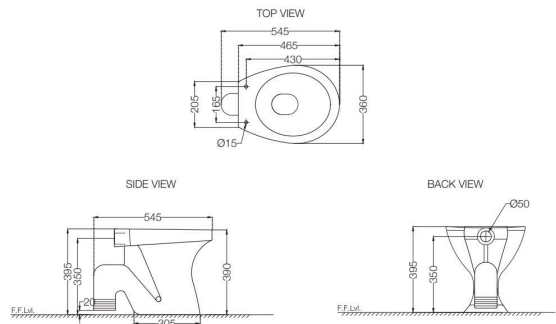

ECS-WHT-551PSPP

EWC With PP Soft Close Seat Cover, Hinges, Fixing Accessories, Size: 360x475x395 mm, P Trap MRP: Rs. 2,850

ECS-WHT-551PNPP

EWC With PP Normal Close Seat Cover, Hinges, Fixing Accessories, Size: 360x475x395 mm, P Trap MRP: Rs. 2,550