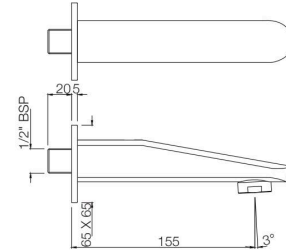

ORB-105081
Flush Cock with Wall Flange, Size 25mm
MRP: Rs. 2,100

ORBIT

BATH TUB SPOUT

SPE-105429

Orbit Bath Tub Spout with Wall Flange
MRP: Rs. 1,050

SPE-105463

Orbit Bath Tub Spout with Button attachment
for Hand Shower with Wall Flange
MRP: Rs. 1,650