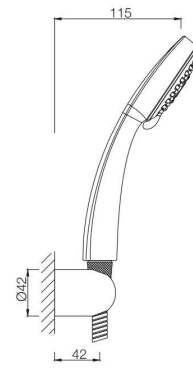

SHOWERS

OVERHEAD SHOWERS

EOS-1995

Overhead Shower 80 mm dia Round Shape Multi Flow (ABS Body Chrome Plated with Gray Face Plate) with Rubit Cleaning System
MRP: Rs. 1,600

HAND SHOWERS

SAE-1929SH555

Hand Shower Pack (Single flow 80mm round shape hand shower with 1.5M long spirochrome flex hose & wall bracket, 1929, 547D8 & 555)
MRP: Rs. 1,925

SAE-551SH555

Hand Shower Pack (Single flow 70mm round shape hand shower with 1.5M long spirochrome flex hose & wall bracket, 551, 547D8 & 555)
MRP: Rs. 1,675

SHOWERS

HAND SHOWERS

SAE-1931SH555

Hand Shower Pack (Multi flow 80mm round shape hand shower with 1.5M long spirochrome flex hose & wall bracket, 1931, 547D8 & 555)
MRP: Rs. 2,250

ALLIED

ALLIED

ALE-534
Bath Tub Spout Heavy
MRP: Rs. 1,275

ALE-536A
Shower Arm 240 mm Long (Light Weight) Round Shape
for Wall Mounted Showers with Wall Flange
MRP: Rs. 475

ALE-055
Concealed Body for Single Lever Diverter, 35 mm
Cartridge with Button Assembly, Cartridge Sleeve
(Button on top) but without Exposed Parts Kit
MRP: Rs. 2,825