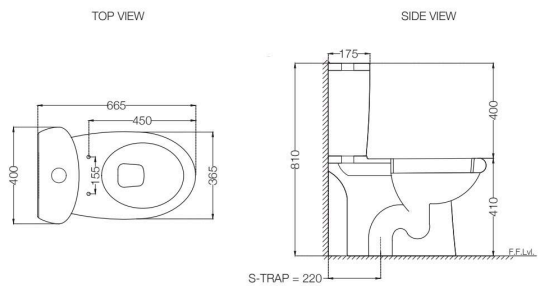

CMS-WHT-103751P180SPP

Bowl For Coupled WC With PP Soft Close Seat Cover, Hinges, Fixing Accessories And Accessories Set, Size: 400x665x810 mm, P Trap - 180 mm
MRP: Rs. 6,100

CMS-WHT-103201

Cistern With Dual Flush Cistern Fitting For 103751S220SPP/ NPP, 103751P180NPP/ SPP
MRP: Rs. 3,200
Set MRP: Rs. 9,300