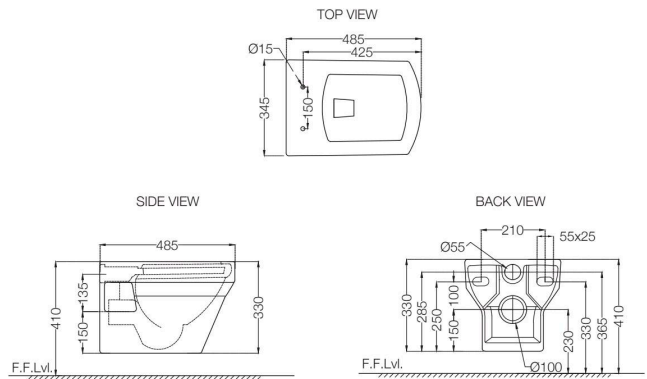

ORS-WHT-105951SPP
Wall Hung WC With PP Soft Close Seat Cover,
Hinges and Accessories Set,
Size: 345x485x330 mm
MRP: Rs. 5,250