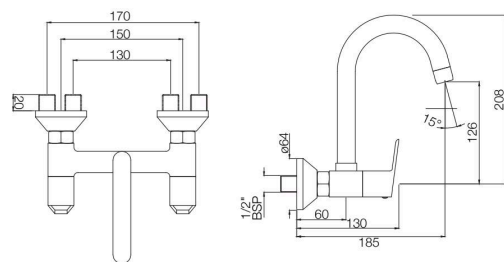

ASPIRE

BATH & SHOWER

APR-101273

Wall Mixer with provision for Overhead Shower with 115 mm Long Bend Pipe on Upper Side, Connecting Legs & Wall Flanges
MRP: Rs. 4,550

APR-101281

Wall Mixer 3-in-1 System with provision for both Hand Shower & Overhead Shower complete with 115 mm Long Bend Pipe, Connecting Legs & Wall Flange (without Hand & Overhead Shower)
MRP: Rs. 5,000

KITCHEN

APR-101309N

Sink Mixer with Swinging Spout (Wall Mounted Model) with Connecting Legs & Wall Flanges
MRP: Rs. 3,100