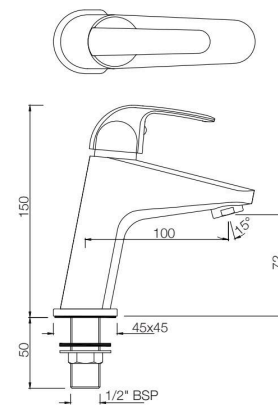

ORBIT

BATH & SHOWER

ORB-105119
Single Lever Wall Mixer with Provision of Hand Shower, But without Hand Shower
MRP: Rs. 4,450

ORB-105149
Single Lever Exposed Shower Mixer for Connection to Hand Shower with Connecting Legs & Wall Flanges
MRP: Rs. 3,450

Quarter Turn

BASIN

ORB-105001N
Pillar Cock
MRP: Rs. 1,600