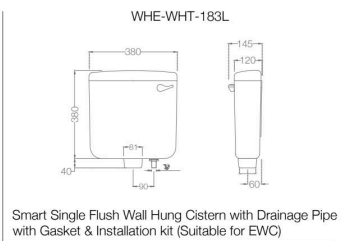

ELEMENTS | Sanitaryware

ECS-WHT-751S220SPPZ

Bowl With Cistern For Coupled WC With PP Soft Close Seat Cover, Hinges, Dual Flush Cistern Fitting, Fixing Accessories And Accessories Set, Size: 390x670x780 mm, S Trap- 220 mm
MRP: Rs. 5,900

ECS-WHT-751S220NPPZ

Bowl With Cistern For Coupled WC With PP Normal Close Seat Cover, Hinges, Dual Flush Cistern Fitting, Fixing Accessories And Accessories Set, Size: 390x670x780 mm, S Trap- 220 mm
MRP: Rs. 5,600

ECS-WHT-751P180SPPZ

Bowl With Cistern For Coupled WC With PP Soft Close Seat Cover, Hinges, Dual Flush Cistern Fitting, Fixing Accessories And Accessories Set, Size: 390x670x780 mm, P Trap- 180 mm
MRP: Rs. 5,900

ECS-WHT-751P180NPPZ

Bowl With Cistern For Coupled WC With PP Normal Close Seat Cover, Hinges, Dual Flush Cistern Fitting, Fixing Accessories And Accessories Set, Size: 390x670x780 mm, P Trap- 180 mm
MRP: Rs. 5,600

ECS-WHT-551SNPP183LZ

EWC With Wall Hung Cistern, Drainage L Bend Pipe, Gasket And Installation Kit With PP Normal Close Seat Cover, Hinges, Fixing Accessories And Accessories Set, Size: 360x545x395 mm, S Trap
MRP: Rs. 4,000