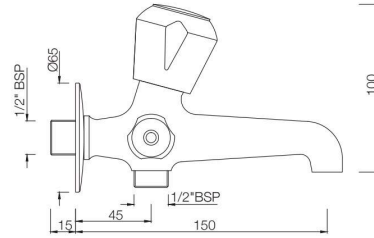

MQT-511AKN
Bib Cock with Nozzle
MRP: Rs. 950

MQT-512KN
Long Body Bib Cock with Wall Flange
and Aerator
MRP: Rs. 1,325

MARVEL

MQT-512AKN
2-Way Long Body Bib Cock with
Wall Flange
MRP: Rs. 1,450

MQT-512ANKN
2-Way Bib Cock with Wall Flange
MRP: Rs. 1,375