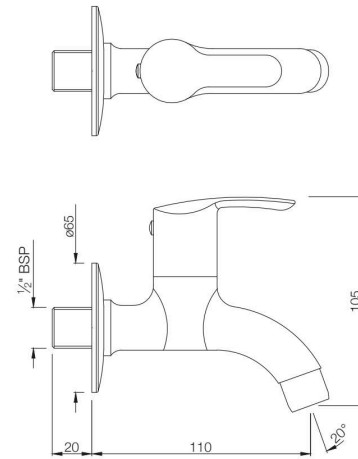

TAPS

COS-103037

Bib Cock with Wall Flange
MRP: Rs. 1,050

COS-103041

2-Way Bib Cock with Wall Flange
MRP: Rs. 1,200

COSMO

TAPS

COS-103107
Long Body Bib Cock with Wall Flange
MRP: Rs. 1,275