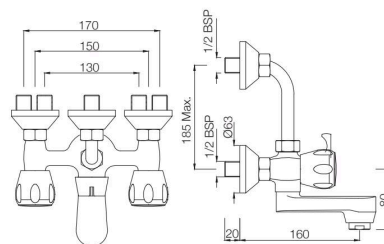

SUMTHING SPECIAL

SQT-508KN

Pillar Cock Super Deluxe with Aerator
MRP: Rs. 1,250

BATH & SHOWER

SQT-517KN

Wall Mixer Telephone Shower Arrangement only with Crutch (with Bush & Piston Diverter fitting) with Aerator Also available SQT-517AKN Wall Mixer Telephone Shower Arrangement only without Crutch (with Bush & Piston Diverter Fitting) with Aerator
MRP: Rs. 4,400/3,850

SQT-517BKN

Wall Mixer with 115 mm Long Bend Pipe for connection to Overhead Shower (with Bush & Piston Diverter Fitting) with Aerator
MRP: Rs. 4,400