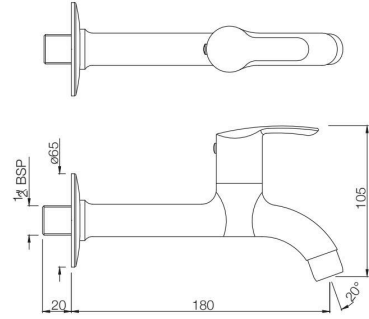

TAPS

COS-103037

Bib Cock with Wall Flange
MRP: Rs. 1,050

COS-103041

2-Way Bib Cock with Wall Flange
MRP: Rs. 1,200

COSMO

TAPS

COS-103107
Long Body Bib Cock with Wall Flange
MRP: Rs. 1,275