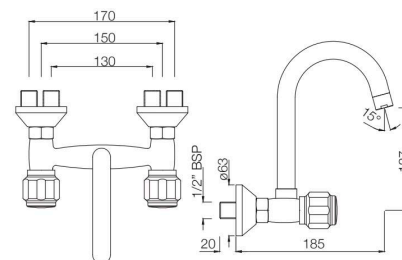

DELUX

BATH & SHOWER

KITCHEN