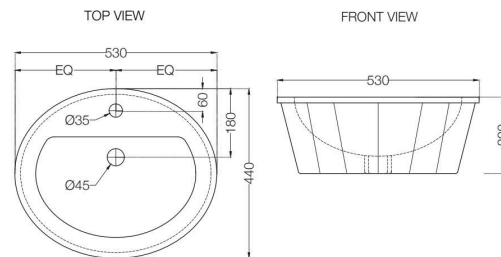

ECS-WHT-931
Table Top Basin,
Size : 385x380x135 mm
MRP: Rs. 2,050

ELEMENTS | Sanitaryware

ECS-WHT-901
Table Top Basin,
Size:355x350x145 mm
MRP: Rs. 1,850

ECS-WHT-601
Counter Top Basin,
Size: 530x440x200 mm, Shape: Oval
MRP: Rs. 2,200