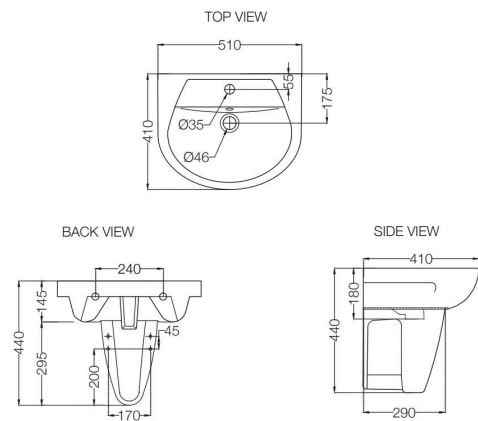

COSMO

CMS-WHT-103801
Wall Hung Basin With Fixing Accessories,
Size: 540x395x185 mm
MRP: Rs. 2,525

CMS-WHT-103305
Half Pedestal With Fixing Accessories
For 103801, 103803
MRP: Rs. Rs. 1,150 | Set MRP: Rs. 3,675

CMS-WHT-103803
Wall Hung Basin With Fixing Accessories,
Size: 510x410x180 mm
MRP: Rs. 2,325

CMS-WHT-103305
Half Pedestal With Fixing Accessories
For 103801, 103803
MRP: Rs. 1,150 | Set MRP: Rs. 3,475