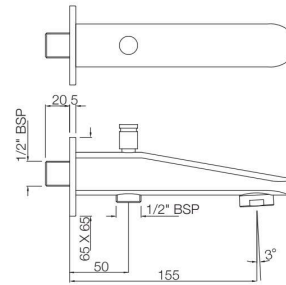

ORB-105081
Flush Cock with Wall Flange, Size 25mm
MRP: Rs. 2,100

ORBIT

BATH TUB SPOUT

SPE-105429

Orbit Bath Tub Spout with Wall Flange
MRP: Rs. 1,050

SPE-105463

Orbit Bath Tub Spout with Button attachment
for Hand Shower with Wall Flange
MRP: Rs. 1,650