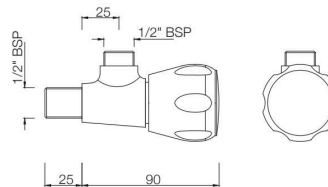

SQT-526AFKN
2-Way Angle Valve with Wall Flange
Also available SQT-526AKN
2 Way Angle Valve
MRP: Rs. 1,300/1,250