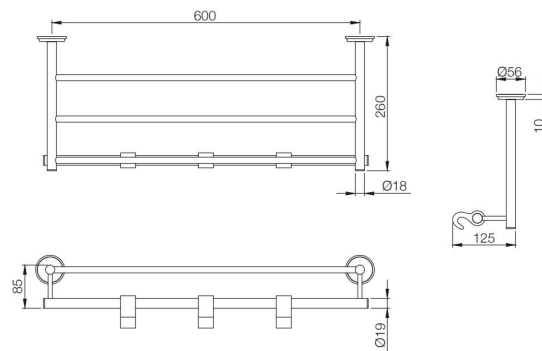

AEC-1181N
Towel Shelf 600 mm long with Lower
Hangers, Stainless Steel
MRP: Rs. 3,150

BATH ACCESSORIES

AEC-1181NA

Towel Shelf 450 mm long with Lower Hangers,
Stainless Steel
MRP: Rs. 2,925

AEC-1191N

Single Robe Hook
MRP: Rs. 400