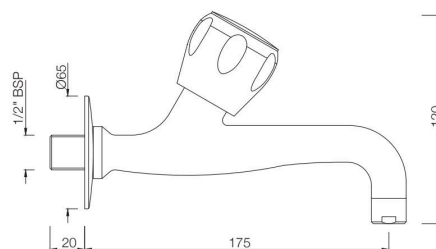

SUMTHING SPECIAL

TAPS

SQT-511KN
Bib Cock Short Body
MRP: Rs. 875

SQT-511AKN
Bib Cock With Nozzle
MRP: Rs. 950