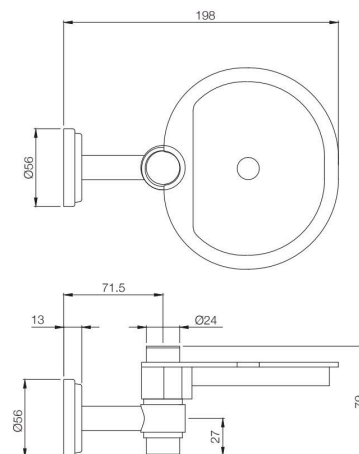

AEC-1141N
Tumbler Holder
MRP: Rs. 625