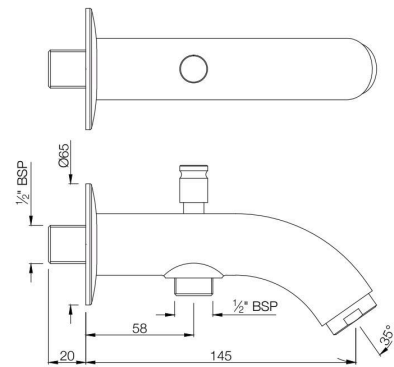

COS-103099
Concealed Stop Cock, reduced body with
Adjustable Wall Flange, Size: 20 mm
MRP: Rs. 1,125

COS-103081
Flush Cock with Wall Flange, Size: 25 mm
MRP: Rs. 2,025

COSMO

BATH TUB SPOUT

SPE-103429
Cosmo Bath Tub Spout with Wall Flange
MRP: Rs. 1,050

SPE-103463
Cosmo Bath Tub Spout with Button attachment
for Hand Shower with Wall Flange
MRP: Rs. 1,650

COSMO

SANITARYWARE

COSMO

CMS-WHT-103951SPP

Wall Hung WC With PP Soft Close Seat Cover,
Hinges, Accessories Set,
Size: 365x545x375 mm
MRP: Rs. 5,190