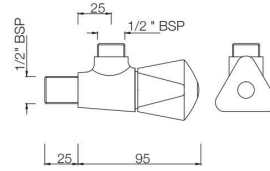

TROPICAL

TAPS