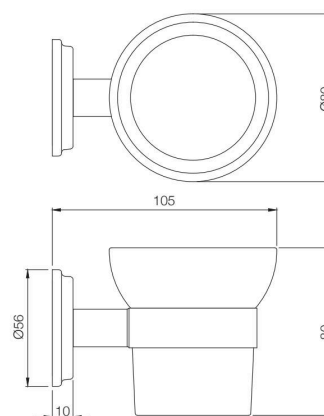

BATH ACCESSORIES

AEC-1131N
Soap Dish
MRP: Rs. 675

AEC-1133
Soap Dish (Polycarbonate)
MRP: Rs. 1,025