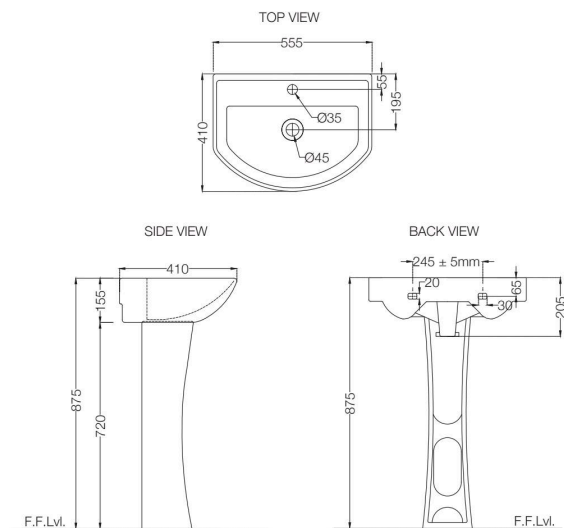

ELEMENTS | Sanitaryware

ECS-WHT-803
Wall Hung Basin With Fixing Accessories,
Size: 455x350x165 mm
MRP: Rs. 1,200

ECS-WHT-301
Full Pedestal for ECS-WHT-801, 805
MRP: Rs. 1,190
Set MRP: Rs. 2,865