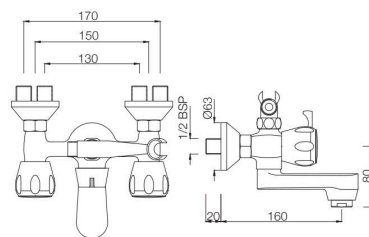

SQT-517BKN

Wall Mixer with 115 mm Long Bend Pipe for connection to Overhead Shower (with Bush & Piston Diverter Fitting) with Aerator
MRP: Rs. 4,400