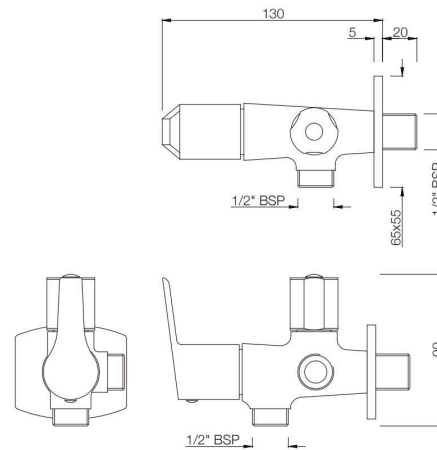

ASPIRE

TAPS

APR-101053
Angular Stop Cock with Wall Flange
MRP: Rs. 750

APR-101067
2-Way Angular Stop Cock with Wall Flange
MRP: Rs. 1,375