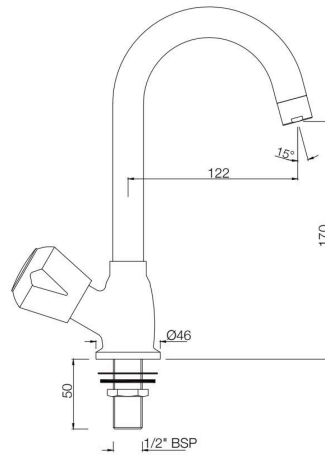

MQT-522S
Sink Cock with Swinging Pipe Spout
(Wall Mounted Model)
MRP: Rs. 1,625

MQT-523S
Sink Cock with Swinging Pipe Spout
(Table Mounted Model)
MRP: Rs. 1,925

MARVEL

TAPS

MQT-511KN
Bib Cock Short Body
MRP: Rs. 875