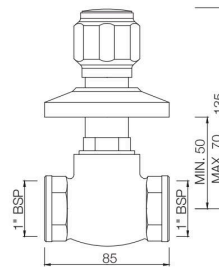

DELUX

DLX-514EKN

Concealed Stop Cock with Sliding Flange, 15 mm
Also available DLX-514FKN
Concealed Stop Cock with Sliding Flange, 20 mm
MRP: Rs. 1,050/ 1,150

DLX-551

Flush Cock with Wall Flange,
25 mm size with Lever Handle
MRP: Rs. 2,075

DLX-553

Flush Cock with Wall Flange,
25 mm size with Plain Knob
MRP: Rs. 1,925