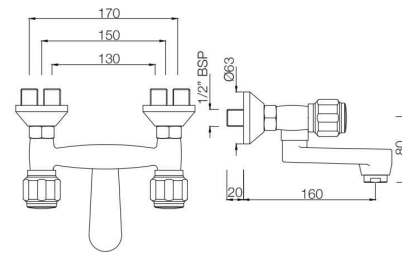

DELUX

BATH & SHOWER

KITCHEN