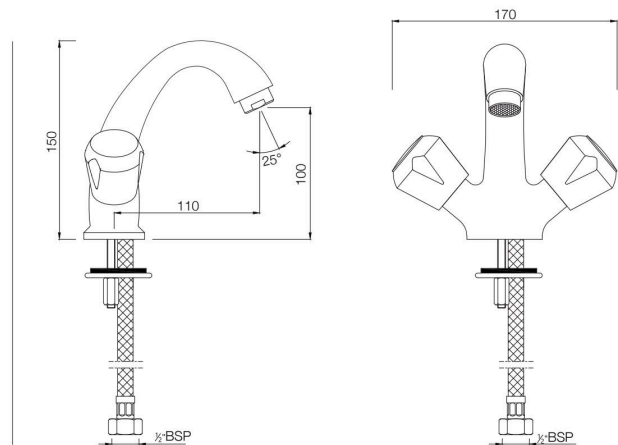

MARVEL

Quarter Turn

BASIN

MQT-516AKN

Central Hole Basin Mixer with 'U' shape Round Casted Spout with 450 mm Long Braided Hoses
MRP: Rs. 2,675

MQT-510AKN

Swan Neck Tap with Right Hand Operating Knob with Aerator, also available MQT-510KN with Left Hand Operating Knob with Aerator
MRP: Rs.1,675 / Rs. 1,675