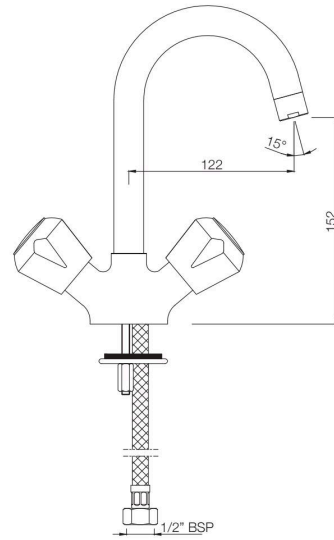

MQT-522S
Sink Cock with Swinging Pipe Spout
(Wall Mounted Model)
MRP: Rs. 1,625

MQT-523S
Sink Cock with Swinging Pipe Spout
(Table Mounted Model)
MRP: Rs. 1,925

MARVEL

TAPS

MQT-511KN
Bib Cock Short Body
MRP: Rs. 875