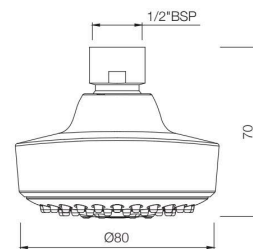

SHOWERS

OVERHEAD SHOWERS

EOS-542A

Overhead Shower 125 mm dia Round Shape Single Flow (ABS Body Chrome Plated with Gray Face Plate) with Rubit Cleaning System
MRP: Rs. 775

EOS-491

Overhead Shower 70 mm dia Round Shape Single Flow (ABS Body Chrome Plated with Gray Face Plate) with Rubit Cleaning System
MRP: Rs. 875

EOS-1985

Overhead Shower 80 mm dia Round Shape Single Flow (ABS Body Chrome Plated with Gray Face Plate) with Rubit Cleaning System
MRP: Rs. 1,150