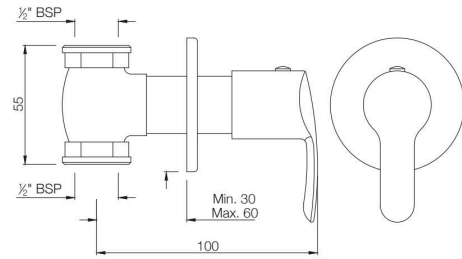

COS-103053
Angular Stop Cock with Wall Flange
MRP: Rs. 750

COS-103067
2-Way Angular Stop Cock with Wall Flange
MRP: Rs. 1,375

COSMO

TAPS

COS-103069
Concealed Stop Cock, reduced body with
Adjustable Wall Flange, Size: 15 mm
MRP: Rs. 1,025