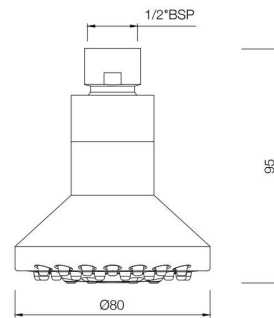

EOS-542N

Overhead Shower 100 mm dia Round Shape
Single Flow (ABS Body Chrome Plated with
Gray Face Plate) with Rubit Cleaning System
MRP: Rs. 650