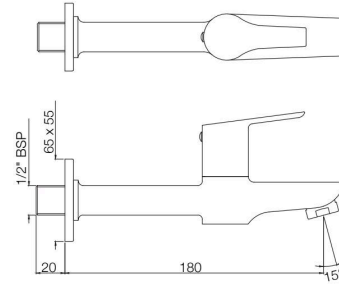

TAPS

APR-101037
Bib Cock with Wall Flange
MRP: Rs. 1,050

APR-101041
2-Way Bib Cock with Wall Flange
MRP: Rs. 1,200

ASPIRE

TAPS

APR-101107
Long Body Bib Cock with Wall Flange
MRP: Rs. 1,275

APR-101053
Angular Stop Cock with Wall Flange
MRP: Rs. 750