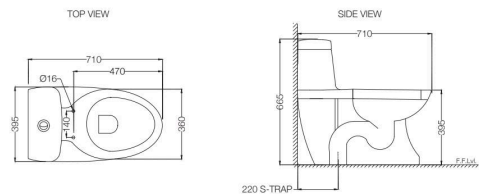

CMS-WHT-103851P180SPP

Single Piece WC With PP Soft Close Seat Cover,
Hinges, Dual Flush Cistern Fitting, Fixing Accessories,
Size: 395x710x665 mm, P Trap- 180 mm
MRP: Rs. 14,400