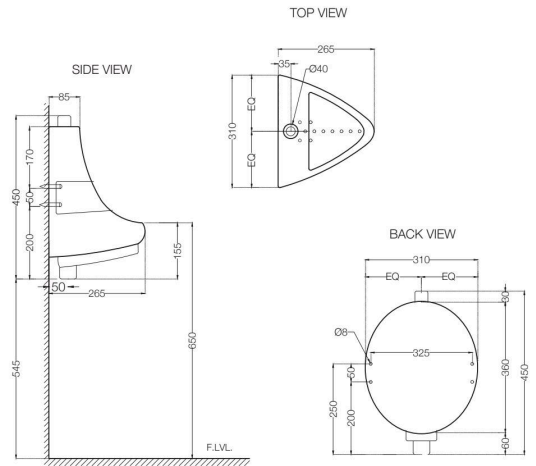

ECS-WHT-841
 Wall Hung Corner Basin With Fixing Accessories,
 Size: 400x405x200 mm
 MRP: Rs. 1,150

ECS-WHT-801
 Wall Hung Basin With Fixing Accessories,
 Size: 555x410x205 mm
 MRP: Rs. 1,675

ECS-WHT-301
 Full Pedestal for ECS-WHT-801, 805
 MRP: Rs. 1,190
 Set MRP: Rs. 2,865

ELEMENTS | Sanitaryware

ECS-WHT-805
 Wall Hung Basin With Fixing Accessories,
 Size: 515x420x195 mm
 MRP: Rs. 1,375
ECS-WHT-301
 Full Pedestal For ECS-WHT-801, 805
 MRP: Rs. 1,190 | Set MRP: Rs. 2,565

ECS-WHT-811
 Wall Hung Basin With Fixing Accessories,
 Size: 400x305x125 mm
 MRP: Rs. 1,225
ECS-WHT-305
 Half Pedestal With Fixing Accessories
 For ECS-WHT-811
 MRP: Rs. 11,00 | Set MRP: Rs. 2,325

ECS-WHT-253
 Urinal With Fixing Accessories,
 Size: 330x315x420 mm
 MRP: Rs. 1,590

SANITARYWARE BOWLS

In its Sanitaryware range, Essco also provides you with a wide range of designs and features in bowls, cisterns and more. Sanitaryware items mentioned below can be purchased separately as per your requirement.