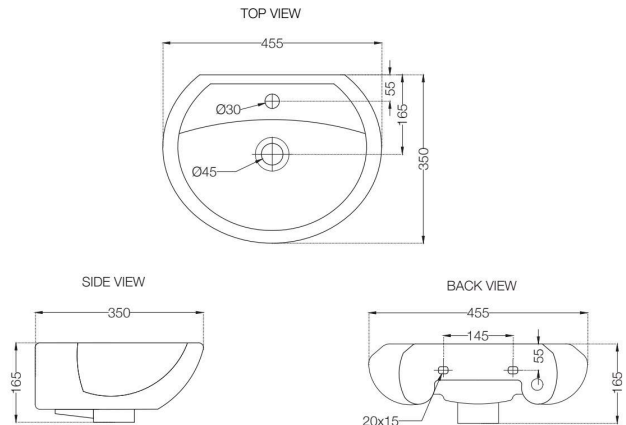

ELEMENTS | Sanitaryware

ECS-WHT-803
Wall Hung Basin With Fixing Accessories,
Size: 455x350x165 mm
MRP: Rs. 1,200

ECS-WHT-301
Full Pedestal for ECS-WHT-801, 805
MRP: Rs. 1,190
Set MRP: Rs. 2,865