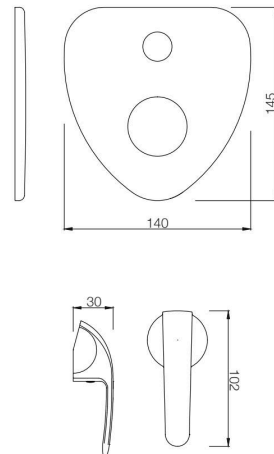

ORB-105005B

Single Lever Tall Boy without Popup Waste
System, with 600mm Long Braided Hoses
MRP: Rs. 4,050

BATH & SHOWER

ORB-105055K

Exposed Parts Kit of Single Lever Diverter Consisting of Operating Lever &
Wall Flange (With Seals) Only (Suitable For Item ALE-055)
MRP: Rs. 700