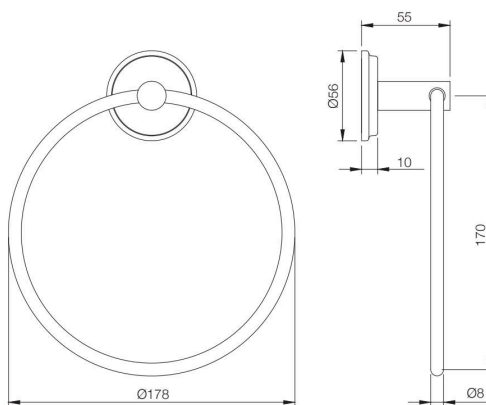

BATH ACCESSORIES

AEC-1111N

Towel Rail 600mm Long, Stainless Steel
MRP: Rs. 1,150

AEC-1111NB

Towel Rail 450mm Long, Stainless Steel
MRP: Rs. 1,100

AEC-1121N

Towel Ring Round
MRP: Rs. 675

BATH ACCESSORIES