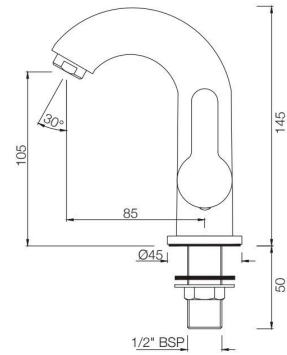

Quarter Turn

BASIN

COS-103001M

Pillar Cock
MRP: Rs. 1,400

COSMO

BASIN

COS-103021M
Pillar Cock with Extension Body
MRP: Rs. 2,050

COS-103127
Swan Neck Tap With Right Hand Operating
MRP: Rs. 1,700