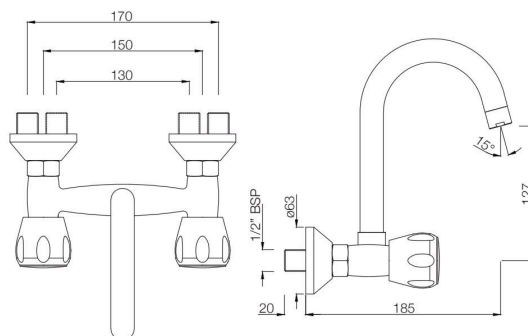

SUMTHING SPECIAL

BATH & SHOWER

SQT-519KN

Wall Mixer 3-in-1 System with 115 mm Bend Pipe and Aerator
MRP: Rs. 4,950

SQT-520KN

Wall Mixer Non-telephonic Shower System with Aerator
MRP: Rs. 2,925

KITCHEN

SQT-521S

Sink Mixer with Swinging Pipe Spout (Wall Mounted Model)
MRP: Rs. 3,250