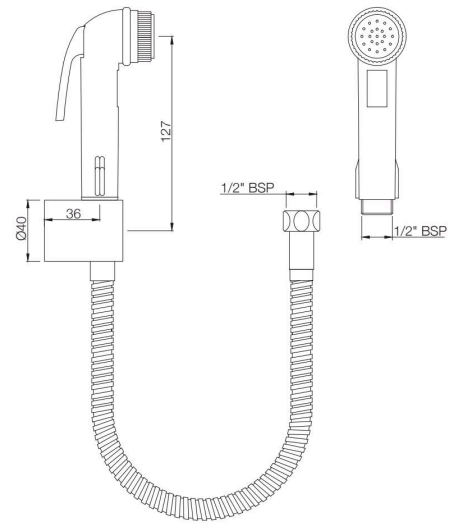

ALE-IVY-585

Hand Shower (Health Faucet) (ABS Body) with
1 Meter Long Easy Flex Tube in Chrome Finish
& Wall Hook
MRP: Rs. 925

ALLIED

ALE-BLK-585

Hand Shower (Health Faucet) (ABS Body) with 1 Meter Long Easy Flex Tube in Chrome Finish & Wall Hook
MRP: Rs. 925

ALE-CHR-593

Hand Shower (Health Faucet) (ABS Body) with 8mm dia, 1.2 Meter Long Flexible Tube & Wall Hook
MRP: Rs. 1,200

ALE-IVC-593

Hand Shower (Health Faucet) (ABS Body) with 8mm Dia, 1.2 Meter Long Flexible Tube & Wall Hook
MRP: Rs. 1,025

ALLIED

ALE-BLC-593

Hand Shower (Health Faucet) (ABS Body) with 8mm
Dia, 1.2 Meter Long Flexible Tube & Wall Hook
MRP: Rs. 1,025

ACCESSORIES

Equip your bathrooms with elegant bathroom accessories that add those beautiful details to the whole décor.