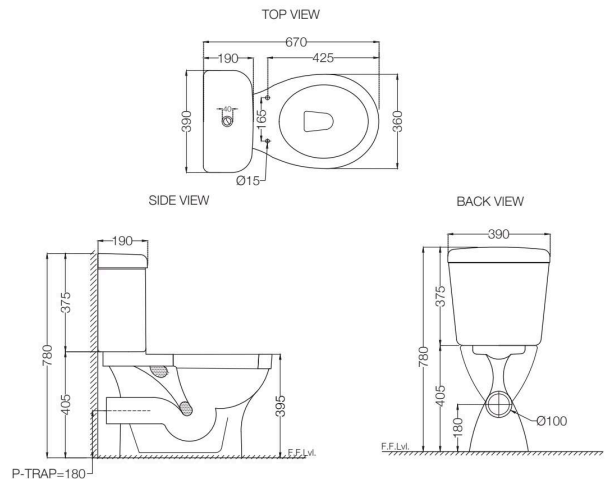

ECS-WHT-551SNPP183LZ

EWC With Wall Hung Cistern, Drainage L Bend Pipe, Gasket And Installation Kit With PP Normal Close Seat Cover, Hinges, Fixing Accessories And Accessories Set, Size: 360x545x395 mm, S Trap
MRP: Rs. 4,000