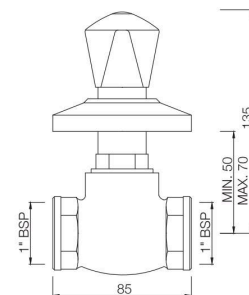

TROPICAL

TQT-514E

Concealed Stop Cock with Sliding Flange, 15 mm
Also available TQT-514F, Concealed Stop Cock
with Sliding Flange, 20 mm
MRP: Rs. 1,050/1,150

TRF-551

Flush Cock with Wall Flange,
25 mm size with Lever Handle
MRP: Rs. 2,075

TRF-553KN

Flush Cock with Wall Flange,
25 mm size with Plain Knob
MRP: Rs. 1,925