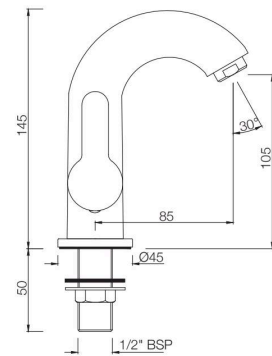

COSMO

BASIN

COS-103123
Swan Neck Tap With Left Hand Operating Knob
MRP: Rs. 1,700