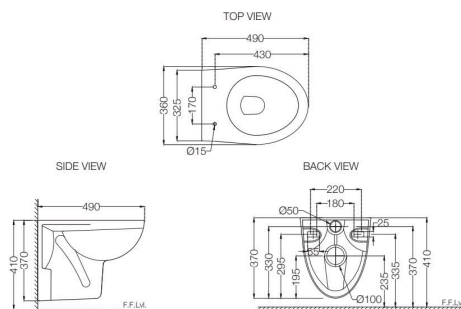

ELEMENTS | Sanitaryware

ECS-WHT-951SPP

Wall Hung WC With PP Soft Close Seat Cover,
Hinges, Accessories Set,
Size: 365x545x365 mm
MRP: Rs. 4,790

ECS-WHT-951NPP

Wall Hung WC With PP Normal Close Seat Cover,
Hinges, Accessories Set,
Size: 365x545x365 mm
MRP: Rs. 4,490

ECS-WHT-955SPP

Wall Hung WC With PP Soft Close Seat Cover,
Hinges, Accessories Set,
Size: 350x500x335 mm
MRP: Rs. 4,450

ECS-WHT-955NPP

Wall Hung WC With PP Normal Close Seat Cover,
Hinges, Accessories Set,
Size: 350x500x335 mm
MRP: Rs. 4,150

ECS-WHT-957SPP

Wall Hung WC With PP Soft Close Seat Cover,
Hinges, Accessories Set,
Size: 360x490x370 mm
MRP: Rs. 3,750

ECS-WHT-957NPP

Wall Hung WC With PP Normal Close Seat Cover,
Hinges, Accessories Set,
Size: 360x490x370 mm
MRP: Rs. 3,450