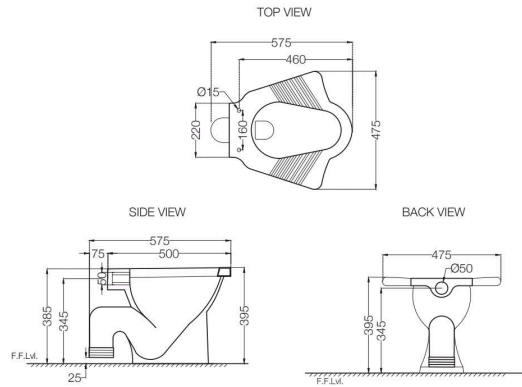

ECS-WHT-551SSPP

EWC With PP Soft Close Seat Cover, Hinges, Fixing Accessories and Accessories Set, Size: 360x545x395 mm, S Trap MRP: Rs. 2,850

ECS-WHT-551SNPP

EWC With PP Normal Close Seat Cover, Hinges, Fixing Accessories And Accessories Set, Size: 360x545x395 mm, S Trap MRP: Rs.2,550

ECS-WHT-551PSPP

EWC With PP Soft Close Seat Cover, Hinges, Fixing Accessories, Size: 360x475x395 mm, P Trap MRP: Rs. 2,850

ECS-WHT-551PNPP

EWC With PP Normal Close Seat Cover, Hinges, Fixing Accessories, Size: 360x475x395 mm, P Trap MRP: Rs. 2,550

ELEMENTS | Sanitaryware

ECS-WHT-355SNPP

Anglo Indian WC With PP Normal Close Seat Cover, Hinges, Fixing Accessories And Accessories Set,
Size: 475x575x395 mm, S Trap
MRP: Rs. 5,500

ECS-WHT-355PNPP

Anglo Indian WC With PP Normal Close Seat Cover, Hinges, Fixing Accessories, Size: 475x565x390 mm, P Trap
MRP: Rs. 5,500