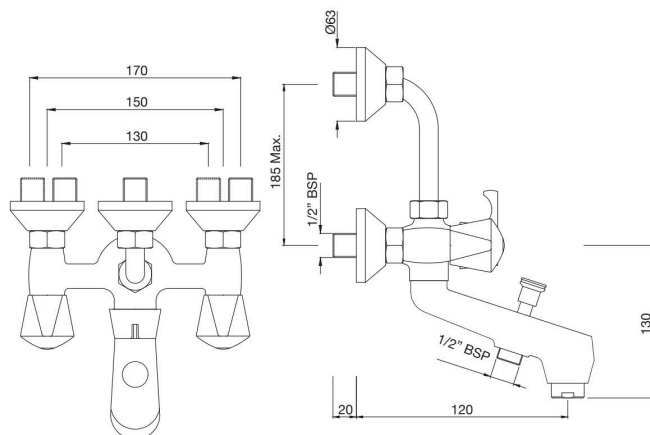

TQT-517B
Wall Mixer with 115 mm Long Bend Pipe for
Connection to Overhead Shower (with Bush
& Piston Diverter Fitting) with Aerator
MRP: Rs. 4,400

TROPICAL

BATH & SHOWER

TQT-519
Wall Mixer 3-In-1 System with 115 mm
Bend Pipe & Aerator
MRP: Rs. 4,950