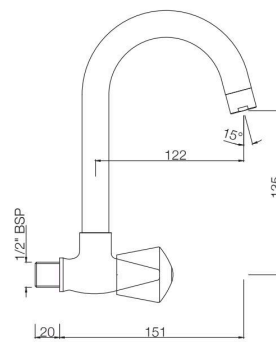

TQT-523S
Sink Cock with Swinging Pipe Spout
(Table Mounted Model)
MRP: Rs. 1,925