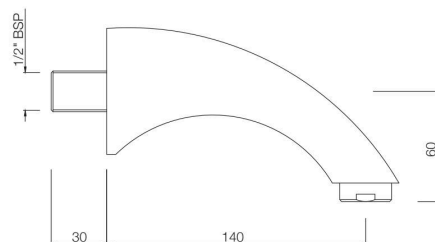

ALE-536A
Shower Arm 240 mm Long (Light Weight) Round Shape
for Wall Mounted Showers with Wall Flange
MRP: Rs. 475