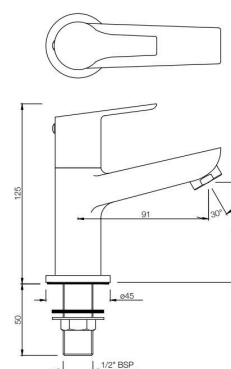

Quarter Turn

BASIN

APR-101001M

Pillar Cock
MRP: Rs. 1,400

ASPIRE

BASIN

APR-101021M
Pillar Cock with Extension Body
MRP: Rs. 2,050

APR-101127
Swan Neck Tap With Right Hand Operating
MRP: Rs. 1,700