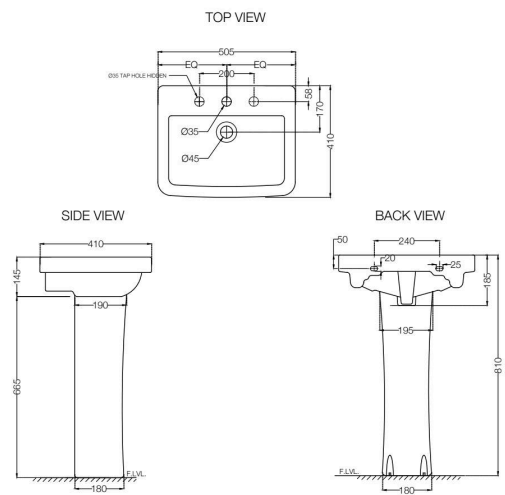

ASPIRE

AIS-WHT-101901
Table Top Basin,
Size: 470x360x130
MRP: Rs. 2,425

AIS-WHT-101903
Table Top Basin,
Size: 440x390x145 mm
MRP: Rs. 2,800

AIS-WHT-101905
Table Top Basin,
Size: 380x325x145 mm
MRP: Rs. 2,475

ASPIRE

AIS-WHT-101701

Under Counter Basin With Fixing Accessories,
Size: 490x380x170 mm, Shape-Rectangular
MRP: Rs. 1,975

AIS-WHT-101801

Wall Hung Basin With Fixing Accessories,
Size: 505x410x185 mm
MRP: Rs. 1,750

AIS-WHT-101301

Full Pedestal For AIS-WHT-101801
MRP: Rs. 1,190 | Set MRP: Rs. 2,940

AIS-WHT-101801

Wall Hung Basin with Fixing Accessories,
Size : 505x410x185mm
MRP: Rs. 1,750

AIS-WHT-101305

Half pedestal with Fixing Accessories
for AIS-WHT- 101801
MRP: Rs. 1,190 | Set MRP: Rs. 2,940