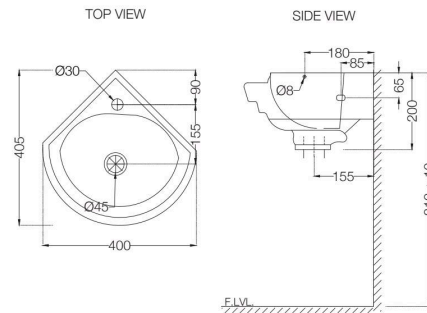

ECS-WHT-801
Wall Hung Basin With Fixing Accessories,
Size: 555x410x205 mm
MRP: Rs. 1,675

ECS-WHT-301
Full Pedestal for ECS-WHT-801, 805
MRP: Rs. 1,190
Set MRP: Rs. 2,865