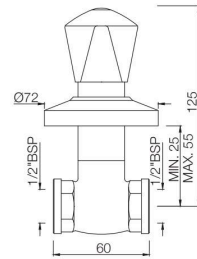

TQT-514A

Concealed Stop Cock Heavy Body with Cap, 15 mm
Also available TQT-514C, Concealed Stop Cock Heavy
Body with Cap, 20 mm
MRP: Rs. 1,100/ 1,200

TROPICAL

TQT-514E

Concealed Stop Cock with Sliding Flange, 15 mm
 Also available TQT-514F, Concealed Stop Cock
 with Sliding Flange, 20 mm
 MRP: Rs. 1,050/1,150