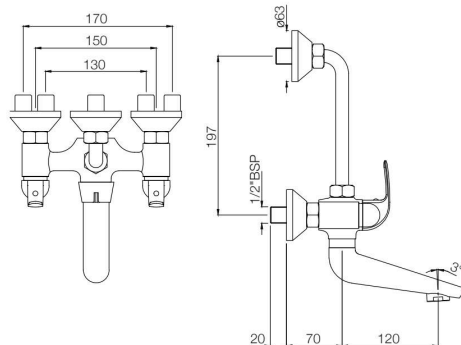

ORB-105281

Wall Mixer 3-in-1 System with Provision for both Hand Shower and Overhead Shower Complete with 115mm Long Bend Pipe, Connecting Legs & Wall Flange (without Hand & Overhead Shower)
MRP: Rs. 5,150