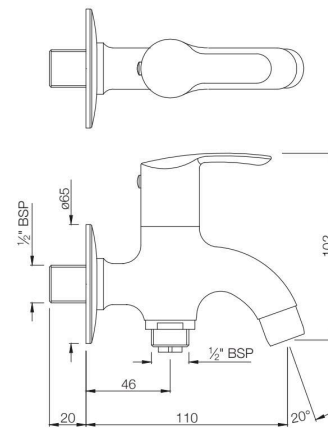

TAPS

COS-103037

Bib Cock with Wall Flange
MRP: Rs. 1,050

COS-103041

2-Way Bib Cock with Wall Flange
MRP: Rs. 1,200

COSMO

TAPS

COS-103107
Long Body Bib Cock with Wall Flange
MRP: Rs. 1,275