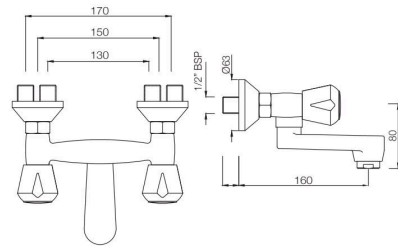

MARVEL

BATH & SHOWER

MQT-520KN
Wall Mixer Non-telephonic Shower System with Aerator
MRP: Rs. 2,925

KITCHEN