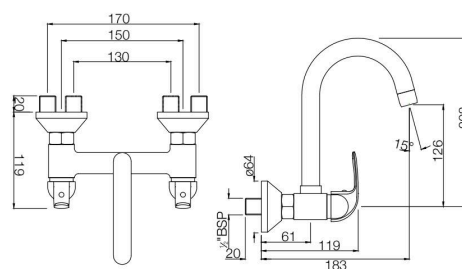

ORBIT

BATH & SHOWER

ORB-105273

Wall Mixer with Provision for Overhead Shower with 115mm Long Bend Pipe On Upper Side, Connecting Legs & Wall Flanges
MRP: Rs. 4,750

ORB-105281

Wall Mixer 3-in-1 System with Provision for both Hand Shower and Overhead Shower Complete with 115mm Long Bend Pipe, Connecting Legs & Wall Flange (without Hand & Overhead Shower)
MRP: Rs. 5,150

KITCHEN

ORB-105309

Sink Mixer with Swinging Spout (Wall Mounted Model) with Connecting Legs & Wall Flanges
MRP: Rs. 3,200