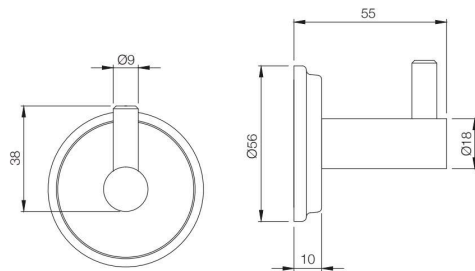

AEC-1181N
Towel Shelf 600 mm long with Lower
Hangers, Stainless Steel
MRP: Rs. 3,150

BATH ACCESSORIES

AEC-1181NA

Towel Shelf 450 mm long with Lower Hangers,
Stainless Steel
MRP: Rs. 2,925

AEC-1191N

Single Robe Hook
MRP: Rs. 400