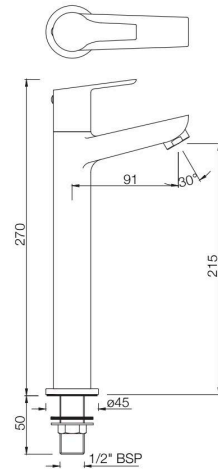

Quarter Turn

BASIN

APR-101001M

Pillar Cock
MRP: Rs. 1,400

ASPIRE

BASIN

APR-101021M
Pillar Cock with Extension Body
MRP: Rs. 2,050

APR-101127
Swan Neck Tap With Right Hand Operating
MRP: Rs. 1,700