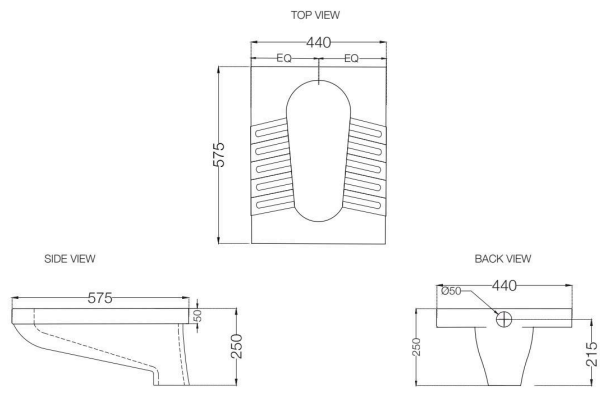

ECS-WHT-453
Orissa Pan,
Size: 405x500x250 mm
MRP: Rs. 1,390
ECS-WHT-453LE
Orissa Pan With L Bend And Extension,
Size: 405x500x250 mm
MRP: Rs. 1,590