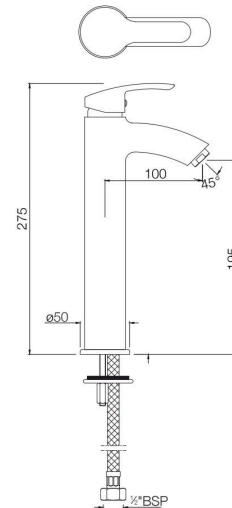

COSMO

Single Lever

BASIN

COS-103011NB

Single Lever Basin Mixer without Popup Waste with 450mm Long Braided Hoses
MRP: Rs. 2,875

COS-103005NB

Single Lever Tall Boy without Popup Waste System, with 600mm Long Braided Hoses
MRP: Rs. 3,950

BATH & SHOWER

COS-103055NK

Exposed Parts Kit of Single Lever Diverter Consisting of Operating Lever & Wall Flange (with O-rings) only (Suitable for Item ALE-055)
MRP: Rs. 700