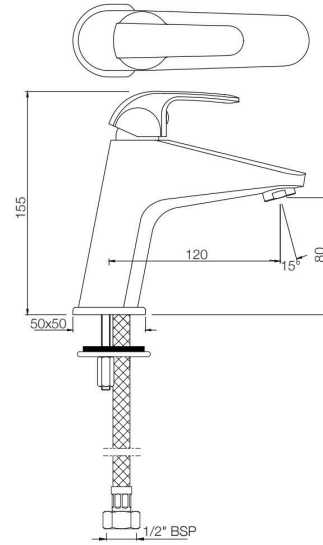

ORBIT

ORBIT

SINGLE LEVER

ORBIT

Single Lever

BASIN

ORB-105011B

Single Lever Basin Mixer without Popup Waste
with 450mm Long Braided Hoses
MRP: Rs. 2,950