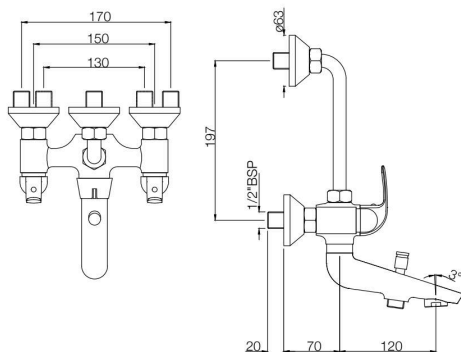

ORBIT

BATH & SHOWER

ORB-105273

Wall Mixer with Provision for Overhead Shower with 115mm Long Bend Pipe On Upper Side, Connecting Legs & Wall Flanges
MRP: Rs. 4,750

ORB-105281

Wall Mixer 3-in-1 System with Provision for both Hand Shower and Overhead Shower Complete with 115mm Long Bend Pipe, Connecting Legs & Wall Flange (without Hand & Overhead Shower)
MRP: Rs. 5,150