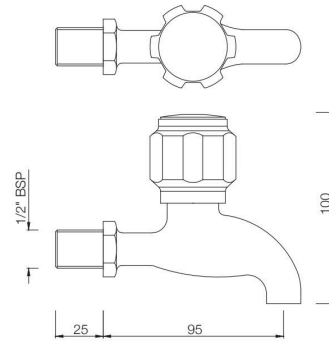

DLX-522S

Sink Cock with Swinging Pipe Spout
(Wall Mounted Model)
MRP: Rs. 1,625

DLX-523S

Sink Cock with Swinging Pipe Spout
(Table Mounted Model)
MRP: Rs. 1,925

DELUX

TAPS

DLX-511KN
Bib Cock Short Body
MRP: Rs. 875