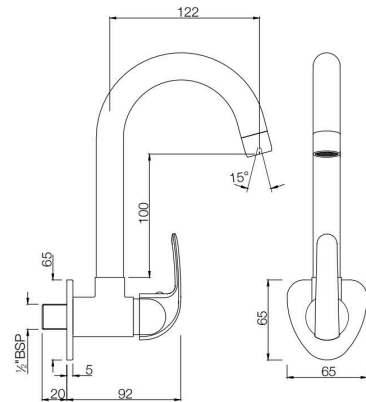

ORBIT

BATH & SHOWER

ORB-105273

Wall Mixer with Provision for Overhead Shower with 115mm Long Bend Pipe On Upper Side, Connecting Legs & Wall Flanges
MRP: Rs. 4,750

ORB-105281

Wall Mixer 3-in-1 System with Provision for both Hand Shower and Overhead Shower Complete with 115mm Long Bend Pipe, Connecting Legs & Wall Flange (without Hand & Overhead Shower)
MRP: Rs. 5,150

TAPS

ORB-105037
Bib Cock with Wall Flange
MRP: Rs. 1,275

ORB-105041
2-Way Bib Cock with Wall Flange
MRP: Rs. 1,400

ORBIT

TAPS

ORB-105107
Long Body Bib Cock with Wall Flange
MRP: Rs.1,500

ORB-105053
Angular Stop Cock with Wall Flange
MRP: Rs. 825