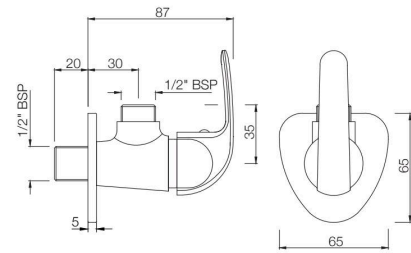

TAPS

ORB-105037
Bib Cock with Wall Flange
MRP: Rs. 1,275

ORB-105041
2-Way Bib Cock with Wall Flange
MRP: Rs. 1,400

ORBIT

TAPS

ORB-105107
Long Body Bib Cock with Wall Flange
MRP: Rs.1,500

ORB-105053
Angular Stop Cock with Wall Flange
MRP: Rs. 825