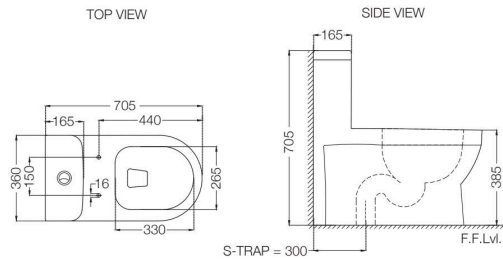

ELEMENTS | Sanitaryware

ECS-WHT-355SNPP

Anglo Indian WC With PP Normal Close Seat Cover, Hinges, Fixing Accessories And Accessories Set,
Size: 475x575x395 mm, S Trap
MRP: Rs. 5,500

ECS-WHT-355PNPP

Anglo Indian WC With PP Normal Close Seat Cover, Hinges, Fixing Accessories, Size: 475x565x390 mm, P Trap
MRP: Rs. 5,500

ECS-WHT-851S300SPSM

Single Piece WC With PP Soft Close Slim Seat Cover, Hinges, Dual Flush Cistern Fitting, Fixing Accessories And Accessories Set,
Size: 360x705x705 mm, S Trap- 300 mm
MRP: Rs. 14,900