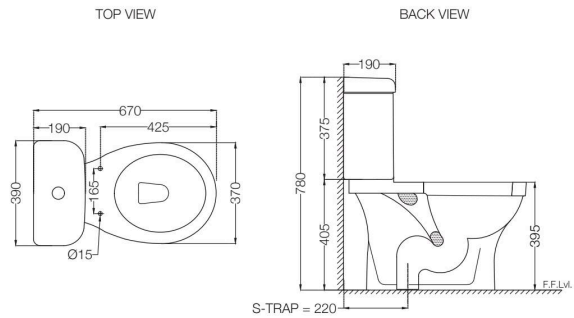

ECS-WHT-751P180SPPZ

Bowl With Cistern For Coupled WC With PP Soft Close Seat Cover, Hinges, Dual Flush Cistern Fitting, Fixing Accessories And Accessories Set, Size: 390x670x780 mm, P Trap- 180 mm
MRP: Rs. 5,900

ECS-WHT-751P180NPPZ

Bowl With Cistern For Coupled WC With PP Normal Close Seat Cover, Hinges, Dual Flush Cistern Fitting, Fixing Accessories And Accessories Set, Size: 390x670x780 mm, P Trap- 180 mm
MRP: Rs. 5,600