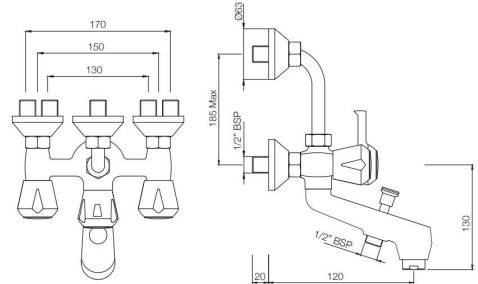

MQT-517BKN

Wall Mixer with 115 mm Long Bend Pipe for connection to Overhead Shower (with Bush & Piston Diverter Fitting) with Aerator
MRP: Rs. 4,400

MARVEL

BATH & SHOWER

MQT-519KN
Wall Mixer 3-in-1 System with 115 mm Bend Pipe & Aerator
MRP: Rs. 4,950