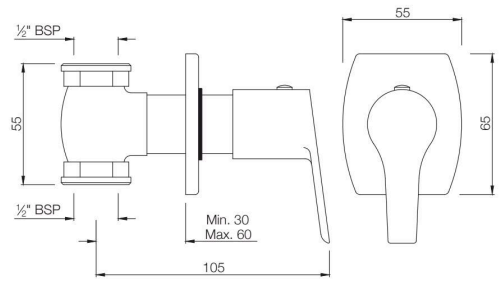

APR-101067
2-Way Angular Stop Cock with Wall Flange
MRP: Rs. 1,375

ASPIRE

TAPS

APR-101069
Concealed Stop Cock, reduced body with
Adjustable Wall Flange, Size:15 mm
MRP: Rs. 1,025

APR-101099
Concealed Stop Cock, reduced body with
Adjustable Wall Flange, Size: 20 mm
MRP: Rs. 1,125