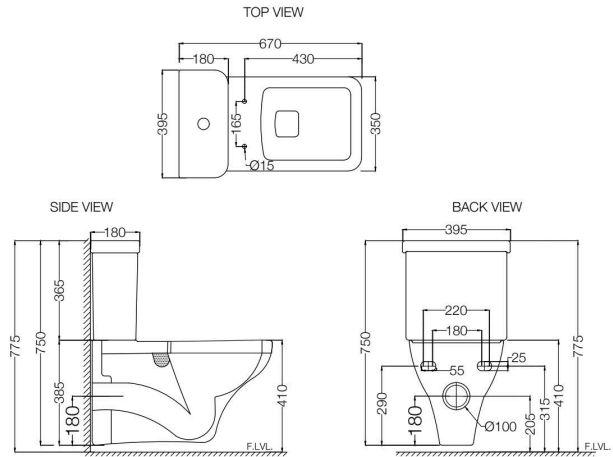

ASPIRE

AIS-WHT-101351NPPSMZ

Bowl With Cistern For Extended Wall Hung WC With PP Normal Close Slim Seat Cover, Hinges, Dual Flush Cistern Fitting And Accessories Set, Size: 395x670x750 mm MRP: Rs. 7,900

AIS-WHT-101351SPPSMZ

Bowl With Cistern For Extended Wall Hung WC With PP Soft Close Slim Seat Cover, Hinges, Dual Flush Cistern Fitting And Accessories Set, Size: 395x670x750 mm MRP: Rs. 8,200

AIS-WHT-101751S220NPPSMZ

Bowl With Cistern For Coupled WC With PP Normal Close Slim Seat Cover, Hinges, Dual Flush Cistern Fitting, Fixing Accessories And Accessories Set, Size: 395x680x775 mm, S Trap- 220 mm MRP: Rs. 7,250