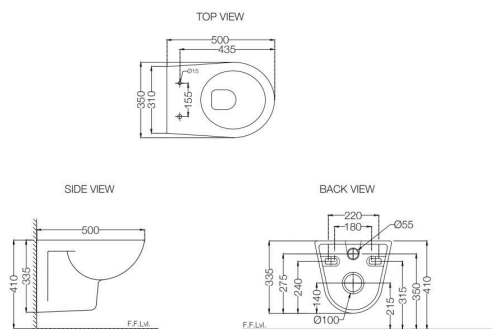

ECS-WHT-957SPP

Wall Hung WC With PP Soft Close Seat Cover,
Hinges, Accessories Set,
Size: 360x490x370 mm
MRP: Rs. 3,750

ECS-WHT-957NPP

Wall Hung WC With PP Normal Close Seat Cover,
Hinges, Accessories Set,
Size: 360x490x370 mm
MRP: Rs. 3,450