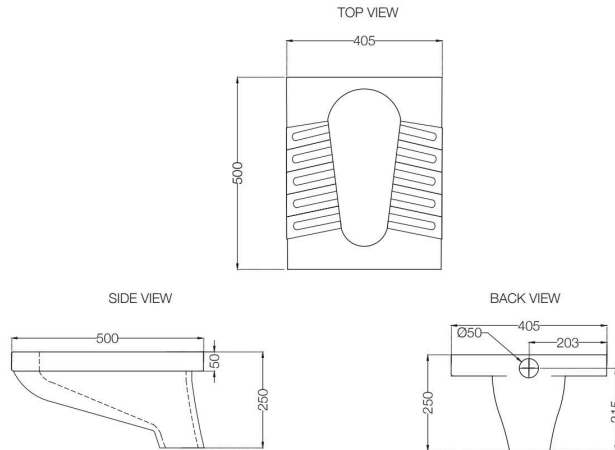

ELEMENTS | Sanitaryware

ECS-WHT-551PNPP183LZ
EWC With Wall Hung Cistern, Drainage L Bend Pipe,
Gasket And Installation Kit With PP Normal Close Seat Cover,
Hinges, Fixing Accessories and Accessories Set,
Size: 360x475x395 mm, P Trap
MRP: Rs. 4,000

ECS-WHT-451
Orissa Pan,
Size: 440x575x250 mm
MRP: Rs. 1,750
ECS-WHT-451LE
Orissa Pan With L Bend And Extension,
Size: 440x575x250 mm
MRP: Rs. 2,090