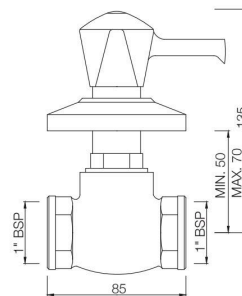

TRF-553KN

Flush Cock with Wall Flange,
25 mm size with Plain Knob
MRP: Rs. 1,925