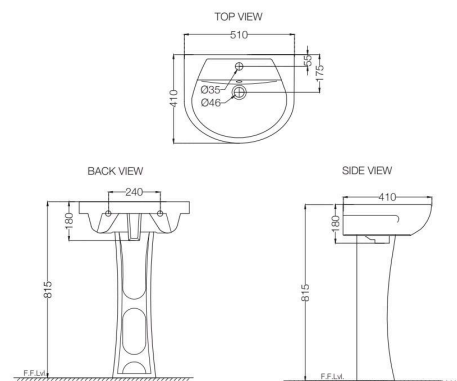

COSMO

CMS-WHT-103751P180NPP

Bowl For Coupled WC With PP Normal Close Seat Cover, Hinges, Fixing Accessories And Accessories Set, Size: 400x665x810 mm, P Trap- 180 mm

MRP: Rs. 5,800

CMS-WHT-103201

Cistern With Dual Flush Cistern Fitting For 103751S220SPP/ NPP, 103751P180NPP/ SPP

MRP: Rs. 3,200 | Set MRP: Rs. 9,000

CMS-WHT-103801

Wall Hung Basin With Fixing Accessories, Size: 540x395x185 mm

MRP: Rs. 2,525

CMS-WHT-103301

Full Pedestal For 103801, 103803

MRP: Rs. 1,625 | Set MRP: Rs. 4,150

CMS-WHT-103803

Wall Hung Basin With Fixing Accessories, Size: 510x410x180 mm

MRP: Rs. 2,325

CMS-WHT-103301

Full Pedestal For 103801, 103803

MRP: Rs. 1,625 | Set MRP: Rs. 3,950