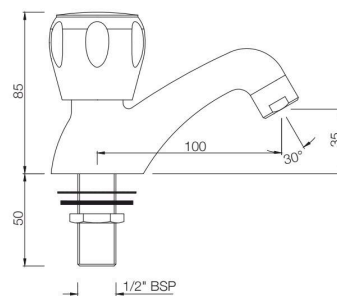

SUMTHING SPECIAL

SQT-508KN

Pillar Cock Super Deluxe with Aerator
MRP: Rs. 1,250

BATH & SHOWER

SQT-517KN

Wall Mixer Telephone Shower Arrangement only with Crutch (with Bush & Piston Diverter fitting) with Aerator Also available SQT-517AKN Wall Mixer Telephone Shower Arrangement only without Crutch (with Bush & Piston Diverter Fitting) with Aerator
MRP: Rs. 4,400/3,850

SQT-517BKN

Wall Mixer with 115 mm Long Bend Pipe for connection to Overhead Shower (with Bush & Piston Diverter Fitting) with Aerator
MRP: Rs. 4,400