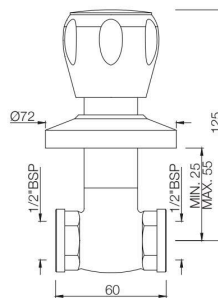

SQT-514AKN
Concealed Stop Cock Heavy Body with Cap, 15 mm
Also available SQT-514CKN
Concealed Stop Cock Heavy Body with Cap, 20 mm
MRP: Rs. 1,100/1,200

SUMTHING SPECIAL

SQT-514EKN

Concealed Stop Cock with Sliding Flange, 15 mm
 Also available SQT-514FKN
 Concealed Stop Cock with Sliding Flange, 20 mm
 MRP: Rs. 1,050/1,150