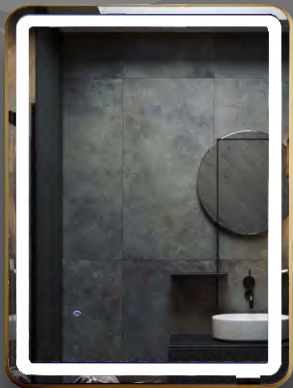

germa

TR LED 143 - Gold

Length - 600 mm
Width - 40 mm
Height - 800 mm

- BRUSHED ALUMINIUM FRAME.
- ADOPT 5MM ENVIRONMENTAL FRIENDLY COPPER FREE HQ SILVER COATING MIRROR – CLEAR REFLECTION.
- TOUCH SENSOR
- COLOURS: WHITE, WARM WHITE AND NEUTRAL WHITE
- SMART MEMORY OPTION
- ALL CONTROL - WITH SMART TOUCH OPTION

M.R.P. : ₹ 11400/-