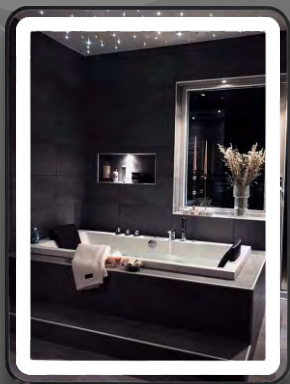

germa

TR LED 143 - Black

Length - 600 mm
Width - 40 mm
Height - 800 mm

- BRUSHED ALUMINIUM FRAME.
- ADOPT 5MM ENVIRONMENTAL FRIENDLY COPPER FREE HQ SILVER COATING MIRROR – CLEAR REFLECTION.
- TOUCH SENSOR
- COLOURS: WHITE, WARM WHITE AND NEUTRAL WHITE
- SMART MEMORY OPTION
- ALL CONTROL - WITH SMART TOUCH OPTION

M.R.P. : ₹ 11400/-