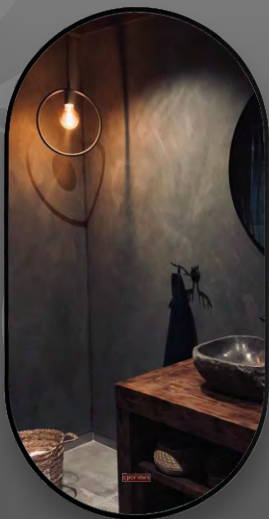

germa

TR 138 Black

Length - 450 mm
Width - 40 mm
Height - 900 mm

- BRUSHED ALUMINIUM FRAME
- ADOPT 5MM ENVIRONMENTAL FRIENDLY COPPER FREE HQ SILVER COATING MIRROR – CLEAR REFLECTION.

M.R.P. : ₹ 7200/-