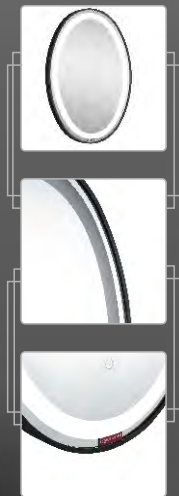

M.R.P. : ₹ 9,800/-

germa

TR LED 143 - Black

Length - 600 mm
Width - 40 mm
Height - 800 mm

- BRUSHED ALUMINIUM FRAME.
- ADOPT 5MM ENVIRONMENTAL FRIENDLY COPPER FREE HQ SILVER COATING MIRROR – CLEAR REFLECTION.
- TOUCH SENSOR
- COLOURS: WHITE, WARM WHITE AND NEUTRAL WHITE
- SMART MEMORY OPTION
- ALL CONTROL - WITH SMART TOUCH OPTION

M.R.P. : ₹ 11400/-

germa

TR LED 143 - Gold

Length - 600 mm
Width - 40 mm
Height - 800 mm

- BRUSHED ALUMINIUM FRAME.
- ADOPT 5MM ENVIRONMENTAL FRIENDLY COPPER FREE HQ SILVER COATING MIRROR – CLEAR REFLECTION.
- TOUCH SENSOR
- COLOURS: WHITE, WARM WHITE AND NEUTRAL WHITE
- SMART MEMORY OPTION
- ALL CONTROL - WITH SMART TOUCH OPTION

M.R.P. : ₹ 11400/-

germa

TR LED 144 Black

Length - 500 mm
Width - 40 mm
Height - 700 mm

- BRUSHED ALUMINIUM FRAME.
- ADOPT 5MM ENVIRONMENTAL FRIENDLY COPPER FREE HQ SILVER COATING MIRROR – CLEAR REFLECTION.
- TOUCH SENSOR
- COLOURS: WHITE, WARM WHITE AND NEUTRAL WHITE
- SMART MEMORY OPTION
- ALL CONTROL - WITH SMART TOUCH OPTION

M.R.P. : ₹ 10,800/-

germa®

TR LED 144 Gold

Length - 500 mm
Width - 40 mm
Height - 700 mm

- BRUSHED ALUMINIUM FRAME.
- ADOPT 5MM ENVIRONMENTAL FRIENDLY COPPER FREE HQ SILVER COATING MIRROR - CLEAR REFLECTION.
- TOUCH SENSOR
- COLOURS: WHITE, WARM WHITE AND NEUTRAL WHITE
- SMART MEMORY OPTION
- ALL CONTROL - WITH SMART TOUCH OPTION