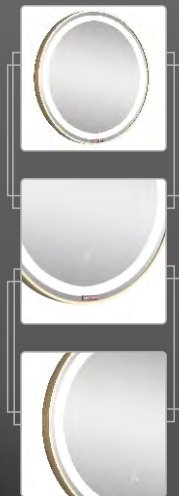

M.R.P : ₹ 26,800/-

germa®

TR LED 006

Length - 800 mm

Width - 30 mm

Height - 600 mm

M.R.P. : ₹ 25,800/-

- ADOPT 5MM ENVIRONMENTAL FRIENDLY COPPER FREE HQ SILVER COATING MIRROR – CLEAR REFLECTION
- MOTION SENSOR
- BLUE TOOTH & SPEAKERS
- ILLUMINATED 3X ZOOM MAGNIFIER
- ANTI FOG - DEMISTER PAD
- CLOCK
- COLOUR: WHITE
- SMART MEMORY OPTION
- ALL CONTROL - WITH SMART TOUCH OPTION
- TIMER AND TEMPERATURE CONTROL

germa®

TR LED 141 Black

DIA - 600 mm
Width - 40mm

- BRUSHED ALUMINIUM FRAME.
- ADOPT 5MM ENVIRONMENTAL FRIENDLY COPPER FREE HQ SILVER COATING MIRROR – CLEAR REFLECTION.
- TOUCH SENSOR
- COLOURS: WHITE, WARM WHITE AND NEUTRAL WHITE
- SMART MEMORY OPTION
- ALL CONTROL - WITH SMART TOUCH OPTION

M.R.P. : ₹ 9,800/-

germa®

TR LED 141 Gold

DIA - 600 mm
Width - 40mm

- BRUSHED ALUMINIUM FRAME.
- ADOPT 5MM ENVIRONMENTAL FRIENDLY COPPER FREE HQ SILVER COATING MIRROR – CLEAR REFLECTION.
- TOUCH SENSOR
- COLOURS: WHITE, WARM WHITE AND NEUTRAL WHITE
- SMART MEMORY OPTION
- ALL CONTROL - WITH SMART TOUCH OPTION

M.R.P. : ₹ 9,800/-

germa

TR LED 143 - Black

Length - 600 mm
Width - 40 mm
Height - 800 mm

- BRUSHED ALUMINIUM FRAME.
- ADOPT 5MM ENVIRONMENTAL FRIENDLY COPPER FREE HQ SILVER COATING MIRROR – CLEAR REFLECTION.
- TOUCH SENSOR
- COLOURS: WHITE, WARM WHITE AND NEUTRAL WHITE
- SMART MEMORY OPTION
- ALL CONTROL - WITH SMART TOUCH OPTION