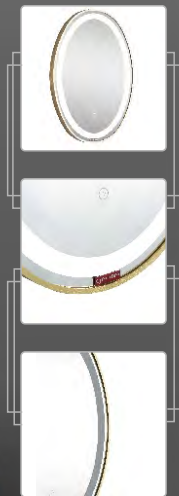

M.R.P. : ₹ 9,800/-

germa

TR LED 143 - Black

Length - 600 mm
Width - 40 mm
Height - 800 mm

- BRUSHED ALUMINIUM FRAME.
- ADOPT 5MM ENVIRONMENTAL FRIENDLY COPPER FREE HQ SILVER COATING MIRROR – CLEAR REFLECTION.
- TOUCH SENSOR
- COLOURS: WHITE, WARM WHITE AND NEUTRAL WHITE
- SMART MEMORY OPTION
- ALL CONTROL - WITH SMART TOUCH OPTION

M.R.P. : ₹ 11400/-

germa

TR LED 143 - Gold

Length - 600 mm
Width - 40 mm
Height - 800 mm

- BRUSHED ALUMINIUM FRAME.
- ADOPT 5MM ENVIRONMENTAL FRIENDLY COPPER FREE HQ SILVER COATING MIRROR – CLEAR REFLECTION.
- TOUCH SENSOR
- COLOURS: WHITE, WARM WHITE AND NEUTRAL WHITE
- SMART MEMORY OPTION
- ALL CONTROL - WITH SMART TOUCH OPTION

M.R.P. : ₹ 11400/-

germa

TR LED 144 Black

Length - 500 mm
Width - 40 mm
Height - 700 mm

- BRUSHED ALUMINIUM FRAME.
- ADOPT 5MM ENVIRONMENTAL FRIENDLY COPPER FREE HQ SILVER COATING MIRROR – CLEAR REFLECTION.
- TOUCH SENSOR
- COLOURS: WHITE, WARM WHITE AND NEUTRAL WHITE
- SMART MEMORY OPTION
- ALL CONTROL - WITH SMART TOUCH OPTION

M.R.P. : ₹ 10,800/-

germa®

TR LED 144 Gold

Length - 500 mm
Width - 40 mm
Height - 700 mm

- BRUSHED ALUMINIUM FRAME.
- ADOPT 5MM ENVIRONMENTAL FRIENDLY COPPER FREE HQ SILVER COATING MIRROR - CLEAR REFLECTION.
- TOUCH SENSOR
- COLOURS: WHITE, WARM WHITE AND NEUTRAL WHITE
- SMART MEMORY OPTION
- ALL CONTROL - WITH SMART TOUCH OPTION