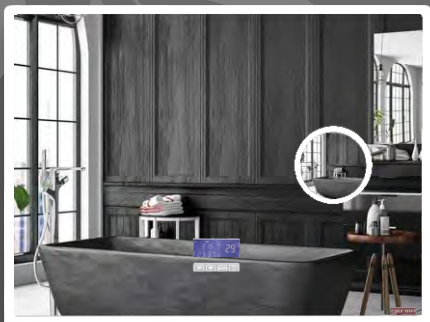

germa®

TR LED 006

Length - 800 mm

Width - 30 mm

Height - 600 mm

M.R.P. : ₹ 25,800/-

- ADOPT 5MM ENVIRONMENTAL FRIENDLY COPPER FREE HQ SILVER COATING MIRROR – CLEAR REFLECTION
- MOTION SENSOR
- BLUE TOOTH & SPEAKERS
- ILLUMINATED 3X ZOOM MAGNIFIER
- ANTI FOG - DEMISTER PAD
- CLOCK
- COLOUR: WHITE
- SMART MEMORY OPTION
- ALL CONTROL - WITH SMART TOUCH OPTION
- TIMER AND TEMPERATURE CONTROL