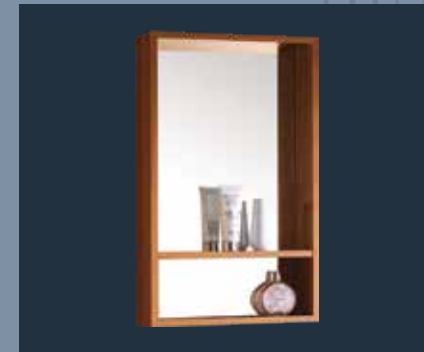

TR 3501

Cabinet : 390x320x400mm
Basin : 420x360x180mm
Mirror : 400x700 x 50mm
MRP : 13,700

germa[®]

TR 3502

Cabinet : 400x400x450mm
Basin : 420x420x180mm
Mirror : 400x700 x 50mm
MRP : 15,200

germa[®]

TR 3503

Cabinet : 570x390x400mm
Basin : 600x400x170mm
Mirror : 500x110x 655mm
MRP : 16,600

germa[®]

TR 3504

Cabinet : 570x455x400mm
Basin : 610x475x190mm
Mirror : 600x125x650mm
MRP : 17,600

germa[®]

TR 3505

Cabinet : 580x460x450mm
Basin : 600x460x180mm
Mirror : 500x700x120mm
MRP : 18,300

germa[®]

TR 3506

Cabinet : 780x460x450mm
Basin : 800x480x180mm
Mirror : 730x650x120mm
MRP : 19,100

germa[®]

TR 3507

Cabinet : 780x460x450mm
Basin : 800x480x180mm
Mirror : 730x650x120mm
MRP : 20200

germa[®]

TR 3508