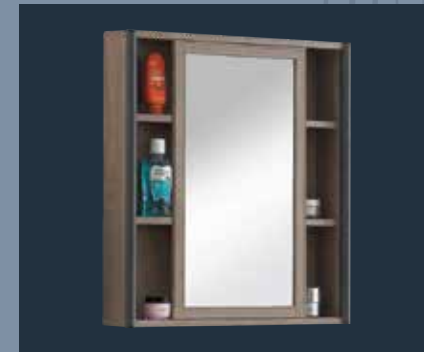

germa[®]

TR 3515

Cabinet : 570x455x400mm
Basin : 610x475 x190mm
Mirror : 600x115x 700mm
MRP : 24,700

germa[®]

TR 3516

Cabinet : 685x460x430mm
Basin : 710x475x 200mm
Mirror : 685x140x 730mm
MRP : 26,200

germa[®]

TR 3517

Cabinet : 585x455x400mm
Basin : 610x475x 190mm
Mirror : 610x140x 700mm
MRP : 22,600

germa[®]

The logo for GERMA is displayed within a red rectangular box. The word "GERMA" is written in a white, bold, sans-serif font. The letter "G" is lowercase and has a distinctive shape with a horizontal bar extending to the left. The letters "E", "R", "M", and "A" are uppercase. A registered trademark symbol (®) is located at the top right of the letter "A".