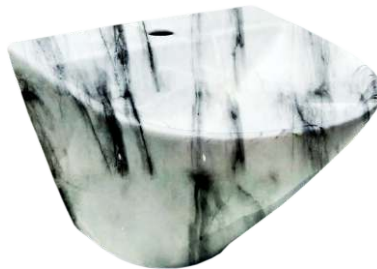

11 - G
OLA INDIAN WHITE MARBLE
330 mm x 350 mm x 270 mm