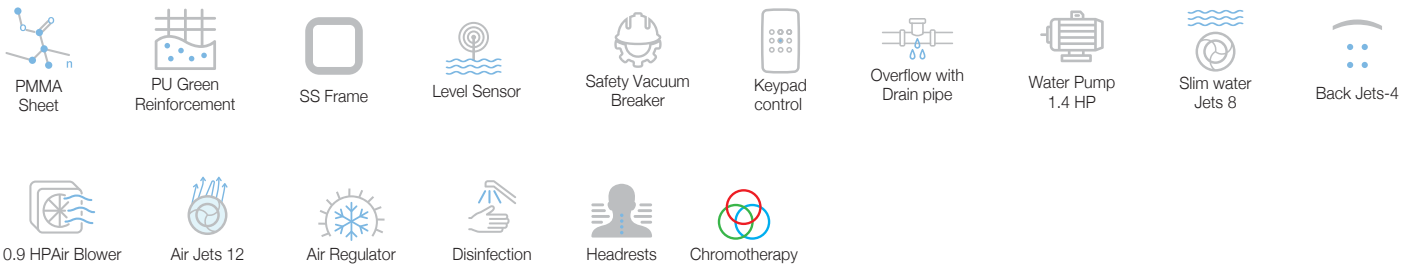

Kubix 1800 x 800 x 470 mm

JWP-WHT-KUBIX180CX

(Combi System)

Rs. 1,72,000

Specifications

JWP-WHT-KUBIX180WX

(Water System)

Rs. 1,50,000