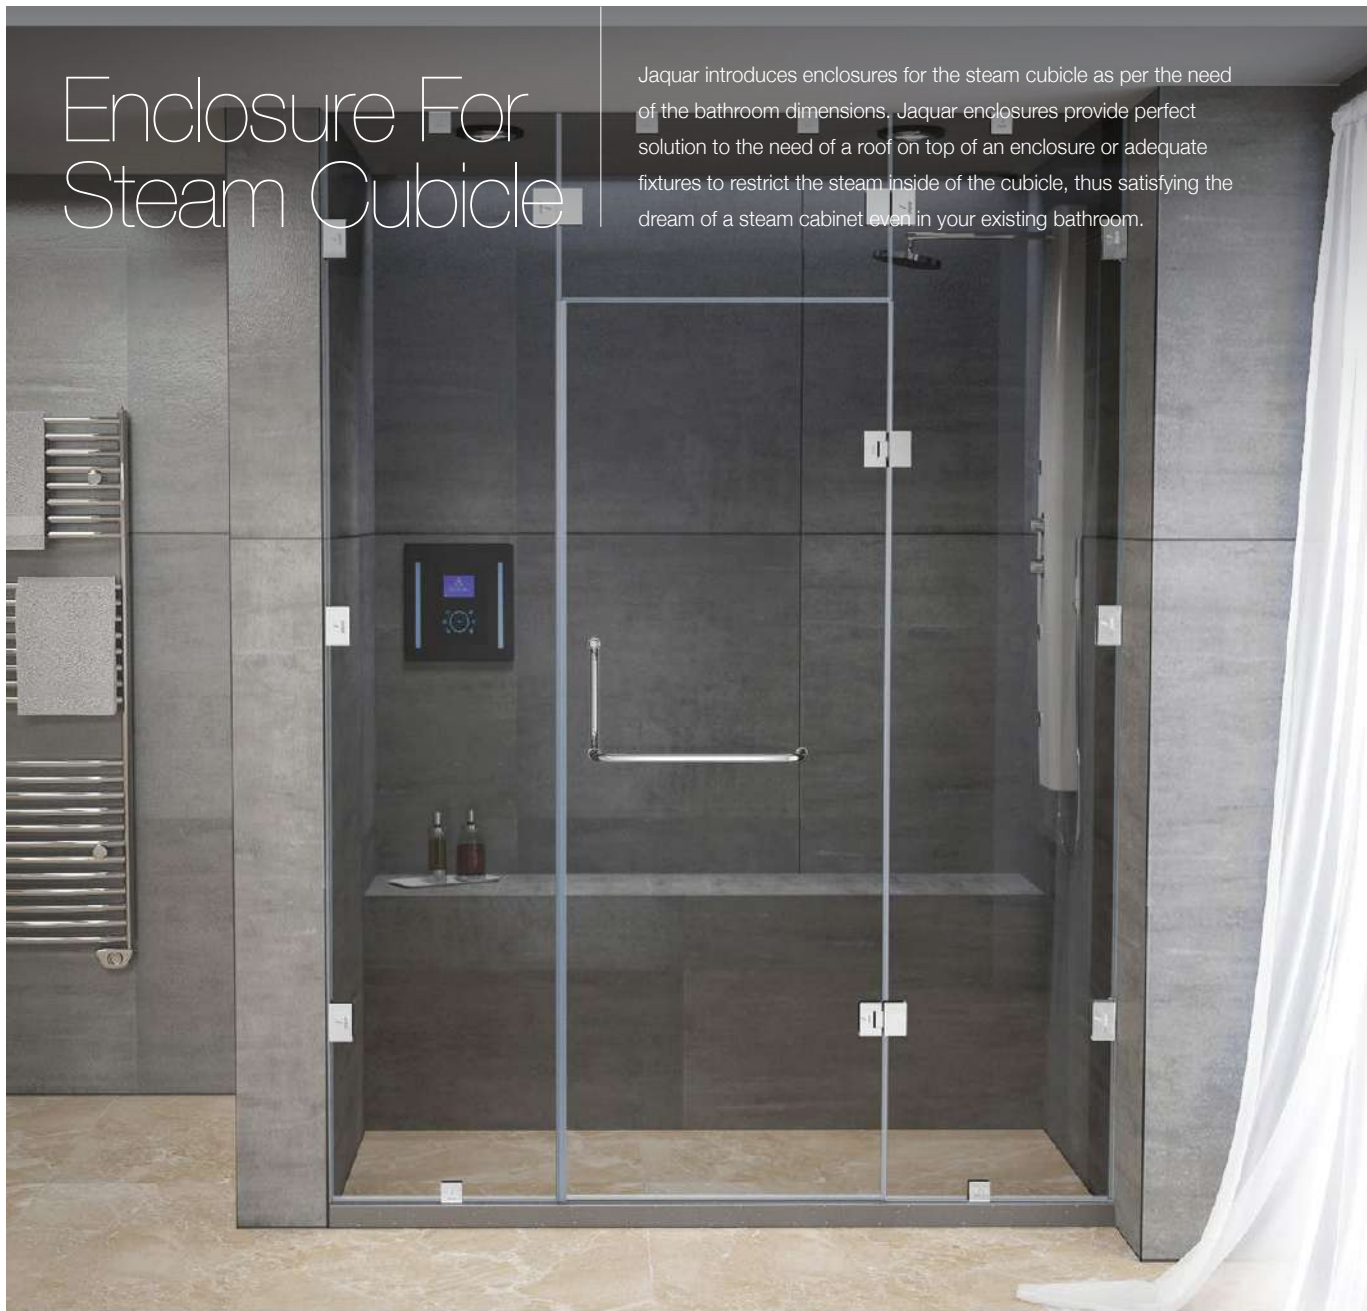

Finish: Chrome

JSE-CHR-810UF60H19X

H: 1950 W: 600 Rs. 9,950

Enclosure For Steam Cubicle

Jaquar introduces enclosures for the steam cubicle as per the need of the bathroom dimensions. Jaquar enclosures provide perfect solution to the need of a roof on top of an enclosure or adequate fixtures to restrict the steam inside of the cubicle, thus satisfying the dream of a steam cabinet even in your existing bathroom.