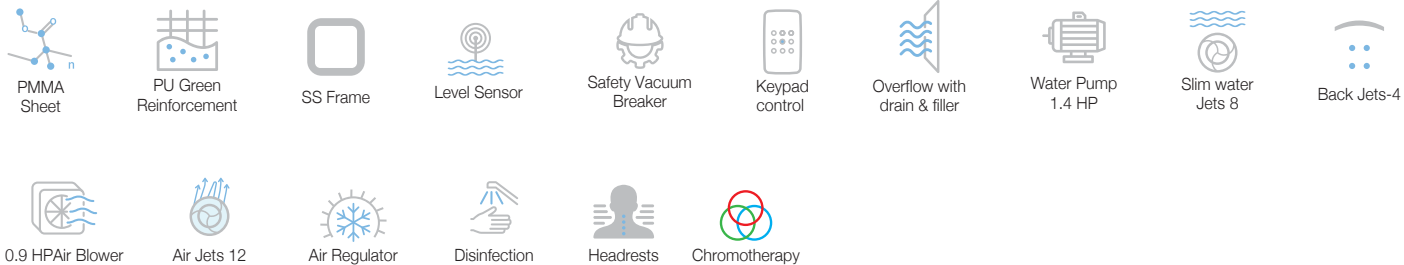

Specifications

JWP-WHT-VGNT190WX

(Water System)

Rs. 1,50,000