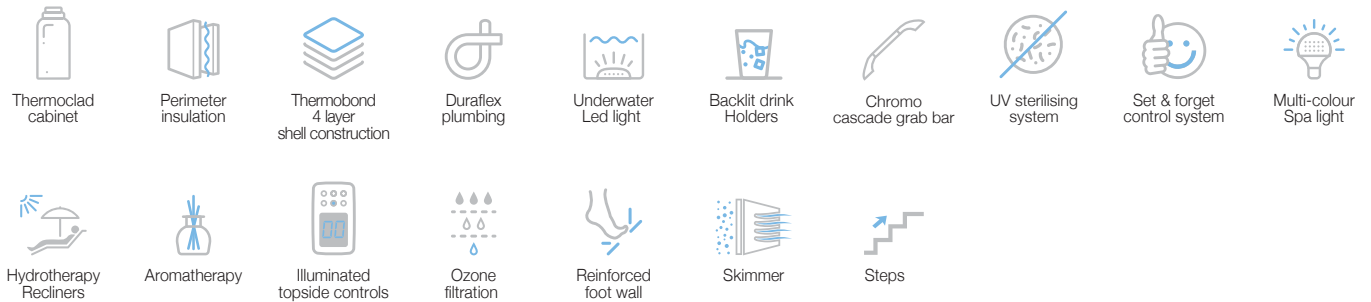

Key features