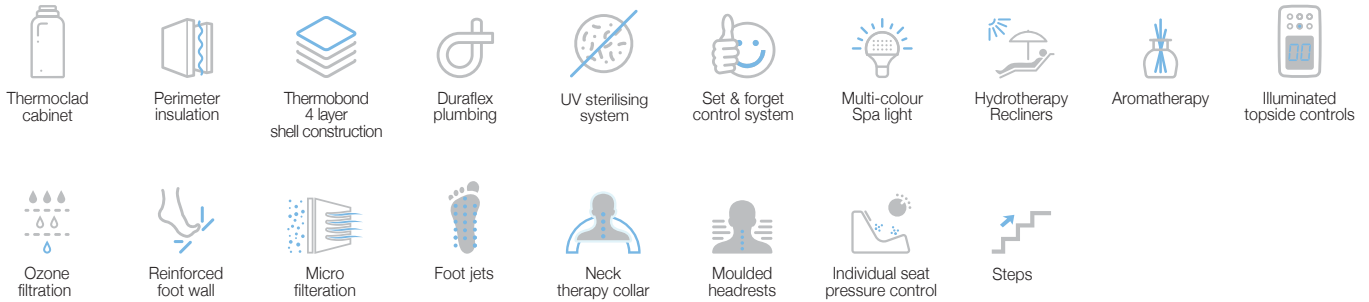

Key features