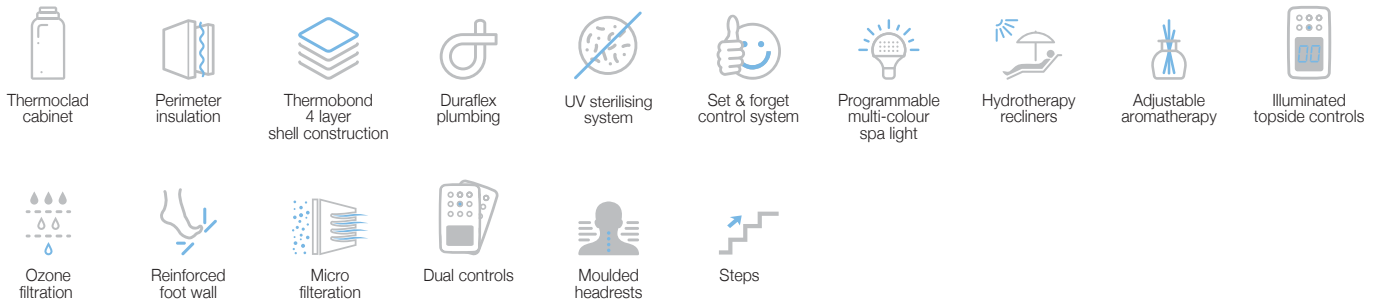

Key features