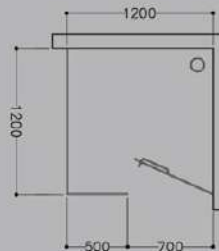

Knob

Plastic Parts

Roller

Jaquar Shower Enclosure For Every Bathroom

Bathroom Concepts with Jaquar Shower Enclosures

Jaquar
Bathroom
Concepts

Bathroom Size - 10' x 7'
Model Used - 1860 T

Bathroom Size - 8' x 6'
Model Used - 1840 W