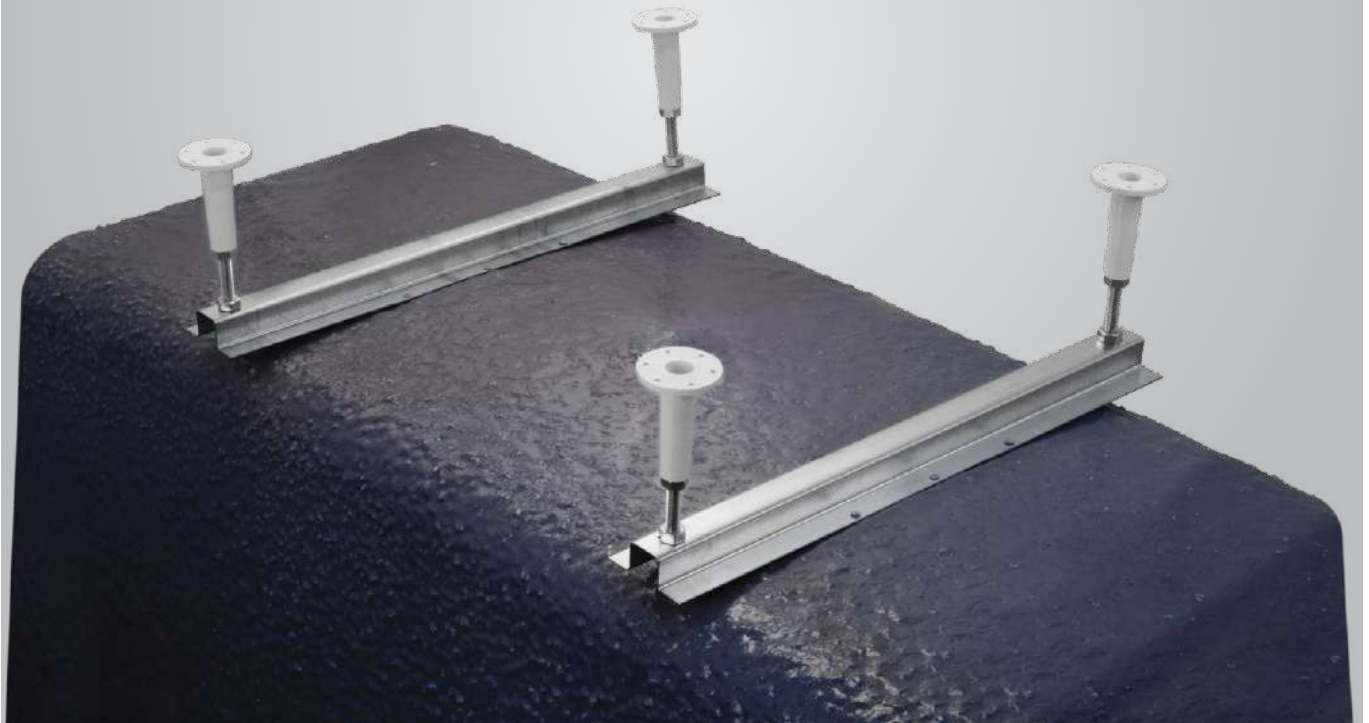

Accessories