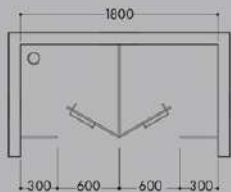

Knob

Plastic Parts

Roller

Jaquar Shower Enclosure For Every Bathroom

Bathroom Concepts with Jaquar Shower Enclosures

Jaquar
Bathroom
Concepts

Bathroom Size - 10' x 7'
Model Used - 1860 T

Bathroom Size - 8' x 6'
Model Used - 1840 W