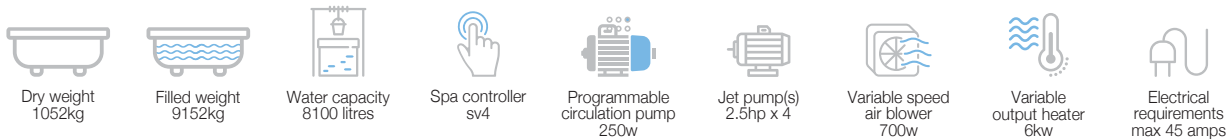

Rs. 23,20,000

Key features

Specifications

Disclaimer: Pictures shown are for illustration purpose only

Aqua Swim 4490 x 2300 x 1300

WSP-SLV-AQUASWIM13TP

Jaquar aqua swim top with swim jets, chromotherapy & uv filtration system