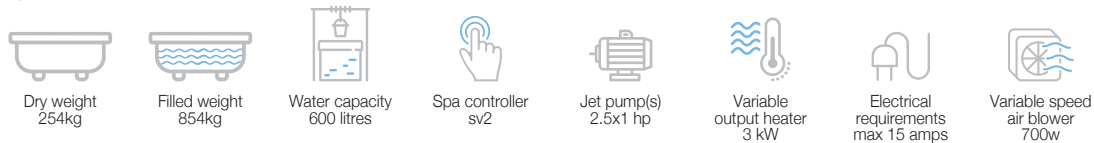

Specifications

Disclaimer: Pictures shown are for illustration purpose only