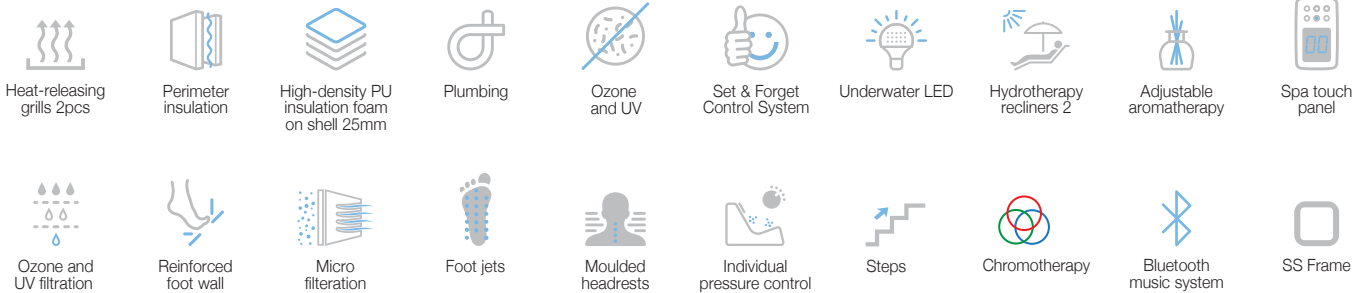

Key features