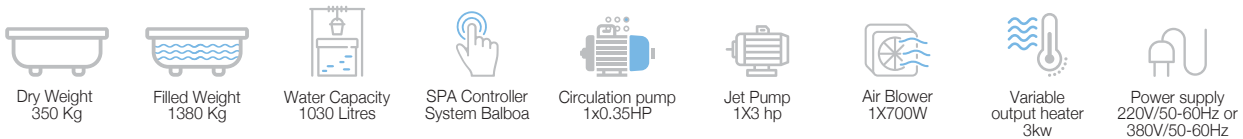

Specifications

Disclaimer: Pictures shown are for illustration purpose only