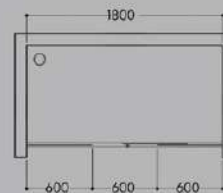

Bathroom Size - 8' x 6'
Model Used - OPTIMA-3 part