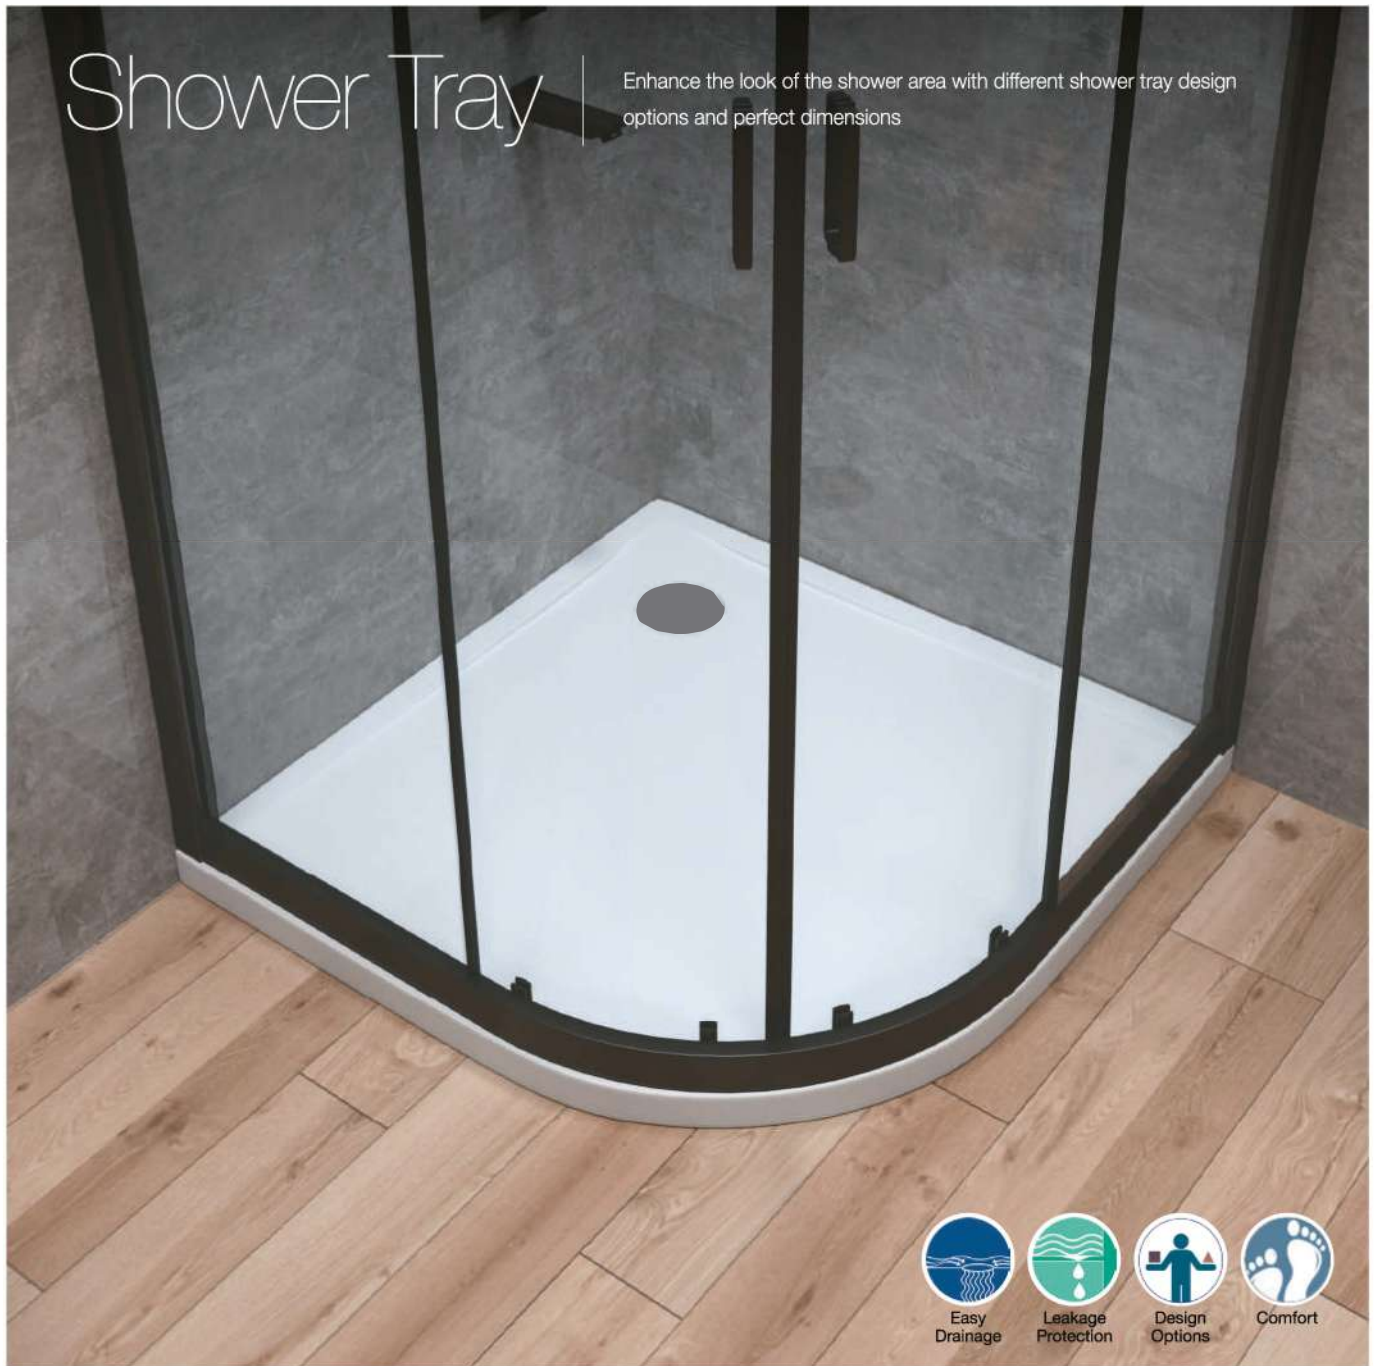

Shower Tray

Enhance the look of the shower area with different shower tray design options and perfect dimensions

Easy
Drainage

Leakage
Protection

Design
Options

Comfort