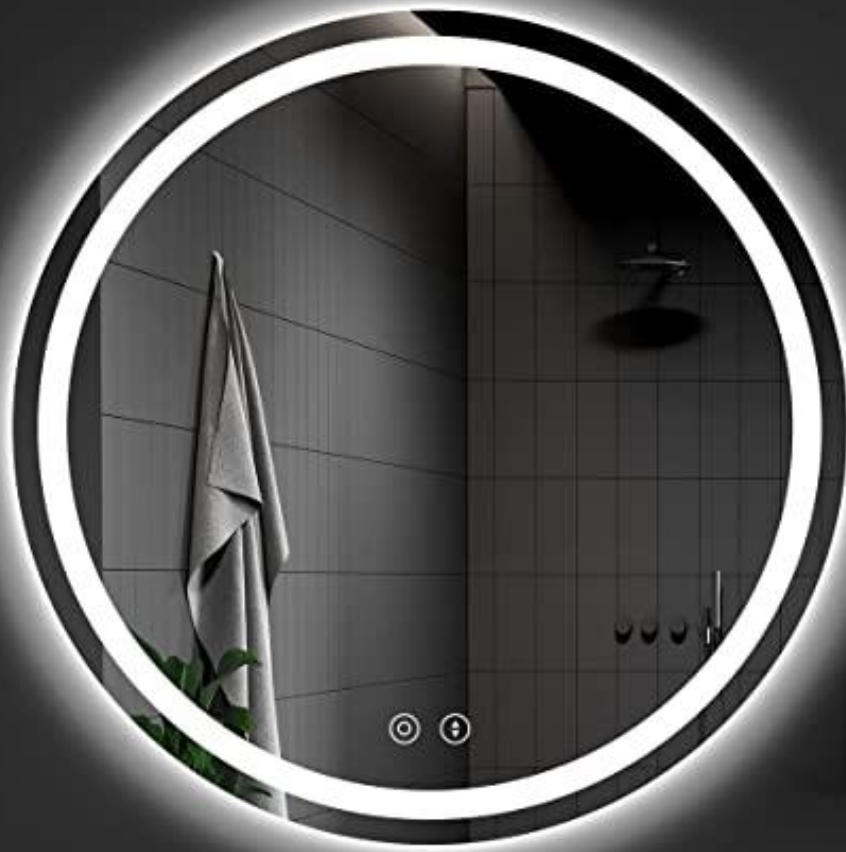

LED MIRRORS

germa®

GERMA®

TR LED 7551

MRP : 5050

SIZE : 600*600*40 mm

germa®

TR LED 7551A

MRP : 5400

SIZE : 600*600*40 mm

germa[®]

TR LED 7552

MRP : 3800

SIZE : 600*450*40 mm

The logo for GERMA, featuring the brand name in a white, lowercase, sans-serif font on a red rectangular background.The product name 'TR LED 7553' is displayed in a bold, red, sans-serif font within a white rectangular box with a black border.

Unique Optical Design

- ◉ Inside the LED vanity mirror, there is a curved reflection frame behind the LED, which helps reflect and evenly disperse the light. The unique design will provide a much soft and evenly lighting to your room

ADJUSTABLE BRIGHTNESS & COLOR TEMPERATURE

- The bathroom LED mirror light can be adjusted by touching the button on the mirror. Touch the circular button and the light intensity and color temperature will change.
- 3 different color temperatures, long press button to adjust 10%-100% brightness.
- The dimmable light switch has a storage function that when you turn off the light at one light intensity, it will start at the same brightness.