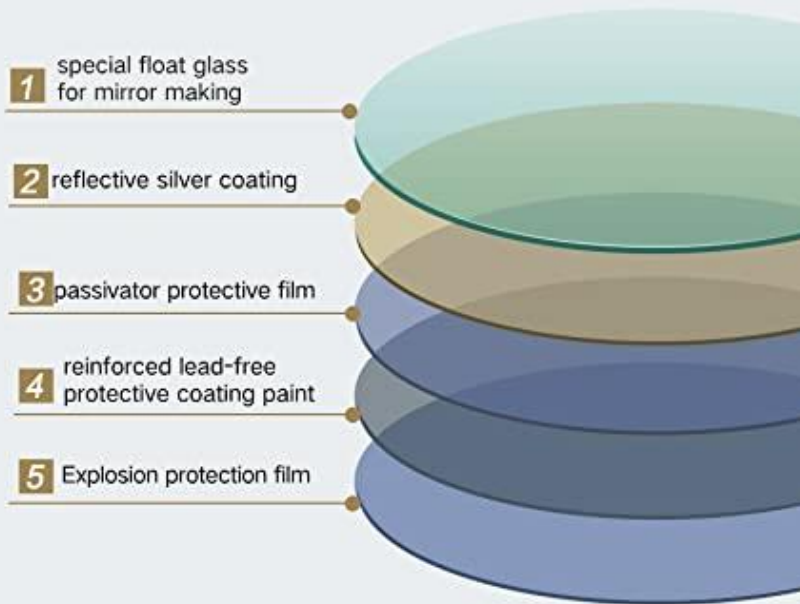

Using the wall switch
to control the power
connection

Color Adjustment

germa®

6000K
white light

4000K
Natural light

3000K
Warm light

Short press to adjust the lighting color

COPPER-FREE BATHROOM SILVER MIRROR

5MM COPPER

FREE HIGH DEFINITION SILVER MIRROR

Scratch resistance, Anti-oxidation, Anti-blackening,
Clear imaging, No distortion

- Compared with the common silver mirror used by most brands, it has the characteristics of environmental protection and low corrosion rate.
- Electronic parts are safe, energy efficient, and covered by containment.
- Easy and safe to install. It has a service life of more than 50,000 hours.

Unique Optical Design

- ◉ Inside the LED vanity mirror, there is a curved reflection frame behind the LED, which helps reflect and evenly disperse the light. The unique design will provide a much soft and evenly lighting to your room