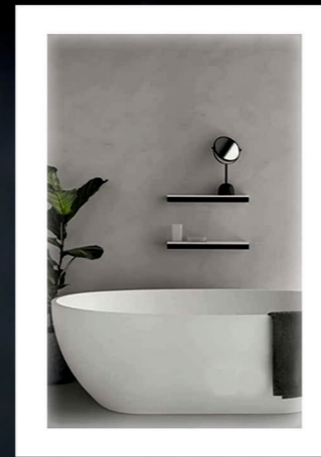

TR 7551

Colour	Size
Regular	45 x 45 cm
	60 x 60 cm
White Lacquered	45 x 45 cm
	60 x 60 cm
Bronze	45 x 45 cm
	60 x 60 cm

TR 7554

Colour	Size
Regular	45 x 35 cm
	60 x 45 cm
Frosted	45 x 35 cm
	60 x 45 cm
Sugar Finish	45 x 35 cm
	60 x 45 cm
White Lacquered	60 x 45 cm
	76 x 60 cm
Bronze	60 x 45 cm
	76 x 60 cm

TR 7552

Colour	Size
Regular	45 x 35 cm
	60 x 45 cm
	76 x 60 cm
Sugar Finish	45 x 35 cm
	60 x 45 cm
White Lacquered	60 x 45 cm
Bronze	60 x 45 cm
	76 x 60 cm

45 x 45 cm

TR 7557

Colour	Size
Regular	45 x 35 cm
	60 x 45 cm
Sugar Finish	45 x 35 cm
Frosted	45 x 35 cm
White Lacquered	45 x 35 cm
	60 x 45 cm
Bronze	60 x 45 cm

TR 7553

Colour	Size
Regular	45 x 35 cm
	60 x 45 cm
	76 x 60 cm
Frosted	45 x 35 cm
	60 x 45 cm
Sugar Finish	45 x 35 cm
	60 x 45 cm
White Lacquered	60 x 45 cm
	76 x 60 cm
Bronze	60 x 45 cm
	76 x 60 cm

TR 7561

Colour	Size
Regular	45 x 35 cm
	60 x 45 cm
Frosted	45 x 35 cm
	60 x 45 cm
Sugar Finish	45 x 35 cm
	60 x 45 cm
White Lacquered	45 x 35 cm
	60 x 45 cm