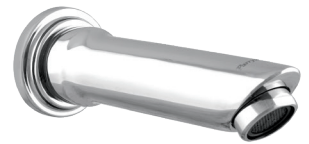

Compatible With
Concealed Body
1/2" & 3/4"
G5052A1 1/2"
₹ 1,160
G5053A1 3/4"
₹ 1,170

Deck Mounted
Sink Mixer
G3345A1
₹ 4,380

AGATE PRO COLLECTION

Sink Mixer
G3335A1
₹ 4,660

Sink Cock
G3321A1
₹ 2,430

Swan Neck
Pillar Cock
G3303A1
₹ 2,650

Ultra High Flow
Diverter Upper Trim
G3385A1
₹ 1,750

High Flow
Diverter Body
G4887A1
₹ 4,220

Concealed Diverter
Upper Trim
G0650A1
₹ 1,650

Compatible With
Concealed
Diverter Body
G5051A1
₹ 3,350

Wall Spout
G0627A1
₹ 1,530

Wall Spout With
Diverter
G0628A1
₹ 1,930

Wall Mounted
Basin Mixer
Upper Trim
G0676A1
₹ 3,420

Compatible With
Concealed Body
Basin Mixer
G9002A1
₹ 2,500

3 Inlet Diverter
Upper Trim
T9968A1
₹ 1,660

Compatible
With. 3-Inlet
Concealed
Diverter Body
T9969A1
₹ 4,640