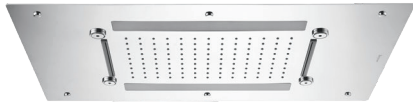

Cute
T9880A1
₹ 600

Trigon
T9828A1
₹ 550

Casa (SS)
T9886A1
₹ 470

Cub
T9908A1
₹ 490

Jade Star
(Pack of 10)
T9705A1
₹ 5,900

Smart Angle Valve
(Pack of 10)
T3707A1
₹ 4,210

RAIN SHOWERS COLLECTION

Chromotherapy Led
Waterfall Shower
560 x 400 x 20mm
T9835A1
₹ 71,780

SS Rain Shower Without
Arm - Square
(400mm)
T9990A1
₹ 11,830

SS Rain Shower Without
Arm - Square (300mm)
T9992A1
₹ 8,230

SS Rain Shower Without
Arm - Square (200mm)
T9975A1
₹ 3,800

SS Rain Shower Without
Arm - Round (300mm)
T9993A1
₹ 7,480