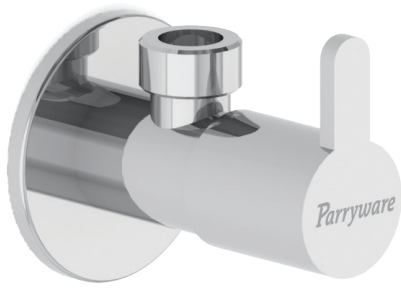

Compatible With Wall
Mounted Basin
Tap Body (Pressmatic)
G2078A1
₹ 2,400

EASE SERIES COLLECTION

Basin Mixer
T4414A1
₹ 4,350

Pillar Cock
T4402A1
₹ 2,010

Bib Cock
T4404A1
₹ 2,010

SMART SERIES COLLECTION

Smart High
Neck Standalone
Pillar Tap
G3764A1
₹ 1,980

ANGLE VALVES COLLECTION

Zest
G9005A1
₹ 560

Standard
G9003A1
₹ 500

Comfort
G9004A1
₹ 560

Star
T9926A1
₹ 630

Super
T9925A1
₹ 660

Brook
T9881A1
₹ 550

ANGLE VALVES COLLECTION

Cute
T9880A1
₹ 600

Trigon
T9828A1
₹ 550

Casa (SS)
T9886A1
₹ 470

Cub
T9908A1
₹ 490

Jade Star
(Pack of 10)
T9705A1
₹ 5,900

Smart Angle Valve
(Pack of 10)
T3707A1
₹ 4,210

RAIN SHOWERS COLLECTION

Chromotherapy Led
Waterfall Shower
560 x 400 x 20mm
T9835A1
₹ 71,780

SS Rain Shower Without
Arm - Square
(400mm)
T9990A1
₹ 11,830

SS Rain Shower Without
Arm - Square (300mm)
T9992A1
₹ 8,230

SS Rain Shower Without
Arm - Square (200mm)
T9975A1
₹ 3,800

SS Rain Shower Without
Arm - Round (300mm)
T9993A1
₹ 7,480