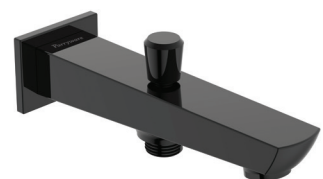

NIGHTLIFE COLLECTION (SHINY BLACK)

Basin Mixer
T4914A5
₹ 8,020

Tall Basin Mixer
T4946A5
₹ 11,570

Concealed Basin Mixer
T4956A5
₹ 13,120

Pillar Cock
T4902A5
₹ 5,050

Concealed
Bath Mixer
T4926A5
₹ 9,970

Concealed
Shower Mixer
T4957A5
₹ 6,860

Bath Mixer
T4916A5
₹ 9,390

Shower Mixer
T4958A5
₹ 11,770

Kitchen Mixer
T4950A5
₹ 10,310

Angle Valve
T4907A5
₹ 3,620

Spout
T4927A5
₹ 4,860

Spout With
Diverter
T9428A5
₹ 5,420

NIGHTLIFE PVD COLLECTION

Health Faucet
T4933A5
₹ 2,890

Nightlife
Basin Mixer
T4963A5
₹ 6,920

Nightlife
Basin Mixer
T4915A5
₹ 5,240

NIGHTLIFE SHOWERS (SHINY BLACK)

Hand Shower
With rail
T4931A5
₹ 9,180

Over Head
Shower
T4989A5
₹ 12,110

Shower Column
T4990A5
₹ 21,120