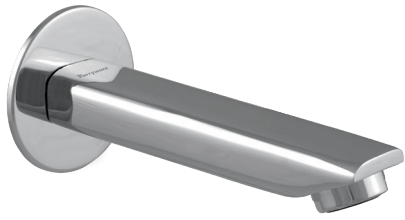

Long Body Bib Cock
With Wall Flange
T1371A1
₹ 1.220

Two Way Bib Cock
T1381A1
₹ 1.630

Sink Cock Wall
Mounted
T1321A1
₹ 1.630

Wall Mounted
Sink Mixer
T1335A1
₹ 3.470

PRASEO COLLECTION

Wall Spout
T1327A1
₹ 1,200

Wall Spout
with Diverter
T1328A1
₹ 1,650

Angle Valve
With Flange
T1372A1
₹ 940

Two Way Angle
Valve
T1343A1
₹ 1,540

CSC 15 MM
With Wall Flange 1/2"
with Body
T1311A1
₹ 1,120

CSC 20 MM
With Wall Flange 3/4"
with Body
T1312A1
₹ 1,290