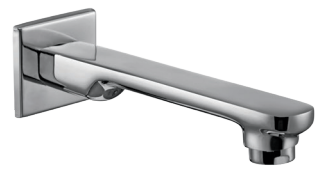

Single Lever
Basin Mixer 9"
T2346A1
₹ 6,100

Single Lever
Basin Mixer 4"
T2365A1
₹ 4,900

Wall Mounted
Basin Mixer
T2376A1
₹ 4,200

Compatible With
Concealed Body
Basin Mixer
G9002A1
₹ 2,500

Pillar Cock
T2301A1
₹ 2,450

Swan Neck
Pillar Tap
T2303A1
₹ 2,200

Wall Mixer
2 in 1
T2316A1
₹ 7,200

Wall Mixer
3 in 1
T2317A1
₹ 7,500

Bath Spout
With Diverter
T2328A1
₹ 2,200

Bath Spout
Without Diverter
T2327A1
₹ 1,800

QUATTRO COLLECTION

Concealed Stop
Cock - 1/2 inch
and 3/4 inch
T2311A1
₹ 850

Compatible With
Concealed Body
1/2" & 3/4"
G5052A1 1/2" ₹ 1,160
G5053A1 3/4" ₹ 1,170

High Flow Diverter
Upper Trim
T2385A1
₹ 2,320

High Flow
Diverter Body
G4887A1
₹ 4,220