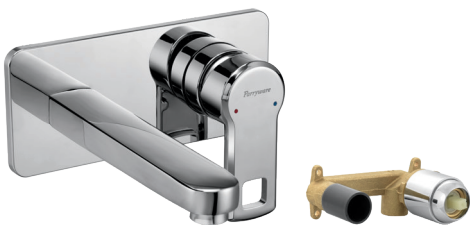

Angle Valve
T2307A1
₹ 1,550

Two Way Angle Valve
T2343A1
₹ 1,850

Long Body
Bib Cock
T2306A1
₹ 2,100

Two Way
Bib Cock
T2334A1
₹ 2,900

Sink Cock
T2321A1
₹ 2,600

Sink Mixer
T2335A1
₹ 5,400

VISTA

RAWNESS
REFINED

VISTA COLLECTION

Tall Basin
Mixer
G3946A1
₹ 5,880

Basin
Mixer N
G3965A1
₹ 3,850

Tall Pillar
Tap
G3942A1
₹ 3,090

Pillar Cock
With Aerator
G3902A1
₹ 1,790

Basin Mixer
Upper Trim
G3976A1
₹ 3,450

Compatible With
Concealed Body
Basin Mixer
G9002A1
₹ 2,500

Concealed Pillar
Cock Upper Trim
G3996A1
₹ 1,870

Compatible With
Concealed Pillar
Cock Body
G2797A1
₹ 1,530

VISTA COLLECTION

Conc. Diverter
Upper Trim
G3950A1
₹ 1,430

Compatible With
Concealed
Diverter Body
G5051A1
₹ 3,350