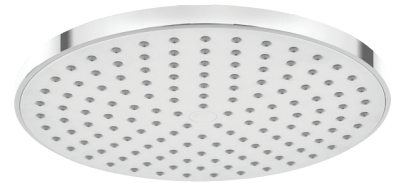

SS Rain Shower Without
Arm - Square
(400mm)
T9990A1
₹ 11,830

SS Rain Shower Without
Arm - Square (300mm)
T9992A1
₹ 8,230

SS Rain Shower Without
Arm - Square (200mm)
T9975A1
₹ 3,800

SS Rain Shower Without
Arm - Round (300mm)
T9993A1
₹ 7,480

SS Rain Shower Without
Arm - Round (200mm)
T9976A1
₹ 3,110

Cloud Square Rain Shower
Deluxe Without Arm
Brass (195 mm)
T9943A1
₹ 9,900

Rain Shower Without
Arm-ABS (360 x 240mm)
T9979A1
₹ 5,910

Self Cleaning Comfort
Flow Square Shower
(250 x 170 x 15 mm)
T9839A1
₹ 2,850

RAIN SHOWERS COLLECTION

Self Cleaning Black
Faceplate (220mm)
T9837A1
₹ 2,590

Airmix Shower Head
Without Arm (200mm)
T9813A1
₹ 1,980

Chrome Comfort Flow
Shower (230mm)
T9840A1
₹ 1,850

BODY JETS COLLECTION