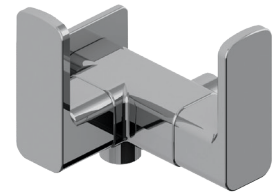

3 Inlet Diverter
Upper Trim
T2384A1
₹ 2,800

Compatible
With 3-Inlet
Concealed
Diverter Body
T9969A1
₹ 4,640

Concealed Diverter
Upper Trim
T2350A1
₹ 2,500

Compatible With
Concealed
Diverter Body
G5051A1
₹ 3,350

Angle Valve
T2307A1
₹ 1,550

Two Way Angle Valve
T2343A1
₹ 1,850

Long Body
Bib Cock
T2306A1
₹ 2,100

Two Way
Bib Cock
T2334A1
₹ 2,900

Sink Cock
T2321A1
₹ 2,600

Sink Mixer
T2335A1
₹ 5,400

VISTA

RAWNESS
REFINED