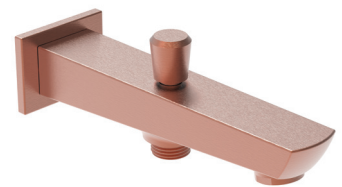

Towel Rail 60cm
T4993A5
₹ 5,060

NIGHTLIFE COLLECTION (RED COPPER)

Basin Mixer
T4914A6
₹ 8,020

Tall Basin Mixer
T4946A6
₹ 11,570

Concealed Basin Mixer
T4956A6
₹ 13,120

Pillar Cock
T4902A6
₹ 5,050

Concealed Bath Mixer
T4926A6
₹ 9,970

Concealed Shower Mixer
T4957A6
₹ 6,860

Bath Mixer
T4916A6
₹ 9,390

Shower Mixer
T4958A6
₹ 11,770

Kitchen Mixer
T4950A6
₹ 10,310

Angle Valve
T4907A6
₹ 3,620

Spout
T4927A6
₹ 4,860

Spout With Diverter
T9428A6
₹ 5,420

Health Faucet
T4933A6
₹ 2,890

NIGHTLIFE SHOWERS (RED COPPER)

Hand Shower
With Rail
T4931A6
₹ 9,180

Over Head
Shower
T4989A6
₹ 12,110

Shower Column
T4990A6
₹ 21,120

NIGHTLIFE ACCESSORIES (RED COPPER)

Tumbler Holder
With Glass
T4994A6
₹ 1,510