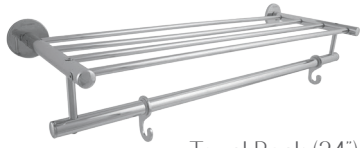

Paper Holder With Cover
T6514A1
₹ 2,350

Robe Hook
T6506A1
₹ 750

Towel Ring (dia: 8")
T6502A1
₹ 2,110

STANDARD

Towel Rack (24")
T6008A1
₹ 4,180

Towel Rail (24")
T6001A1
₹ 1,950

Paper Holder
T6005A1
₹ 1,100

Tumbler Holder
T6004A1
₹ 1,450

Soap Dish
T6003A1
₹ 1,460

Robe Hook
T6006A1
₹ 800

Twin Robe Hook
T6007A1
₹ 1,100

Towel Ring (dia 7")
T6002A1
₹ 1,290

Straight Shelf
T6009A1
₹ 2,510

Corner Shelf
T6010A1
₹ 2,130

HOTELIER

Hand Grip 135° Left
T6602A1
₹ 6.120