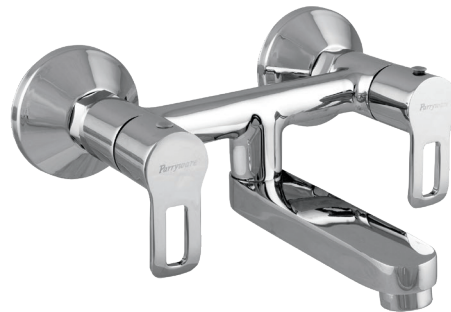

Wall Mixer
Non Telephonic
T0741A1
₹ 3,400