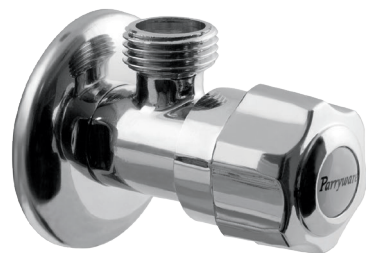

ANGLE VALVES COLLECTION

Zest
G9005A1
₹ 560

Standard
G9003A1
₹ 500

Comfort
G9004A1
₹ 560

Star
T9926A1
₹ 630

Super
T9925A1
₹ 660

Brook
T9881A1
₹ 550

ANGLE VALVES COLLECTION

Cute
T9880A1
₹ 600

Trigon
T9828A1
₹ 550

Casa (SS)
T9886A1
₹ 470

Cub
T9908A1
₹ 490

Jade Star
(Pack of 10)
T9705A1
₹ 5,900

Smart Angle Valve
(Pack of 10)
T3707A1
₹ 4,210

RAIN SHOWERS COLLECTION

Chromotherapy Led
Waterfall Shower
560 x 400 x 20mm
T9835A1
₹ 71,780

SS Rain Shower Without
Arm - Square
(400mm)
T9990A1
₹ 11,830

SS Rain Shower Without
Arm - Square (300mm)
T9992A1
₹ 8,230

SS Rain Shower Without
Arm - Square (200mm)
T9975A1
₹ 3,800

SS Rain Shower Without
Arm - Round (300mm)
T9993A1
₹ 7,480