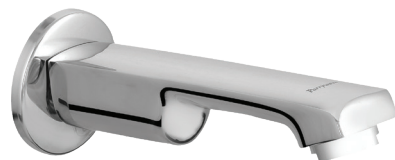

Single Lever
Wall Mixer
With Bend
G3154A1
₹ 6,930

Single Lever
Wall Mixer
G3118A1
₹ 5,680

CRUST COLLECTION

Bib Cock With
Wall Flange
G3104A1
₹ 1,750

Two-Way Bib Cock
G3167A1
₹ 2,910

Two-Way Bib Cock
With Two Knobs
G3181A1
₹ 2,910

Angle Valve With
Wall Flange
G3153A1
₹ 1,350

Bath Spout
With Diverter
G3128A1
₹ 1,770

Bath Spout
G3127A1
₹ 1,450

CRUST COLLECTION

Deck Mounted
Single Lever
Sink Mixer
G3145A1
₹ 4,540

3 Inlet Diverter
Upper Trim
T9967A1
₹ 1,390