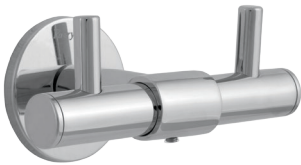

Paper Holder With Cover
T6514A1
₹ 2,350

Robe Hook
T6506A1
₹ 750

Towel Ring (dia: 8")
T6502A1
₹ 2,110

STANDARD

Towel Rack (24")
T6008A1
₹ 4,180

Towel Rail (24")
T6001A1
₹ 1,950

Paper Holder
T6005A1
₹ 1,100

Tumbler Holder
T6004A1
₹ 1,450

Soap Dish
T6003A1
₹ 1,460

Robe Hook
T6006A1
₹ 800

Twin Robe Hook
T6007A1
₹ 1,100

Towel Ring (dia 7")
T6002A1
₹ 1,290

Straight Shelf
T6009A1
₹ 2,510

Corner Shelf
T6010A1
₹ 2,130

HOTELIER

Hand Grip 135° Left
T6602A1
₹ 6.120