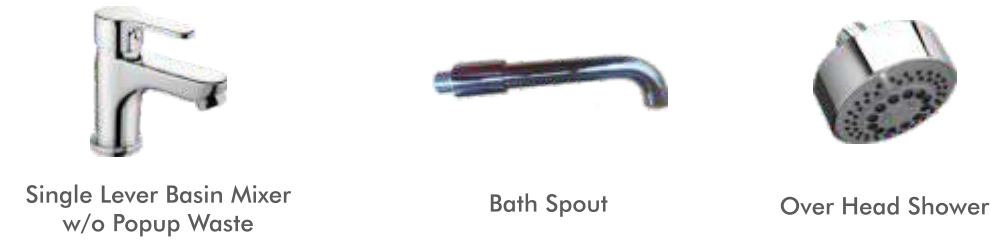

Single Lever Basin Mixer
w/o Popup Waste

Bath Spout

Over Head Shower

Description	Quantity
SL Basin Mixer w/o Pw (450mm SS Hose)	1
Bath Spout_CS	1
120mm Round Head Shower (SF) with shower Arm	1
Angular Stop Cock w/o WF (Spl Duo)	5
Div Body SL Cone B&S (w/o Knob) Forged	1
SL Exposed kit Diverter	1

₹9,990/-

F430002
Combo Set with Pillar Cock