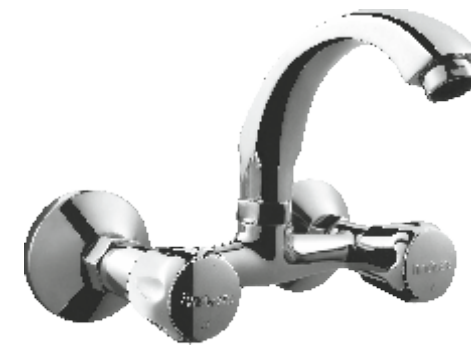

F330011
Long Body Bib Cock
Foam Flow
₹1,275/-

F330023
Sink Mixer with Swivel
Casted Spout
(Wall Mounted)

₹3,150/-