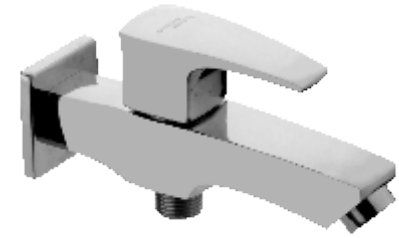

₹2,875/-

F520004
Bib Cock

₹1,825/-

₹1,990/-

F520005
Bib Cock 2 in 1

₹1,300/-

F520006
Angular Stop Cock

₹625/-