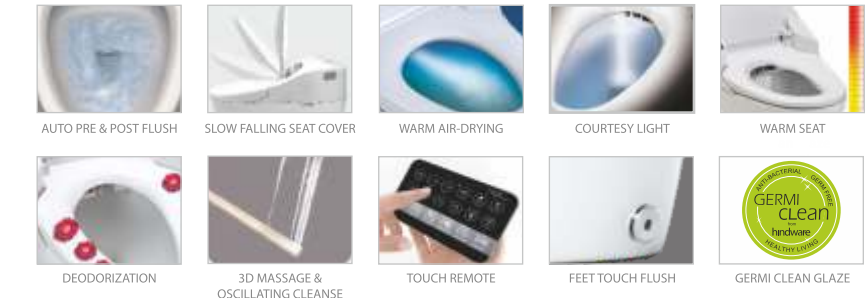

We strive to stay a step ahead of the curve with latest technological advancements to meet the unspoken needs of the customer.

INTELLIGENT CLOSETS

hindware

NEW INNOVATION

AUTOMATE
WATER CLOSETS

INTELLIGENCE THAT WORKS FOR YOU.

Automate WC is designed to epitomise automation at its best while ensuring proper hygiene and cleanliness.

E-CLENZ
WATER CLOSETS

TAKES CARE OF YOUR COMFORT, SMARTLY.

With a host of intelligent features, E-Clenz WC is here to enhance your lifestyle with comfort and delight.