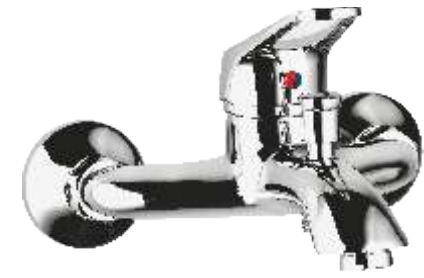

₹4,990/-
F210012
Single Lever Bath & Shower
Mixer (Exposed)