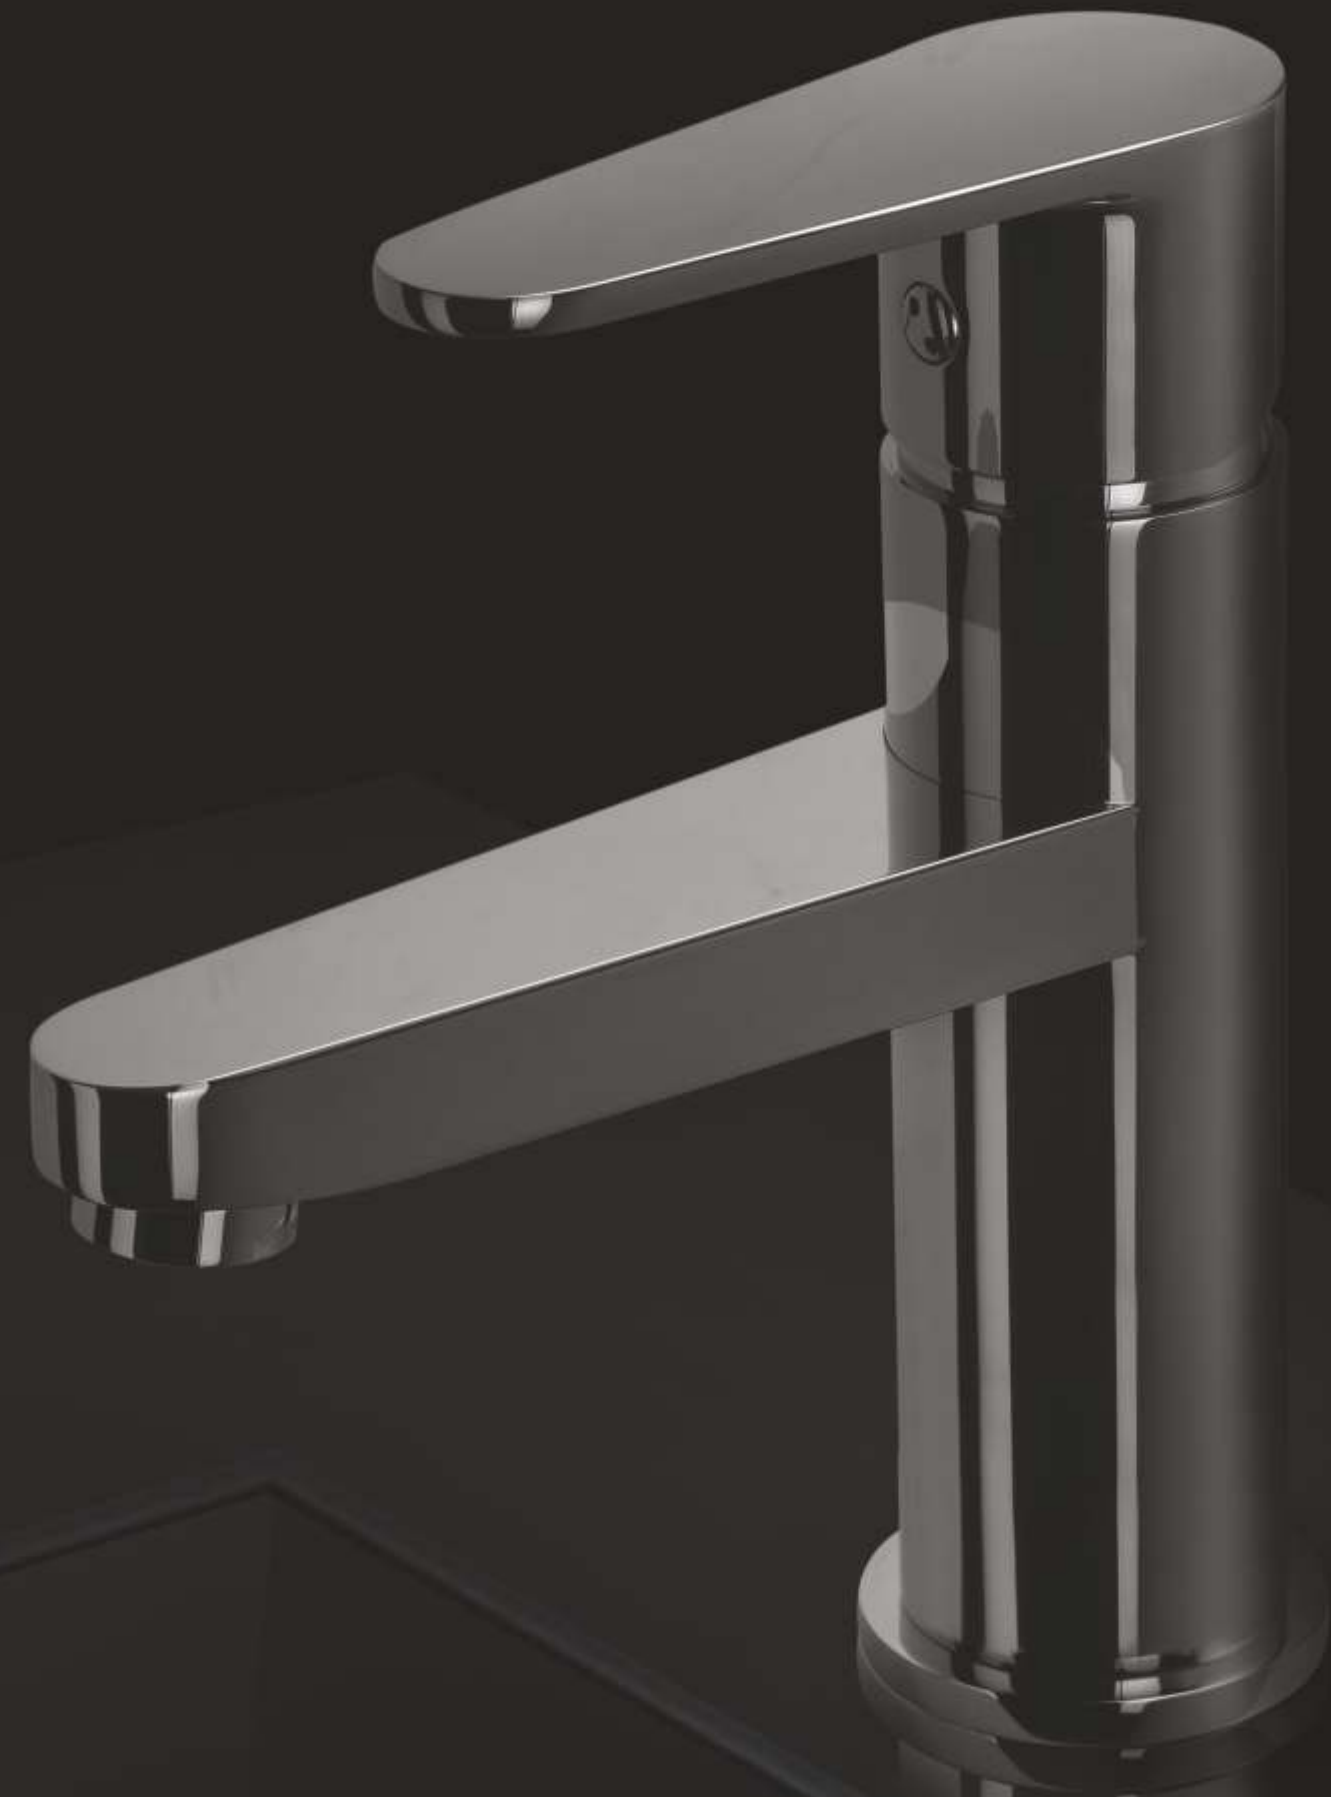

THE
URBAN
COLLECTION

Complement your lifestyle with a hint of exotic
and contemporary. Every curve, every detail is a
definition of discreet, urban chic.
Add a touch of voguish flair to your home!

CORA | BARREL NEO | FLUID | AMAZON
ELEMENT DECO | ELEMENT | ELEGANCE

hindware