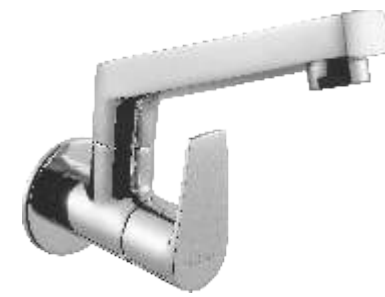

F360023
F360023SCP
Sink Cock with Swivel
Casted Spout
(Wall Mounted)

₹2,350/-
₹2,650/-