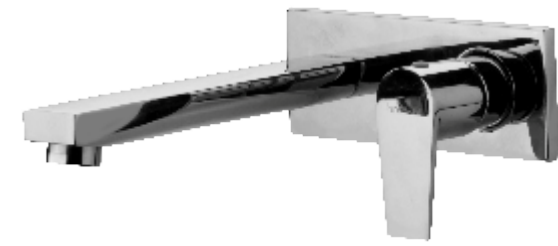

F360022
Exposed Part Kit of Wall Mounted Basin Tap Consisting of Operating Lever, Wall Flange & Spout Compatible with F860011

₹1,800/-