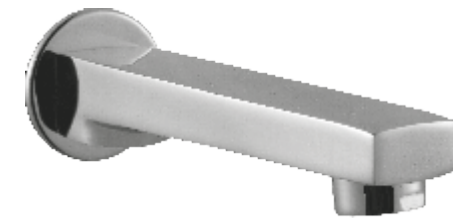

F360009
Bath Spout

₹1,600/-