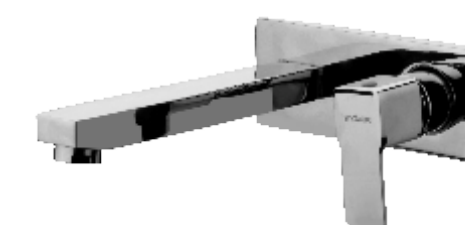

₹2,500/-

F380022
Exposed Part
Kit Wall Mounted Basin Tap
(Suitable for Item F860011)

THE GEOMETRIC COLLECTION