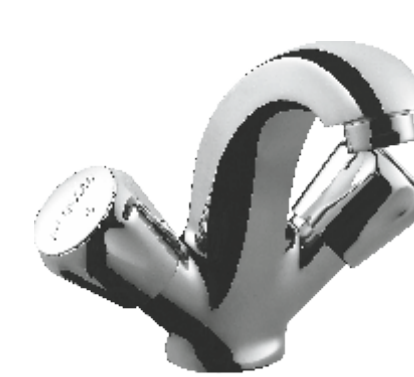

₹3,200/-
₹3,500/-

F330014
F330014SCP
Centre Hole Basin Mixer
w/o Popup Waste