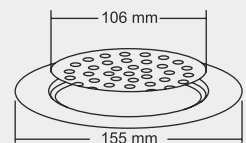

KROME Big

Overall Size
155 X 155 mm (6x6 Inch)

MRP (₹)
Glossy - ₹ 455/-
Satin - ₹ 485/-

KROME Small

Overall Size
130 mm x 130 mm (5x5 Inch)

MRP (₹)
Glossy - ₹ 385/-
Satin - ₹ 415/-

KROME Mini

Overall Size
102 X 102 mm (4x4 Inch)

MRP (₹)
Glossy - ₹ 230/-
Satin - ₹ 265/-

KROME Junior

Overall Size
75 x 75 mm (3x3 Inch)

MRP (₹)
Glossy - ₹ 210/-
Satin - ₹ 245/-

KEON Big

Overall Size
∅155 mm (6 Inch)

MRP (₹)
Glossy - ₹ 395/-
Satin - ₹ 425/-

KEON Small

Overall Size
∅130 mm (5 Inch)

MRP (₹)
Glossy - ₹ 335/-
Satin - ₹ 370/-