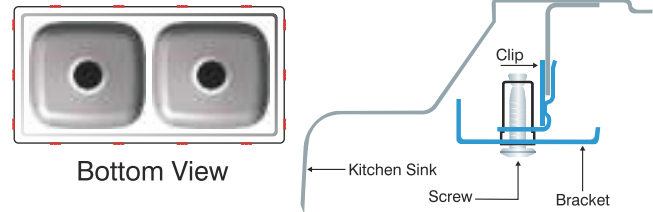

Inset Sink Fitting Instructions

Step - 1

Place the sink in upside down position. Then attach clips into rectangular slots of the rim along the border, as shown in the sketch.

Step - 2

Step - 3

Step - 4

Turn the bracket of the clip 90 degrees so that the teeth of clips are under the tabletop. First tighten the center clips of each roil and then move to the outside clips. All clips must be tightened evenly. Do not over tighten the clips as damage can occur.