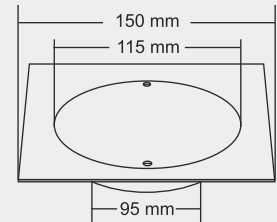

ALDEN

Overall Size
150 x 150 mm (6x 6inch) 3 pcs

MRP (₹) Thickness
Glossy - ₹ 1225/- Grating : 1mm
Satin - ₹ 1295/- Frame : 2 mm
Top Cover : 2 mm

ALISON

Overall Size
150 x 150 mm (6x 6inch) 2 pcs

MRP (₹) Thickness : 2 mm
Glossy - ₹ 1125/-
Satin - ₹ 1165/-

ALLYCO

Overall Size
150 x 150 mm (6x 6inch) 2 pcs

MRP (₹) Thickness
Glossy - ₹ 1090/- Grating : 1mm
Satin - ₹ 1130/- Frame : 2 mm

ARLO

Overall Size
100 x 100 mm (4x 4inch) 2 pcs

MRP (₹) Thickness
Glossy - ₹ 590/- Grating : 1mm
Satin - ₹ 630/- Frame : 2 mm