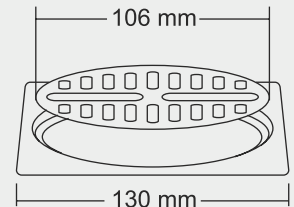

MRP (₹)
Glossy - ₹ 530/-
Satin - ₹ 560/-

Design Reg.

ELVIN Small

Overall Size
130 x 130 mm (5x5 Inch)

MRP (₹)
Glossy - ₹ 460/-
Satin - ₹ 490/-

Design Reg.

ELIA Big

Overall Size
∅155 mm (6 Inch)