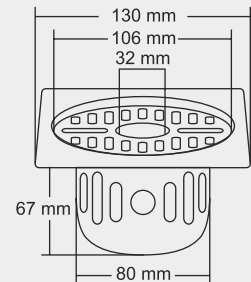

BARON Big

Overall Size
ø155 mm (6 Inch)

MRP (₹)
Glossy - ₹ 940/-
Satin - ₹ 1030/-

BARON Small

Overall Size
ø130 mm (5 Inch)

MRP (₹)
Glossy - ₹ 835/-
Satin - ₹ 920/-

BENITO Big

Overall Size
155 X 155 mm (6x6 Inch)

MRP (₹)
Glossy - ₹ 1050/-
Satin - ₹ 1135/-

BENITO Small

Overall Size
130 x 130 mm (5x5 Inch)

MRP (₹)
Glossy - ₹ 920/-
Satin - ₹ 1000/-

CORNEL Big

Overall Size
155 X 155 mm (6x6 Inch)

MRP (₹)
Glossy - ₹ 1180/-
Satin - ₹ 1265/-

CORNEL Small

Overall Size
130 X 130 mm (5x5 Inch)

MRP (₹)
Glossy - ₹ 1050/-
Satin - ₹ 1135/-