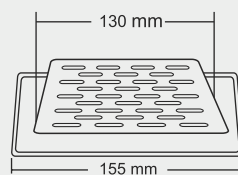

SMALL

Overall Size
130 x 130 mm
(5x5 Inch)

MRP (₹)
Glossy - ₹ 540/-
Satin - ₹ 575/-

Thickness - Frame : 1 mm | Grating : 1.5mm