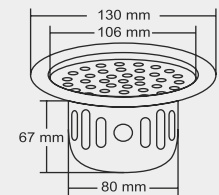

ALEX Big

Overall Size
∅ 155 mm (6 Inch)

MRP (₹)
Glossy - ₹ 810/-
Satin - ₹ 900/-

ALEX Small

Overall Size
∅ 130 mm (5 Inch)

MRP (₹)
Glossy - ₹ 690/-
Satin - ₹ 780/-

ARION Big

Overall Size
155 X 155 mm (6x6 Inch)

MRP (₹)
Glossy - ₹ 875/-
Satin - ₹ 965/-

ARION Small

Overall Size
130 x 130 mm (5x5 Inch)

MRP (₹)
Glossy - ₹ 785/-
Satin - ₹ 870/-

ASPEN Big

Overall Size
∅ 155 mm (6 Inch)

MRP (₹)
Glossy - ₹ 940/-
Satin - ₹ 1030/-

ASPEN Small

Overall Size
∅ 130 mm (5 Inch)

MRP (₹)
Glossy - ₹ 835/-
Satin - ₹ 920/-