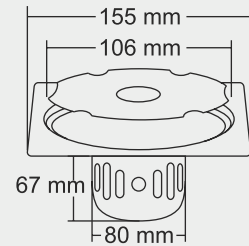

Design Reg.

CAMRON Big

Overall Size
155 X 155 mm (6x6 Inch)

MRP (₹)
Glossy - ₹ 1180/-
Satin - ₹ 1265/-

Design Regd.

CAMRON Small

Overall Size
130 x 130 mm (5x5 Inch)

MRP (₹)
Glossy - ₹ 1050/-
Satin - ₹ 1135/-