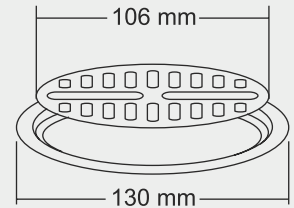

MRP (₹)
Glossy - ₹ 455/-
Satin - ₹ 485/-

Design Reg.

ELINA Small

Overall Size
∅130 mm (5Inch)

MRP (₹)
Glossy - ₹ 400/-
Satin - ₹ 440/-

Design Reg.

ELVIN Big

Overall Size
155 X 155 mm (6x6 Inch)