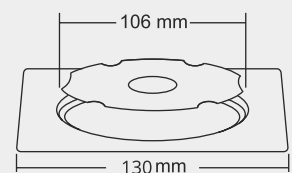

MRP (₹)
Glossy - ₹ 580/-
Satin - ₹ 610/-

Design Regd.

CLARA Small

Overall Size
130 x 130 mm (5x5 Inch)

MRP (₹)
Glossy - ₹ 485/-
Satin - ₹ 520/-

Design Regd.

ELINA Big

Overall Size
∅155 mm (6Inch)