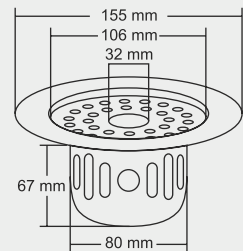

Design Reg.

BELLA Big

Overall Size
ø155 mm (6 Inch)

MRP (₹)
Glossy - ₹ 810/-
Satin - ₹ 900/-

Design Reg.

BELLA Small

Overall Size
ø130 mm (5 Inch)

MRP (₹)
Glossy - ₹ 690/-
Satin - ₹ 780/-