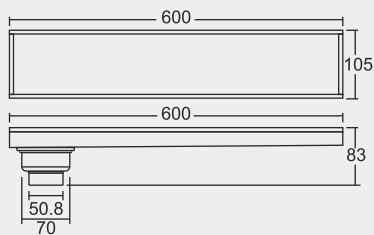

Grating Thickness: 1.2 mm
Frame Thickness: 0.8 mm
Tile Insert

BIG

Overall Size

800 x 105 x 83 mm
(31.50 x 4 x 3.27 Inch)

MRP (₹) Glossy - ₹ 11550/-

BIG

Overall Size

800 x 105 x 83 mm
(31.50 x 4 x 3.27 Inch)

MRP (₹) Glossy - ₹ 11550/-

SMALL

Overall Size

600 x 105 x 83 mm
(23.62 x 4 x 3.27 Inch)

MRP (₹) 9610/-

SMALL

Overall Size

600 x 105 x 83 mm
(23.62 x 4 x 3.27 Inch)