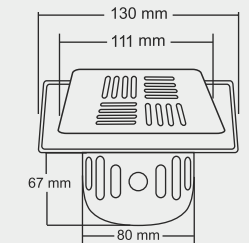

KEVIN Small

Overall Size
130 X 130 mm (5x5 inch)

MRP (₹)
Glossy - ₹ 900/-
Satin - ₹ 960/-

Thickness - Frame : 1 mm | Grating : 1.5mm