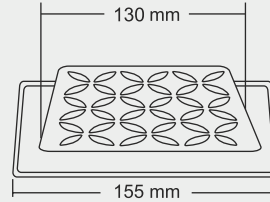

MRP (₹)
Glossy - ₹ 1280/-
Satin - ₹ 1320/-

SMALL

Size : 5 x 5 inch
(130 x 130 mm)

MRP (₹)
Glossy - ₹ 1180/-
Satin - ₹ 1220/-

Thickness - Frame : 1 mm | Grating : 1.5mm

Design Reg. Pending

NOLITA

BIG