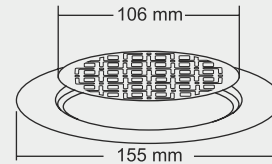

MRP (₹)
Glossy - ₹ 980/-
Satin - ₹ 1020/-

Thickness - Frame : 1 mm | Grating : 1.5mm

SMALL

Size : 5 inch
(Ø130 mm)

MRP (₹)
Glossy - ₹ 880/-
Satin - ₹ 920/-

Design Reg. Pending

OSAKA

BIG