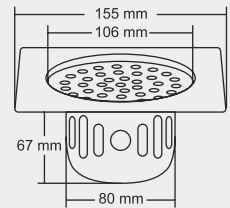

Design Reg. Pending

ARION Big

Overall Size
155 X 155 mm (6x6 Inch)

MRP (₹)
Glossy - ₹ 875/-
Satin - ₹ 965/-

Design Reg.

ARION Small

Overall Size
130 x 130 mm (5x5 Inch)

MRP (₹)
Glossy - ₹ 785/-
Satin - ₹ 870/-