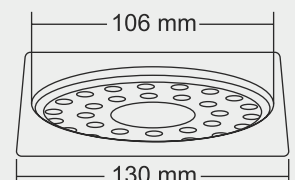

IVANA Small

Overall Size
130 x 130 mm (5x5 Inch)

MRP (₹)
Glossy - ₹ 265/-
Satin - ₹ 295/-

ELISA Big

Overall Size
155 X 155 mm (6x6 Inch)

MRP (₹)
Glossy - ₹ 340/-
Satin - ₹ 380/-

ELISA Small

Overall Size
130 x 130 mm (5x5 Inch)

MRP (₹)
Glossy - ₹ 265/-
Satin - ₹ 295/-

IVY

Overall Size
ø130 mm (5 Inch)

MRP (₹)
Glossy - ₹ 250/-
Satin - ₹ 280/-

JOY

Overall Size
ø130 mm (5 Inch)

MRP (₹)
Glossy - ₹ 250/-
Satin - ₹ 280/-

**PLUMBING CONNECTOR
(For Two bowl)**