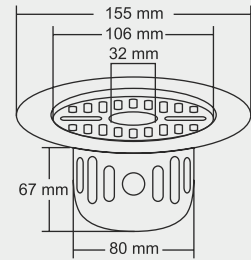

Design Reg. Pending

BARON Big

Overall Size
ø155 mm (6 Inch)

MRP (₹)
Glossy - ₹ 940/-
Satin - ₹ 1030/-

Design Reg.

BARON Small

Overall Size
ø130 mm (5 Inch)

MRP (₹)
Glossy - ₹ 835/-
Satin - ₹ 920/-