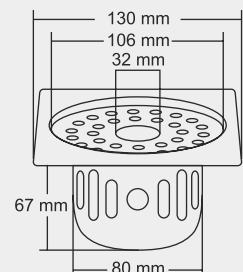

ALENA Big

Overall Size
155 X 155 mm (6x6 Inch)

MRP (₹)
Glossy - ₹ 1050/-
Satin - ₹ 1135/-

ALENA Small

Overall Size
130 x 130 mm (5x5 Inch)

MRP (₹)
Glossy - ₹ 920/-
Satin - ₹ 1000/-

BELLA Big

Overall Size
ø155 mm (6 Inch)

MRP (₹)
Glossy - ₹ 810/-
Satin - ₹ 900/-

BELLA Small

Overall Size
ø130 mm (5 Inch)

MRP (₹)
Glossy - ₹ 690/-
Satin - ₹ 780/-

BENTO Big

Overall Size
155 X 155 mm (6x6 Inch)

MRP (₹)
Glossy - ₹ 875/-
Satin - ₹ 965/-

BENTO Small

Overall Size
130 x 130 mm (5x5 Inch)

MRP (₹)
Glossy - ₹ 785/-
Satin - ₹ 870/-