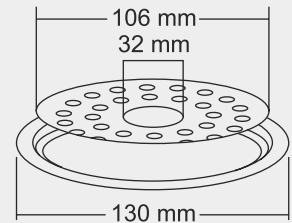

MRP (₹)
Glossy - ₹ 395/-
Satin - ₹ 425/-

Design Reg. Pending

JAYCE Small

Overall Size
Ø130 mm (5 Inch)

MRP (₹)
Glossy - ₹ 335/-
Satin - ₹ 370/-

Design Reg. Pending

JERRY Big

Overall Size
155 X 155 mm (6x6 Inch)