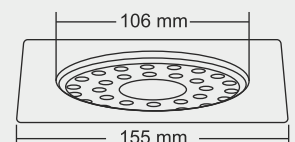

ELISA Big

Overall Size
155 X 155 mm (6x6 Inch)

MRP (₹)
Glossy - ₹ 340/-
Satin - ₹ 380/-