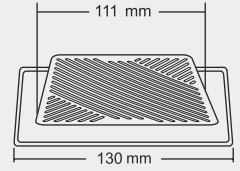

SMALL

Size : 5 x 5 inch
(130 x 130 mm)

MRP (₹)
Glossy - ₹ 1180/-
Satin - ₹ 1220/-

Thickness - Frame : 1 mm | Grating : 1.5mm

Design Reg. Pending

WINDSOR

BIG

Size : 6 x 6 inch
(155 x 155 mm)