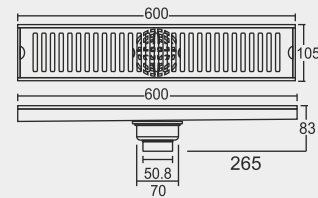

SMALL

Overall Size MRP (₹)
600 x 105 x 83 mm Glossy - ₹ 6860/-
(23.63 x 4 x 3.27 Inch)

Large Center Drain

Small Center Drain

BIG

Overall Size MRP (₹)
800 x 105 x 83 mm Glossy - ₹ 8120/-
(31.50 x 4 x 3.27 Inch)

Grating Thickness: 1.2 mm
Frame Thickness: 0.8 mm
Tile Insert

BIG

Overall Size

800 x 105 x 83 mm
(31.50 x 4 x 3.27 Inch)

MRP (₹) Glossy - ₹ 11550/-

BIG

Overall Size

800 x 105 x 83 mm
(31.50 x 4 x 3.27 Inch)