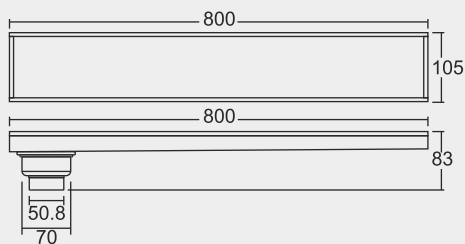

SMALL

Overall Size MRP (₹)
600 x 105 x 83 mm Glossy - ₹ 6860/-
(23.63 x 4 x 3.27 Inch)

Large Center Drain

Small Center Drain

BIG

Overall Size MRP (₹)
800 x 105 x 83 mm Glossy - ₹ 8120/-
(31.50 x 4 x 3.27 Inch)

Grating Thickness: 1.2 mm
Frame Thickness: 0.8 mm
Tile Insert

BIG

Overall Size

800 x 105 x 83 mm
(31.50 x 4 x 3.27 Inch)

MRP (₹) Glossy - ₹ 11550/-

BIG

Overall Size

800 x 105 x 83 mm
(31.50 x 4 x 3.27 Inch)