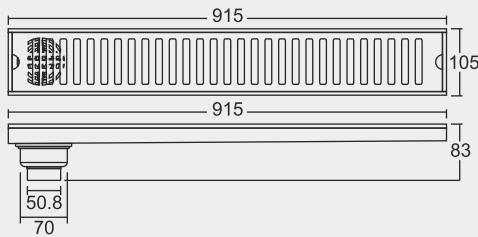

SMALL

Overall Size MRP (₹)
600 x 105 x 83 mm Glossy - ₹ 6860/-
(23.63 x 4 x 3.27 Inch)

Large Center Drain

Small Center Drain

BIG

Overall Size MRP (₹)
800 x 105 x 83 mm Glossy - ₹ 8120/-
(31.50 x 4 x 3.27 Inch)