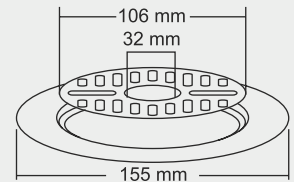

ELINA Big

Overall Size
∅155 mm (6Inch)

MRP (₹)
Glossy - ₹ 455/-
Satin - ₹ 485/-

ELINA Small

Overall Size
∅130 mm (5Inch)

MRP (₹)
Glossy - ₹ 400/-
Satin - ₹ 440/-

ELVIN Big

Overall Size
155 X 155 mm (6x6 Inch)

MRP (₹)
Glossy - ₹ 530/-
Satin - ₹ 560/-

ELVIN Small

Overall Size
130 x 130 mm (5x5 Inch)

MRP (₹)
Glossy - ₹ 460/-
Satin - ₹ 490/-

ELIA Big

Overall Size
∅155 mm (6 Inch)

MRP (₹)
Glossy - ₹ 455/-
Satin - ₹ 485/-

ELIA Small

Overall Size
∅130 mm (5 Inch)

MRP (₹)
Glossy - ₹ 400/-
Satin - ₹ 440/-