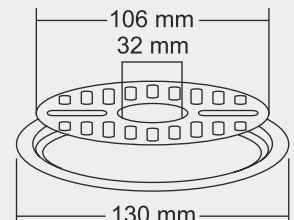

MRP (₹)
Glossy - ₹ 455/-
Satin - ₹ 485/-

Design Reg.

ELIA Small

Overall Size
∅130 mm (5 Inch)

MRP (₹)
Glossy - ₹ 400/-
Satin - ₹ 440/-

Design Reg.

ERICA Big

Overall Size
155 X 155 mm (6x6 Inch)