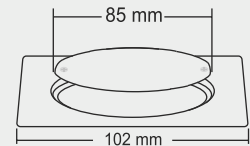

ALDO Mini

Overall Size
102 X 102 mm (4x4 inch)

MRP (₹)
Glossy - ₹ 570/-
Satin - ₹ 590/-