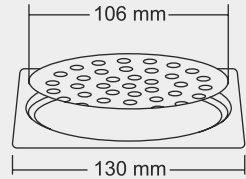

MRP (₹)
Glossy - ₹ 455/-
Satin - ₹ 485/-

Design Regd.

KROME Small

Overall Size
130 mm x 130 mm (5x5 Inch)

MRP (₹)
Glossy - ₹ 385/-
Satin - ₹ 415/-

Design Regd.

KROME Mini

Overall Size
102 X 102 mm (4x4 Inch)