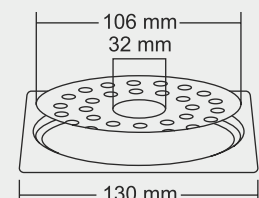

MRP (₹)
Glossy - ₹ 455/-
Satin - ₹ 485/-

Design Reg. Pending

JERRY Small

Overall Size
130 x 130 mm (5x5 Inch)

MRP (₹)
Glossy - ₹ 385/-
Satin - ₹ 415/-

Design Reg. Pending

KROME Big

Overall Size
155 X 155 mm (6x6 Inch)