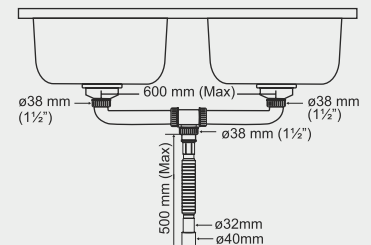

**PLUMBING CONNECTOR
(For Two bowl)**

MRP (₹) - 560/-

Cut connector as required