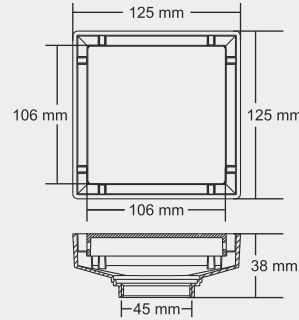

SMALL

Overall Size
125 x 125 mm
(5 x 5 Inch)

MRP (₹) 4655/-