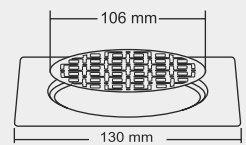

Size : 6 x 6 inch
(155 x 155 mm)

MRP (₹)
Glossy - ₹ 980/-
Satin - ₹ 1020/-

Thickness - Frame : 1 mm | Grating : 1.5mm

SMALL

Size : 5 x 5 inch
(130 x 130 mm)

MRP (₹)
Glossy - ₹ 880/-
Satin - ₹ 920/-

Design Reg. Pending