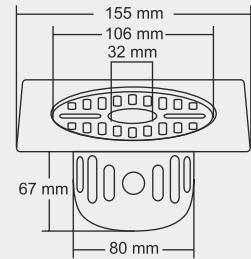

Design Reg.

BENITO Big

Overall Size
155 X 155 mm (6x6 Inch)

MRP (₹)
Glossy - ₹ 1050/-
Satin - ₹ 1135/-

Design Reg. Pending

BENITO Small

Overall Size
130 x 130 mm (5x5 Inch)

MRP (₹)
Glossy - ₹ 920/-
Satin - ₹ 1000/-