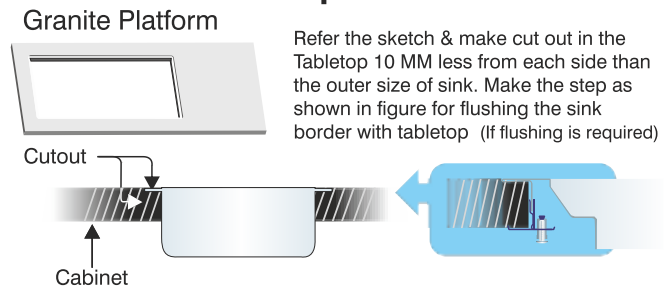

Confederation of Indian Industry

Green Product & Service Council Certified Stainless Steel Kitchen Sink, S.S. Floor Drain as Green-Pro (Product)

Models Size (in Inches)	M.R.P. (₹)		
	Glossy	Satin	Anti-Scratch
Elegance Unique Small (36 x 20)	13810/-	14210/-	20455/-
Fabulous Big (48 x 20)	22285/-	22685/-	32135/-
Fabulous Small (41 x 20)	17020/-	17420/-	24500/-
Fantasy Big (34 x 20)	15840/-	16240/-	22795/-
Fantasy Small (30 x 20)	13390/-	13790/-	19250/-
Super Slider Big (33½ x 20)	20650/-	21050/-	29765/-
Galaxy (41 x 20)	19820/-	20220/-	30145/-
Graceful Glory Big (45 x 20 x 8)	17335/-	17735/-	NA
Trion Plain (20 x 20)	10415/-	10615/-	NA
Graceful Elegance Mini (46 x 20)	16885/-	17285/-	26290/-
Elegance Large (45 x 20)	12590/-	12990/-	18625/-
Elegance Big (41 x 20)	10175/-	10575/-	15010/-
Elegance Small (36 x 18)	8470/-	8870/-	12470/-
Inset Super (24 x 20)	7650/-	7850/-	11220/-
Inset Large (24 x 18)	7550/-	7750/- <td 11100/-	
Inset Big (21 x 18)	6425/-	6625/-	9400/-

Inset Sink Fitting Instructions

Step - 1

Place the sink in upside down position. Then attach clips into rectangular slots of the rim along the border, as shown in the sketch.

Step - 2

Step - 3

Step - 4

Turn the bracket of the clip 90 degrees so that the teeth of clips are under the tabletop. First tighten the center clips of each roil and then move to the outside clips. All clips must be tightened evenly. Do not over tighten the clips as damage can occur.