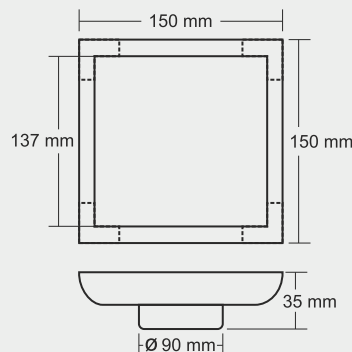

BIG

Overall Size
150 x 150 mm
(6 x 6 Inch)

Satin MRP (₹) 2790/-