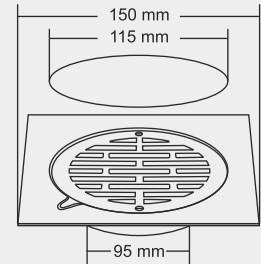

ALDEN

Overall Size
150 x 150 mm (6x 6inch) 3 pcs

MRP (₹) Thickness
Glossy - ₹ 1225/- Grating : 1mm
Satin - ₹ 1295/- Frame : 2 mm
Top Cover : 2 mm