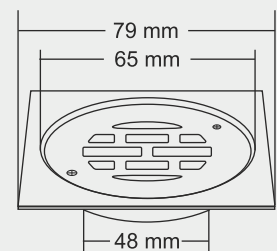

ALLYCO

Overall Size
150 x 150 mm (6x 6inch) 2 pcs

MRP (₹) Thickness
Glossy - ₹ 1090/- Grating : 1mm
Satin - ₹ 1130/- Frame : 2 mm

ARLO

Overall Size
100 x 100 mm (4x 4inch) 2 pcs

MRP (₹) Thickness
Glossy - ₹ 590/- Grating : 1mm
Satin - ₹ 630/- Frame : 2 mm

ALDON

Overall Size
79 x 79 mm (3x3 inch) 2 pcs

MRP (₹) Thickness
Glossy - ₹ 490/- Grating : 1mm
Satin - ₹ 530/- Frame : 2 mm

LARK

Overall Size
109.5 x 75 x 65 mm
(4.31 x 2.95 x 2.56 inch)

MRP (₹) Thickness
4800/- Grating : 1mm
Frame : 1.2 mm