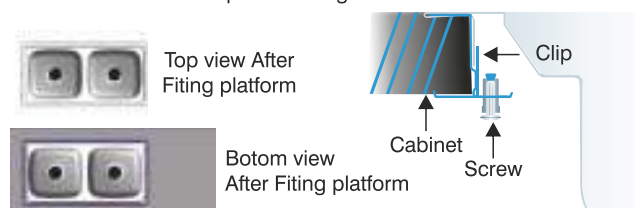

Inset Sink Fitting Instructions

Step - 1

Place the sink in upside down position. Then attach clips into rectangular slots of the rim along the border, as shown in the sketch.

Step - 2

Step - 3

Step - 4

Turn the bracket of the clip 90 degrees so that the teeth of clips are under the tabletop. First tighten the center clips of each roil and then move to the outside clips. All clips must be tightened evenly. Do not over tighten the clips as damage can occur.