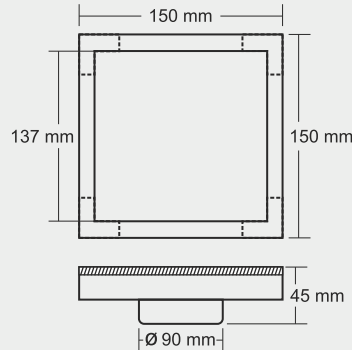

New Model

Tile Insert 12 mm Tray

Material : SS Welded (4 pcs)

BIG

Overall Size
150 x 150 mm
(6 x 6 Inch)

Satin MRP (₹) 3790/-

SMALL

Overall Size
125 x 125 mm
(5 x 5 Inch)