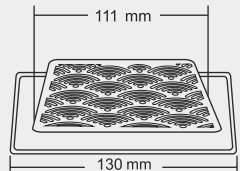

Size : 6 x 6 inch
(155 x 155 mm)

MRP (₹)
Glossy - ₹ 1280/-
Satin - ₹ 1320/-

SMALL

Size : 5 x 5 inch
(130 x 130 mm)

MRP (₹)
Glossy - ₹ 1180/-
Satin - ₹ 1220/-

Thickness - Frame : 1 mm | Grating : 1.5mm

Design Reg. Pending

ALDEN

Overall Size
150 x 150 mm (6x 6inch) 3 pcs

MRP (₹) Thickness
Glossy - ₹ 1225/- Grating : 1mm
Satin - ₹ 1295/- Frame : 2 mm
Top Cover : 2 mm

ALISON

Overall Size
150 x 150 mm (6x 6inch) 2 pcs

MRP (₹) Thickness : 2 mm
Glossy - ₹ 1125/-
Satin - ₹ 1165/-