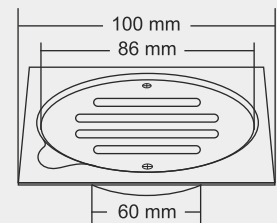

ALLYCO

Overall Size
150 x 150 mm (6x 6inch) 2 pcs

MRP (₹) Thickness
Glossy - ₹ 1090/- Grating : 1mm
Satin - ₹ 1130/- Frame : 2 mm

ARLO

Overall Size
100 x 100 mm (4x 4inch) 2 pcs

MRP (₹) Thickness
Glossy - ₹ 590/- Grating : 1mm
Satin - ₹ 630/- Frame : 2 mm

ALDON

Overall Size
79 x 79 mm (3x3 inch) 2 pcs

MRP (₹) Thickness
Glossy - ₹ 490/- Grating : 1mm
Satin - ₹ 530/- Frame : 2 mm

LARK

Overall Size
109.5 x 75 x 65 mm
(4.31 x 2.95 x 2.56 inch)

MRP (₹) Thickness
4800/- Grating : 1mm
Frame : 1.2 mm