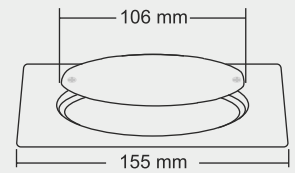

MRP (₹)
Glossy - ₹ 540/-
Satin - ₹ 575/-

Thickness - Frame : 1 mm | Grating : 1.5mm

ALDO Big

New Model

Overall Size
155 X 155 mm (6x6 inch)

MRP (₹)
Glossy - ₹ 750/-
Satin - ₹ 780/-

ALDO Small

Overall Size
130 X 130 mm (5x5 inch)