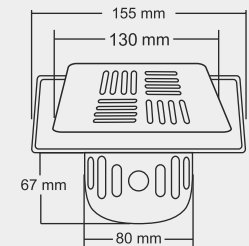

Design Regd.

KEVIN Big New Model

Overall Size
155 X 155 mm (6x6 inch)

MRP (₹)
Glossy - ₹ 1060/-
Satin - ₹ 1120/-

Thickness - Frame : 1 mm | Grating : 1.5mm

KEVIN Small

Overall Size
130 X 130 mm (5x5 inch)

MRP (₹)
Glossy - ₹ 900/-
Satin - ₹ 960/-