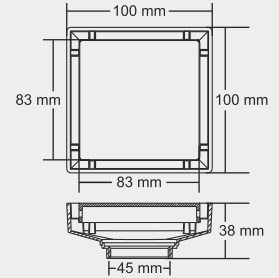

SMALL

Overall Size
125 x 125 mm
(5 x 5 Inch)

MRP (₹) 4655/-

MINI

Overall Size
100 x 100 mm
(4 x 4 Inch)

MRP (₹) 3300/-

*Outflow : 35 liter/minute (± 2 liter)

LUKE

New Model

Tile Insert 12 mm Tray

Material : SS Welded (4 pcs)

BIG

Overall Size
150 x 150 mm
(6 x 6 Inch)

Satin MRP (₹) 3790/-

SMALL

Overall Size
125 x 125 mm
(5 x 5 Inch)