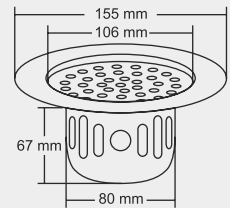

AISI 304 (18/8) grade
stainless steel

ALEX Big

Overall Size
∅ 155 mm (6 Inch)

MRP (₹)
Glossy - ₹ 810/-
Satin - ₹ 900/-

Design Reg. Pending

ALEX Small

Overall Size
∅ 130 mm (5 Inch)

MRP (₹)
Glossy - ₹ 690/-
Satin - ₹ 780/-