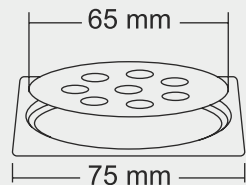

MRP (₹)
Glossy - ₹ 230/-
Satin - ₹ 265/-

Design Regd.

KROME Junior

Overall Size
75 x 75 mm (3x3 Inch)

MRP (₹)
Glossy - ₹ 210/-
Satin - ₹ 245/-

Design Regd.

KEON Big

Overall Size
∅155 mm (6 Inch)