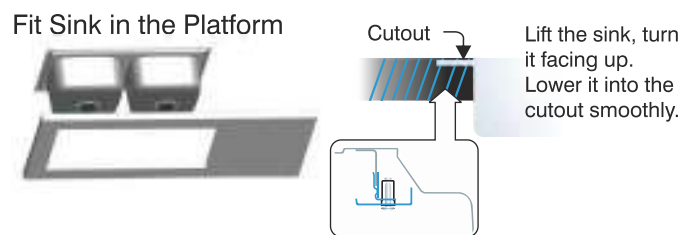

Inset Sink Fitting Instructions

Step - 1

Place the sink in upside down position. Then attach clips into rectangular slots of the rim along the border, as shown in the sketch.

Step - 2

Step - 3

Step - 4

Turn the bracket of the clip 90 degrees so that the teeth of clips are under the tabletop. First tighten the center clips of each roil and then move to the outside clips. All clips must be tightened evenly. Do not over tighten the clips as damage can occur.