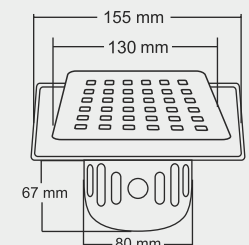

Thickness - Frame : 1 mm | Grating : 1.5mm

KIAN Big New Model

Overall Size
155 X 155 mm (6x6 inch)

MRP (₹)
Glossy - ₹ 1060/-
Satin - ₹ 1120/-

Thickness - Frame : 1 mm | Grating : 1.5mm

KIAN Small

Overall Size
130 X 130 mm (5x5 inch)