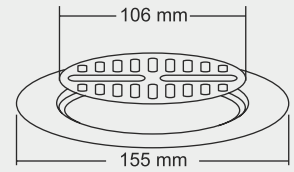

ELINA Big

Overall Size
∅155 mm (6Inch)

MRP (₹)
Glossy - ₹ 455/-
Satin - ₹ 485/-

ELINA Small

Overall Size
∅130 mm (5Inch)

MRP (₹)
Glossy - ₹ 400/-
Satin - ₹ 440/-

ELVIN Big

Overall Size
155 X 155 mm (6x6 Inch)

MRP (₹)
Glossy - ₹ 530/-
Satin - ₹ 560/-

ELVIN Small

Overall Size
130 x 130 mm (5x5 Inch)

MRP (₹)
Glossy - ₹ 460/-
Satin - ₹ 490/-

ELIA Big

Overall Size
∅155 mm (6 Inch)

MRP (₹)
Glossy - ₹ 455/-
Satin - ₹ 485/-

ELIA Small

Overall Size
∅130 mm (5 Inch)

MRP (₹)
Glossy - ₹ 400/-
Satin - ₹ 440/-