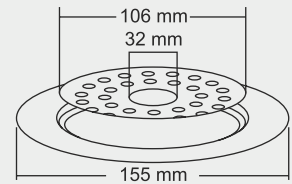

ERICA Big

Overall Size
155 X 155 mm (6x6 Inch)

MRP (₹)
Glossy - ₹ 530/-
Satin - ₹ 560/-

ERICA Small

Overall Size
130 x 130 mm (5x5 Inch)

MRP (₹)
Glossy - ₹ 460/-
Satin - ₹ 490/-

JAYCE Big

Overall Size
Ø155 mm (6 Inch)

MRP (₹)
Glossy - ₹ 395/-
Satin - ₹ 425/-

JAYCE Small

Overall Size
Ø130 mm (5 Inch)

MRP (₹)
Glossy - ₹ 335/-
Satin - ₹ 370/-

JERRY Big

Overall Size
155 X 155 mm (6x6 Inch)

MRP (₹)
Glossy - ₹ 455/-
Satin - ₹ 485/-

JERRY Small

Overall Size
130 x 130 mm (5x5 Inch)

MRP (₹)
Glossy - ₹ 385/-
Satin - ₹ 415/-