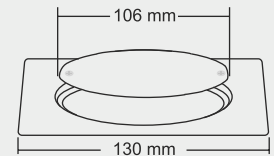

ALDO Small

Overall Size
130 X 130 mm (5x5 inch)

MRP (₹)
Glossy - ₹ 650/-
Satin - ₹ 680/-