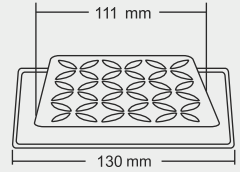

MRP (₹)
Glossy - ₹ 1280/-
Satin - ₹ 1320/-

SMALL

Size : 5 x 5 inch
(130 x 130 mm)

MRP (₹)
Glossy - ₹ 1180/-
Satin - ₹ 1220/-

Thickness - Frame : 1 mm | Grating : 1.5mm

Design Reg. Pending

NOLITA

BIG