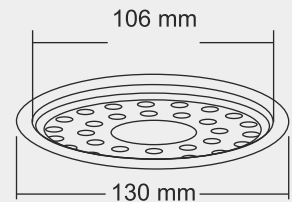

MRP (₹)
Glossy - ₹ 265/-
Satin - ₹ 295/-

IVY

Overall Size
ø130 mm (5 Inch)

MRP (₹)
Glossy - ₹ 250/-
Satin - ₹ 280/-

JOY

Overall Size
ø130 mm (5 Inch)

MRP (₹)
Glossy - ₹ 250/-
Satin - ₹ 280/-

**PLUMBING CONNECTOR
(For Two bowl)**