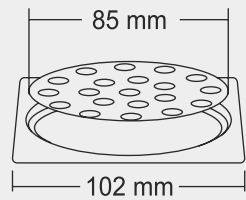

KROME Big

Overall Size
155 X 155 mm (6x6 Inch)

MRP (₹)
Glossy - ₹ 455/-
Satin - ₹ 485/-

KROME Small

Overall Size
130 mm x 130 mm (5x5 Inch)

MRP (₹)
Glossy - ₹ 385/-
Satin - ₹ 415/-

KROME Mini

Overall Size
102 X 102 mm (4x4 Inch)

MRP (₹)
Glossy - ₹ 230/-
Satin - ₹ 265/-

KROME Junior

Overall Size
75 x 75 mm (3x3 Inch)

MRP (₹)
Glossy - ₹ 210/-
Satin - ₹ 245/-

KEON Big

Overall Size
∅155 mm (6 Inch)

MRP (₹)
Glossy - ₹ 395/-
Satin - ₹ 425/-

KEON Small

Overall Size
∅130 mm (5 Inch)

MRP (₹)
Glossy - ₹ 335/-
Satin - ₹ 370/-