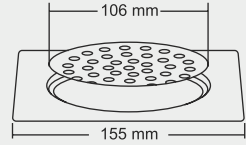

KROME Big

Overall Size
155 X 155 mm (6x6 Inch)

MRP (₹)
Glossy - ₹ 455/-
Satin - ₹ 485/-

KROME Small

Overall Size
130 mm x 130 mm (5x5 Inch)

MRP (₹)
Glossy - ₹ 385/-
Satin - ₹ 415/-

KROME Mini

Overall Size
102 X 102 mm (4x4 Inch)

MRP (₹)
Glossy - ₹ 230/-
Satin - ₹ 265/-

KROME Junior

Overall Size
75 x 75 mm (3x3 Inch)

MRP (₹)
Glossy - ₹ 210/-
Satin - ₹ 245/-

KEON Big

Overall Size
∅155 mm (6 Inch)

MRP (₹)
Glossy - ₹ 395/-
Satin - ₹ 425/-

KEON Small

Overall Size
∅130 mm (5 Inch)

MRP (₹)
Glossy - ₹ 335/-
Satin - ₹ 370/-