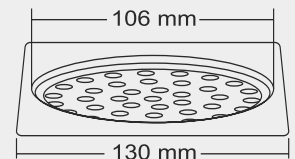

IVANA Small

Overall Size
130 x 130 mm (5x5 Inch)

MRP (₹)
Glossy - ₹ 265/-
Satin - ₹ 295/-