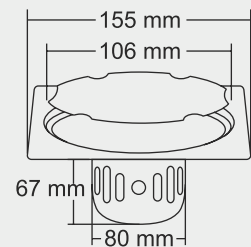

Design Reg. Pending

CORNEL Big

Overall Size
155 X 155 mm (6x6 Inch)

MRP (₹)
Glossy - ₹ 1180/-
Satin - ₹ 1265/-

Design Reg.

CORNEL Small

Overall Size
130 X 130 mm (5x5 Inch)

MRP (₹)
Glossy - ₹ 1050/-
Satin - ₹ 1135/-