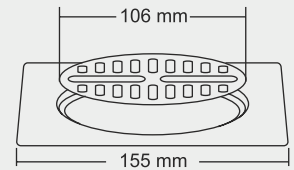

ELINA Big

Overall Size
∅155 mm (6Inch)

MRP (₹)
Glossy - ₹ 455/-
Satin - ₹ 485/-

ELINA Small

Overall Size
∅130 mm (5Inch)

MRP (₹)
Glossy - ₹ 400/-
Satin - ₹ 440/-

ELVIN Big

Overall Size
155 X 155 mm (6x6 Inch)

MRP (₹)
Glossy - ₹ 530/-
Satin - ₹ 560/-

ELVIN Small

Overall Size
130 x 130 mm (5x5 Inch)

MRP (₹)
Glossy - ₹ 460/-
Satin - ₹ 490/-

ELIA Big

Overall Size
∅155 mm (6 Inch)

MRP (₹)
Glossy - ₹ 455/-
Satin - ₹ 485/-

ELIA Small

Overall Size
∅130 mm (5 Inch)

MRP (₹)
Glossy - ₹ 400/-
Satin - ₹ 440/-