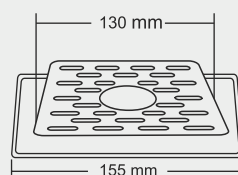

SMALL

Overall Size
130 x 130 mm
(5x5 Inch)

MRP (₹)
Glossy - ₹ 540/-
Satin - ₹ 575/-

Thickness - Frame : 1 mm | Grating : 1.5mm