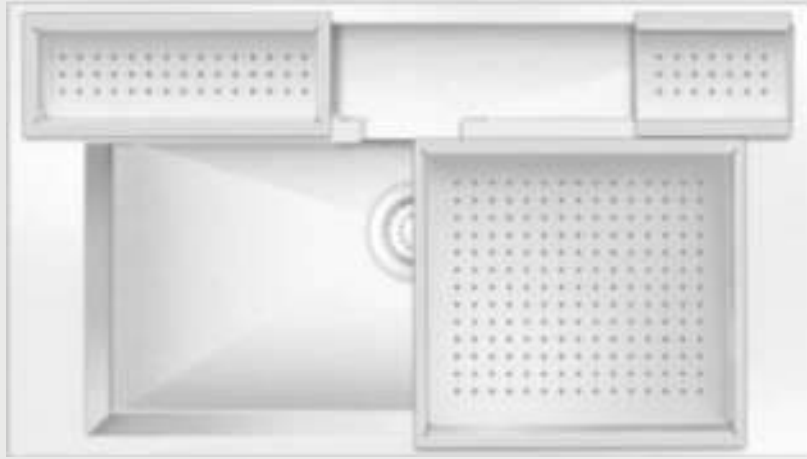

9
Models

11
Sizes

THE STUNNING
EXPPELL
SINK RANGE

Elevate your kitchen with Expell sink range

Utterly smart, utterly sleek, utterly futuristic. Presenting the Expell Range to carve out new profiles in kitchen sinks. Simply an art piece combined with trendy geometric shape, rugged, heavy-duty performances in hairline satin finish. Each bowl with single-line sharp bend and angularity for the right slope. Expell captures it with elegance and functionality.

AISI 304 quality | 1.2 mm thick