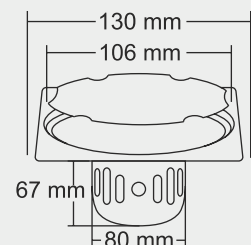

BARON Big

Overall Size
ø155 mm (6 Inch)

MRP (₹)
Glossy - ₹ 940/-
Satin - ₹ 1030/-

BARON Small

Overall Size
ø130 mm (5 Inch)

MRP (₹)
Glossy - ₹ 835/-
Satin - ₹ 920/-

BENITO Big

Overall Size
155 X 155 mm (6x6 Inch)

MRP (₹)
Glossy - ₹ 1050/-
Satin - ₹ 1135/-

BENITO Small

Overall Size
130 x 130 mm (5x5 Inch)

MRP (₹)
Glossy - ₹ 920/-
Satin - ₹ 1000/-

CORNEL Big

Overall Size
155 X 155 mm (6x6 Inch)

MRP (₹)
Glossy - ₹ 1180/-
Satin - ₹ 1265/-

CORNEL Small

Overall Size
130 X 130 mm (5x5 Inch)

MRP (₹)
Glossy - ₹ 1050/-
Satin - ₹ 1135/-