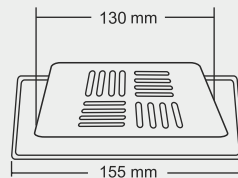

Overall Size
155 X 155 mm
(6x6 Inch)

MRP (₹)
Glossy - ₹ 635/-
Satin - ₹ 670/-

SMALL

Overall Size
130 x 130 mm
(5x5 Inch)

MRP (₹)
Glossy - ₹ 540/-
Satin - ₹ 575/-

Thickness - Frame : 1 mm | Grating : 1.5mm

KOBE