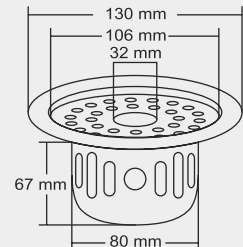

ALENA Big

Overall Size
155 X 155 mm (6x6 Inch)

MRP (₹)
Glossy - ₹ 1050/-
Satin - ₹ 1135/-

ALENA Small

Overall Size
130 x 130 mm (5x5 Inch)

MRP (₹)
Glossy - ₹ 920/-
Satin - ₹ 1000/-

BELLA Big

Overall Size
ø155 mm (6 Inch)

MRP (₹)
Glossy - ₹ 810/-
Satin - ₹ 900/-

BELLA Small

Overall Size
ø130 mm (5 Inch)

MRP (₹)
Glossy - ₹ 690/-
Satin - ₹ 780/-

BENTO Big

Overall Size
155 X 155 mm (6x6 Inch)

MRP (₹)
Glossy - ₹ 875/-
Satin - ₹ 965/-

BENTO Small

Overall Size
130 x 130 mm (5x5 Inch)

MRP (₹)
Glossy - ₹ 785/-
Satin - ₹ 870/-