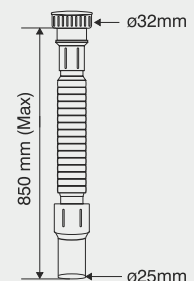

**CORRUGATED FLEXIBLE PIPES
(For one bowl)**

MRP (₹) - 115/-

(1.25 Inch)