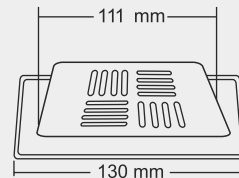

Overall Size
155 X 155 mm
(6x6 Inch)

MRP (₹)
Glossy - ₹ 635/-
Satin - ₹ 670/-

SMALL

Overall Size
130 x 130 mm
(5x5 Inch)

MRP (₹)
Glossy - ₹ 540/-
Satin - ₹ 575/-

Thickness - Frame : 1 mm | Grating : 1.5mm

KOBE