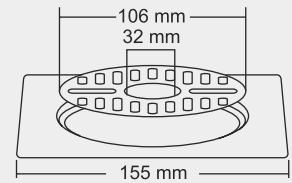

ERICA Big

Overall Size
155 X 155 mm (6x6 Inch)

MRP (₹)
Glossy - ₹ 530/-
Satin - ₹ 560/-

ERICA Small

Overall Size
130 x 130 mm (5x5 Inch)

MRP (₹)
Glossy - ₹ 460/-
Satin - ₹ 490/-

JAYCE Big

Overall Size
Ø155 mm (6 Inch)

MRP (₹)
Glossy - ₹ 395/-
Satin - ₹ 425/-

JAYCE Small

Overall Size
Ø130 mm (5 Inch)

MRP (₹)
Glossy - ₹ 335/-
Satin - ₹ 370/-

JERRY Big

Overall Size
155 X 155 mm (6x6 Inch)

MRP (₹)
Glossy - ₹ 455/-
Satin - ₹ 485/-

JERRY Small

Overall Size
130 x 130 mm (5x5 Inch)

MRP (₹)
Glossy - ₹ 385/-
Satin - ₹ 415/-