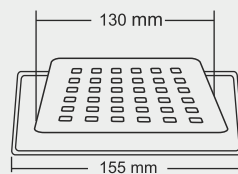

BIG

Overall Size
155 X 155 mm
(6x6 Inch)

MRP (₹)
Glossy - ₹ 635/-
Satin - ₹ 670/-

SMALL

Overall Size
130 x 130 mm
(5x5 Inch)

MRP (₹)
Glossy - ₹ 540/-
Satin - ₹ 575/-

Thickness - Frame : 1 mm | Grating : 1.5mm