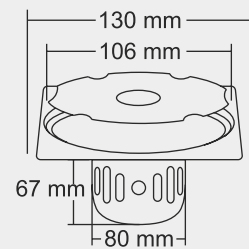

CAMRON Big

Overall Size
155 X 155 mm (6x6 Inch)

MRP (₹)
Glossy - ₹ 1180/-
Satin - ₹ 1265/-

CAMRON Small

Overall Size
130 x 130 mm (5x5 Inch)

MRP (₹)
Glossy - ₹ 1050/-
Satin - ₹ 1135/-

KEVIN Big New Model

Overall Size
155 X 155 mm (6x6 inch)

MRP (₹)
Glossy - ₹ 1060/-
Satin - ₹ 1120/-

Thickness - Frame : 1 mm | Grating : 1.5mm

KEVIN Small

Overall Size
130 X 130 mm (5x5 inch)

MRP (₹)
Glossy - ₹ 900/-
Satin - ₹ 960/-

Thickness - Frame : 1 mm | Grating : 1.5mm

KIAN Big New Model

Overall Size
155 X 155 mm (6x6 inch)

MRP (₹)
Glossy - ₹ 1060/-
Satin - ₹ 1120/-

Thickness - Frame : 1 mm | Grating : 1.5mm

KIAN Small

Overall Size
130 X 130 mm (5x5 inch)

MRP (₹)
Glossy - ₹ 900/-
Satin - ₹ 960/-

Thickness - Frame : 1 mm | Grating : 1.5mm