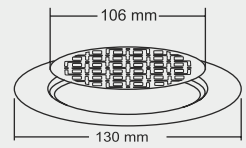

MRP (₹)
Glossy - ₹ 980/-
Satin - ₹ 1020/-

Thickness - Frame : 1 mm | Grating : 1.5mm

SMALL

Size : 5 inch
(Ø130 mm)

MRP (₹)
Glossy - ₹ 880/-
Satin - ₹ 920/-

Design Reg. Pending

OSAKA

BIG