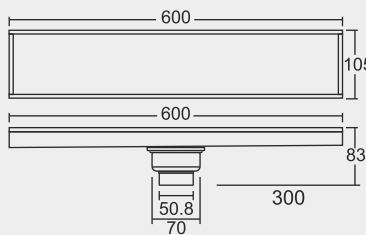

SMALL

Overall Size

600 x 105 x 83 mm
(23.62 x 4 x 3.27 Inch)

MRP (₹) 9610/-

*Outflow : 20 liter/minute (± 2 liter)