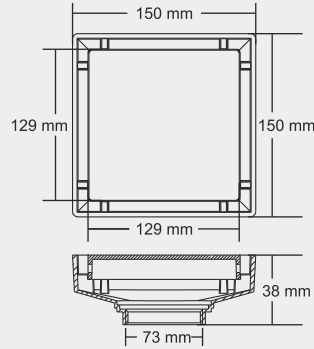

Grating Thickness: 1.2 mm
Frame Thickness: 0.8 mm
Tile Insert

BIG

Overall Size

800 x 105 x 83 mm
(31.50 x 4 x 3.27 Inch)

MRP (₹) Glossy - ₹ 11550/-

BIG

Overall Size

800 x 105 x 83 mm
(31.50 x 4 x 3.27 Inch)

MRP (₹) Glossy - ₹ 11550/-

SMALL

Overall Size

600 x 105 x 83 mm
(23.62 x 4 x 3.27 Inch)

MRP (₹) 9610/-

SMALL

Overall Size

600 x 105 x 83 mm
(23.62 x 4 x 3.27 Inch)

MRP (₹) 9610/-

*Outflow : 20 liter/minute (± 2 liter)

LEROY

Tile Insert 12 mm Tray

Material : Brass Chrome Plated

BIG

Overall Size
150 x 150 mm
(6 x 6 Inch)

MRP (₹) 6860/-