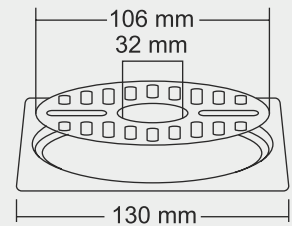

MRP (₹)
Glossy - ₹ 530/-
Satin - ₹ 560/-

Design Regd.

ERICA Small

Overall Size
130 x 130 mm (5x5 Inch)

MRP (₹)
Glossy - ₹ 460/-
Satin - ₹ 490/-

Design Regd.

JAYCE Big

Overall Size
Ø155 mm (6 Inch)