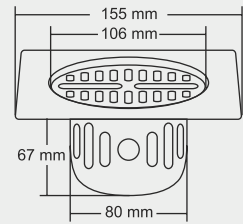

ALENA Big

Overall Size
155 X 155 mm (6x6 Inch)

MRP (₹)
Glossy - ₹ 1050/-
Satin - ₹ 1135/-

ALENA Small

Overall Size
130 x 130 mm (5x5 Inch)

MRP (₹)
Glossy - ₹ 920/-
Satin - ₹ 1000/-

BELLA Big

Overall Size
ø155 mm (6 Inch)

MRP (₹)
Glossy - ₹ 810/-
Satin - ₹ 900/-

BELLA Small

Overall Size
ø130 mm (5 Inch)

MRP (₹)
Glossy - ₹ 690/-
Satin - ₹ 780/-

BENTO Big

Overall Size
155 X 155 mm (6x6 Inch)

MRP (₹)
Glossy - ₹ 875/-
Satin - ₹ 965/-

BENTO Small

Overall Size
130 x 130 mm (5x5 Inch)

MRP (₹)
Glossy - ₹ 785/-
Satin - ₹ 870/-