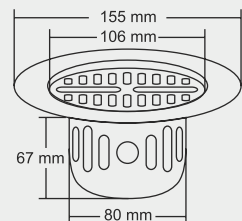

Design Reg.

ASPEN Big

Overall Size
∅ 155 mm (6 Inch)

MRP (₹)
Glossy - ₹ 940/-
Satin - ₹ 1030/-

Design Reg. Pending

ASPEN Small

Overall Size
∅ 130 mm (5 Inch)

MRP (₹)
Glossy - ₹ 835/-
Satin - ₹ 920/-