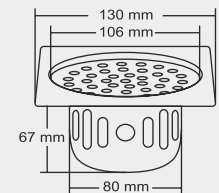

ALEX Big

Overall Size
∅ 155 mm (6 Inch)

MRP (₹)
Glossy - ₹ 810/-
Satin - ₹ 900/-

ALEX Small

Overall Size
∅ 130 mm (5 Inch)

MRP (₹)
Glossy - ₹ 690/-
Satin - ₹ 780/-

ARION Big

Overall Size
155 X 155 mm (6x6 Inch)

MRP (₹)
Glossy - ₹ 875/-
Satin - ₹ 965/-

ARION Small

Overall Size
130 x 130 mm (5x5 Inch)

MRP (₹)
Glossy - ₹ 785/-
Satin - ₹ 870/-

ASPEN Big

Overall Size
∅ 155 mm (6 Inch)

MRP (₹)
Glossy - ₹ 940/-
Satin - ₹ 1030/-

ASPEN Small

Overall Size
∅ 130 mm (5 Inch)

MRP (₹)
Glossy - ₹ 835/-
Satin - ₹ 920/-