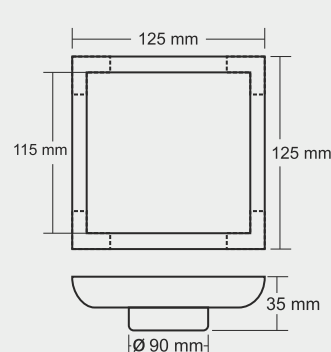

SMALL

Overall Size
125 x 125 mm
(5 x 5 Inch)

Satin MRP (₹) 2290/-