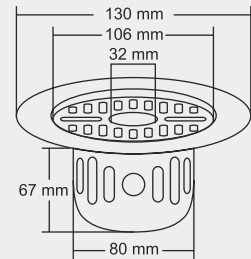

BARON Big

Overall Size
ø155 mm (6 Inch)

MRP (₹)
Glossy - ₹ 940/-
Satin - ₹ 1030/-

BARON Small

Overall Size
ø130 mm (5 Inch)

MRP (₹)
Glossy - ₹ 835/-
Satin - ₹ 920/-

BENITO Big

Overall Size
155 X 155 mm (6x6 Inch)

MRP (₹)
Glossy - ₹ 1050/-
Satin - ₹ 1135/-

BENITO Small

Overall Size
130 x 130 mm (5x5 Inch)

MRP (₹)
Glossy - ₹ 920/-
Satin - ₹ 1000/-

CORNEL Big

Overall Size
155 X 155 mm (6x6 Inch)

MRP (₹)
Glossy - ₹ 1180/-
Satin - ₹ 1265/-

CORNEL Small

Overall Size
130 X 130 mm (5x5 Inch)

MRP (₹)
Glossy - ₹ 1050/-
Satin - ₹ 1135/-