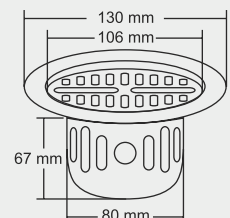

ALEX Big

Overall Size
∅ 155 mm (6 Inch)

MRP (₹)
Glossy - ₹ 810/-
Satin - ₹ 900/-

ALEX Small

Overall Size
∅ 130 mm (5 Inch)

MRP (₹)
Glossy - ₹ 690/-
Satin - ₹ 780/-

ARION Big

Overall Size
155 X 155 mm (6x6 Inch)

MRP (₹)
Glossy - ₹ 875/-
Satin - ₹ 965/-

ARION Small

Overall Size
130 x 130 mm (5x5 Inch)

MRP (₹)
Glossy - ₹ 785/-
Satin - ₹ 870/-

ASPEN Big

Overall Size
∅ 155 mm (6 Inch)

MRP (₹)
Glossy - ₹ 940/-
Satin - ₹ 1030/-

ASPEN Small

Overall Size
∅ 130 mm (5 Inch)

MRP (₹)
Glossy - ₹ 835/-
Satin - ₹ 920/-