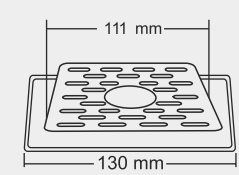

SMALL

Overall Size
130 x 130 mm
(5x5 Inch)

MRP (₹)
Glossy - ₹ 540/-
Satin - ₹ 575/-

Thickness - Frame : 1 mm | Grating : 1.5mm