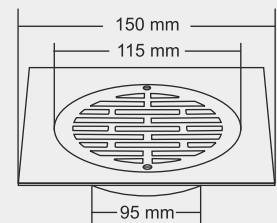

ALDEN

Overall Size
150 x 150 mm (6x 6inch) 3 pcs

MRP (₹) Thickness
Glossy - ₹ 1225/- Grating : 1mm
Satin - ₹ 1295/- Frame : 2 mm
Top Cover : 2 mm

ALISON

Overall Size
150 x 150 mm (6x 6inch) 2 pcs

MRP (₹) Thickness : 2 mm
Glossy - ₹ 1125/-
Satin - ₹ 1165/-

ALLYCO

Overall Size
150 x 150 mm (6x 6inch) 2 pcs

MRP (₹) Thickness
Glossy - ₹ 1090/- Grating : 1mm
Satin - ₹ 1130/- Frame : 2 mm

ARLO

Overall Size
100 x 100 mm (4x 4inch) 2 pcs

MRP (₹) Thickness
Glossy - ₹ 590/- Grating : 1mm
Satin - ₹ 630/- Frame : 2 mm