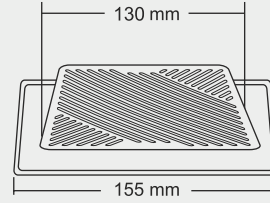

SMALL

Size : 5 x 5 inch
(130 x 130 mm)

MRP (₹)
Glossy - ₹ 1180/-
Satin - ₹ 1220/-

Thickness - Frame : 1 mm | Grating : 1.5mm

Design Reg. Pending

WINDSOR

BIG

Size : 6 x 6 inch
(155 x 155 mm)