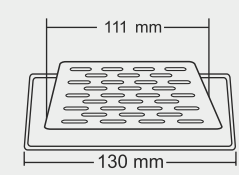

SMALL

Overall Size
130 x 130 mm
(5x5 Inch)

MRP (₹)
Glossy - ₹ 540/-
Satin - ₹ 575/-

Thickness - Frame : 1 mm | Grating : 1.5mm