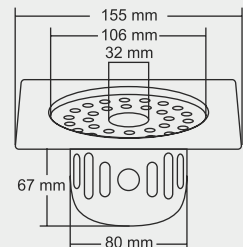

Design Reg.

BENTO Big

Overall Size
155 X 155 mm (6x6 Inch)

MRP (₹)
Glossy - ₹ 875/-
Satin - ₹ 965/-

Design Reg. Pending

BENTO Small

Overall Size
130 x 130 mm (5x5 Inch)

MRP (₹)
Glossy - ₹ 785/-
Satin - ₹ 870/-