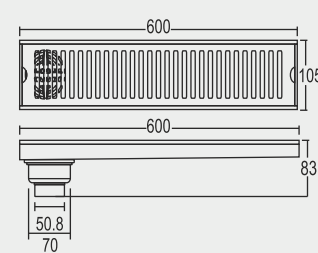

SMALL

Overall Size MRP (₹)
600 x 105 x 83 mm Glossy - ₹ 6860/-
(23.63 x 4 x 3.27 Inch)

Large Center Drain

Small Center Drain

BIG

Overall Size MRP (₹)
800 x 105 x 83 mm Glossy - ₹ 8120/-
(31.50 x 4 x 3.27 Inch)