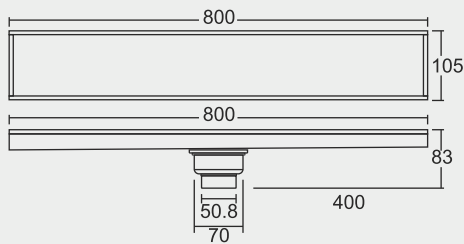

BIG

Overall Size

800 x 105 x 83 mm
(31.50 x 4 x 3.27 Inch)

MRP (₹) Glossy - ₹ 11550/-