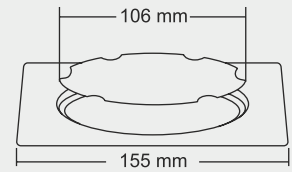

MRP (₹)
Glossy - ₹ 900/-
Satin - ₹ 960/-

Thickness - Frame : 1 mm | Grating : 1.5mm

CALVIN Big

Overall Size
155 X 155 mm (6x6 Inch)

MRP (₹)
Glossy - ₹ 580/-
Satin - ₹ 610/-

Design Regd.

CALVIN Small

Overall Size
130 x 130 mm (5x5 Inch)