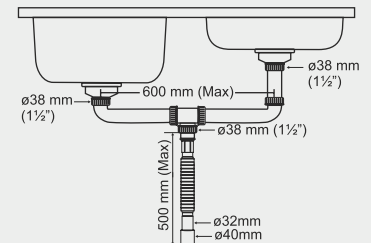

MRP (₹) - 560/-

Cut connector as required

**PLUMBING CONNECTOR
(For one & half bowl)**

MRP (₹) - 580/-

Cut connector as required

**CORRUGATED FLEXIBLE PIPES
(For one bowl)**

MRP (₹) - 115/-

(1.25 Inch)