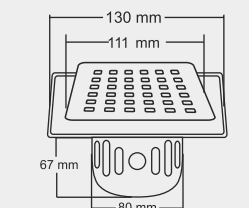

KIAN Small

Overall Size
130 X 130 mm (5x5 inch)

MRP (₹)
Glossy - ₹ 900/-
Satin - ₹ 960/-

Thickness - Frame : 1 mm | Grating : 1.5mm