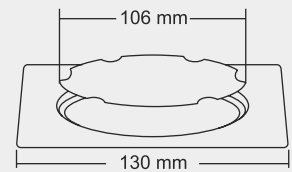

CALVIN Big

Overall Size
155 X 155 mm (6x6 Inch)

MRP (₹)
Glossy - ₹ 580/-
Satin - ₹ 610/-

CALVIN Small

Overall Size
130 x 130 mm (5x5 Inch)

MRP (₹)
Glossy - ₹ 485/-
Satin - ₹ 520/-

CALVIN Mini

Overall Size
102 x 102 mm (4x4 Inch)

MRP (₹)
Glossy - ₹ 295/-
Satin - ₹ 330/-

CLARA Big

Overall Size
155 X 155 mm (6x6 Inch)

MRP (₹)
Glossy - ₹ 580/-
Satin - ₹ 610/-

CLARA Small

Overall Size
130 x 130 mm (5x5 Inch)

MRP (₹)
Glossy - ₹ 485/-
Satin - ₹ 520/-