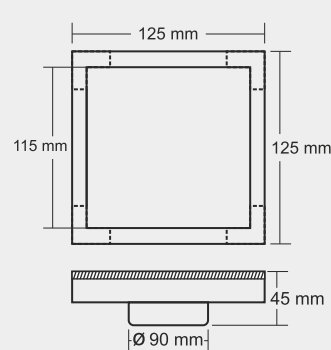

SMALL

Overall Size
125 x 125 mm
(5 x 5 Inch)

Satin MRP (₹) 3290/-