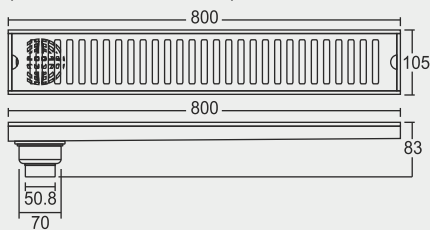

SMALL

Overall Size MRP (₹)
600 x 105 x 83 mm Glossy - ₹ 6860/-
(23.63 x 4 x 3.27 Inch)

Large Center Drain

Small Center Drain

BIG

Overall Size MRP (₹)
800 x 105 x 83 mm Glossy - ₹ 8120/-
(31.50 x 4 x 3.27 Inch)