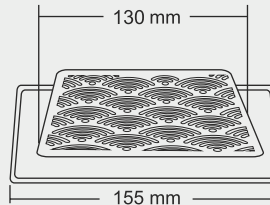

Size : 6 x 6 inch
(155 x 155 mm)

MRP (₹)
Glossy - ₹ 1280/-
Satin - ₹ 1320/-

SMALL

Size : 5 x 5 inch
(130 x 130 mm)

MRP (₹)
Glossy - ₹ 1180/-
Satin - ₹ 1220/-

Thickness - Frame : 1 mm | Grating : 1.5mm

Design Reg. Pending

ALDEN

Overall Size
150 x 150 mm (6x 6inch) 3 pcs

MRP (₹) Thickness
Glossy - ₹ 1225/- Grating : 1mm
Satin - ₹ 1295/- Frame : 2 mm
Top Cover : 2 mm

ALISON

Overall Size
150 x 150 mm (6x 6inch) 2 pcs

MRP (₹) Thickness : 2 mm
Glossy - ₹ 1125/-
Satin - ₹ 1165/-