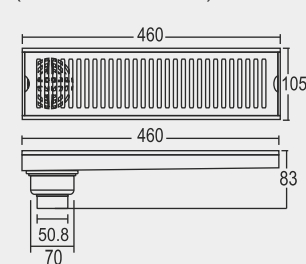

MINI

Overall Size   MRP (₹)
460 x 105 x 83 mm   Glossy - ₹ 6515/-
(18 x 4 x 3.27 Inch)

*Outflow : 20 liter/minute (± 2 liter)