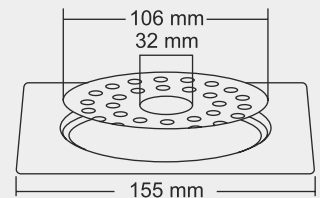

ERICA Big

Overall Size
155 X 155 mm (6x6 Inch)

MRP (₹)
Glossy - ₹ 530/-
Satin - ₹ 560/-

ERICA Small

Overall Size
130 x 130 mm (5x5 Inch)

MRP (₹)
Glossy - ₹ 460/-
Satin - ₹ 490/-

JAYCE Big

Overall Size
Ø155 mm (6 Inch)

MRP (₹)
Glossy - ₹ 395/-
Satin - ₹ 425/-

JAYCE Small

Overall Size
Ø130 mm (5 Inch)

MRP (₹)
Glossy - ₹ 335/-
Satin - ₹ 370/-

JERRY Big

Overall Size
155 X 155 mm (6x6 Inch)

MRP (₹)
Glossy - ₹ 455/-
Satin - ₹ 485/-

JERRY Small

Overall Size
130 x 130 mm (5x5 Inch)

MRP (₹)
Glossy - ₹ 385/-
Satin - ₹ 415/-