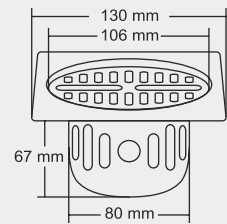

Design Reg.

BELLA Big

Overall Size
ø155 mm (6 Inch)

MRP (₹)
Glossy - ₹ 810/-
Satin - ₹ 900/-

Design Reg.

BELLA Small

Overall Size
ø130 mm (5 Inch)

MRP (₹)
Glossy - ₹ 690/-
Satin - ₹ 780/-