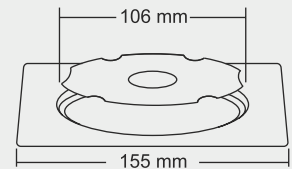

CALVIN Big

Overall Size
155 X 155 mm (6x6 Inch)

MRP (₹)
Glossy - ₹ 580/-
Satin - ₹ 610/-

CALVIN Small

Overall Size
130 x 130 mm (5x5 Inch)

MRP (₹)
Glossy - ₹ 485/-
Satin - ₹ 520/-

CALVIN Mini

Overall Size
102 x 102 mm (4x4 Inch)

MRP (₹)
Glossy - ₹ 295/-
Satin - ₹ 330/-

CLARA Big

Overall Size
155 X 155 mm (6x6 Inch)

MRP (₹)
Glossy - ₹ 580/-
Satin - ₹ 610/-

CLARA Small

Overall Size
130 x 130 mm (5x5 Inch)

MRP (₹)
Glossy - ₹ 485/-
Satin - ₹ 520/-