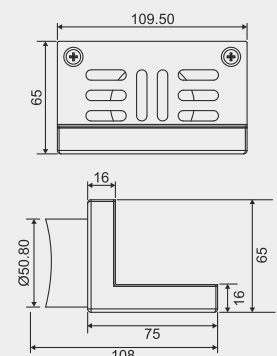

ALDON

Overall Size
79 x 79 mm (3x3 inch) 2 pcs

MRP (₹) Thickness
Glossy - ₹ 490/- Grating : 1mm
Satin - ₹ 530/- Frame : 2 mm

LARK

Overall Size
109.5 x 75 x 65 mm
(4.31 x 2.95 x 2.56 inch)

MRP (₹) Thickness
4800/- Grating : 1mm
Frame : 1.2 mm