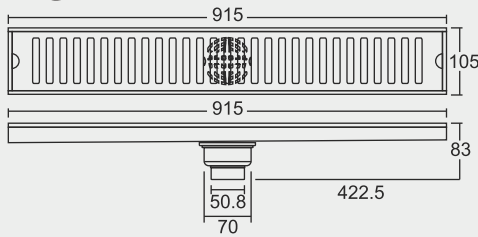

SMALL

Overall Size MRP (₹)
600 x 105 x 83 mm Glossy - ₹ 6860/-
(23.63 x 4 x 3.27 Inch)

Large Center Drain

Small Center Drain

BIG

Overall Size MRP (₹)
800 x 105 x 83 mm Glossy - ₹ 8120/-
(31.50 x 4 x 3.27 Inch)