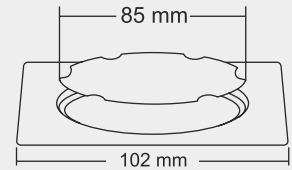

MRP (₹)
Glossy - ₹ 485/-
Satin - ₹ 520/-

Design Regd.

CALVIN Mini

Overall Size
102 x 102 mm (4x4 Inch)

MRP (₹)
Glossy - ₹ 295/-
Satin - ₹ 330/-

Design Regd.

CLARA Big

Overall Size
155 X 155 mm (6x6 Inch)