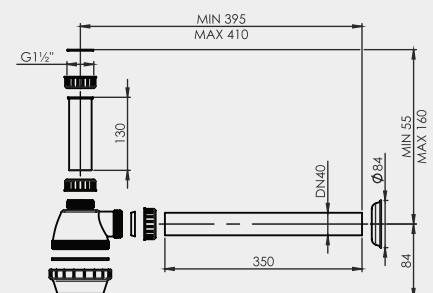

BOTTLE TRAP

MRP (₹) - 660/-