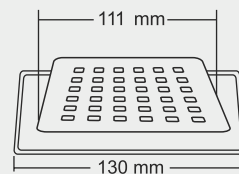

BIG

Overall Size
155 X 155 mm
(6x6 Inch)

MRP (₹)
Glossy - ₹ 635/-
Satin - ₹ 670/-

SMALL

Overall Size
130 x 130 mm
(5x5 Inch)

MRP (₹)
Glossy - ₹ 540/-
Satin - ₹ 575/-

Thickness - Frame : 1 mm | Grating : 1.5mm