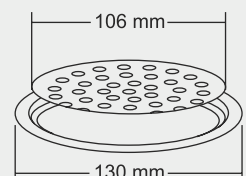

MRP (₹)
Glossy - ₹ 395/-
Satin - ₹ 425/-

Design Reg. Pending

KEON Small

Overall Size
∅130 mm (5 Inch)

MRP (₹)
Glossy - ₹ 335/-
Satin - ₹ 370/-

Design Reg. Pending

KIARA

BIG