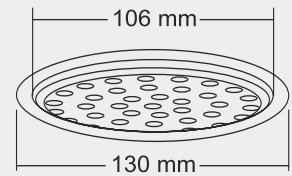

IVY

Overall Size
ø130 mm (5 Inch)

MRP (₹)
Glossy - ₹ 250/-
Satin - ₹ 280/-